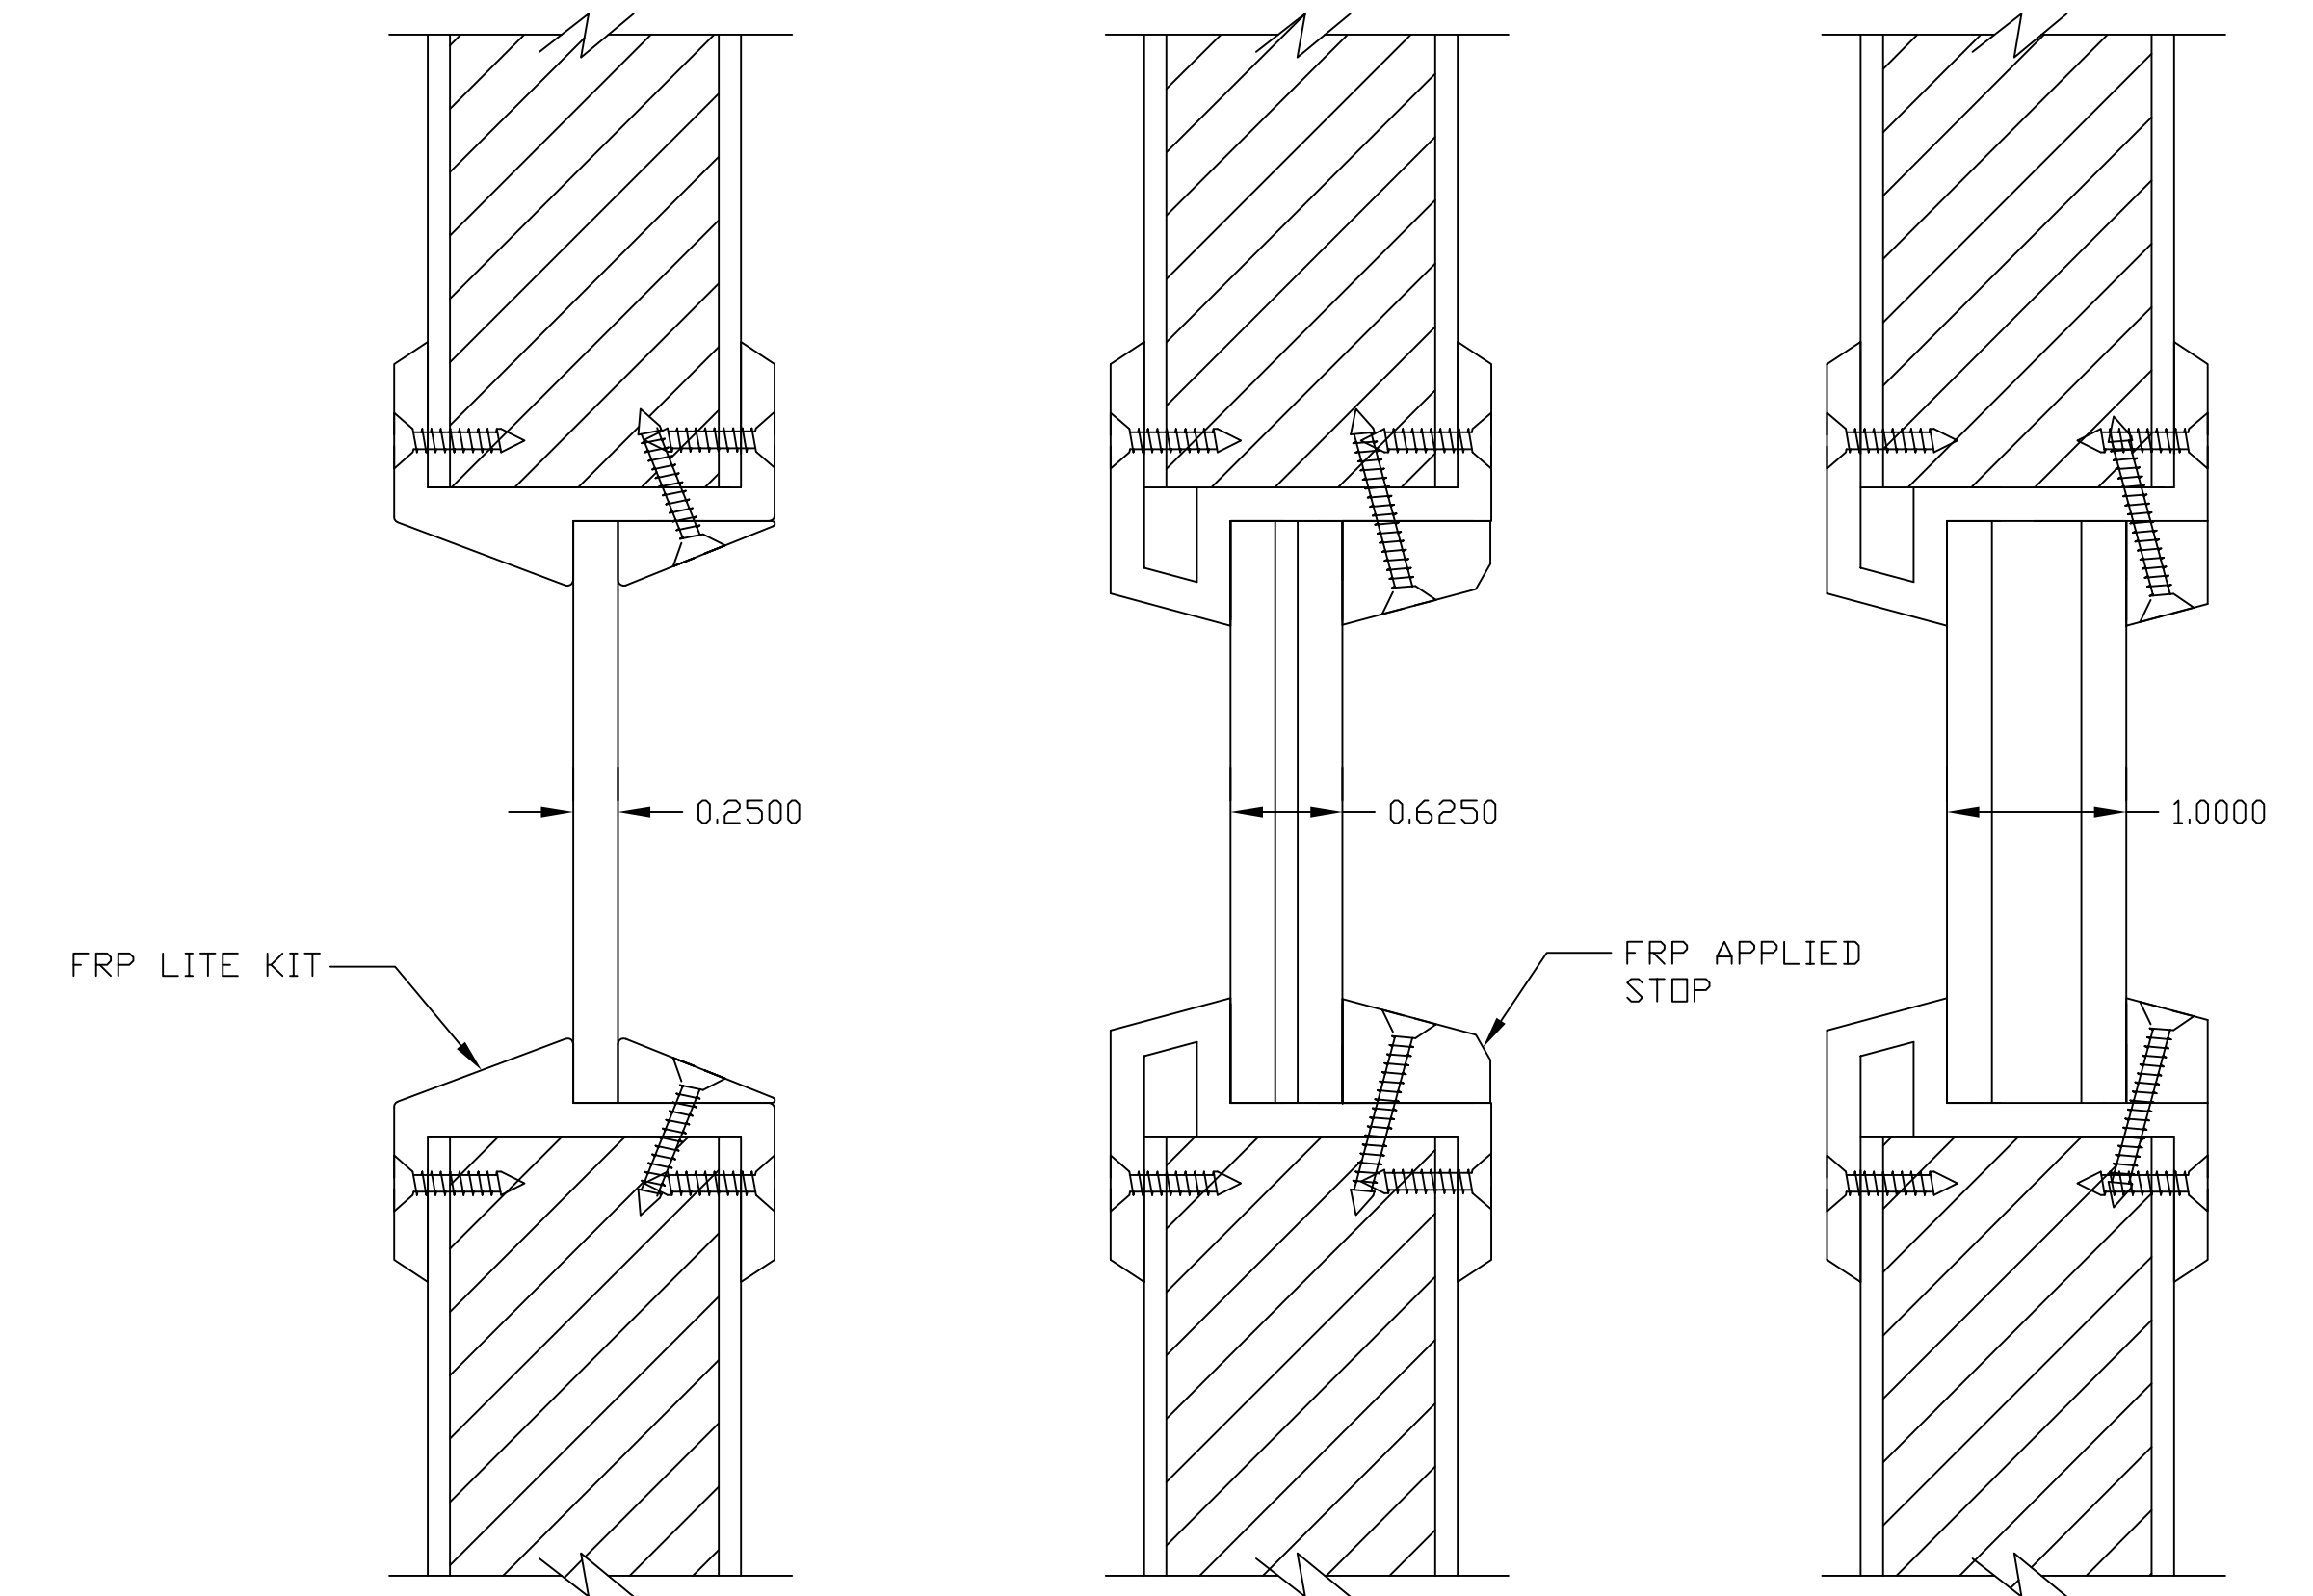

MEETING STILE EDGES OF PAIR

FRP LITE KIT OPTIONS