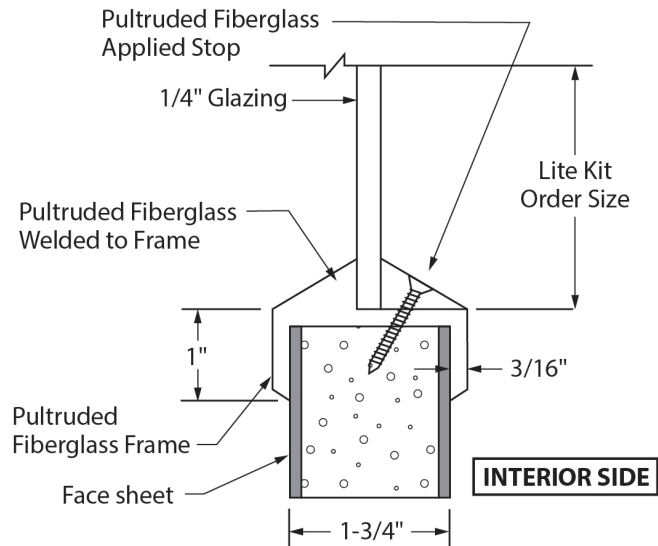

All-Fiberglass Pultruded Door Detail

Not to scale

Door Stile Edges

Top Rail

Standard Bottom Rail

Optional Flush Bottom Rail

All-Fiberglass Pultruded Door Detail

Not to scale

AF Fixed Louver Kit

1/4" AF Vision Lite Kit

5/8" AF Vision Lite Kit

1" AF Vision Lite Kit

All-Fiberglass Pultruded Detail

Not to scale