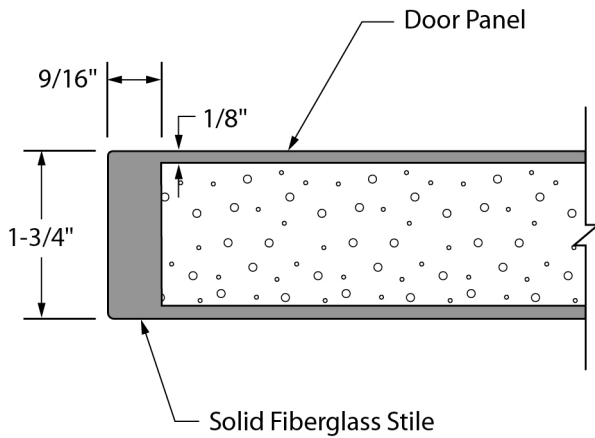

All-Fiberglass Pultruded Door Detail

Not to scale

Door Stile Edges

Top Rail

Standard Bottom Rail

Optional Flush Bottom Rail

All-Fiberglass Pultruded Door Detail

Not to scale

AF Fixed Louver Kit

1/4" AF Vision Lite Kit

5/8" AF Vision Lite Kit

1" AF Vision Lite Kit

All-Fiberglass Pultruded Detail

Not to scale