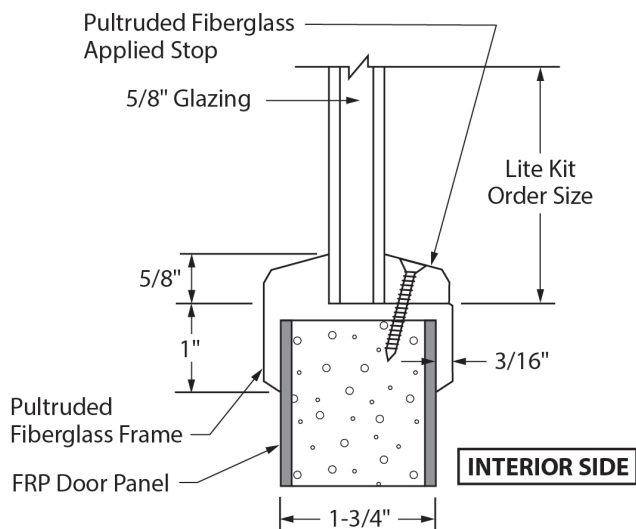

All-Fiberglass Pultruded Door Detail

Not to scale

Door Stile Edges

Top Rail

Standard Bottom Rail

Optional Flush Bottom Rail

All-Fiberglass Pultruded Door Detail

Not to scale

AF Fixed Louver Kit

1/4" AF Vision Lite Kit

5/8" AF Vision Lite Kit

1" AF Vision Lite Kit

All-Fiberglass Pultruded Detail

Not to scale