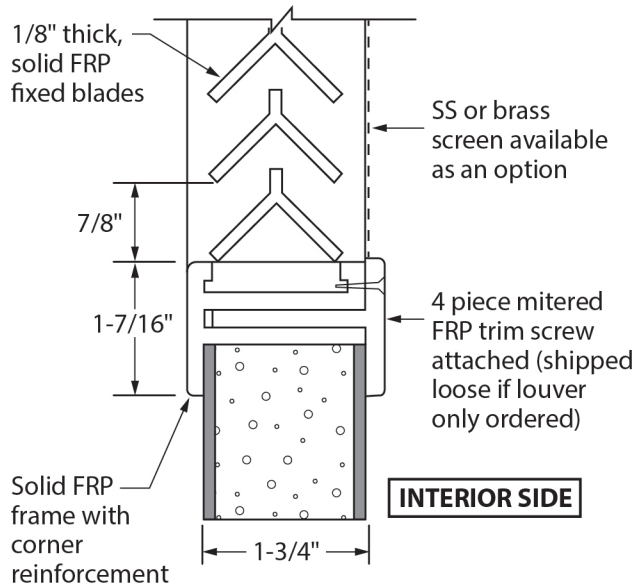

All-Fiberglass Pultruded Door Detail

Not to scale

Door Stile Edges

Top Rail

Standard Bottom Rail

Optional Flush Bottom Rail

All-Fiberglass Pultruded Door Detail

Not to scale

AF Fixed Louver Kit

1/4" AF Vision Lite Kit

5/8" AF Vision Lite Kit

1" AF Vision Lite Kit

All-Fiberglass Pultruded Detail

Not to scale