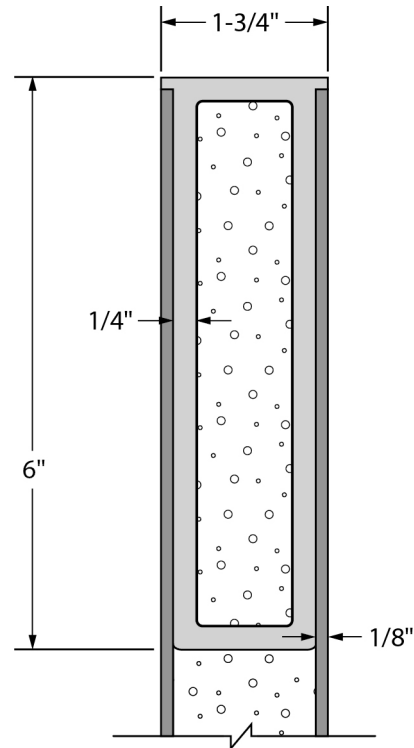

All-Fiberglass Pultruded Door Detail

Not to scale

Door Stile Edges

Top Rail

Standard Bottom Rail

Optional Flush Bottom Rail

All-Fiberglass Pultruded Door Detail

Not to scale

AF Fixed Louver Kit

1/4" AF Vision Lite Kit

5/8" AF Vision Lite Kit

1" AF Vision Lite Kit

All-Fiberglass Pultruded Detail

Not to scale