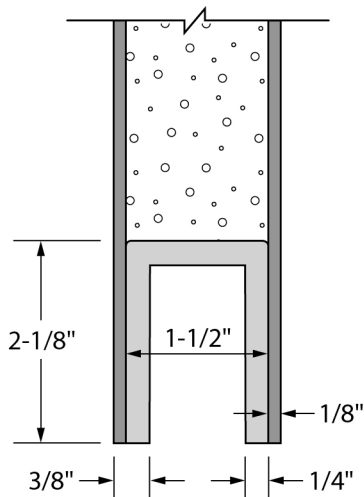

All-Fiberglass Pultruded Door Detail

Not to scale

Door Stile Edges

Top Rail

Standard Bottom Rail

Optional Flush Bottom Rail

All-Fiberglass Pultruded Door Detail

Not to scale

AF Fixed Louver Kit

1/4" AF Vision Lite Kit

5/8" AF Vision Lite Kit

1" AF Vision Lite Kit

All-Fiberglass Pultruded Detail

Not to scale