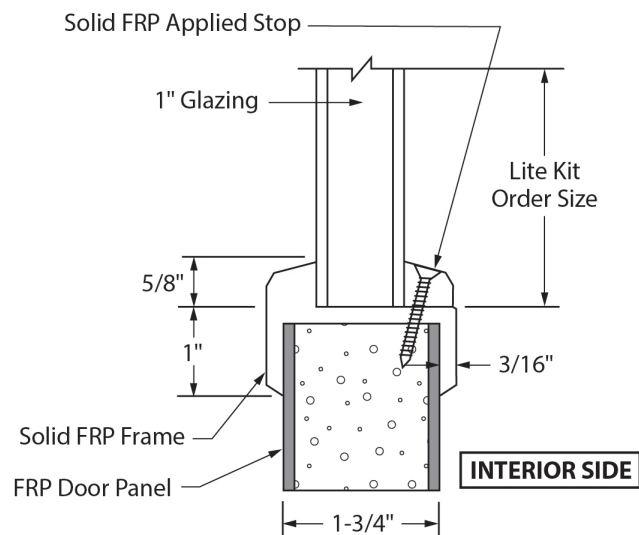

All-Fiberglass Pultruded Door Detail

Not to scale

Door Stile Edges

Top Rail

Standard Bottom Rail

Optional Flush Bottom Rail

All-Fiberglass Pultruded Door Detail

Not to scale

AF Fixed Louver Kit

1/4" AF Vision Lite Kit

5/8" AF Vision Lite Kit

1" AF Vision Lite Kit

All-Fiberglass Pultruded Detail

Not to scale