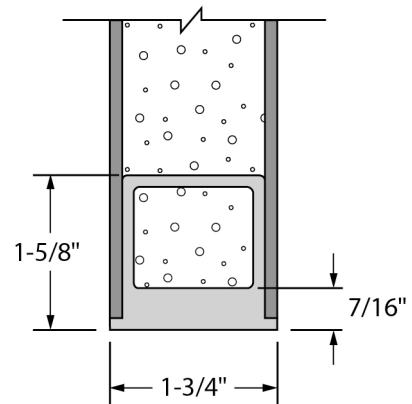

All-Fiberglass Pultruded Door Detail

Not to scale

Door Stile Edges

Top Rail

Standard Bottom Rail

Optional Flush Bottom Rail

All-Fiberglass Pultruded Door Detail

Not to scale

AF Fixed Louver Kit

1/4" AF Vision Lite Kit

5/8" AF Vision Lite Kit

1" AF Vision Lite Kit

All-Fiberglass Pultruded Detail

Not to scale