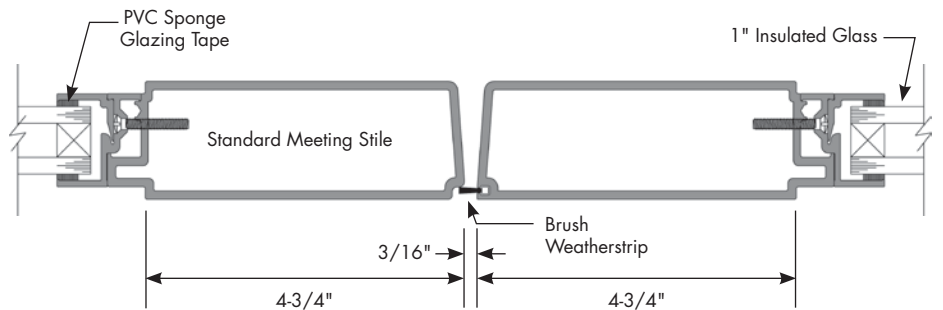

## Monumental Wide Stile Door Detail

NOT TO SCALE

Glazing can be specified in either 1/4" or 1" thickness

*In addition to the 6-1/2" and 10" shown here, 3" and 4" rail widths are available*

Product specifications and construction details subject to change without notification.

## Monumental Wide Stile Door Detail

NOT TO SCALE

Glazing can be specified in either 1/4" or 1" thickness

Product specifications and construction details subject to change without notification.

**Special-Lite, Inc.**  
P.O. Box 6 • Decatur, MI 49045