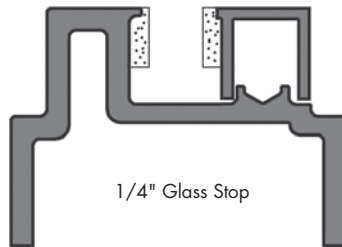

## Monumental Wide Stile Door Detail

NOT TO SCALE

Glazing can be specified in either 1/4" or 1" thickness

*In addition to the 6-1/2" and 10" shown here, 3" and 4" rail widths are available*

Product specifications and construction details subject to change without notification.

## Monumental Wide Stile Door Detail

NOT TO SCALE

Glazing can be specified in either 1/4" or 1" thickness

Product specifications and construction details subject to change without notification.

**Special-Lite, Inc.**  
P.O. Box 6 • Decatur, MI 49045