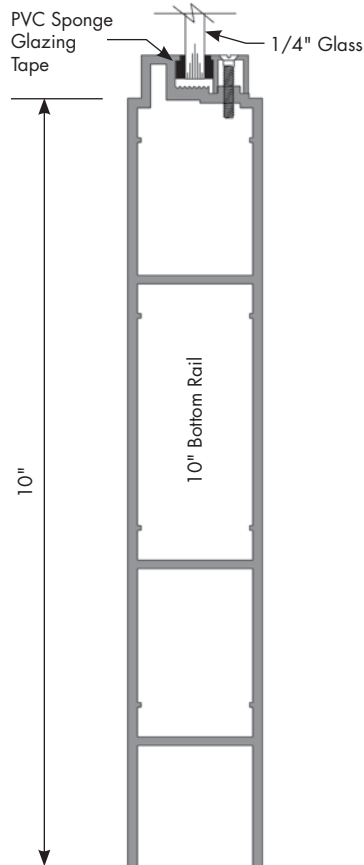

## Monumental Wide Stile Door Detail

NOT TO SCALE

Glazing can be specified in either 1/4" or 1" thickness

*In addition to the 6-1/2" and 10" shown here, 3" and 4" rail widths are available*

Product specifications and construction details subject to change without notification.

## Monumental Wide Stile Door Detail

NOT TO SCALE

Glazing can be specified in either 1/4" or 1" thickness

Product specifications and construction details subject to change without notification.

**Special-Lite, Inc.**  
P.O. Box 6 • Decatur, MI 49045