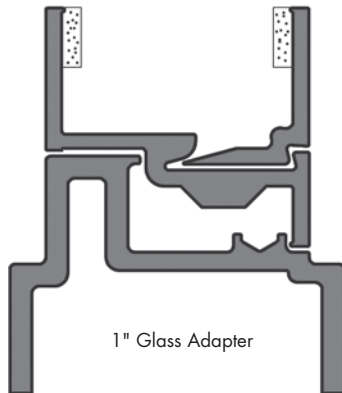

## Monumental Wide Stile Door Detail

NOT TO SCALE

Glazing can be specified in either 1/4" or 1" thickness

*In addition to the 6-1/2" and 10" shown here, 3" and 4" rail widths are available*

Product specifications and construction details subject to change without notification.

## Monumental Wide Stile Door Detail

NOT TO SCALE

Glazing can be specified in either 1/4" or 1" thickness

Product specifications and construction details subject to change without notification.

**Special-Lite, Inc.**  
P.O. Box 6 • Decatur, MI 49045