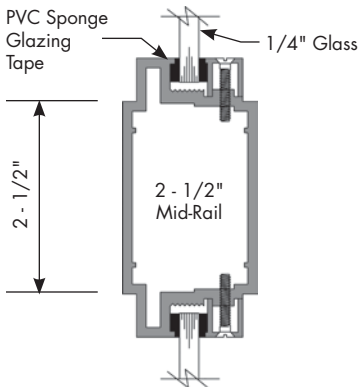

## Monumental Wide Stile Door Detail

NOT TO SCALE

Glazing can be specified in either 1/4" or 1" thickness

*In addition to the 6-1/2" and 10" shown here, 3" and 4" rail widths are available*

Product specifications and construction details subject to change without notification.

## Monumental Wide Stile Door Detail

NOT TO SCALE

Glazing can be specified in either 1/4" or 1" thickness

Product specifications and construction details subject to change without notification.

**Special-Lite, Inc.**  
P.O. Box 6 • Decatur, MI 49045