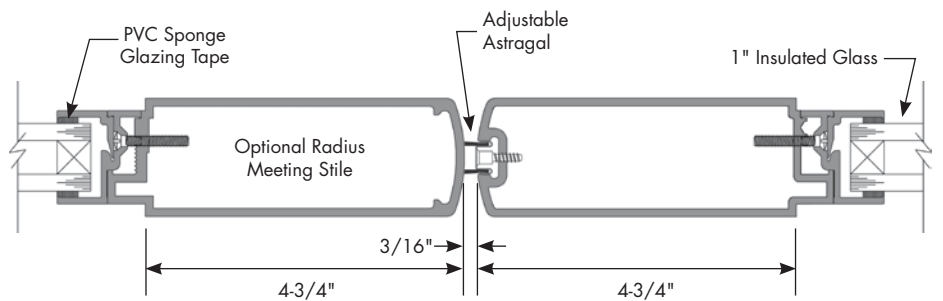

## Monumental Wide Stile Door Detail

NOT TO SCALE

Glazing can be specified in either 1/4" or 1" thickness

*In addition to the 6-1/2" and 10" shown here, 3" and 4" rail widths are available*

Product specifications and construction details subject to change without notification.

## Monumental Wide Stile Door Detail

NOT TO SCALE

Glazing can be specified in either 1/4" or 1" thickness

Product specifications and construction details subject to change without notification.

**Special-Lite, Inc.**  
P.O. Box 6 • Decatur, MI 49045