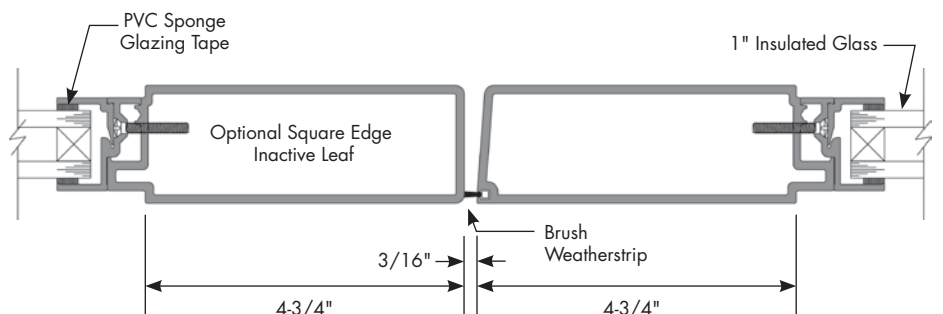

## Monumental Wide Stile Door Detail

NOT TO SCALE

Glazing can be specified in either 1/4" or 1" thickness

*In addition to the 6-1/2" and 10" shown here, 3" and 4" rail widths are available*

Product specifications and construction details subject to change without notification.

## Monumental Wide Stile Door Detail

NOT TO SCALE

Glazing can be specified in either 1/4" or 1" thickness

Product specifications and construction details subject to change without notification.

**Special-Lite, Inc.**  
P.O. Box 6 • Decatur, MI 49045