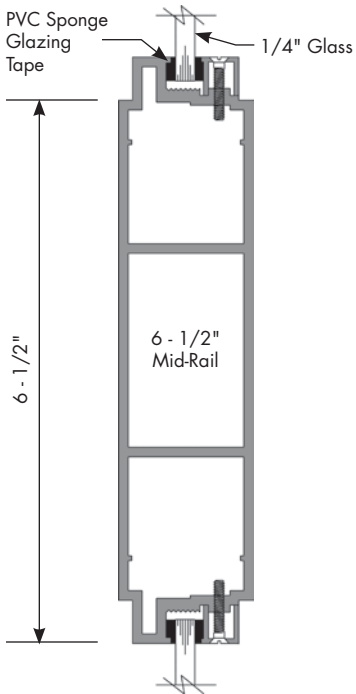

## Monumental Wide Stile Door Detail

NOT TO SCALE

Glazing can be specified in either 1/4" or 1" thickness

*In addition to the 6-1/2" and 10" shown here, 3" and 4" rail widths are available*

Product specifications and construction details subject to change without notification.

## Monumental Wide Stile Door Detail

NOT TO SCALE

Glazing can be specified in either 1/4" or 1" thickness

Product specifications and construction details subject to change without notification.

**Special-Lite, Inc.**  
P.O. Box 6 • Decatur, MI 49045