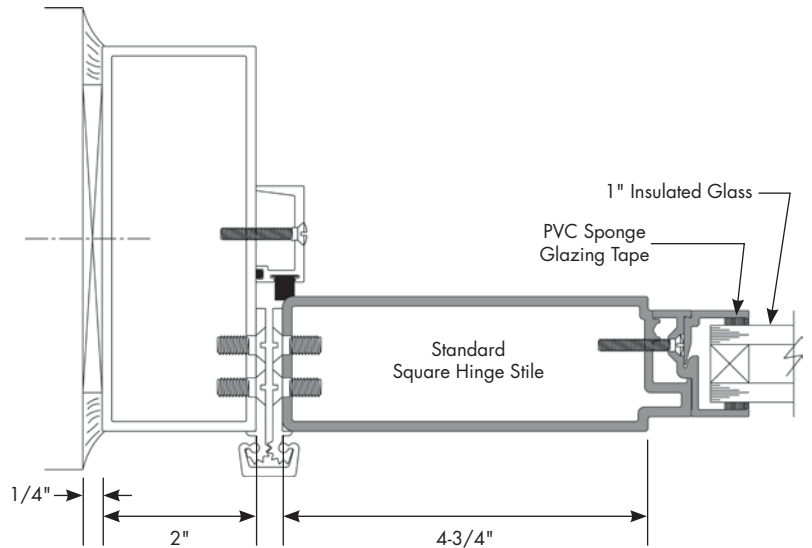

## Monumental Wide Stile Door Detail

NOT TO SCALE

Glazing can be specified in either 1/4" or 1" thickness

*In addition to the 6-1/2" and 10" shown here, 3" and 4" rail widths are available*

Product specifications and construction details subject to change without notification.

## Monumental Wide Stile Door Detail

NOT TO SCALE

Glazing can be specified in either 1/4" or 1" thickness

Product specifications and construction details subject to change without notification.

**Special-Lite, Inc.**  
P.O. Box 6 • Decatur, MI 49045