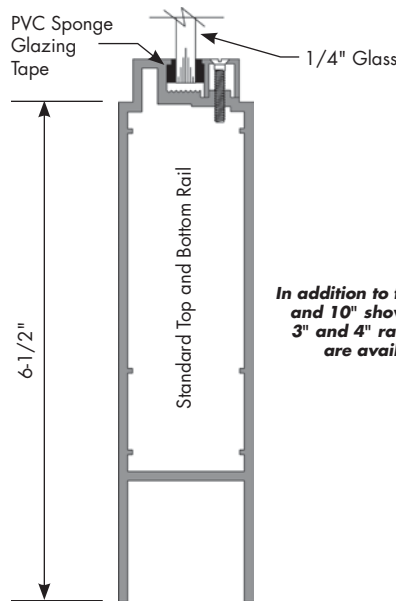

## Monumental Wide Stile Door Detail

NOT TO SCALE

Glazing can be specified in either 1/4" or 1" thickness

*In addition to the 6-1/2" and 10" shown here, 3" and 4" rail widths are available*

Product specifications and construction details subject to change without notification.

## Monumental Wide Stile Door Detail

NOT TO SCALE

Glazing can be specified in either 1/4" or 1" thickness

Product specifications and construction details subject to change without notification.

**Special-Lite, Inc.**  
P.O. Box 6 • Decatur, MI 49045