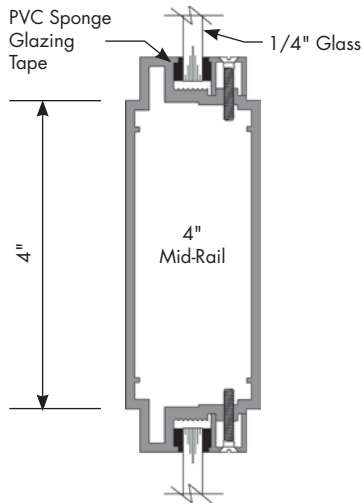

## Monumental Wide Stile Door Detail

NOT TO SCALE

Glazing can be specified in either 1/4" or 1" thickness

*In addition to the 6-1/2" and 10" shown here, 3" and 4" rail widths are available*

Product specifications and construction details subject to change without notification.

## Monumental Wide Stile Door Detail

NOT TO SCALE

Glazing can be specified in either 1/4" or 1" thickness

Product specifications and construction details subject to change without notification.

**Special-Lite, Inc.**  
P.O. Box 6 • Decatur, MI 49045