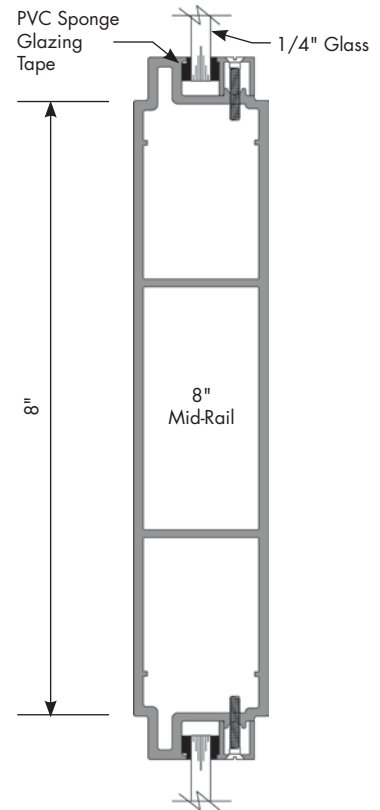

## Monumental Wide Stile Door Detail

NOT TO SCALE

Glazing can be specified in either 1/4" or 1" thickness

*In addition to the 6-1/2" and 10" shown here, 3" and 4" rail widths are available*

Product specifications and construction details subject to change without notification.

## Monumental Wide Stile Door Detail

NOT TO SCALE

Glazing can be specified in either 1/4" or 1" thickness

Product specifications and construction details subject to change without notification.

**Special-Lite, Inc.**  
P.O. Box 6 • Decatur, MI 49045