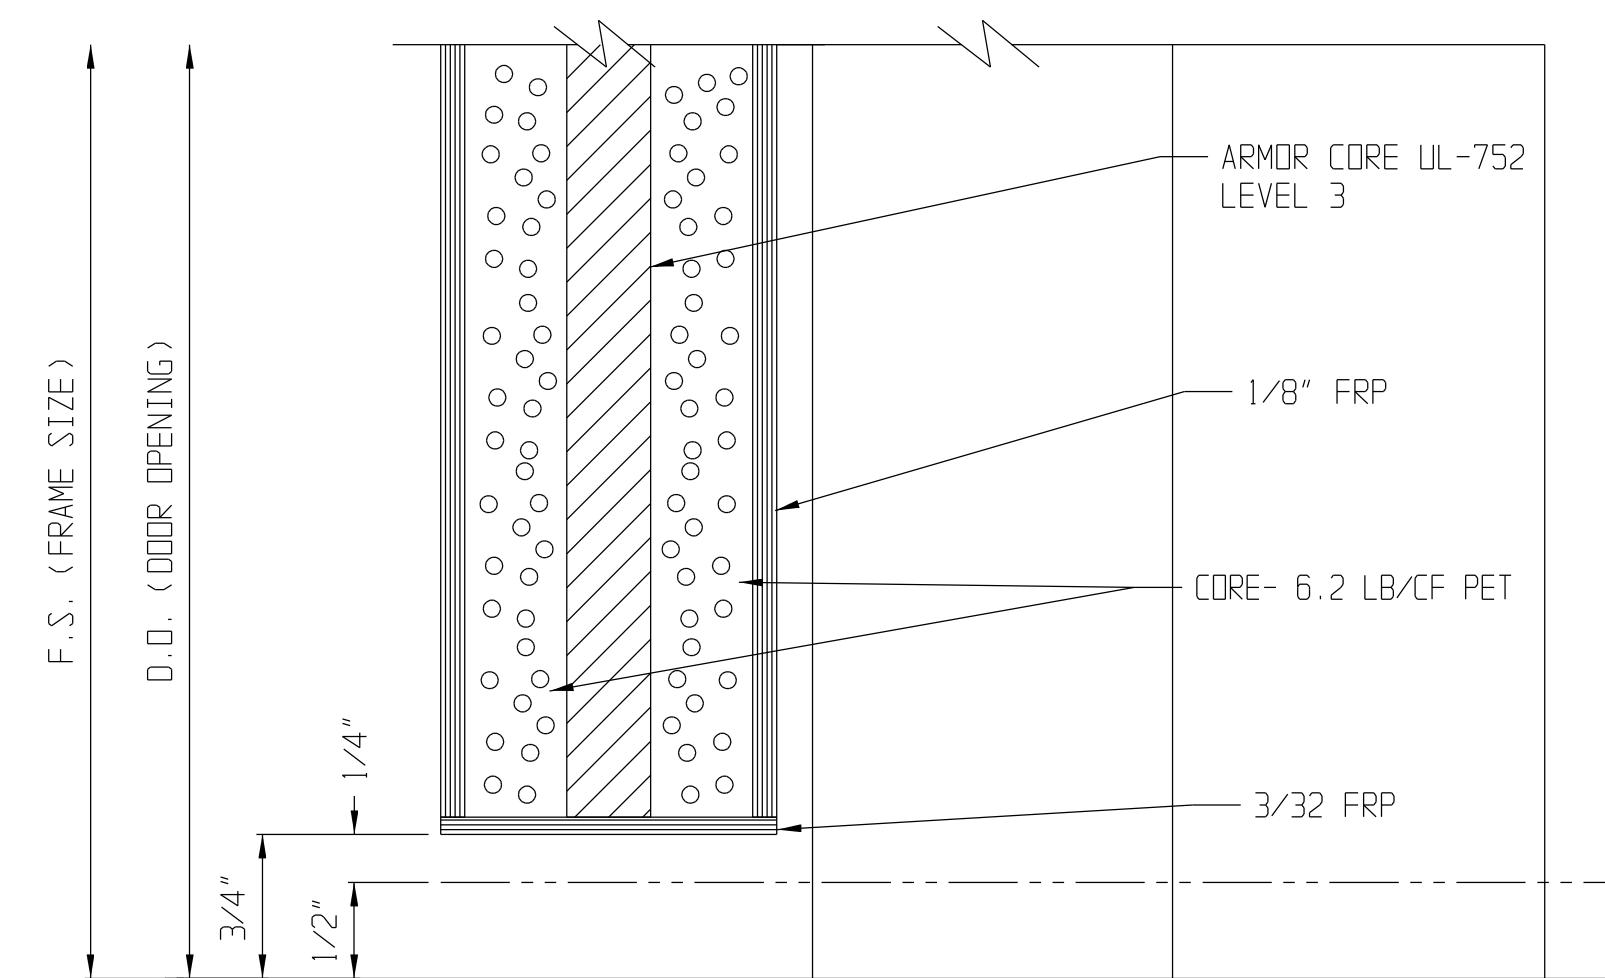

AF-100 BR3 FLUSH DOOR DETAILS

HINGE JAMB DETAIL

LOCK JAMB DETAIL

VISION-LITE DETAIL

HEAD DETAIL

SILL DETAIL