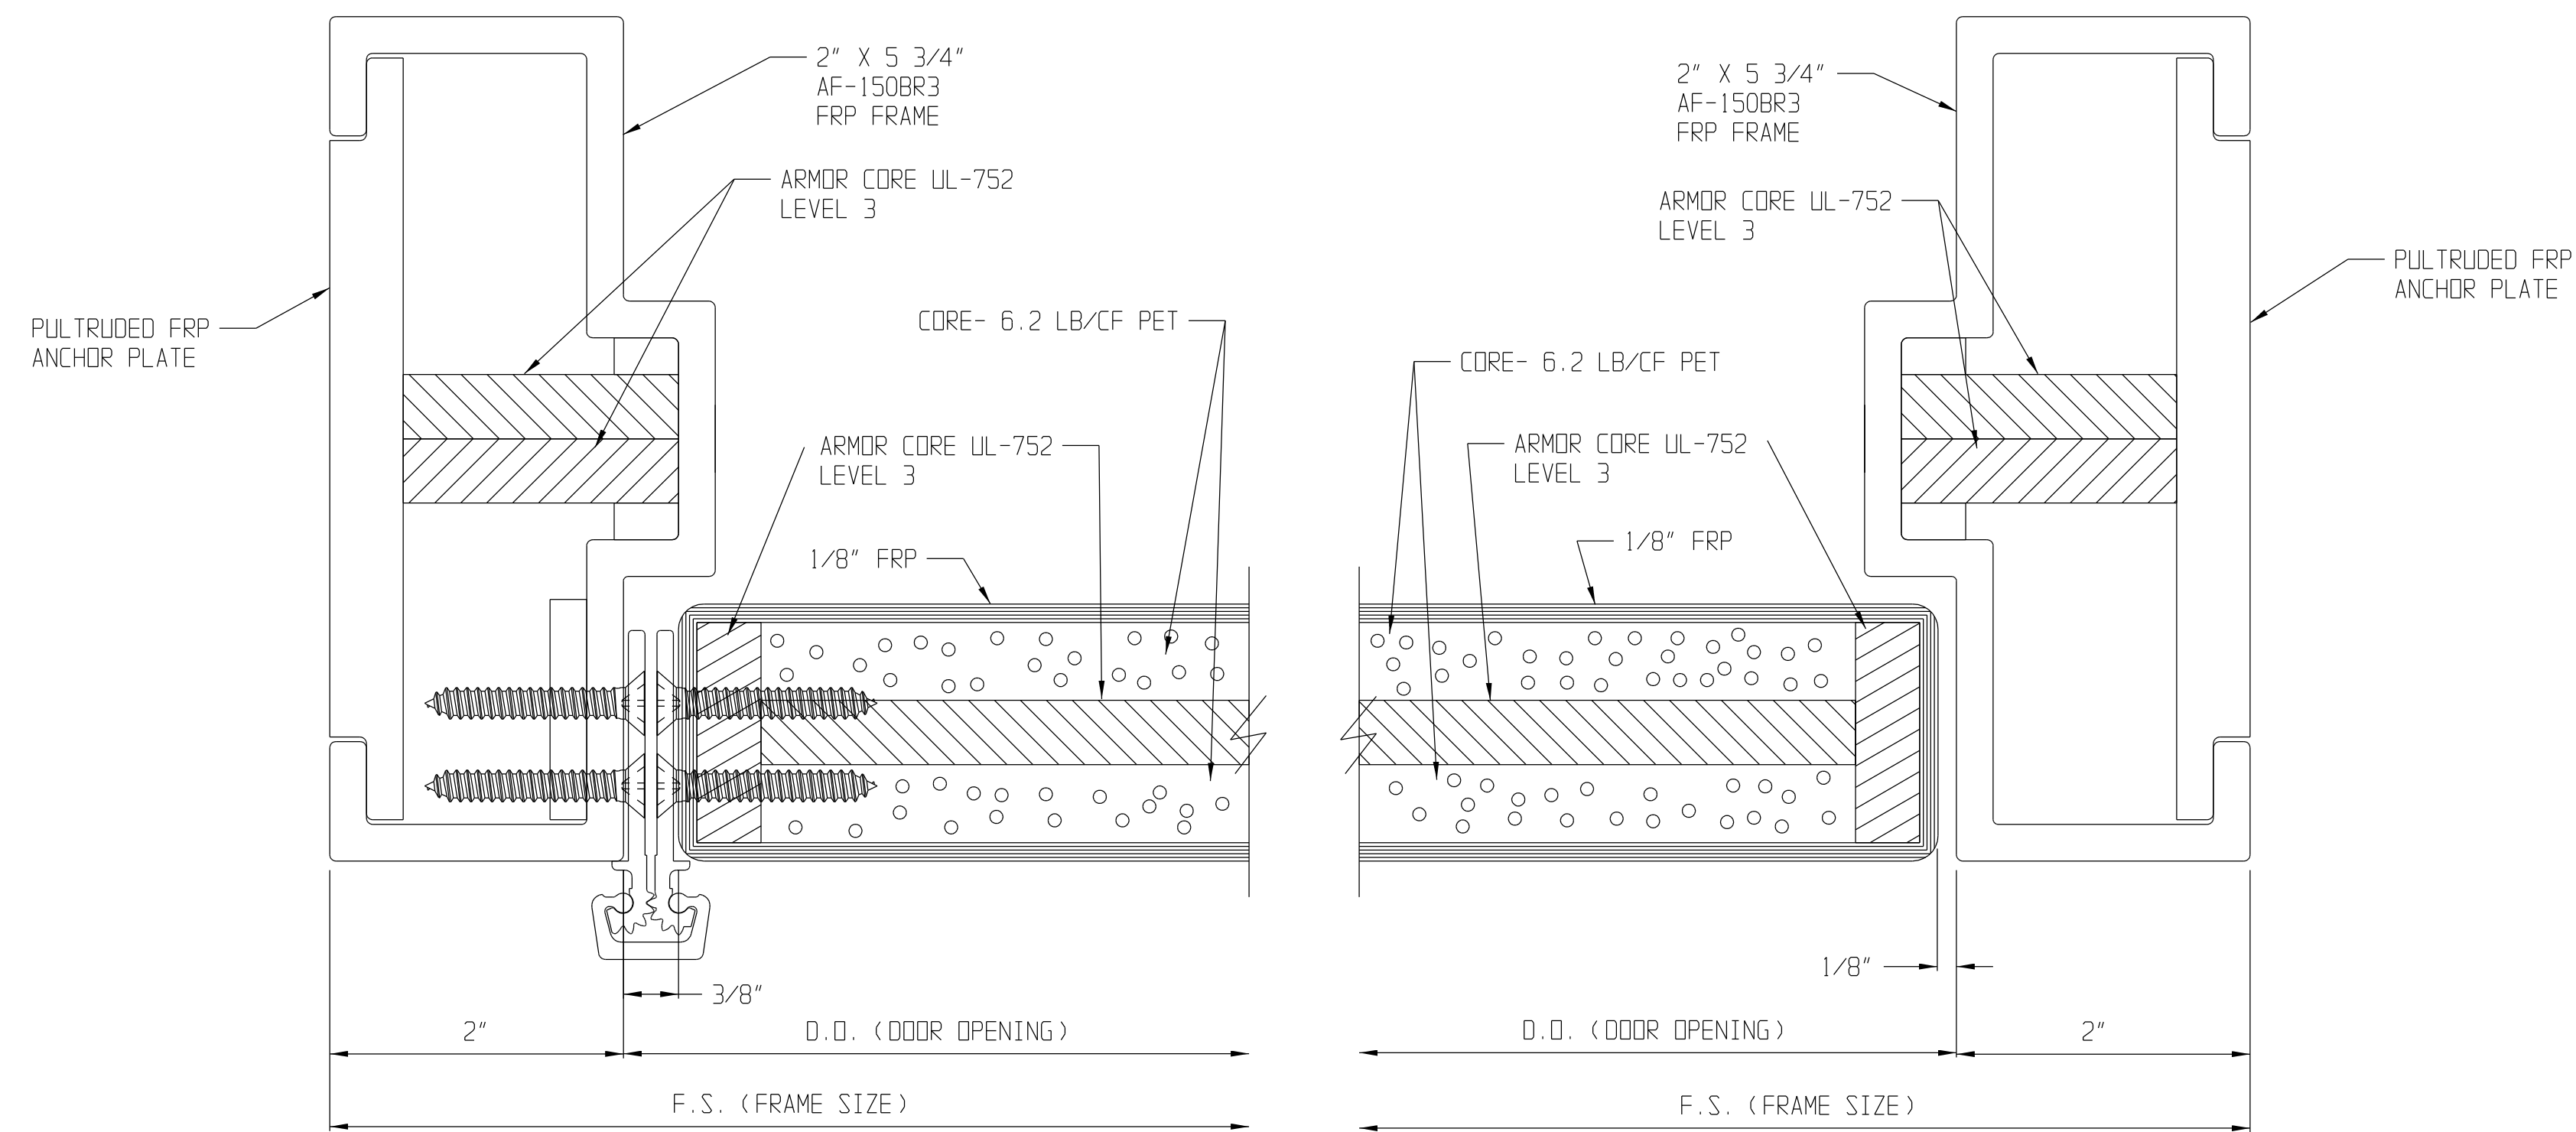

AF-100 BR3 FLUSH DOOR DETAILS

HINGE JAMB DETAIL

LOCK JAMB DETAIL

VISION-LITE DETAIL

HEAD DETAIL

SILL DETAIL