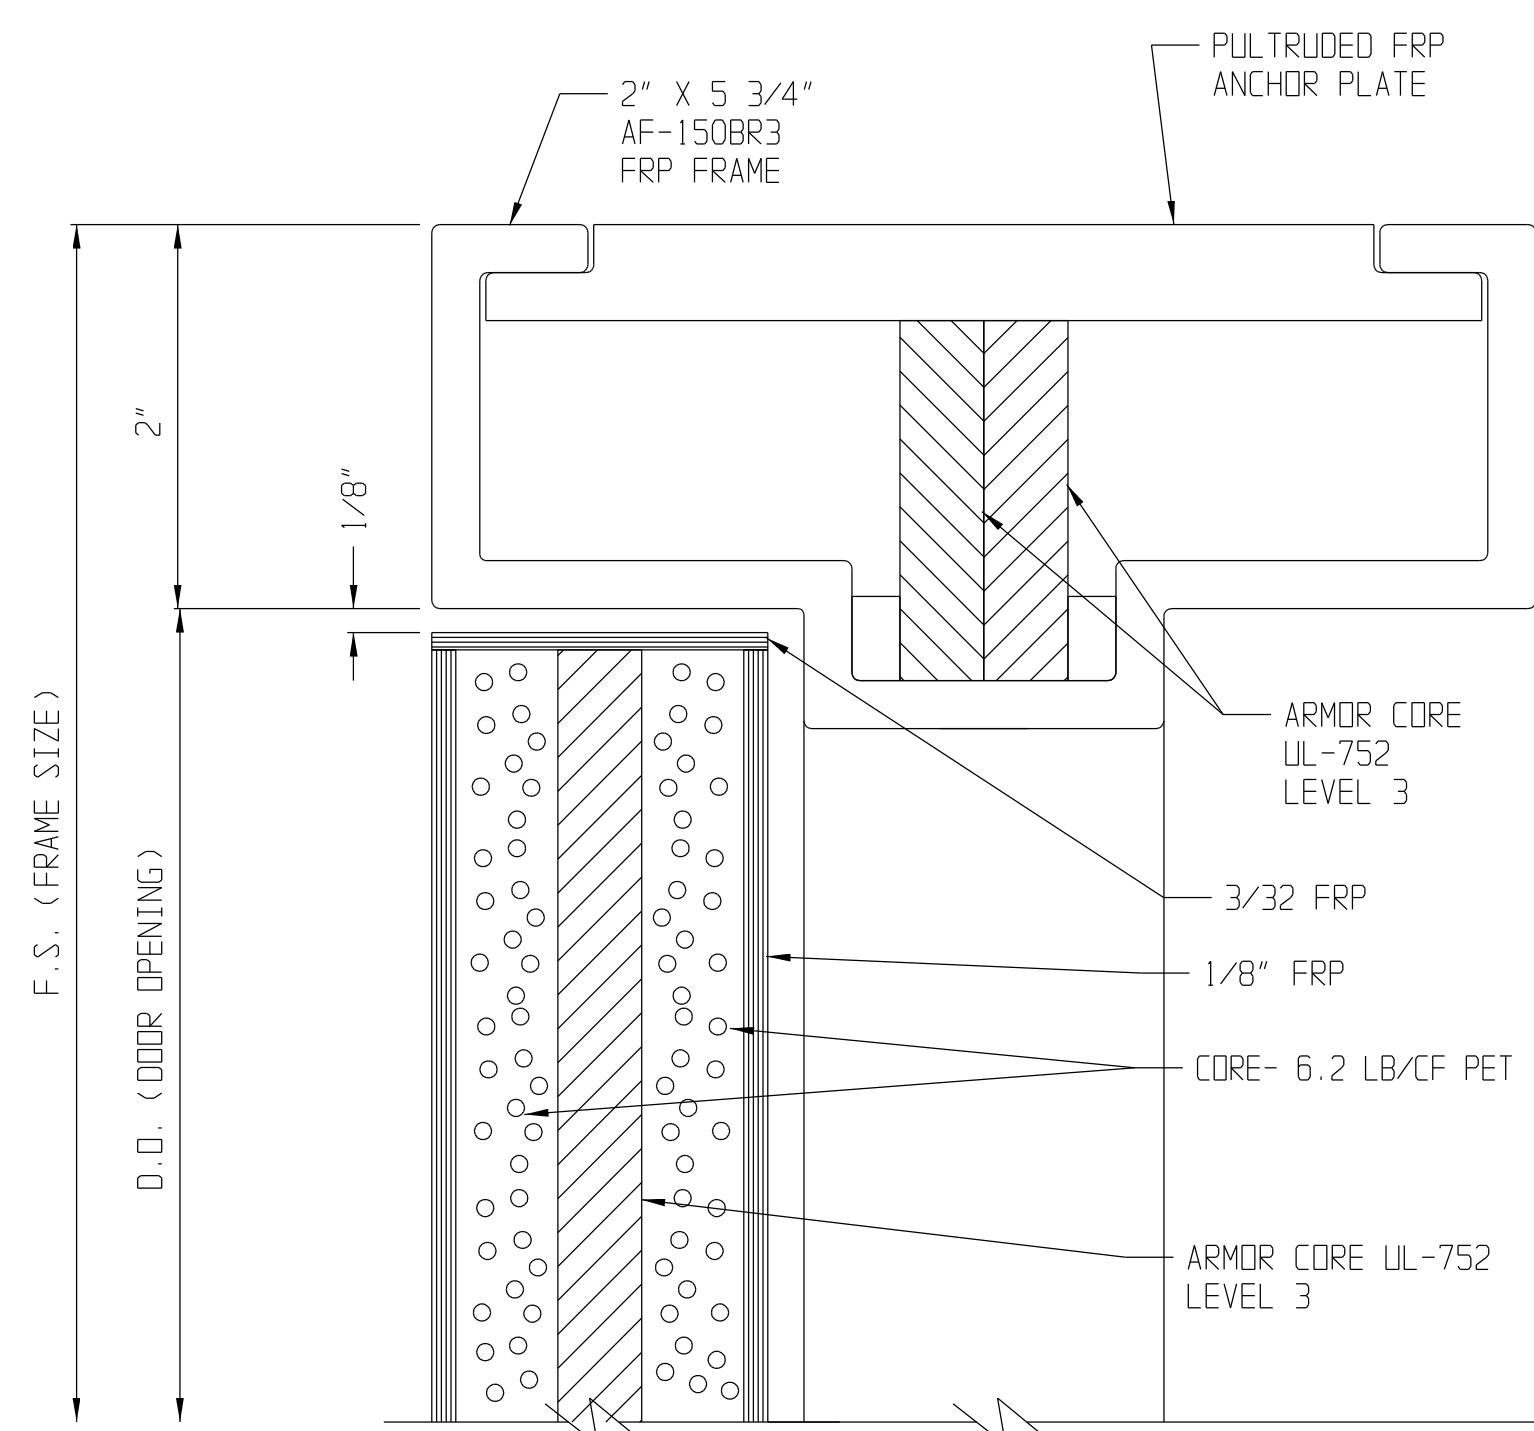

AF-100 BR3 FLUSH DOOR DETAILS

HINGE JAMB DETAIL

LOCK JAMB DETAIL

VISION-LITE DETAIL

HEAD DETAIL

SILL DETAIL