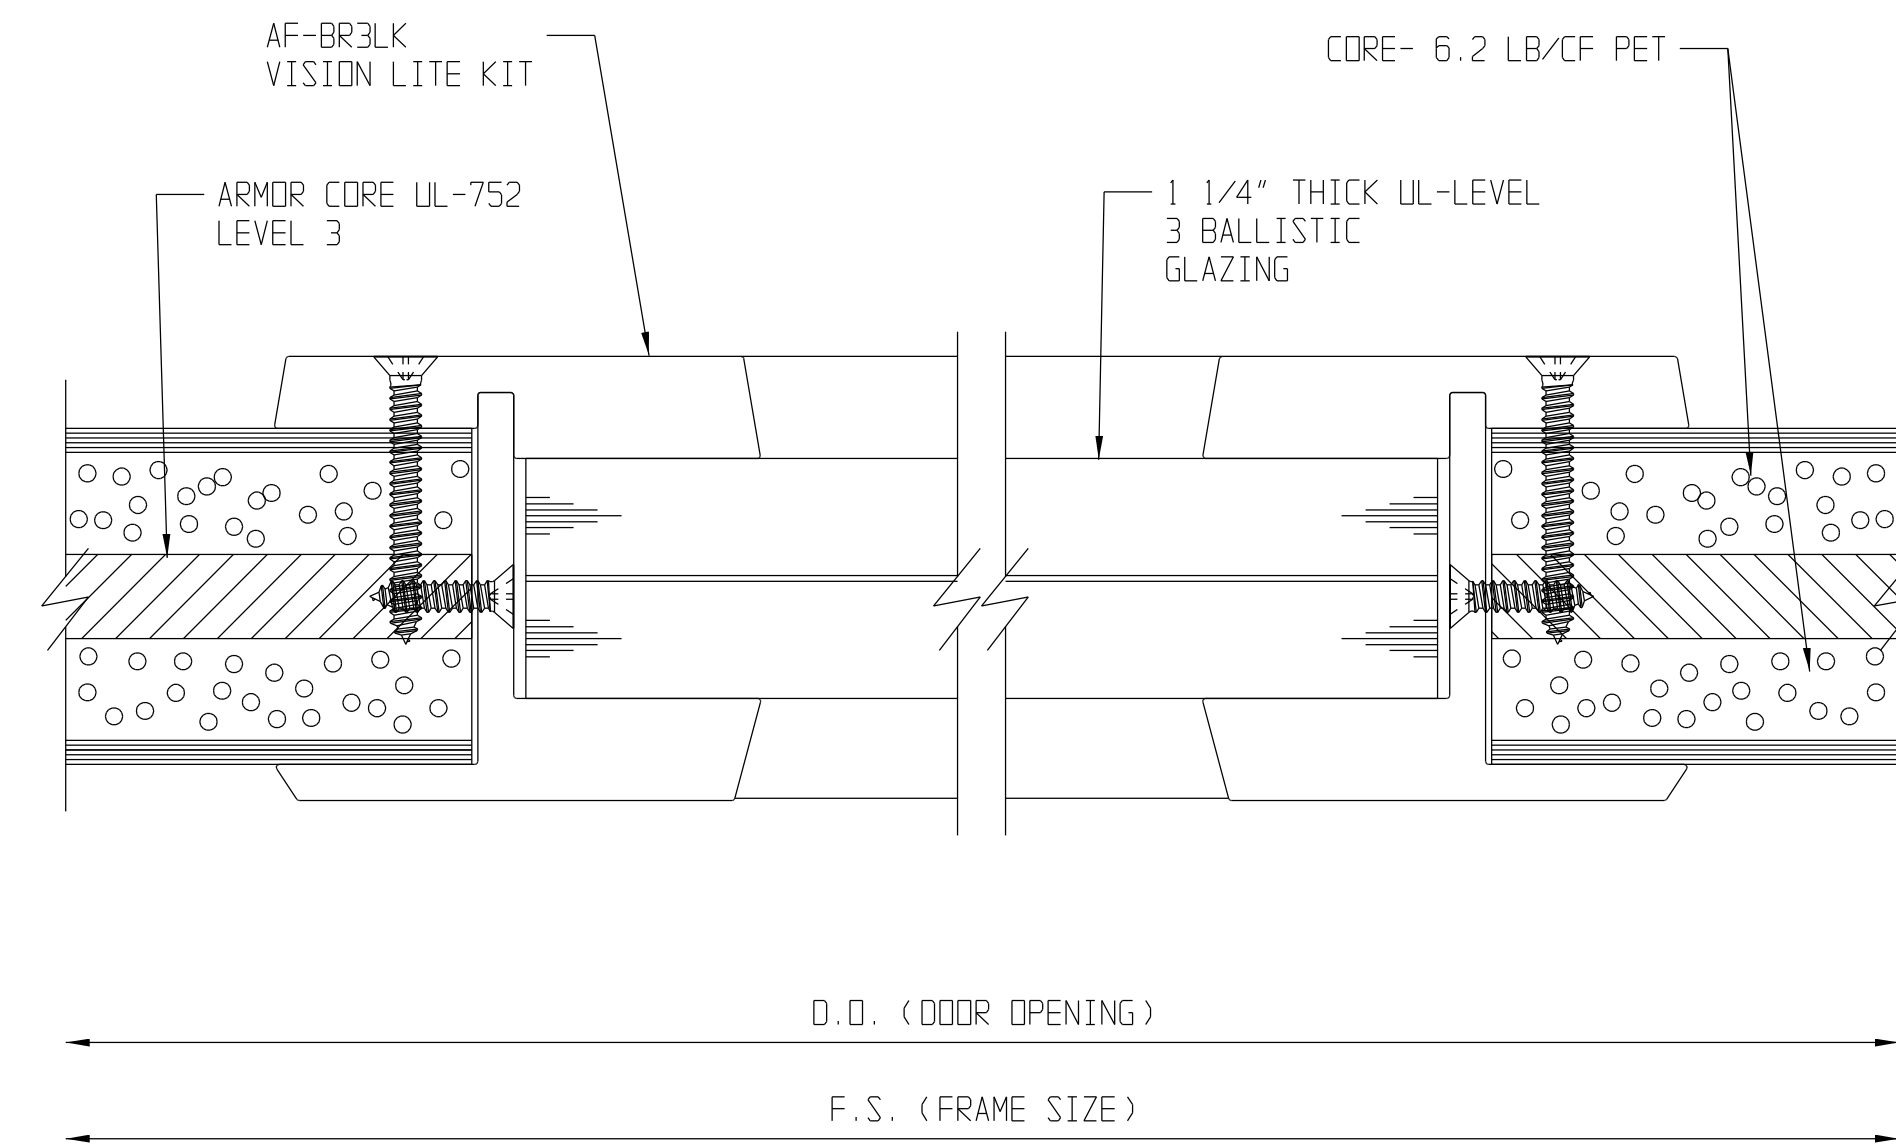

AF-100 BR3 FLUSH DOOR DETAILS

HINGE JAMB DETAIL

LOCK JAMB DETAIL

VISION-LITE DETAIL

HEAD DETAIL

SILL DETAIL