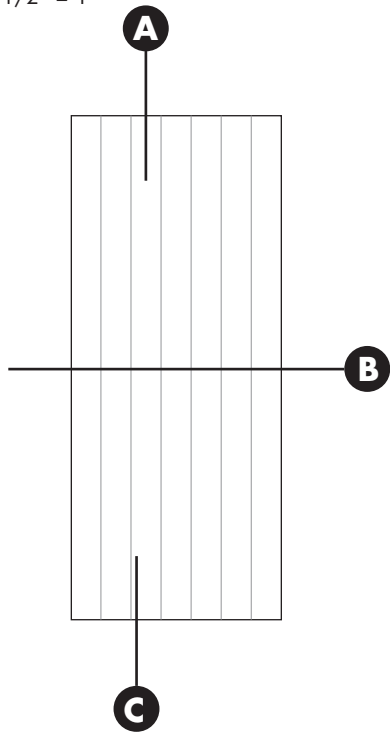

NuPlank[®] Aluminum Plank Doors

Architectural Details

Scale: 1/2" = 1"

NuPlank Aluminum Doors*