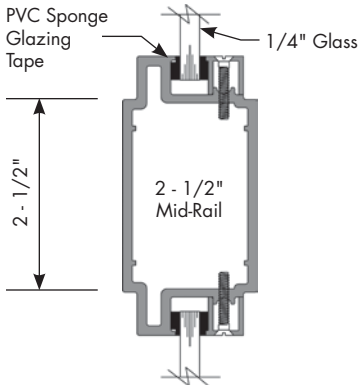

Monumental Medium Stile Door Detail

NOT TO SCALE

Glazing can be specified in either 1/4" or 1" thickness

Product specifications and construction details subject to change without notification.

Monumental Medium Stile Door Detail

NOT TO SCALE

Glazing can be specified in either 1/4" or 1" thickness

Product specifications and construction details subject to change without notification.

Special-Lite, Inc.
P.O. Box 6 • Decatur, MI 49045