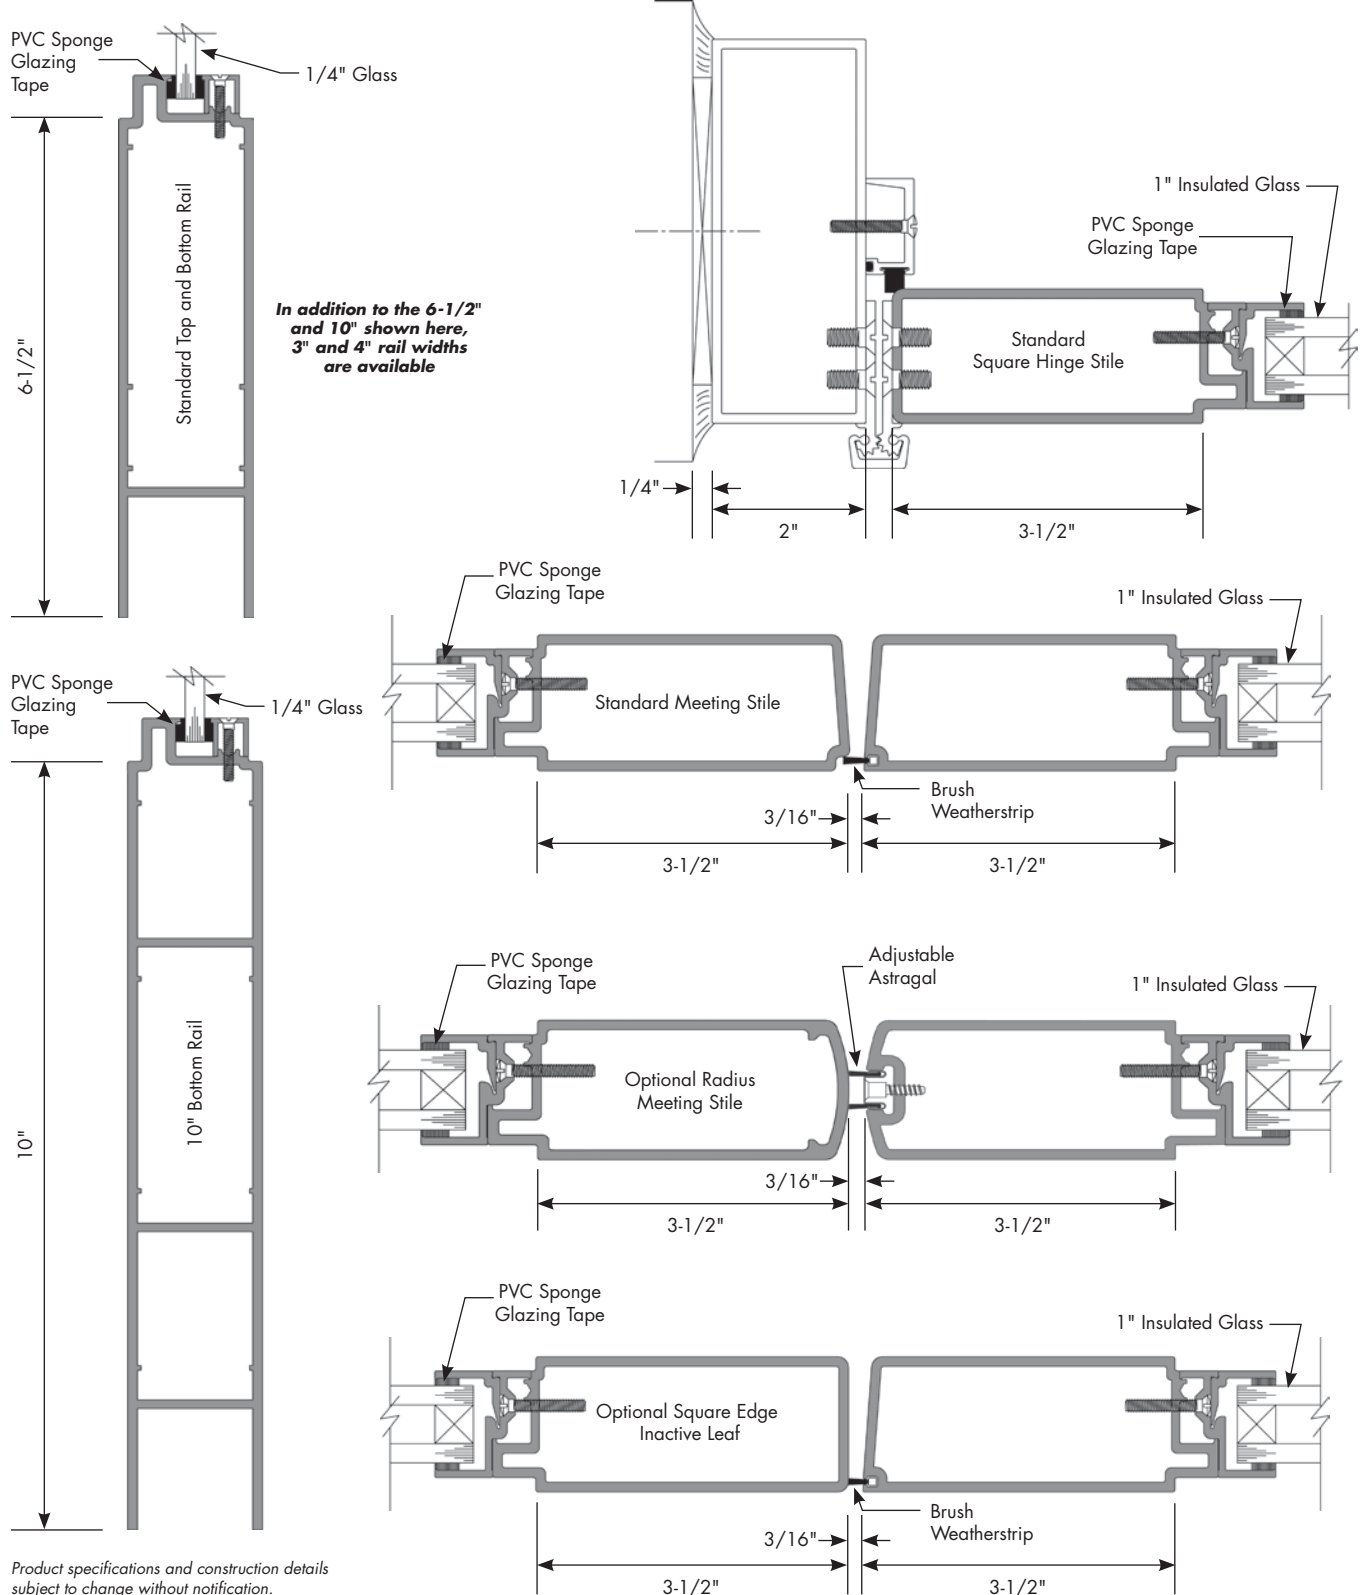

Monumental Medium Stile Door Detail

NOT TO SCALE

Glazing can be specified in either 1/4" or 1" thickness

Product specifications and construction details subject to change without notification.

Monumental Medium Stile Door Detail

NOT TO SCALE

Glazing can be specified in either 1/4" or 1" thickness

Product specifications and construction details subject to change without notification.

Special-Lite, Inc.
P.O. Box 6 • Decatur, MI 49045