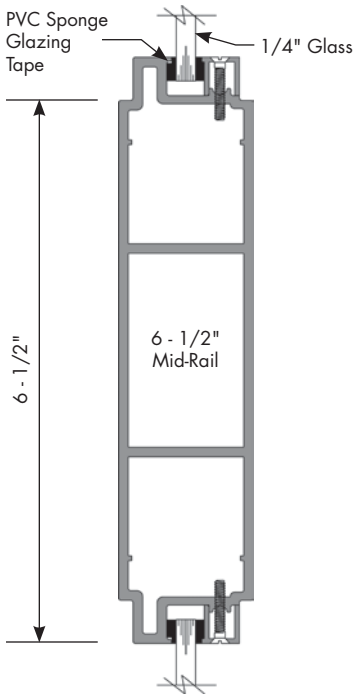

Monumental Medium Stile Door Detail

NOT TO SCALE

Glazing can be specified in either 1/4" or 1" thickness

Product specifications and construction details subject to change without notification.

Monumental Medium Stile Door Detail

NOT TO SCALE

Glazing can be specified in either 1/4" or 1" thickness

Product specifications and construction details subject to change without notification.

Special-Lite, Inc.
P.O. Box 6 • Decatur, MI 49045