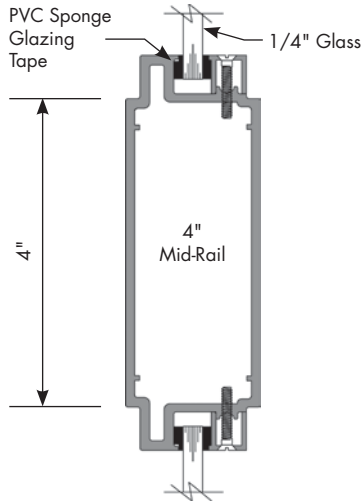

Monumental Medium Stile Door Detail

NOT TO SCALE

Glazing can be specified in either 1/4" or 1" thickness

Product specifications and construction details subject to change without notification.

Monumental Medium Stile Door Detail

NOT TO SCALE

Glazing can be specified in either 1/4" or 1" thickness

Product specifications and construction details subject to change without notification.

Special-Lite, Inc.
P.O. Box 6 • Decatur, MI 49045