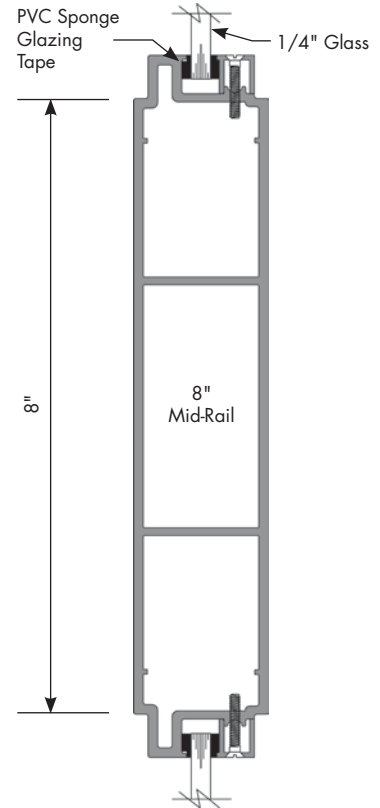

Monumental Medium Stile Door Detail

NOT TO SCALE

Glazing can be specified in either 1/4" or 1" thickness

Product specifications and construction details subject to change without notification.

Monumental Medium Stile Door Detail

NOT TO SCALE

Glazing can be specified in either 1/4" or 1" thickness

Product specifications and construction details subject to change without notification.

Special-Lite, Inc.
P.O. Box 6 • Decatur, MI 49045