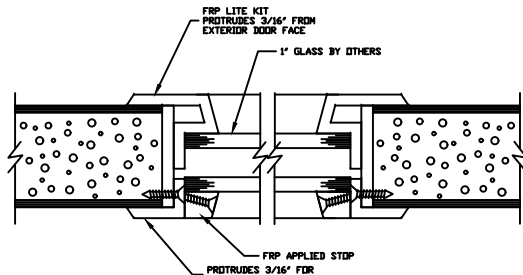

MEETING STILES WITH OPTIONAL ASTRAGAL

MEETING STILES WITH OPTIONAL DUAL BEVELED STILES

LOUVER WITH INSECT  
SCREEN DETAIL

SILL DETAIL

1/4\"/> GLASS VISION LITE KIT DETAIL

1\"/> GLASS VISION LITE KIT DETAIL

		<b>SPECIAL-LITE, INC.</b> 860 South Williams Street P.O. BOX 6 DECATUR, MI 49045 <a href="http://WWW.SPECIAL-LITE.COM">WWW.SPECIAL-LITE.COM</a>	
DRAWN BY: JMM REVISION K 2/13/18 M 6/6/18 L 3/22/18	AF-217 ALL FIBERGLASS COMPOSITE PEBBLE GRAIN DOOR	DATE: 6/6/2018	SHEET NO. 1 OF 1
		FILE: AF217DETAILS.dwg	