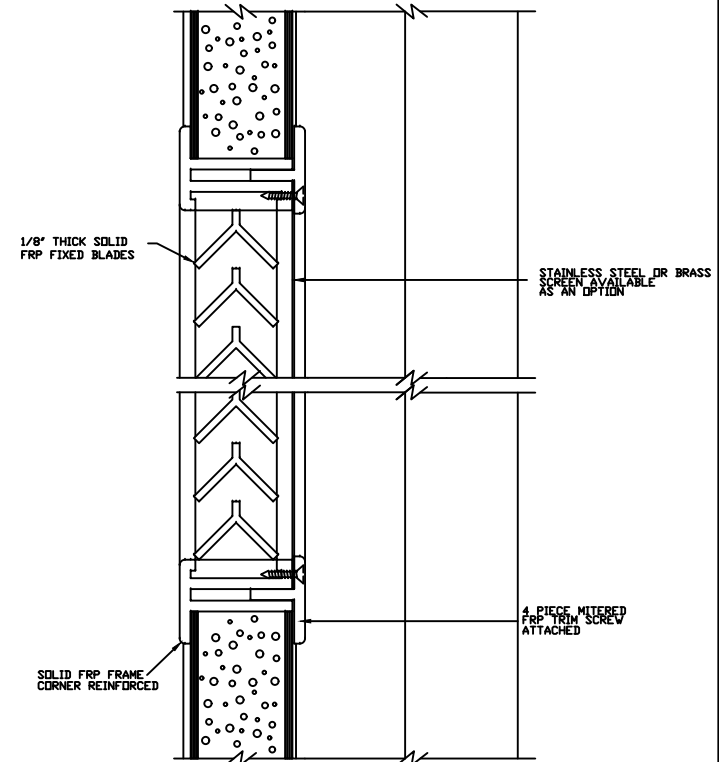

BUTT HINGE JAMB DETAIL  
(NOT AVAILABLE ON BEVELED STILE)

CONTINUOUS HINGE JAMB DETAIL

LOCK JAMB DETAIL

LOCK JAMB DETAIL  
(OPTIONAL SQUARE STILE)

HEAD DETAIL

MEETING STILES (STANDARD)

MEETING STILES OPTIONAL SQUARE STILES

MEETING STILES WITH OPTIONAL ASTRAGAL

MEETING STILES WITH OPTIONAL DUAL BEVELED STILES

LOUVER WITH INSECT  
SCREEN DETAIL

SILL DETAIL

1/4\"/> GLASS VISION LITE KIT DETAIL

1\"/> GLASS VISION LITE KIT DETAIL