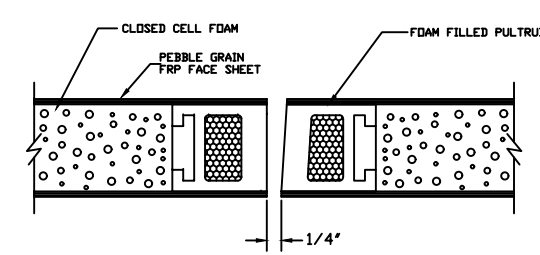

BUTT HINGE JAMB DETAIL
(NOT AVAILABLE ON BEVELED STILE)

CONTINUOUS HINGE JAMB DETAIL

LOCK JAMB DETAIL

LOCK JAMB DETAIL
(OPTIONAL SQUARE STILE)

HEAD DETAIL

MEETING STILES (STANDARD)

MEETING STILES OPTIONAL SQUARE STILES

MEETING STILES WITH OPTIONAL ASTRAGAL

MEETING STILES WITH OPTIONAL DUAL BEVELED STILES

LOUVER WITH INSECT
SCREEN DETAIL

SILL DETAIL

1/4\"/>

1\"/>

		SPECIAL-LITE, INC. 860 South Williams Street P.O. BOX 6 DECATUR, MI 49045 WWW.SPECIAL-LITE.COM	
DRAWN BY: JMM REVISION: AF-217 ALL FIBERGLASS COMPOSITE PEBBLE GRAIN DOOR G 12/18/17 H 1/15/18 J	DATE: 1/18/2018 SHEET NO. 1 OF 1	FILE: AF217DETAILS.dwg	