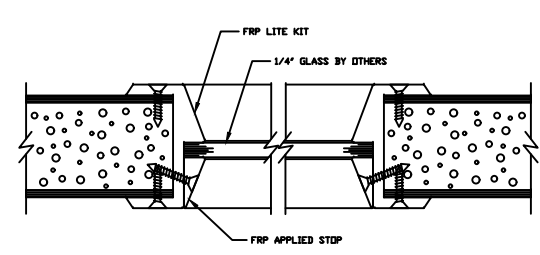

MEETING STILES WITH OPTIONAL ASTRAGAL

MEETING STILES WITH OPTIONAL DUAL BEVELED STILES

LOUVER WITH INSECT
SCREEN DETAIL

SILL DETAIL

1/4\"/>

1\"/>

		SPECIAL-LITE, INC. 860 South Williams Street P.O. BOX 6 DECATUR, MI 49045 WWW.SPECIAL-LITE.COM	
DRAWN BY: JMM REVISION: AF-217 ALL FIBERGLASS COMPOSITE PEBBLE GRAIN DOOR G 12/18/17 H 1/15/18 J	DATE: 1/18/2018 SHEET NO. 1 OF 1	FILE: AF217DETAILS.dwg	