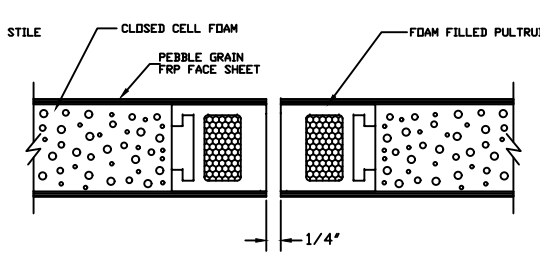

BUTT HINGE JAMB DETAIL
(NOT AVAILABLE ON BEVELED STILE)

CONTINUOUS HINGE JAMB DETAIL

LOCK JAMB DETAIL

LOCK JAMB DETAIL
(OPTIONAL SQUARE STILE)

HEAD DETAIL

MEETING STILES (STANDARD)

MEETING STILES OPTIONAL SQUARE STILES

MEETING STILES WITH OPTIONAL ASTRAGAL

MEETING STILES WITH OPTIONAL DUAL BEVELED STILES

LOUVER WITH INSECT
SCREEN DETAIL

SILL DETAIL

1/4\"/>

1\"/>

		SPECIAL-LITE, INC. 860 South Williams Street P.O. BOX 6 DECATUR, MI 49045 WWW.SPECIAL-LITE.COM	
DRAWN BY: JMM REVISION: AF-217 ALL FIBERGLASS COMPOSITE PEBBLE GRAIN DOOR G 12/18/17 H 1/15/18 J	DATE: 1/18/2018 SHEET NO. 1 OF 1	FILE: AF217DETAILS.dwg	