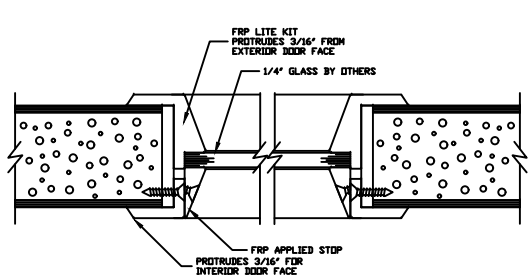

MEETING STILES WITH OPTIONAL ASTRAGAL

MEETING STILES WITH OPTIONAL DUAL BEVELED STILES

LOUVER WITH INSECT  
SCREEN DETAIL

SILL DETAIL

1/4\"/> GLASS VISION LITE KIT DETAIL

1\"/> GLASS VISION LITE KIT DETAIL

		<b>SPECIAL-LITE, INC.</b> 860 South Williams Street P.O. BOX 6 DECATUR, MI 49045 <a href="http://WWW.SPECIAL-LITE.COM">WWW.SPECIAL-LITE.COM</a>	
DRAWN BY: JMM REVISION K 2/13/18 M 6/6/18 L 3/22/18	AF-217 ALL FIBERGLASS COMPOSITE PEBBLE GRAIN DOOR	DATE: 6/6/2018	SHEET NO. 1 OF 1
		FILE: AF217DETAILS.dwg	