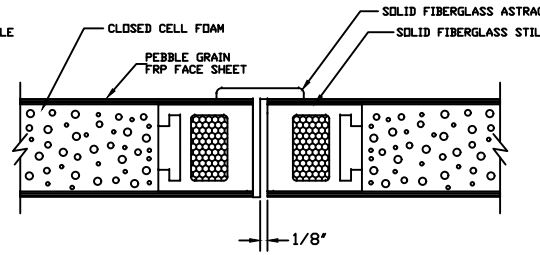

BUTT HINGE JAMB DETAIL
(NOT AVAILABLE ON BEVELED STILE)

CONTINUOUS HINGE JAMB DETAIL

LOCK JAMB DETAIL

LOCK JAMB DETAIL
(OPTIONAL SQUARE STILE)

HEAD DETAIL

MEETING STILES (STANDARD)

MEETING STILES OPTIONAL SQUARE STILES

MEETING STILES WITH OPTIONAL ASTRAGAL

MEETING STILES WITH OPTIONAL DUAL BEVELED STILES

LOUVER WITH INSECT
SCREEN DETAIL

SILL DETAIL

1/4\"/>

1\"/>

		SPECIAL-LITE, INC. 860 South Williams Street P.O. BOX 6 DECATUR, MI 49045 WWW.SPECIAL-LITE.COM	
DRAWN BY: JMM REVISION: AF-217 ALL FIBERGLASS COMPOSITE PEBBLE GRAIN DOOR G 12/18/17 H 1/15/18 J	DATE: 1/18/2018 SHEET NO. 1 OF 1	FILE: AF217DETAILS.dwg	