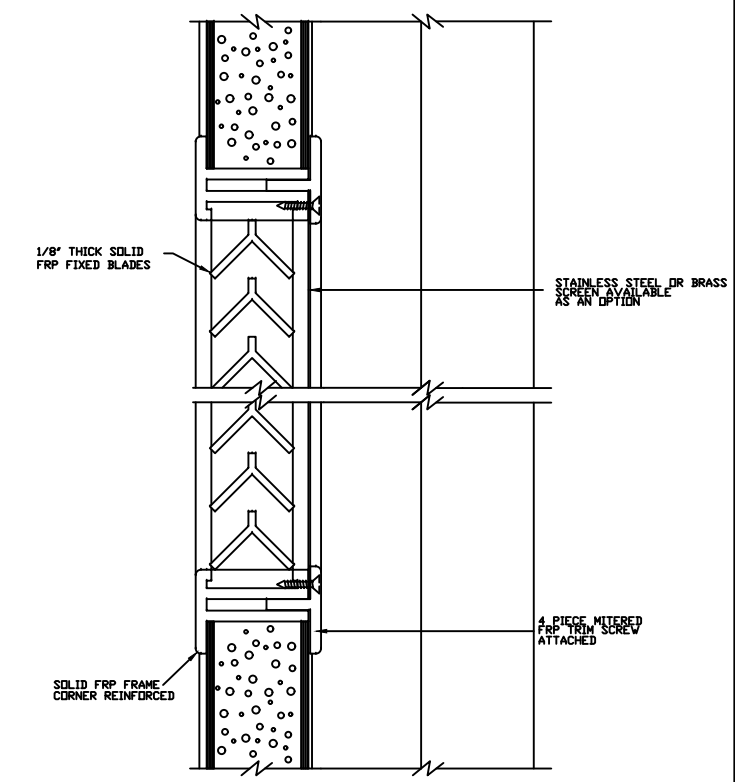

BUTT HINGE JAMB DETAIL
(NOT AVAILABLE ON BEVELED STILE)

CONTINUOUS HINGE JAMB DETAIL

LOCK JAMB DETAIL

LOCK JAMB DETAIL
(OPTIONAL SQUARE STILE)

HEAD DETAIL

MEETING STILES (STANDARD)

MEETING STILES OPTIONAL SQUARE STILES

MEETING STILES WITH OPTIONAL ASTRAGAL

MEETING STILES WITH OPTIONAL DUAL BEVELED STILES

LOUVER WITH INSECT
SCREEN DETAIL

SILL DETAIL

1/4\"/>

1\"/>

		SPECIAL-LITE, INC. 860 South Williams Street P.O. BOX 6 DECATUR, MI 49045 WWW.SPECIAL-LITE.COM	
DRAWN BY: JMM REVISION: AF-217 ALL FIBERGLASS COMPOSITE PEBBLE GRAIN DOOR G 12/18/17 H 1/15/18 J	DATE: 1/18/2018 SHEET NO. 1 OF 1	FILE: AF217DETAILS.dwg	