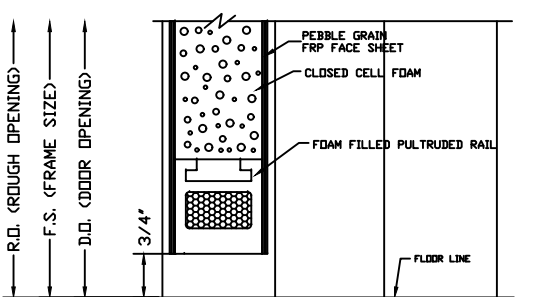

BUTT HINGE JAMB DETAIL
(NOT AVAILABLE ON BEVELED STILE)

CONTINUOUS HINGE JAMB DETAIL

LOCK JAMB DETAIL

LOCK JAMB DETAIL
(OPTIONAL SQUARE STILE)

HEAD DETAIL

MEETING STILES (STANDARD)

MEETING STILES OPTIONAL SQUARE STILES

MEETING STILES WITH OPTIONAL ASTRAGAL

MEETING STILES WITH OPTIONAL DUAL BEVELED STILES

LOUVER WITH INSECT
SCREEN DETAIL

SILL DETAIL

1/4\"/>

1\"/>

		SPECIAL-LITE, INC. 860 South Williams Street P.O. BOX 6 DECATUR, MI 49045 WWW.SPECIAL-LITE.COM	
DRAWN BY: JMM REVISION: AF-217 ALL FIBERGLASS COMPOSITE PEBBLE GRAIN DOOR G 12/18/17 H 1/15/18 J	DATE: 1/18/2018 SHEET NO. 1 OF 1	FILE: AF217DETAILS.dwg	