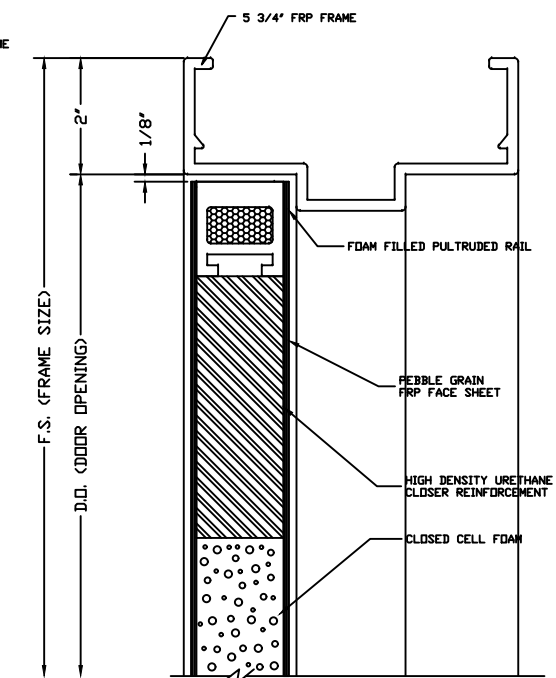

BUTT HINGE JAMB DETAIL
(NOT AVAILABLE ON BEVELED STILE)

CONTINUOUS HINGE JAMB DETAIL

LOCK JAMB DETAIL

LOCK JAMB DETAIL
(OPTIONAL SQUARE STILE)

HEAD DETAIL

MEETING STILES (STANDARD)

MEETING STILES OPTIONAL SQUARE STILES

MEETING STILES WITH OPTIONAL ASTRAGAL

MEETING STILES WITH OPTIONAL DUAL BEVELED STILES

LOUVER WITH INSECT
SCREEN DETAIL

SILL DETAIL

1/4\"/>

1\"/>

		SPECIAL-LITE, INC. 860 South Williams Street P.O. BOX 6 DECATUR, MI 49045 WWW.SPECIAL-LITE.COM	
DRAWN BY: JMM REVISION: AF-217 ALL FIBERGLASS COMPOSITE PEBBLE GRAIN DOOR G 12/18/17 H 1/15/18 J	DATE: 1/18/2018 SHEET NO. 1 OF 1	FILE: AF217DETAILS.dwg	