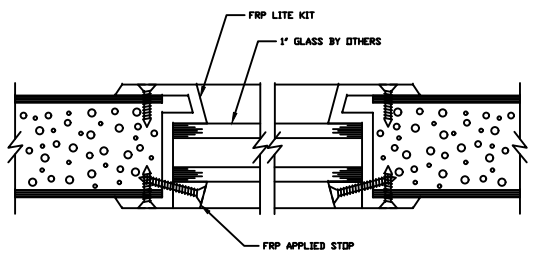

BUTT HINGE JAMB DETAIL
(NOT AVAILABLE ON BEVELED STILE)

CONTINUOUS HINGE JAMB DETAIL

LOCK JAMB DETAIL

LOCK JAMB DETAIL
(OPTIONAL SQUARE STILE)

HEAD DETAIL

MEETING STILES (STANDARD)

MEETING STILES OPTIONAL SQUARE STILES

MEETING STILES WITH OPTIONAL ASTRAGAL

MEETING STILES WITH OPTIONAL DUAL BEVELED STILES

LOUVER WITH INSECT
SCREEN DETAIL

SILL DETAIL

1/4\"/>

1\"/>

		SPECIAL-LITE, INC. 860 South Williams Street P.O. BOX 6 DECATUR, MI 49045 WWW.SPECIAL-LITE.COM	
DRAWN BY: JMM REVISION: AF-217 ALL FIBERGLASS COMPOSITE PEBBLE GRAIN DOOR G 12/18/17 H 1/15/18 J	DATE: 1/18/2018 SHEET NO. 1 OF 1	FILE: AF217DETAILS.dwg	