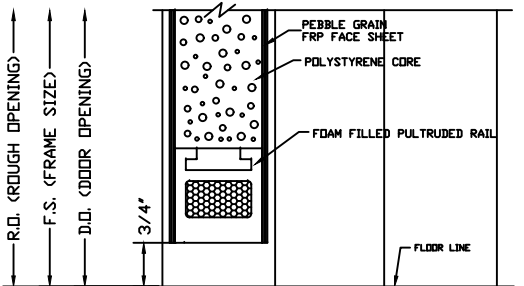

BUTT HINGE JAMB DETAIL  
(NOT AVAILABLE ON BEVELED STILE)

CONTINUOUS HINGE JAMB DETAIL

LOCK JAMB DETAIL

LOCK JAMB DETAIL  
(OPTIONAL SQUARE STILE)

HEAD DETAIL

MEETING STILES (STANDARD)

MEETING STILES OPTIONAL SQUARE STILES

MEETING STILES WITH OPTIONAL ASTRAGAL

MEETING STILES WITH OPTIONAL DUAL BEVELED STILES

LOUVER WITH INSECT  
SCREEN DETAIL

SILL DETAIL

1/4\"/> GLASS VISION LITE KIT DETAIL

1\"/> GLASS VISION LITE KIT DETAIL