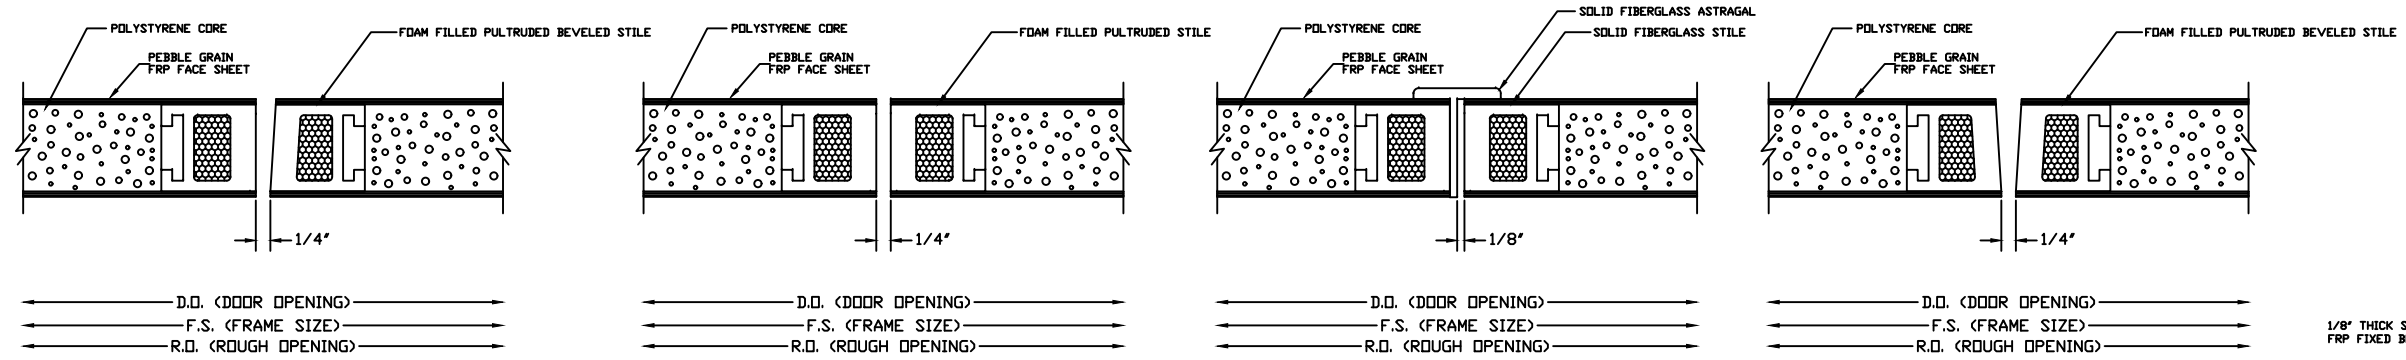

BUTT HINGE JAMB DETAIL  
(NOT AVAILABLE ON BEVELED STILE)

CONTINUOUS HINGE JAMB DETAIL

LOCK JAMB DETAIL

LOCK JAMB DETAIL  
(OPTIONAL SQUARE STILE)

HEAD DETAIL

MEETING STILES (STANDARD)

MEETING STILES OPTIONAL SQUARE STILES

MEETING STILES WITH OPTIONAL ASTRAGAL

MEETING STILES WITH OPTIONAL DUAL BEVELED STILES

LOUVER WITH INSECT  
SCREEN DETAIL

SILL DETAIL

1/4\"/> GLASS VISION LITE KIT DETAIL

1\"/> GLASS VISION LITE KIT DETAIL