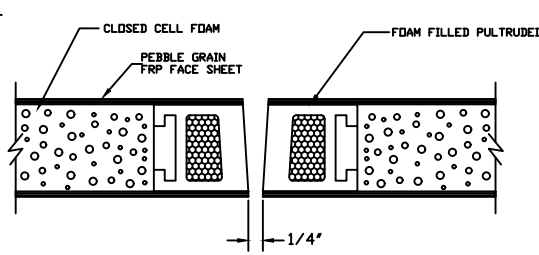

BUTT HINGE JAMB DETAIL
(NOT AVAILABLE ON BEVELED STILE)

CONTINUOUS HINGE JAMB DETAIL

LOCK JAMB DETAIL

LOCK JAMB DETAIL
(OPTIONAL SQUARE STILE)

HEAD DETAIL

MEETING STILES (STANDARD)

MEETING STILES OPTIONAL SQUARE STILES

MEETING STILES WITH OPTIONAL ASTRAGAL

MEETING STILES WITH OPTIONAL DUAL BEVELED STILES

LOUVER WITH INSECT
SCREEN DETAIL

SILL DETAIL

1/4\"/>

1\"/>

		SPECIAL-LITE, INC. 860 South Williams Street P.O. BOX 6 DECATUR, MI 49045 WWW.SPECIAL-LITE.COM	
DRAWN BY: JMM REVISION: AF-217 ALL FIBERGLASS COMPOSITE PEBBLE GRAIN DOOR G 12/18/17 H 1/15/18 J	DATE: 1/18/2018 SHEET NO. 1 OF 1	FILE: AF217DETAILS.dwg	