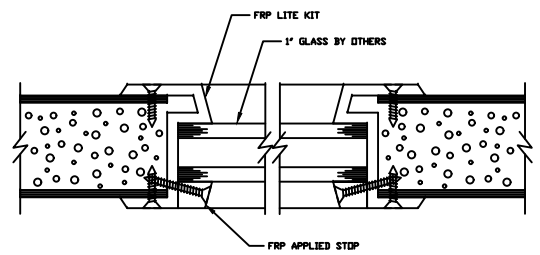

BUTT HINGE JAMB DETAIL  
(NOT AVAILABLE ON BEVELED STILE)

CONTINUOUS HINGE JAMB DETAIL

LOCK JAMB DETAIL

LOCK JAMB DETAIL  
(OPTIONAL SQUARE STILE)

HEAD DETAIL

MEETING STILES (STANDARD)

MEETING STILES OPTIONAL SQUARE STILE

MEETING STILES WITH OPTIONAL ASTRAGAL

MEETING STILES WITH OPTIONAL DUAL BEVELED STILES

SILL DETAIL

LOUVER WITH INSECT  
SCREEN DETAIL

1/4\"/> GLASS VISION LITE KIT DETAIL

1\"/> GLASS VISION LITE KIT DETAIL