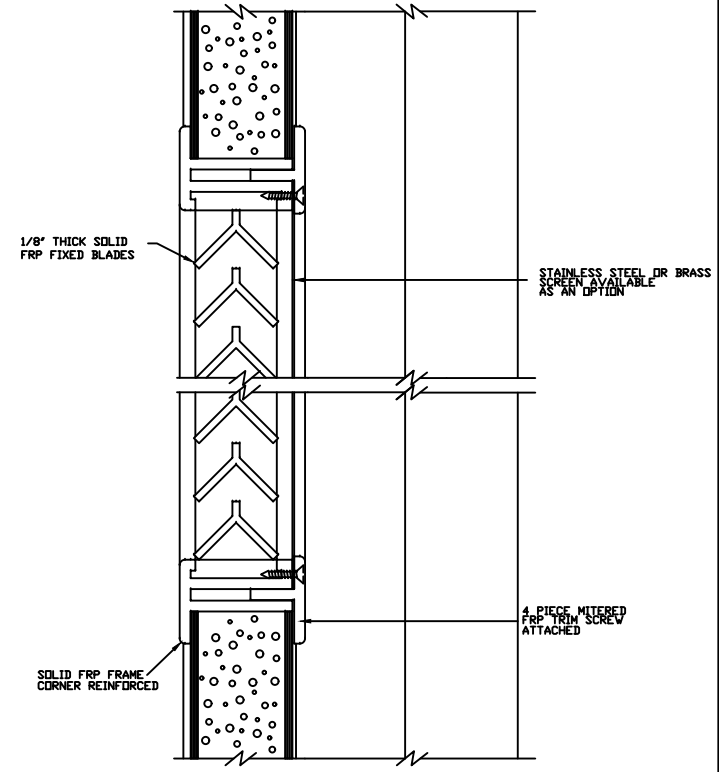

BUTT HINGE JAMB DETAIL  
(NOT AVAILABLE ON BEVELED STILE)

CONTINUOUS HINGE JAMB DETAIL

LOCK JAMB DETAIL

LOCK JAMB DETAIL  
(OPTIONAL SQUARE STILE)

HEAD DETAIL

MEETING STILES (STANDARD)

MEETING STILES OPTIONAL SQUARE STILE

MEETING STILES WITH OPTIONAL ASTRAGAL

MEETING STILES WITH OPTIONAL DUAL BEVELED STILES

SILL DETAIL

LOUVER WITH INSECT  
SCREEN DETAIL

1/4\"/> GLASS VISION LITE KIT DETAIL

1\"/> GLASS VISION LITE KIT DETAIL