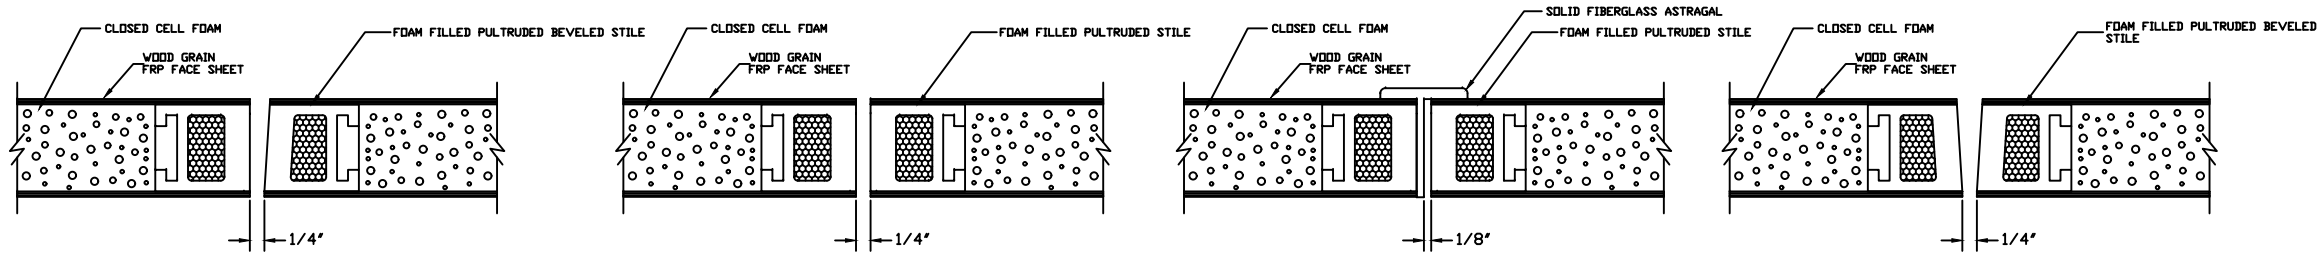

BUTT HINGE JAMB DETAIL  
(NOT AVAILABLE ON BEVELED STILE)

CONTINUOUS HINGE JAMB DETAIL

LOCK JAMB DETAIL

LOCK JAMB DETAIL  
(OPTIONAL SQUARE STILE)

HEAD DETAIL

MEETING STILES (STANDARD)

MEETING STILES OPTIONAL SQUARE STILE

MEETING STILES WITH OPTIONAL ASTRAGAL

MEETING STILES WITH OPTIONAL DUAL BEVELED STILES

SILL DETAIL

LOUVER WITH INSECT  
SCREEN DETAIL

1/4\"/> GLASS VISION LITE KIT DETAIL

1\"/> GLASS VISION LITE KIT DETAIL