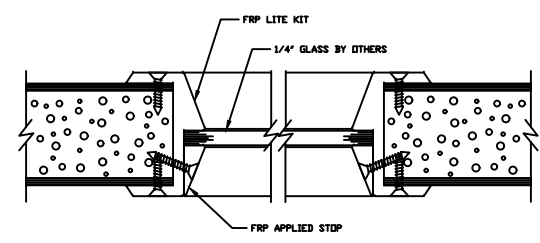

BUTT HINGE JAMB DETAIL  
(NOT AVAILABLE ON BEVELED STILE)

CONTINUOUS HINGE JAMB DETAIL

LOCK JAMB DETAIL

LOCK JAMB DETAIL  
(OPTIONAL SQUARE STILE)

HEAD DETAIL

MEETING STILES (STANDARD)

MEETING STILES OPTIONAL SQUARE STILE

MEETING STILES WITH OPTIONAL ASTRAGAL

MEETING STILES WITH OPTIONAL DUAL BEVELED STILES

SILL DETAIL

LOUVER WITH INSECT  
SCREEN DETAIL

1/4\"/> GLASS VISION LITE KIT DETAIL

1\"/> GLASS VISION LITE KIT DETAIL