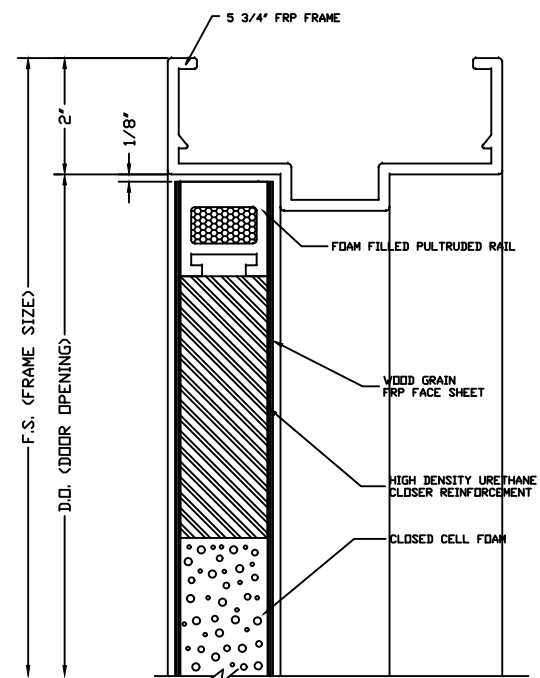

BUTT HINGE JAMB DETAIL  
(NOT AVAILABLE ON BEVELED STILE)

CONTINUOUS HINGE JAMB DETAIL

LOCK JAMB DETAIL

LOCK JAMB DETAIL  
(OPTIONAL SQUARE STILE)

HEAD DETAIL

MEETING STILES (STANDARD)

MEETING STILES OPTIONAL SQUARE STILE

MEETING STILES WITH OPTIONAL ASTRAGAL

MEETING STILES WITH OPTIONAL DUAL BEVELED STILES

SILL DETAIL

LOUVER WITH INSECT  
SCREEN DETAIL

1/4\"/> GLASS VISION LITE KIT DETAIL

1\"/> GLASS VISION LITE KIT DETAIL