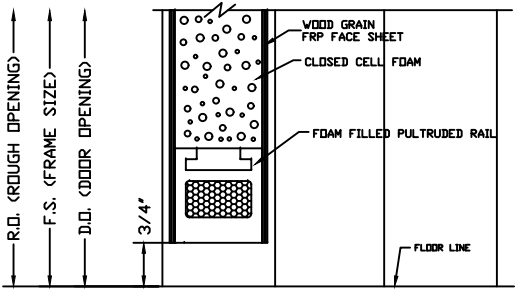

BUTT HINGE JAMB DETAIL  
(NOT AVAILABLE ON BEVELED STILE)

CONTINUOUS HINGE JAMB DETAIL

LOCK JAMB DETAIL

LOCK JAMB DETAIL  
(OPTIONAL SQUARE STILE)

HEAD DETAIL

MEETING STILES (STANDARD)

MEETING STILES OPTIONAL SQUARE STILE

MEETING STILES WITH OPTIONAL ASTRAGAL

MEETING STILES WITH OPTIONAL DUAL BEVELED STILES

SILL DETAIL

LOUVER WITH INSECT  
SCREEN DETAIL

1/4\"/> GLASS VISION LITE KIT DETAIL

1\"/> GLASS VISION LITE KIT DETAIL