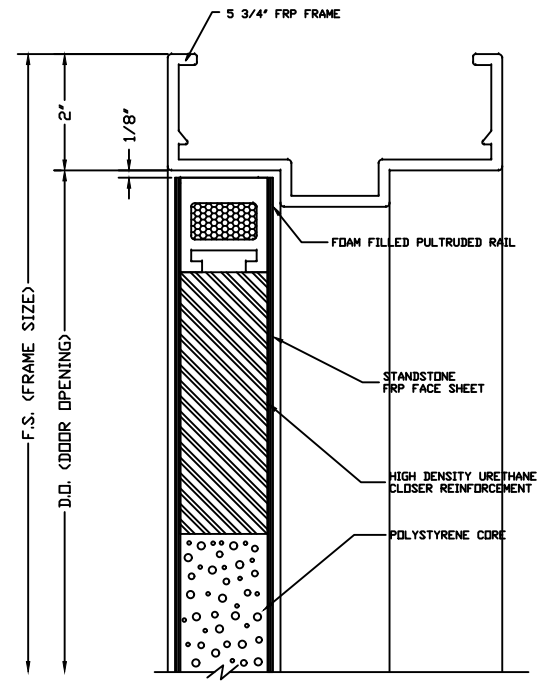

BUTT HINGE JAMB DETAIL  
(NOT AVAILABLE ON BEVELED STILE)

CONTINUOUS HINGE JAMB DETAIL

LOCK JAMB DETAIL

LOCK JAMB DETAIL  
(OPTIONAL SQUARE STILE)

HEAD DETAIL

MEETING STILES (STANDARD)

MEETING STILES OPTIONAL SQUARE STILE

MEETING STILES WITH OPTIONAL ASTRAGAL

MEETING STILES WITH OPTIONAL DUAL BEVELED STILE

SILL DETAIL

LOUVER WITH INSECT  
SCREEN DETAIL

1/4" GLASS VISION LITE KIT DETAIL

1" GLASS VISION LITE KIT DETAIL

		<b>SPECIAL-LITE, INC.</b> 860 South Williams Street P.O. BOX 6 DECATUR, MI 49045 <a href="http://WWW.SPECIAL-LITE.COM">WWW.SPECIAL-LITE.COM</a>	
DRAWN BY: JMM REVISION: J 2/1/18, L 3/22/18, K 2/13/18, M 6/6/18	AF-220 ALL FIBERGLASS COMPOSITE SANDSTONE-TEXTURED DOOR DATE: 6/6/2018	SHEET NO. 1 OF 1	FILE: AF220DETAILS.dwg