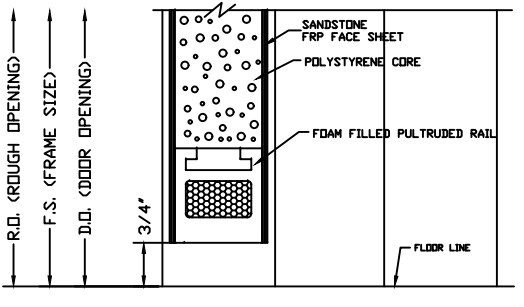

BUTT HINGE JAMB DETAIL  
(NOT AVAILABLE ON BEVELED STILE)

CONTINUOUS HINGE JAMB DETAIL

LOCK JAMB DETAIL

LOCK JAMB DETAIL  
(OPTIONAL SQUARE STILE)

HEAD DETAIL

MEETING STILES (STANDARD)

MEETING STILES OPTIONAL SQUARE STILE

MEETING STILES WITH OPTIONAL ASTRAGAL

MEETING STILES WITH OPTIONAL DUAL BEVELED STILE

SILL DETAIL

LOUVER WITH INSECT  
SCREEN DETAIL

1/4" GLASS VISION LITE KIT DETAIL

1" GLASS VISION LITE KIT DETAIL

		<b>SPECIAL-LITE, INC.</b> 860 South Williams Street P.O. BOX 6 DECATUR, MI 49045 <a href="http://WWW.SPECIAL-LITE.COM">WWW.SPECIAL-LITE.COM</a>	
DRAWN BY: JMM REVISION: J 2/1/18, L 3/22/18, K 2/13/18, M 6/6/18	AF-220 ALL FIBERGLASS COMPOSITE SANDSTONE-TEXTURED DOOR DATE: 6/6/2018	SHEET NO. 1 OF 1	FILE: AF220DETAILS.dwg