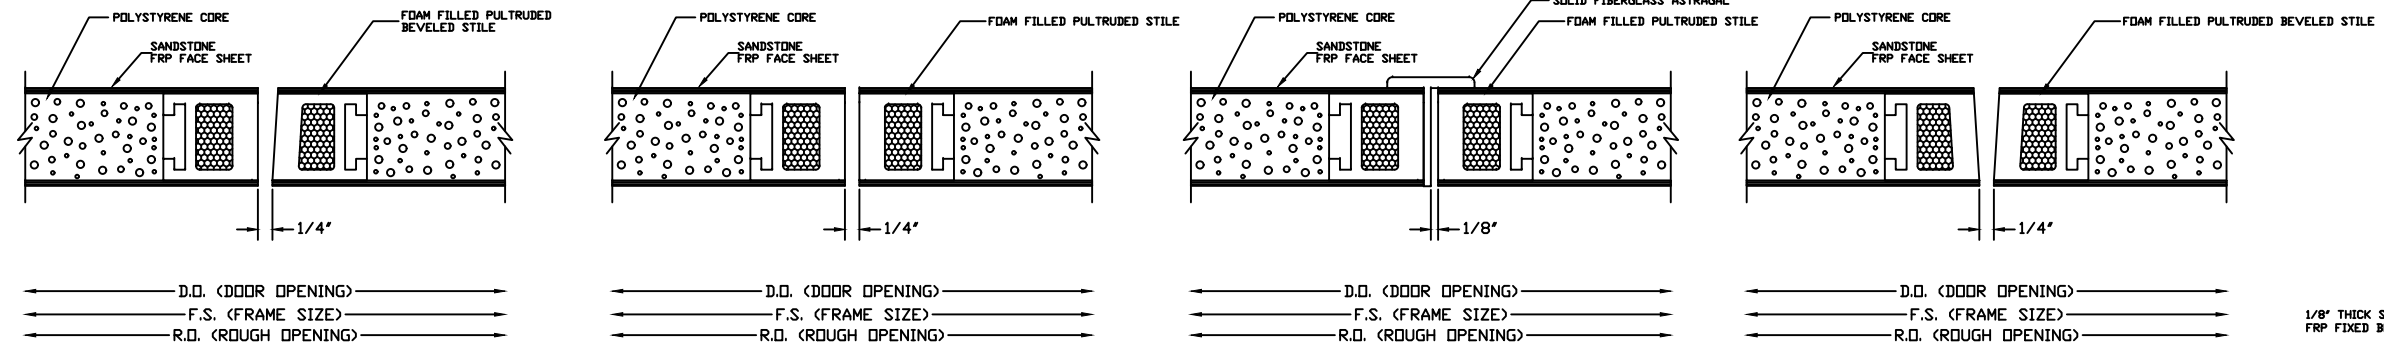

BUTT HINGE JAMB DETAIL  
(NOT AVAILABLE ON BEVELED STILE)

CONTINUOUS HINGE JAMB DETAIL

LOCK JAMB DETAIL

LOCK JAMB DETAIL  
(OPTIONAL SQUARE STILE)

HEAD DETAIL

MEETING STILES (STANDARD)

MEETING STILES OPTIONAL SQUARE STILE

MEETING STILES WITH OPTIONAL ASTRAGAL

MEETING STILES WITH OPTIONAL DUAL BEVELED STILE

SILL DETAIL

LOUVER WITH INSECT  
SCREEN DETAIL

1/4" GLASS VISION LITE KIT DETAIL

1" GLASS VISION LITE KIT DETAIL

		<b>SPECIAL-LITE, INC.</b> 860 South Williams Street P.O. BOX 6 DECATUR, MI 49045 <a href="http://WWW.SPECIAL-LITE.COM">WWW.SPECIAL-LITE.COM</a>	
DRAWN BY: JMM REVISION: J 2/1/18, L 3/22/18, K 2/13/18, M 6/6/18	AF-220 ALL FIBERGLASS COMPOSITE SANDSTONE-TEXTURED DOOR DATE: 6/6/2018	SHEET NO. 1 OF 1	FILE: AF220DETAILS.dwg