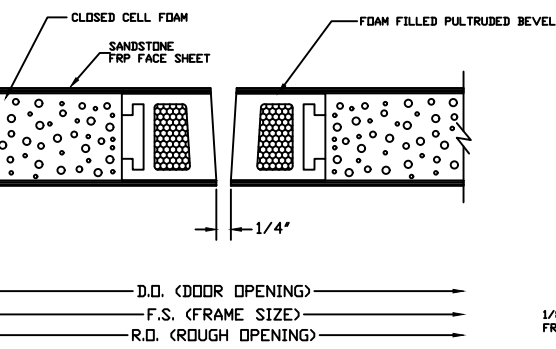

BUTT HINGE JAMB DETAIL
(NOT AVAILABLE ON BEVELED STILE)

CONTINUOUS HINGE JAMB DETAIL

LOCK JAMB DETAIL

LOCK JAMB DETAIL
(OPTIONAL SQUARE STILE)

HEAD DETAIL

MEETING STILES (STANDARD)

MEETING STILES OPTIONAL SQUARE STILE

MEETING STILES WITH OPTIONAL ASTRAGAL

MEETING STILES WITH OPTIONAL DUAL BEVELED STILE

LOUVER WITH INSECT
SCREEN DETAIL

SILL DETAIL

1/4" GLASS VISION LITE KIT DETAIL

1" GLASS VISION LITE KIT DETAIL

		SPECIAL-LITE, INC. 860 South Williams Street P.O. BOX 6 DECATUR, MI 49045 WWW.SPECIAL-LITE.COM	
DRAWN BY: JMM REVISION: AF-220 ALL FIBERGLASS COMPOSITE SANDSTONE-TEXTURED DOOR G 12/18/17 H 1/15/18 J	DATE: 1/18/2018	SHEET NO. 1 OF 1	FILE: AF220DETAILS.dwg