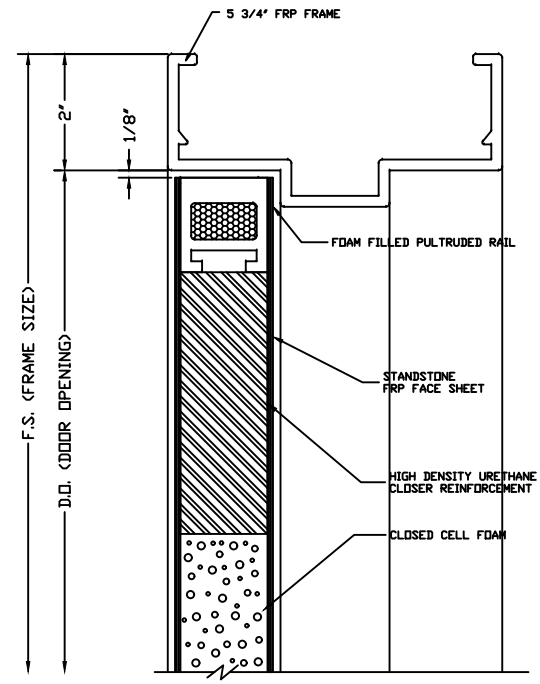

BUTT HINGE JAMB DETAIL
(NOT AVAILABLE ON BEVELED STILE)

CONTINUOUS HINGE JAMB DETAIL

LOCK JAMB DETAIL

LOCK JAMB DETAIL
(OPTIONAL SQUARE STILE)

HEAD DETAIL

MEETING STILES (STANDARD)

MEETING STILES OPTIONAL SQUARE STILE

MEETING STILES WITH OPTIONAL ASTRAGAL

MEETING STILES WITH OPTIONAL DUAL BEVELED STILE

LOUVER WITH INSECT
SCREEN DETAIL

SILL DETAIL

1/4" GLASS VISION LITE KIT DETAIL

1" GLASS VISION LITE KIT DETAIL

		SPECIAL-LITE, INC. 860 South Williams Street P.O. BOX 6 DECATUR, MI 49045 WWW.SPECIAL-LITE.COM	
DRAWN BY: JMM REVISION: AF-220 ALL FIBERGLASS COMPOSITE SANDSTONE-TEXTURED DOOR G 12/18/17 H 1/15/18 J	DATE: 1/18/2018	SHEET NO. 1 OF 1	FILE: AF220DETAILS.dwg