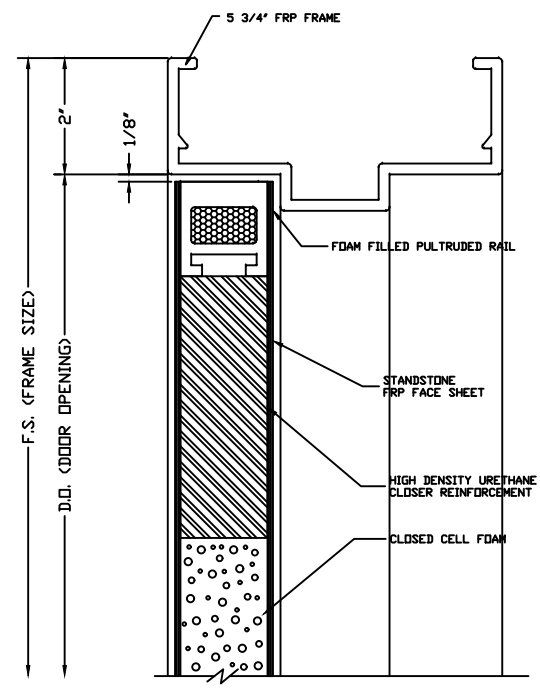

BUTT HINGE JAMB DETAIL
(NOT AVAILABLE ON BEVELED STILE)

CONTINUOUS HINGE JAMB DETAIL

LOCK JAMB DETAIL

LOCK JAMB DETAIL
(OPTIONAL SQUARE STILE)

HEAD DETAIL

MEETING STILES (STANDARD)

MEETING STILES OPTIONAL SQUARE STILE

MEETING STILES WITH OPTIONAL ASTRAGAL

MEETING STILES WITH OPTIONAL DUAL BEVELED STILE

LOUVER WITH INSECT
SCREEN DETAIL

SILL DETAIL

1/4" GLASS VISION LITE KIT DETAIL

1" GLASS VISION LITE KIT DETAIL

		SPECIAL-LITE, INC. 860 South Williams Street P.O. BOX 6 DECATUR, MI 49045 WWW.SPECIAL-LITE.COM	
DRAWN BY: JMM REVISION:	AF-220 ALL FIBERGLASS COMPOSITE SANDSTONE-TEXTURED DOOR	DATE: 2/13/2018	SHEET NO. 1 OF 1
J 2/1/18 J 2/13/18	FILE: AF220DETAILS.dwg		