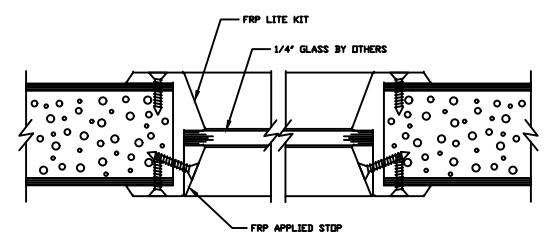

BUTT HINGE JAMB DETAIL
(NOT AVAILABLE ON BEVELED STILE)

CONTINUOUS HINGE JAMB DETAIL

LOCK JAMB DETAIL

LOCK JAMB DETAIL
(OPTIONAL SQUARE STILE)

HEAD DETAIL

MEETING STILES (STANDARD)

MEETING STILES OPTIONAL SQUARE STILE

MEETING STILES WITH OPTIONAL ASTRAGAL

MEETING STILES WITH OPTIONAL DUAL BEVELED STILE

LOUVER WITH INSECT
SCREEN DETAIL

SILL DETAIL

1/4" GLASS VISION LITE KIT DETAIL

1" GLASS VISION LITE KIT DETAIL

		SPECIAL-LITE, INC. 860 South Williams Street P.O. BOX 6 DECATUR, MI 49045 WWW.SPECIAL-LITE.COM	
DRAWN BY: JMM REVISION: AF-220 ALL FIBERGLASS COMPOSITE SANDSTONE-TEXTURED DOOR G 12/18/17 H 1/15/18 J	DATE: 1/18/2018	SHEET NO. 1 OF 1	FILE: AF220DETAILS.dwg