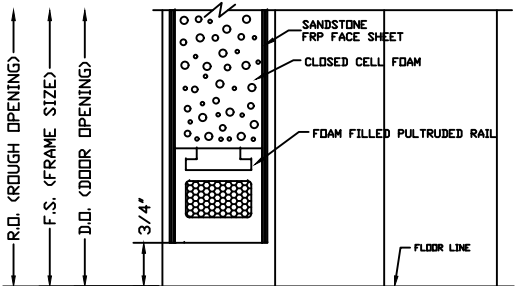

BUTT HINGE JAMB DETAIL
(NOT AVAILABLE ON BEVELED STILE)

CONTINUOUS HINGE JAMB DETAIL

LOCK JAMB DETAIL

LOCK JAMB DETAIL
(OPTIONAL SQUARE STILE)

HEAD DETAIL

MEETING STILES (STANDARD)

MEETING STILES OPTIONAL SQUARE STILE

MEETING STILES WITH OPTIONAL ASTRAGAL

MEETING STILES WITH OPTIONAL DUAL BEVELED STILE

LOUVER WITH INSECT
SCREEN DETAIL

SILL DETAIL

1/4" GLASS VISION LITE KIT DETAIL

1" GLASS VISION LITE KIT DETAIL

		SPECIAL-LITE, INC. 860 South Williams Street P.O. BOX 6 DECATUR, MI 49045 WWW.SPECIAL-LITE.COM	
DRAWN BY: JMM REVISION:	AF-220 ALL FIBERGLASS COMPOSITE SANDSTONE-TEXTURED DOOR	DATE: 2/13/2018	SHEET NO. 1 OF 1
J 2/1/18 J 2/13/18	FILE: AF220DETAILS.dwg		