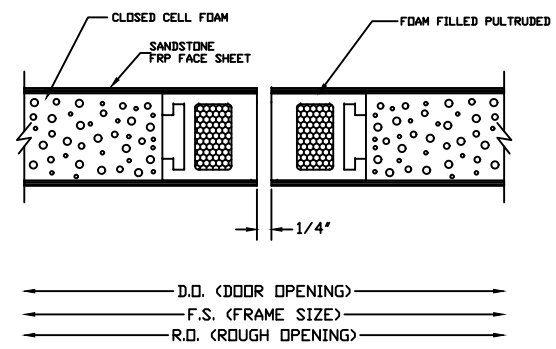

BUTT HINGE JAMB DETAIL
(NOT AVAILABLE ON BEVELED STILE)

CONTINUOUS HINGE JAMB DETAIL

LOCK JAMB DETAIL

LOCK JAMB DETAIL
(OPTIONAL SQUARE STILE)

HEAD DETAIL

MEETING STILES (STANDARD)

MEETING STILES OPTIONAL SQUARE STILE

MEETING STILES WITH OPTIONAL ASTRAGAL

MEETING STILES WITH OPTIONAL DUAL BEVELED STILE

LOUVER WITH INSECT
SCREEN DETAIL

SILL DETAIL

1/4" GLASS VISION LITE KIT DETAIL

1" GLASS VISION LITE KIT DETAIL

		SPECIAL-LITE, INC. 860 South Williams Street P.O. BOX 6 DECATUR, MI 49045 WWW.SPECIAL-LITE.COM	
DRAWN BY: JMM REVISION:	AF-220 ALL FIBERGLASS COMPOSITE SANDSTONE-TEXTURED DOOR	DATE: 2/13/2018	SHEET NO. 1 OF 1
J 2/1/18 J 2/13/18	FILE: AF220DETAILS.dwg		