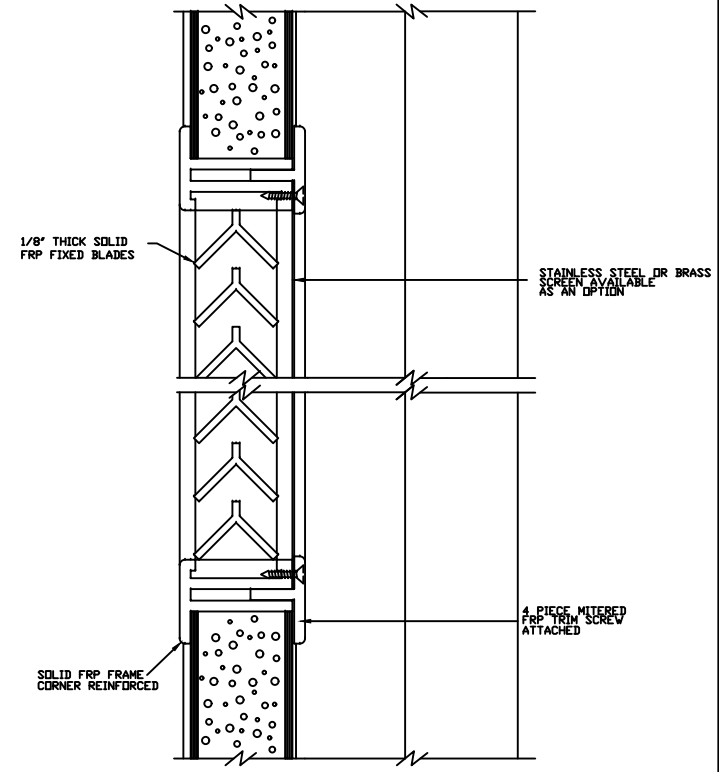

BUTT HINGE JAMB DETAIL
(NOT AVAILABLE ON BEVELED STILE)

CONTINUOUS HINGE JAMB DETAIL

LOCK JAMB DETAIL

LOCK JAMB DETAIL
(OPTIONAL SQUARE STILE)

HEAD DETAIL

MEETING STILES (STANDARD)

MEETING STILES OPTIONAL SQUARE STILE

MEETING STILES WITH OPTIONAL ASTRAGAL

MEETING STILES WITH OPTIONAL DUAL BEVELED STILE

LOUVER WITH INSECT
SCREEN DETAIL

SILL DETAIL

1/4" GLASS VISION LITE KIT DETAIL

1" GLASS VISION LITE KIT DETAIL

		SPECIAL-LITE, INC. 860 South Williams Street P.O. BOX 6 DECATUR, MI 49045 WWW.SPECIAL-LITE.COM	
DRAWN BY: JMM REVISION: AF-220 ALL FIBERGLASS COMPOSITE SANDSTONE-TEXTURED DOOR G 12/18/17 H 1/15/18 J	DATE: 1/18/2018	SHEET NO. 1 OF 1	FILE: AF220DETAILS.dwg