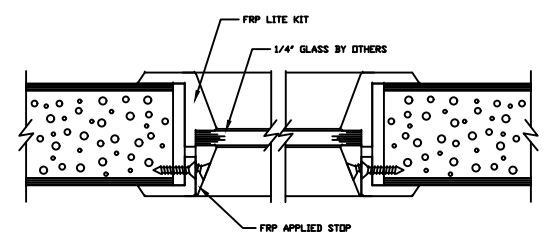

BUTT HINGE JAMB DETAIL
(NOT AVAILABLE ON BEVELED STILE)

CONTINUOUS HINGE JAMB DETAIL

LOCK JAMB DETAIL

LOCK JAMB DETAIL
(OPTIONAL SQUARE STILE)

HEAD DETAIL

MEETING STILES (STANDARD)

MEETING STILES OPTIONAL SQUARE STILE

MEETING STILES WITH OPTIONAL ASTRAGAL

MEETING STILES WITH OPTIONAL DUAL BEVELED STILE

LOUVER WITH INSECT
SCREEN DETAIL

SILL DETAIL

1/4" GLASS VISION LITE KIT DETAIL

1" GLASS VISION LITE KIT DETAIL

		SPECIAL-LITE, INC. 860 South Williams Street P.O. BOX 6 DECATUR, MI 49045 WWW.SPECIAL-LITE.COM	
DRAWN BY: JMM REVISION:	AF-220 ALL FIBERGLASS COMPOSITE SANDSTONE-TEXTURED DOOR	DATE: 2/13/2018	SHEET NO. 1 OF 1
J 2/1/18 J 2/13/18	FILE: AF220DETAILS.dwg		