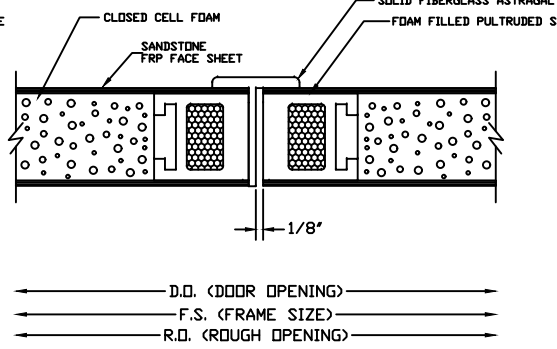

BUTT HINGE JAMB DETAIL
(NOT AVAILABLE ON BEVELED STILE)

CONTINUOUS HINGE JAMB DETAIL

LOCK JAMB DETAIL

LOCK JAMB DETAIL
(OPTIONAL SQUARE STILE)

HEAD DETAIL

MEETING STILES (STANDARD)

MEETING STILES OPTIONAL SQUARE STILE

MEETING STILES WITH OPTIONAL ASTRAGAL

MEETING STILES WITH OPTIONAL DUAL BEVELED STILE

LOUVER WITH INSECT
SCREEN DETAIL

SILL DETAIL

1/4" GLASS VISION LITE KIT DETAIL

1" GLASS VISION LITE KIT DETAIL

		SPECIAL-LITE, INC. 860 South Williams Street P.O. BOX 6 DECATUR, MI 49045 WWW.SPECIAL-LITE.COM	
DRAWN BY: JMM REVISION: AF-220 ALL FIBERGLASS COMPOSITE SANDSTONE-TEXTURED DOOR G 12/18/17 H 1/15/18 J	DATE: 1/18/2018	SHEET NO. 1 OF 1	FILE: AF220DETAILS.dwg