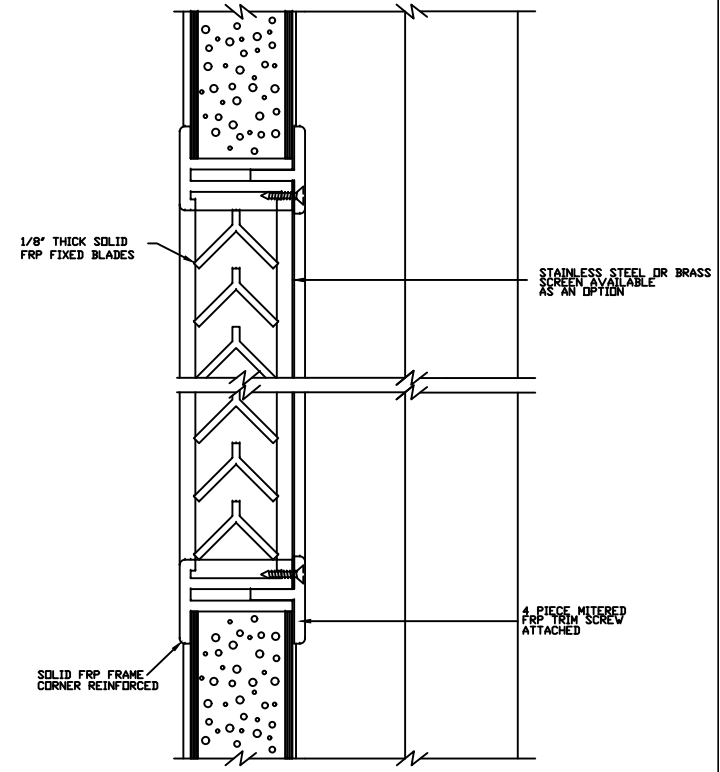

BUTT HINGE JAMB DETAIL  
(NOT AVAILABLE ON BEVELED STILE)

CONTINUOUS HINGE JAMB DETAIL

LOCK JAMB DETAIL

LOCK JAMB DETAIL  
(OPTIONAL SQUARE STILE)

HEAD DETAIL

MEETING STILES (STANDARD)

MEETING STILES OPTIONAL SQUARE STILE

MEETING STILES WITH OPTIONAL ASTRAGAL

MEETING STILES WITH OPTIONAL DUAL BEVELED STILE

SILL DETAIL

LOUVER WITH INSECT  
SCREEN DETAIL

1/4" GLASS VISION LITE KIT DETAIL

1" GLASS VISION LITE KIT DETAIL

		<b>SPECIAL-LITE, INC.</b> 860 South Williams Street P.O. BOX 6 DECATUR, MI 49045 <a href="http://WWW.SPECIAL-LITE.COM">WWW.SPECIAL-LITE.COM</a>	
DRAWN BY: JMM REVISION: J 2/1/18, L 3/22/18, K 2/13/18, M 6/6/18	AF-220 ALL FIBERGLASS COMPOSITE SANDSTONE-TEXTURED DOOR DATE: 6/6/2018	SHEET NO. 1 OF 1	FILE: AF220DETAILS.dwg