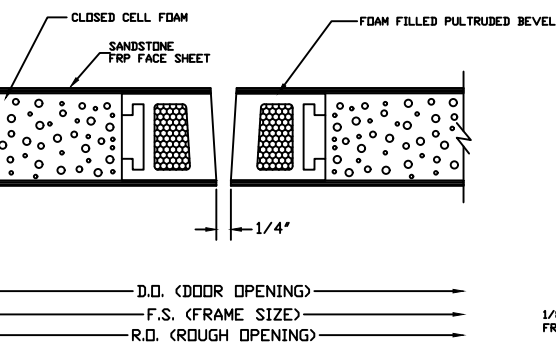

BUTT HINGE JAMB DETAIL
(NOT AVAILABLE ON BEVELED STILE)

CONTINUOUS HINGE JAMB DETAIL

LOCK JAMB DETAIL

LOCK JAMB DETAIL
(OPTIONAL SQUARE STILE)

HEAD DETAIL

MEETING STILES (STANDARD)

MEETING STILES OPTIONAL SQUARE STILE

MEETING STILES WITH OPTIONAL ASTRAGAL

MEETING STILES WITH OPTIONAL DUAL BEVELED STILE

LOUVER WITH INSECT
SCREEN DETAIL

SILL DETAIL

1/4" GLASS VISION LITE KIT DETAIL

1" GLASS VISION LITE KIT DETAIL

		SPECIAL-LITE, INC. 860 South Williams Street P.O. BOX 6 DECATUR, MI 49045 WWW.SPECIAL-LITE.COM	
DRAWN BY: JMM REVISION:	AF-220 ALL FIBERGLASS COMPOSITE SANDSTONE-TEXTURED DOOR	DATE: 2/13/2018	SHEET NO. 1 OF 1
J 2/1/18 J 2/13/18	FILE: AF220DETAILS.dwg		