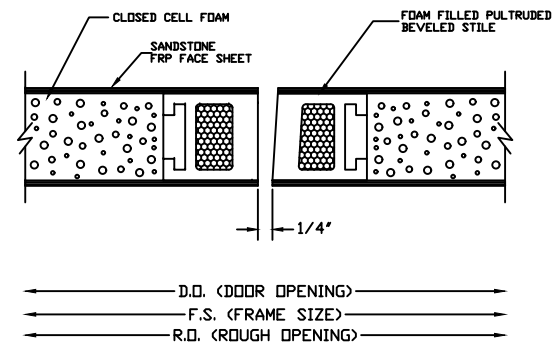

BUTT HINGE JAMB DETAIL
(NOT AVAILABLE ON BEVELED STILE)

CONTINUOUS HINGE JAMB DETAIL

LOCK JAMB DETAIL

LOCK JAMB DETAIL
(OPTIONAL SQUARE STILE)

HEAD DETAIL

MEETING STILES (STANDARD)

MEETING STILES OPTIONAL SQUARE STILE

MEETING STILES WITH OPTIONAL ASTRAGAL

MEETING STILES WITH OPTIONAL DUAL BEVELED STILE

LOUVER WITH INSECT
SCREEN DETAIL

SILL DETAIL

1/4" GLASS VISION LITE KIT DETAIL

1" GLASS VISION LITE KIT DETAIL

		SPECIAL-LITE, INC. 860 South Williams Street P.O. BOX 6 DECATUR, MI 49045 WWW.SPECIAL-LITE.COM	
DRAWN BY: JMM REVISION:	AF-220 ALL FIBERGLASS COMPOSITE SANDSTONE-TEXTURED DOOR	DATE: 2/13/2018	SHEET NO. 1 OF 1
J 2/1/18 J 2/13/18	FILE: AF220DETAILS.dwg		