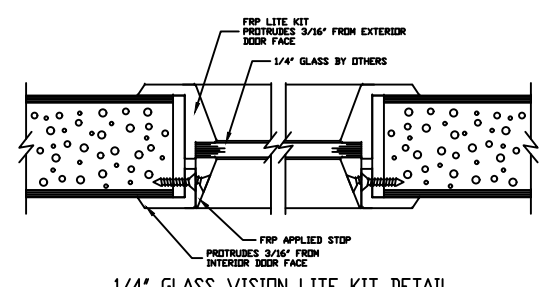

MEETING STILES WITH OPTIONAL ASTRAGAL

MEETING STILES WITH OPTIONAL DUAL BEVELED STILE

SILL DETAIL

LOUVER WITH INSECT  
SCREEN DETAIL

1/4" GLASS VISION LITE KIT DETAIL

1" GLASS VISION LITE KIT DETAIL

		<b>SPECIAL-LITE, INC.</b> 860 South Williams Street P.O. BOX 6 DECATUR, MI 49045 <a href="http://WWW.SPECIAL-LITE.COM">WWW.SPECIAL-LITE.COM</a>	
DRAWN BY: JMM REVISION: J 2/1/18, L 3/22/18, K 2/13/18, M 6/6/18	AF-220 ALL FIBERGLASS COMPOSITE SANDSTONE-TEXTURED DOOR DATE: 6/6/2018	SHEET NO. 1 OF 1	FILE: AF220DETAILS.dwg