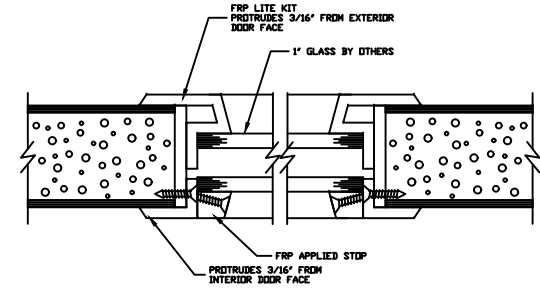

MEETING STILES WITH OPTIONAL ASTRAGAL

MEETING STILES WITH OPTIONAL DUAL BEVELED STILE

SILL DETAIL

LOUVER WITH INSECT  
SCREEN DETAIL

1/4" GLASS VISION LITE KIT DETAIL

1" GLASS VISION LITE KIT DETAIL

		<b>SPECIAL-LITE, INC.</b> 860 South Williams Street P.O. BOX 6 DECATUR, MI 49045 <a href="http://WWW.SPECIAL-LITE.COM">WWW.SPECIAL-LITE.COM</a>	
DRAWN BY: JMM REVISION: J 2/1/18, L 3/22/18, K 2/13/18, M 6/6/18	AF-220 ALL FIBERGLASS COMPOSITE SANDSTONE-TEXTURED DOOR DATE: 6/6/2018	SHEET NO. 1 OF 1	FILE: AF220DETAILS.dwg