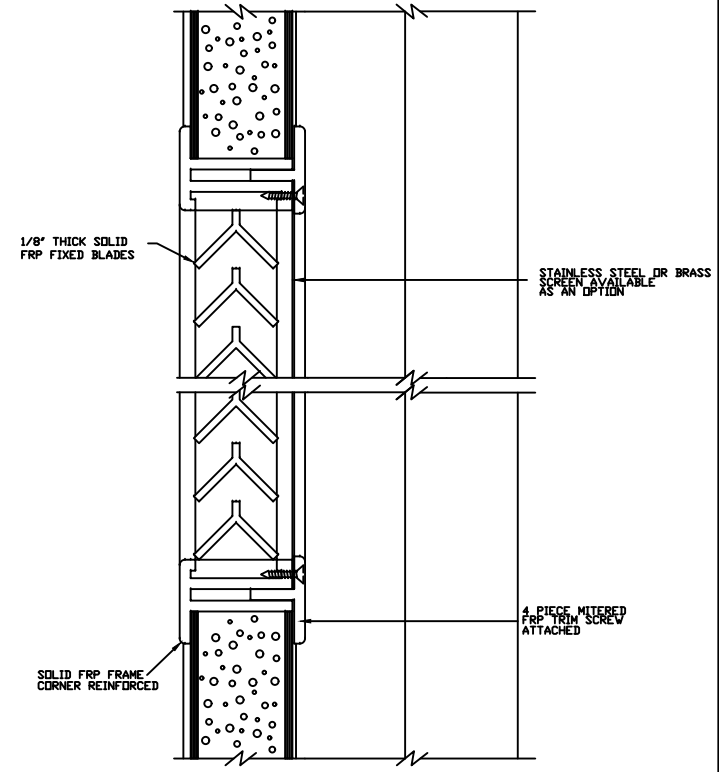

BUTT HINGE JAMB DETAIL
(NOT AVAILABLE ON BEVELED STILE)

CONTINUOUS HINGE JAMB DETAIL

LOCK JAMB DETAIL

LOCK JAMB DETAIL
(OPTIONAL SQUARE STILE)

HEAD DETAIL

MEETING STILES (STANDARD)

MEETING STILES OPTIONAL SQUARE STILE

MEETING STILES WITH OPTIONAL ASTRAGAL

MEETING STILES WITH OPTIONAL DUAL BEVELED STILE

LOUVER WITH INSECT
SCREEN DETAIL

SILL DETAIL

1/4" GLASS VISION LITE KIT DETAIL

1" GLASS VISION LITE KIT DETAIL

		SPECIAL-LITE, INC. 860 South Williams Street P.O. BOX 6 DECATUR, MI 49045 WWW.SPECIAL-LITE.COM	
DRAWN BY: JMM REVISION:	AF-220 ALL FIBERGLASS COMPOSITE SANDSTONE-TEXTURED DOOR	DATE: 2/13/2018	SHEET NO. 1 OF 1
J 2/1/18 J 2/13/18	FILE: AF220DETAILS.dwg		