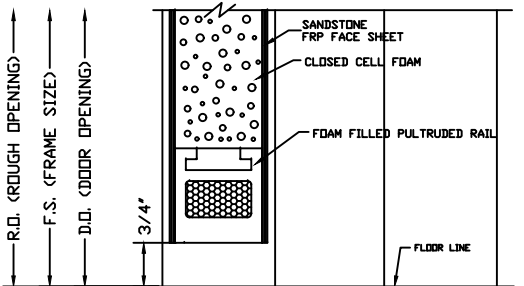

BUTT HINGE JAMB DETAIL
(NOT AVAILABLE ON BEVELED STILE)

CONTINUOUS HINGE JAMB DETAIL

LOCK JAMB DETAIL

LOCK JAMB DETAIL
(OPTIONAL SQUARE STILE)

HEAD DETAIL

MEETING STILES (STANDARD)

MEETING STILES OPTIONAL SQUARE STILE

MEETING STILES WITH OPTIONAL ASTRAGAL

MEETING STILES WITH OPTIONAL DUAL BEVELED STILE

LOUVER WITH INSECT
SCREEN DETAIL

SILL DETAIL

1/4" GLASS VISION LITE KIT DETAIL

1" GLASS VISION LITE KIT DETAIL

		SPECIAL-LITE, INC. 860 South Williams Street P.O. BOX 6 DECATUR, MI 49045 WWW.SPECIAL-LITE.COM	
DRAWN BY: JMM REVISION: AF-220 ALL FIBERGLASS COMPOSITE SANDSTONE-TEXTURED DOOR G 12/18/17 H 1/15/18 J	DATE: 1/18/2018	SHEET NO. 1 OF 1	FILE: AF220DETAILS.dwg