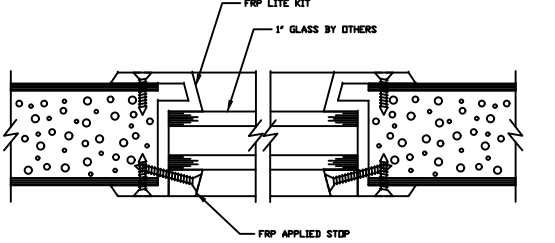

MEETING STILES WITH OPTIONAL ASTRAGAL

MEETING STILES WITH OPTIONAL DUAL BEVELED STILE

LOUVER WITH INSECT
SCREEN DETAIL

SILL DETAIL

1/4" GLASS VISION LITE KIT DETAIL

1" GLASS VISION LITE KIT DETAIL

		SPECIAL-LITE, INC. 860 South Williams Street P.O. BOX 6 DECATUR, MI 49045 WWW.SPECIAL-LITE.COM	
DRAWN BY: JMM REVISION: AF-220 ALL FIBERGLASS COMPOSITE SANDSTONE-TEXTURED DOOR G 12/18/17 H 1/15/18 J	DATE: 1/18/2018	SHEET NO. 1 OF 1	FILE: AF220DETAILS.dwg