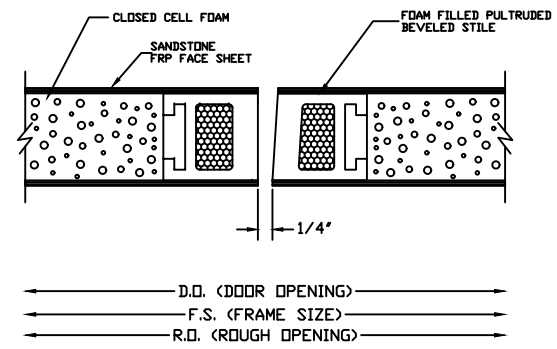

BUTT HINGE JAMB DETAIL
(NOT AVAILABLE ON BEVELED STILE)

CONTINUOUS HINGE JAMB DETAIL

LOCK JAMB DETAIL

LOCK JAMB DETAIL
(OPTIONAL SQUARE STILE)

HEAD DETAIL

MEETING STILES (STANDARD)

MEETING STILES OPTIONAL SQUARE STILE

MEETING STILES WITH OPTIONAL ASTRAGAL

MEETING STILES WITH OPTIONAL DUAL BEVELED STILE

LOUVER WITH INSECT
SCREEN DETAIL

SILL DETAIL

1/4" GLASS VISION LITE KIT DETAIL

1" GLASS VISION LITE KIT DETAIL

		SPECIAL-LITE, INC. 860 South Williams Street P.O. BOX 6 DECATUR, MI 49045 WWW.SPECIAL-LITE.COM	
DRAWN BY: JMM REVISION: AF-220 ALL FIBERGLASS COMPOSITE SANDSTONE-TEXTURED DOOR G 12/18/17 H 1/15/18 J	DATE: 1/18/2018	SHEET NO. 1 OF 1	FILE: AF220DETAILS.dwg