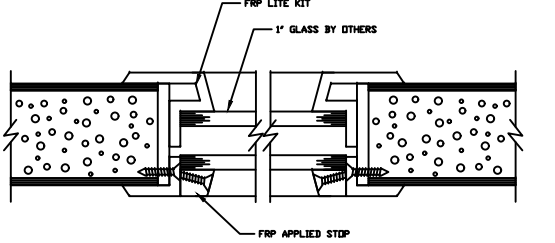

BUTT HINGE JAMB DETAIL
(NOT AVAILABLE ON BEVELED STILE)

CONTINUOUS HINGE JAMB DETAIL

LOCK JAMB DETAIL

LOCK JAMB DETAIL
(OPTIONAL SQUARE STILE)

HEAD DETAIL

MEETING STILES (STANDARD)

MEETING STILES OPTIONAL SQUARE STILE

MEETING STILES WITH OPTIONAL ASTRAGAL

MEETING STILES WITH OPTIONAL DUAL BEVELED STILE

LOUVER WITH INSECT
SCREEN DETAIL

SILL DETAIL

1/4" GLASS VISION LITE KIT DETAIL

1" GLASS VISION LITE KIT DETAIL

		SPECIAL-LITE, INC. 860 South Williams Street P.O. BOX 6 DECATUR, MI 49045 WWW.SPECIAL-LITE.COM	
DRAWN BY: JMM REVISION:	AF-220 ALL FIBERGLASS COMPOSITE SANDSTONE-TEXTURED DOOR	DATE: 2/13/2018	SHEET NO. 1 OF 1
J 2/1/18 J 2/13/18	FILE: AF220DETAILS.dwg		