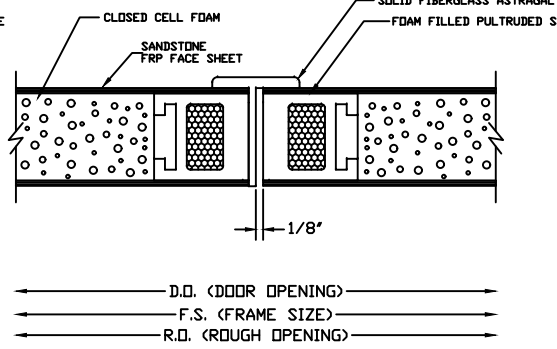

BUTT HINGE JAMB DETAIL
(NOT AVAILABLE ON BEVELED STILE)

CONTINUOUS HINGE JAMB DETAIL

LOCK JAMB DETAIL

LOCK JAMB DETAIL
(OPTIONAL SQUARE STILE)

HEAD DETAIL

MEETING STILES (STANDARD)

MEETING STILES OPTIONAL SQUARE STILE

MEETING STILES WITH OPTIONAL ASTRAGAL

MEETING STILES WITH OPTIONAL DUAL BEVELED STILE

LOUVER WITH INSECT
SCREEN DETAIL

SILL DETAIL

1/4" GLASS VISION LITE KIT DETAIL

1" GLASS VISION LITE KIT DETAIL

		SPECIAL-LITE, INC. 860 South Williams Street P.O. BOX 6 DECATUR, MI 49045 WWW.SPECIAL-LITE.COM	
DRAWN BY: JMM REVISION:	AF-220 ALL FIBERGLASS COMPOSITE SANDSTONE-TEXTURED DOOR	DATE: 2/13/2018	SHEET NO. 1 OF 1
J 2/1/18 J 2/13/18	FILE: AF220DETAILS.dwg		