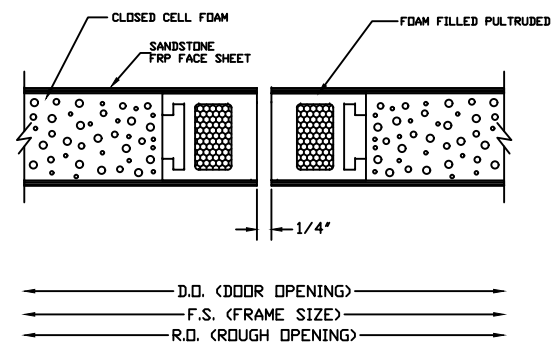

BUTT HINGE JAMB DETAIL
(NOT AVAILABLE ON BEVELED STILE)

CONTINUOUS HINGE JAMB DETAIL

LOCK JAMB DETAIL

LOCK JAMB DETAIL
(OPTIONAL SQUARE STILE)

HEAD DETAIL

MEETING STILES (STANDARD)

MEETING STILES OPTIONAL SQUARE STILE

MEETING STILES WITH OPTIONAL ASTRAGAL

MEETING STILES WITH OPTIONAL DUAL BEVELED STILE

LOUVER WITH INSECT
SCREEN DETAIL

SILL DETAIL

1/4" GLASS VISION LITE KIT DETAIL

1" GLASS VISION LITE KIT DETAIL

		SPECIAL-LITE, INC. 860 South Williams Street P.O. BOX 6 DECATUR, MI 49045 WWW.SPECIAL-LITE.COM	
DRAWN BY: JMM REVISION: AF-220 ALL FIBERGLASS COMPOSITE SANDSTONE-TEXTURED DOOR G 12/18/17 H 1/15/18 J	DATE: 1/18/2018	SHEET NO. 1 OF 1	FILE: AF220DETAILS.dwg