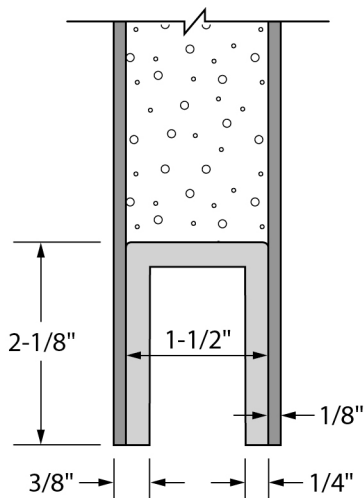

AF PULTRUDED DOOR DETAIL

Not to scale

Door Stile Edges

Top Rail

Standard Bottom Rail

Optional Flush Bottom Rail

AF PULTRUDED DETAIL

Not to scale