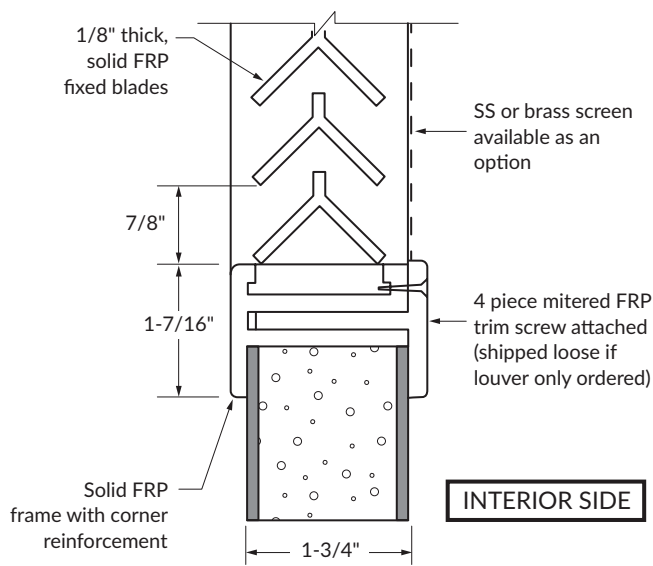

AF PULTRUDED DOOR LITE KIT & LOUVER

Not to scale

AF Fixed Louver Kit

1/4" AF Pultruded Door Vision Lite Kit

1" AF Pultruded Door Vision Lite Kit

AF LITE KIT CONFIGURATION

Not to scale

Standard Sizes

Narrow Lite

Half Lite

Full Lite

Typ. Lite Kit option
(glazing by others).
Other sizes available.

Standard Lite Sizes:

Narrow Lite: 6" x 36"

Half Lite: 24" x 36"

Full Lite: 24" x 64"

Standard sizes are based on 3' x 7' door.
Consult factory for other size configurations.

***Custom sizes available**

Standard Door Sizes:

2'-0" x length required

2'-8" x length required

3'-0" x length required

Max louver size is 24" wide (without stiffener or mullion) x requested height. Order height in 4" increments + 1/4" only.