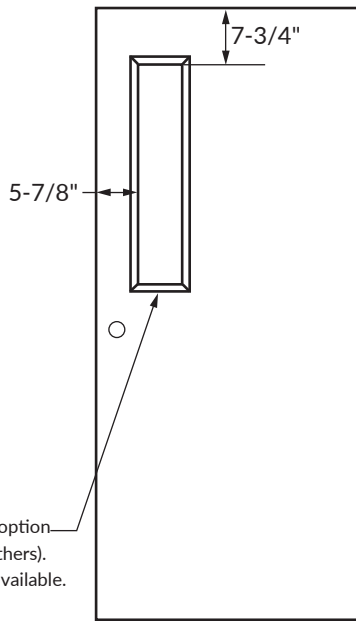

AF PULTRUDED DOOR LITE KIT & LOUVER

Not to scale

AF Fixed Louver Kit

1/4" AF Pultruded Door Vision Lite Kit

1" AF Pultruded Door Vision Lite Kit

AF LITE KIT CONFIGURATION

Not to scale

Standard Sizes

Narrow Lite

Half Lite

Full Lite

Typ. Lite Kit option
(glazing by others).
Other sizes available.

Standard Lite Sizes:

Narrow Lite: 6" x 36"

Half Lite: 24" x 36"

Full Lite: 24" x 64"

Standard sizes are based on 3' x 7' door.
Consult factory for other size configurations.

***Custom sizes available**

Standard Door Sizes:

2'-0" x length required

2'-8" x length required

3'-0" x length required

Max louver size is 24" wide (without stiffener or mullion) x requested height. Order height in 4" increments + 1/4" only.