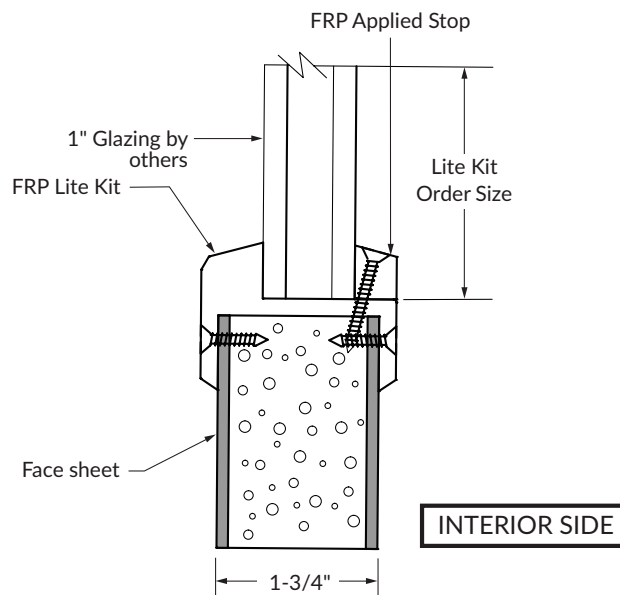

AF PULTRUDED DOOR LITE KIT & LOUVER

Not to scale

AF Fixed Louver Kit

1/4" AF Pultruded Door Vision Lite Kit

1" AF Pultruded Door Vision Lite Kit

AF LITE KIT CONFIGURATION

Not to scale

Standard Sizes

Narrow Lite

Half Lite

Full Lite

Typ. Lite Kit option
(glazing by others).
Other sizes available.

Standard Lite Sizes:

Narrow Lite: 6" x 36"

Half Lite: 24" x 36"

Full Lite: 24" x 64"

Standard sizes are based on 3' x 7' door.
Consult factory for other size configurations.

***Custom sizes available**

Standard Door Sizes:

2'-0" x length required

2'-8" x length required

3'-0" x length required

Max louver size is 24" wide (without stiffener or mullion) x requested height. Order height in 4" increments + 1/4" only.