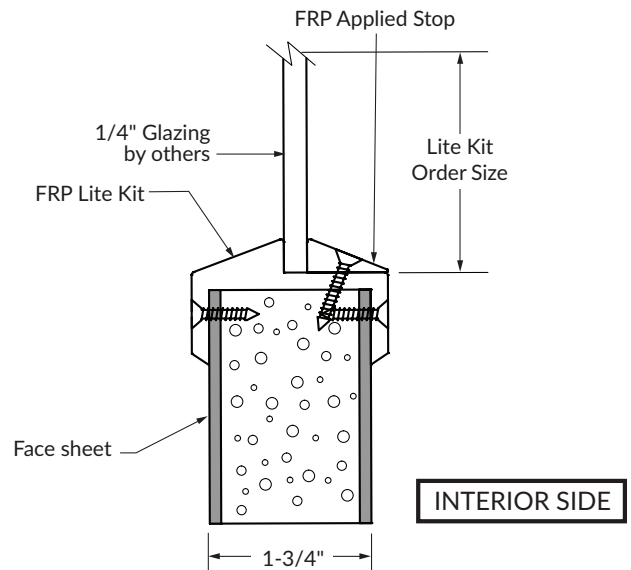

AF PULTRUDED DOOR LITE KIT & LOUVER

Not to scale

AF Fixed Louver Kit

1/4" AF Pultruded Door Vision Lite Kit

1" AF Pultruded Door Vision Lite Kit

AF LITE KIT CONFIGURATION

Not to scale

Standard Sizes

Narrow Lite

Half Lite

Full Lite

Typ. Lite Kit option
(glazing by others).
Other sizes available.

Standard Lite Sizes:

Narrow Lite: 6" x 36"

Half Lite: 24" x 36"

Full Lite: 24" x 64"

Standard sizes are based on 3' x 7' door.
Consult factory for other size configurations.

***Custom sizes available**

Standard Door Sizes:

2'-0" x length required

2'-8" x length required

3'-0" x length required

Max louver size is 24" wide (without stiffener or mullion) x requested height. Order height in 4" increments + 1/4" only.