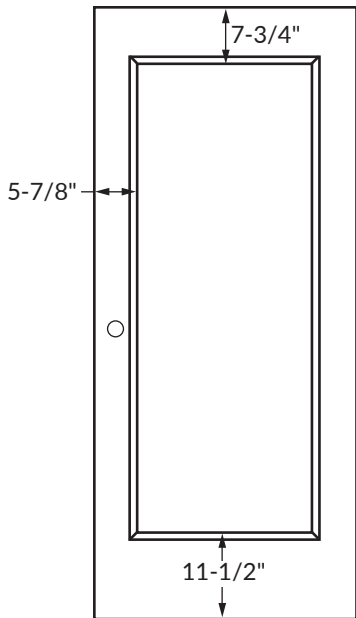

AF PULTRUDED DOOR LITE KIT & LOUVER

Not to scale

AF Fixed Louver Kit

1/4" AF Pultruded Door Vision Lite Kit

1" AF Pultruded Door Vision Lite Kit

AF LITE KIT CONFIGURATION

Not to scale

Standard Sizes

Narrow Lite

Half Lite

Full Lite

Typ. Lite Kit option
(glazing by others).
Other sizes available.

Standard Lite Sizes:

Narrow Lite: 6" x 36"

Half Lite: 24" x 36"

Full Lite: 24" x 64"

Standard sizes are based on 3' x 7' door.
Consult factory for other size configurations.

***Custom sizes available**

Standard Door Sizes:

2'-0" x length required

2'-8" x length required

3'-0" x length required

Max louver size is 24" wide (without stiffener or mullion) x requested height. Order height in 4" increments + 1/4" only.