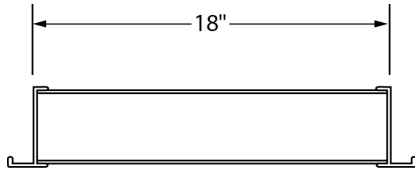

Standard sizes are based on 3' x 7' door.
Consult factory for other size configurations.

***Custom sizes available**

Standard Door Sizes:

2'-0" x length required

2'-8" x length required

3'-0" x length required

3'-6" x length required

4'-0" x length required

***Custom widths available**

AF LOUVER CONFIGURATION

Not to scale

Standard Sizes

Top or Bottom Louver

Bottom Louver with Lite above

Double Louver

Full Louver

AF WALL LOUVER

Not to scale

Standard Sizes for Single Fixed Wall Louver

Louver Elevation

Louver Section

NOTE:

Max louver size is 24" wide (without stiffener or mullion) x requested height. Order height in 4" increments + 1/4" only.