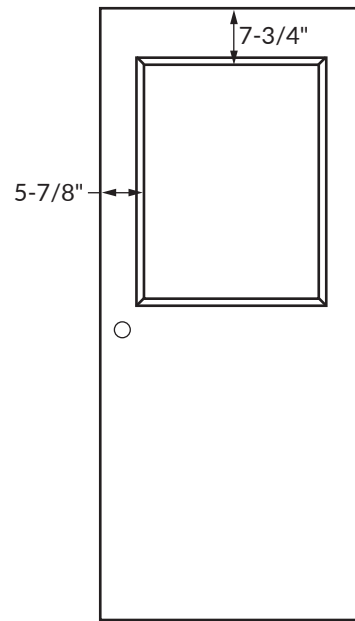

AF PULTRUDED DOOR LITE KIT & LOUVER

Not to scale

AF Fixed Louver Kit

1/4" AF Pultruded Door Vision Lite Kit

1" AF Pultruded Door Vision Lite Kit

AF LITE KIT CONFIGURATION

Not to scale

Standard Sizes

Narrow Lite

Half Lite

Full Lite

Typ. Lite Kit option
(glazing by others).
Other sizes available.

Standard Lite Sizes:

Narrow Lite: 6" x 36"

Half Lite: 24" x 36"

Full Lite: 24" x 64"

Standard sizes are based on 3' x 7' door.
Consult factory for other size configurations.

***Custom sizes available**

Standard Door Sizes:

2'-0" x length required

2'-8" x length required

3'-0" x length required

Max louver size is 24" wide (without stiffener or mullion) x requested height. Order height in 4" increments + 1/4" only.