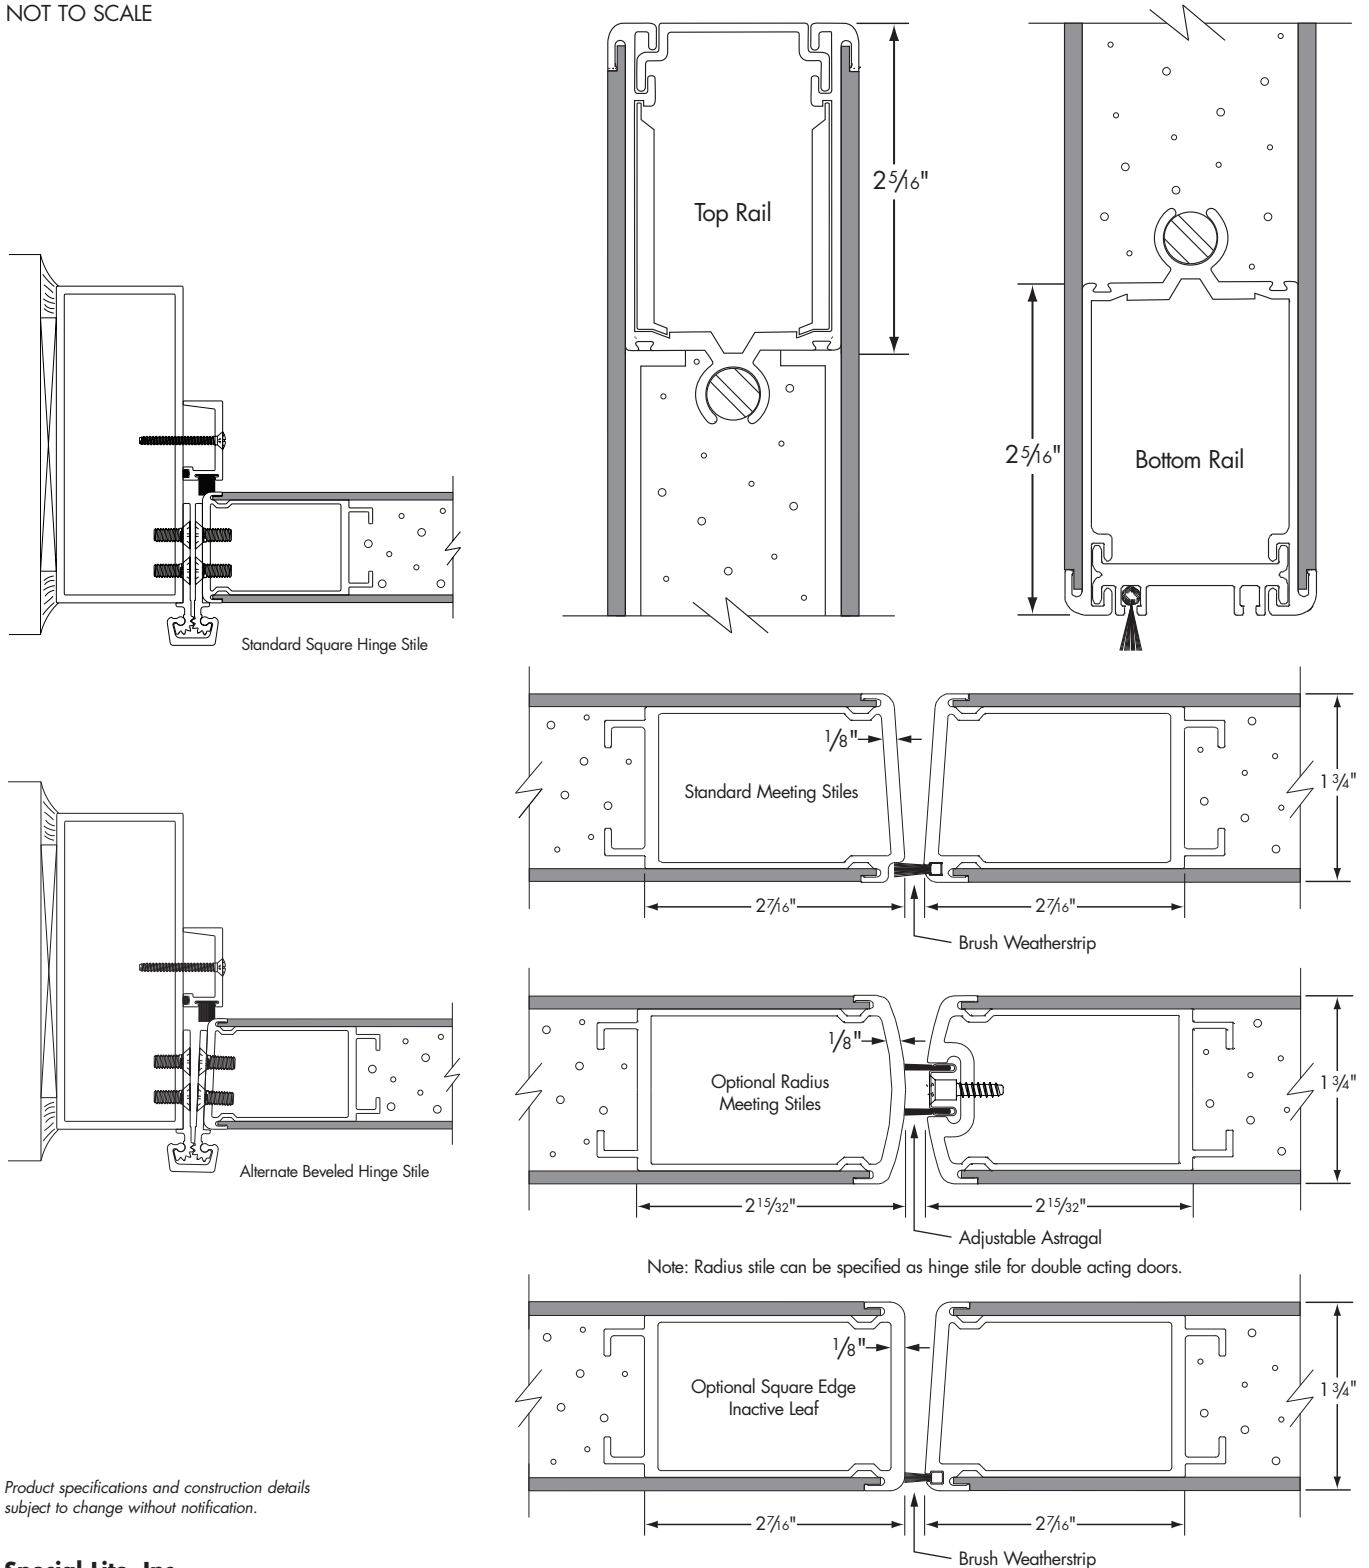

FRP/Aluminum Hybrid Door Detail

NOT TO SCALE

Note: Radius stile can be specified as hinge stile for double acting doors.

Product specifications and construction details subject to change without notification.