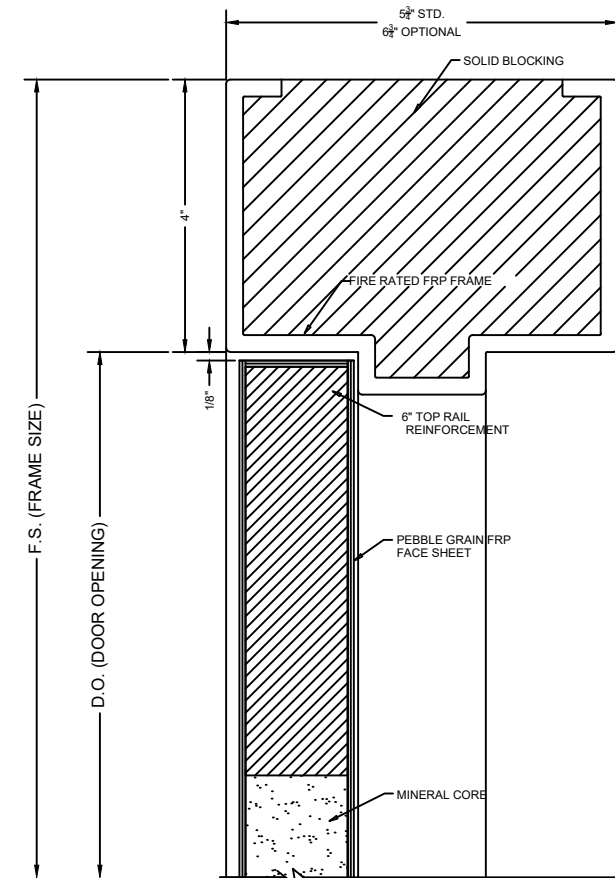

BUTT HINGE DETAIL

LOCK JAMB DETAIL

DOOR HEAD DETAIL

DOOR HEAD DETAIL
OPTIONAL 4" HEAD

MEETING STILE EDGES OF PAIR

SILL DETAIL

VISION LITE KIT DETAIL 1/4" GLASS

VISION LITE KIT DETAIL 3/16" GLASS

 Special-Lite ENGINEERED ARCHITECTURAL SOLUTIONS		SPECIAL-LITE, INC. 860 South Williams Street P.O. BOX 6 DECATUR, MI 49045 WWW.SPECIAL-LITE.COM	
		DRAWN BY: JMM REVISION: A 4/27/17 C B 5/30/17 D	FR-20P, 45P, 60P, 90P FIRE-RATED PEBBLE GRAIN ALL-FIBERGLASS DOOR DATE: 5/30/2017 SHEET NO. 1 OF 1 FILE:FRP_DP_20170504.dwg