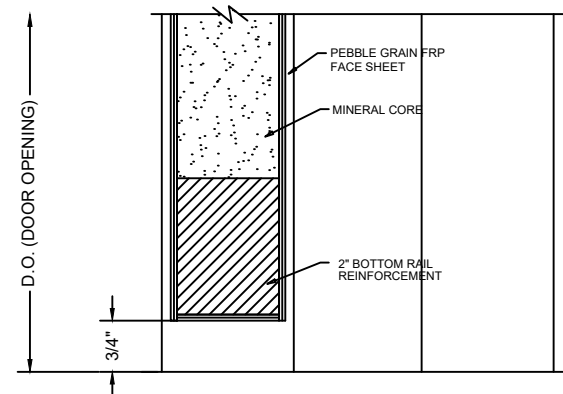

BUTT HINGE DETAIL

LOCK JAMB DETAIL

DOOR HEAD DETAIL

DOOR HEAD DETAIL
OPTIONAL 4" HEAD

MEETING STILE EDGES OF PAIR

SILL DETAIL

VISION LITE KIT DETAIL 1/4" GLASS

VISION LITE KIT DETAIL 3/16" GLASS