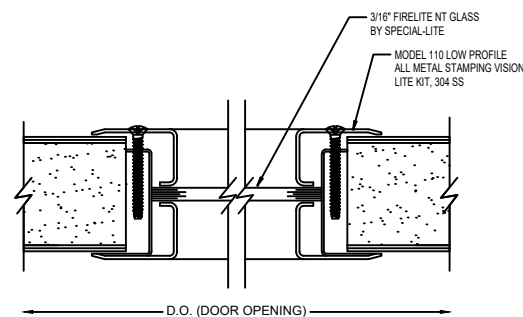

BUTT HINGE DETAIL

LOCK JAMB DETAIL

DOOR HEAD DETAIL

DOOR HEAD DETAIL
OPTIONAL 4" HEAD

MEETING STILE EDGES OF PAIR

SILL DETAIL

VISION LITE KIT DETAIL 1/4" GLASS

VISION LITE KIT DETAIL 3/16" GLASS