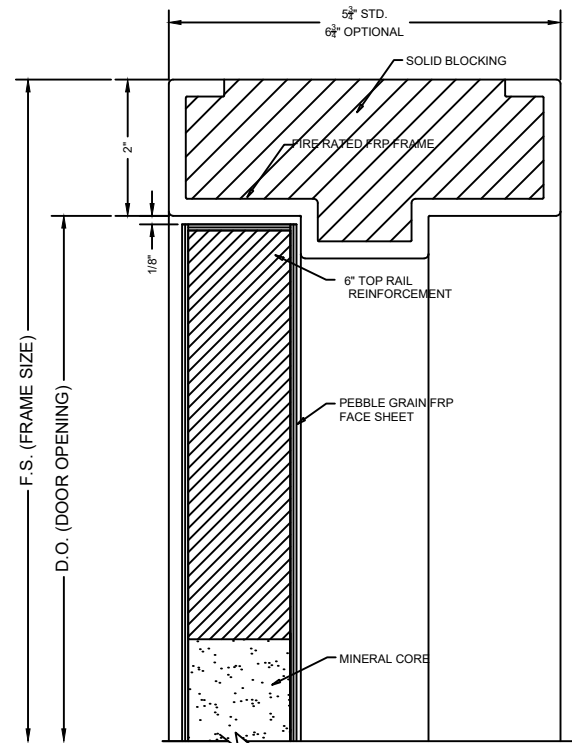

BUTT HINGE DETAIL

LOCK JAMB DETAIL

DOOR HEAD DETAIL

DOOR HEAD DETAIL
OPTIONAL 4" HEAD

MEETING STILE EDGES OF PAIR

SILL DETAIL

VISION LITE KIT DETAIL 1/4" GLASS

VISION LITE KIT DETAIL 3/16" GLASS