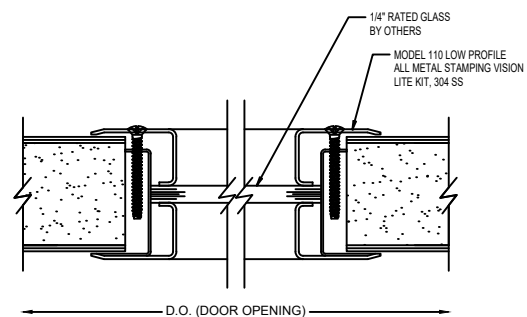

BUTT HINGE DETAIL

LOCK JAMB DETAIL

DOOR HEAD DETAIL

DOOR HEAD DETAIL
OPTIONAL 4" HEAD

MEETING STILE EDGES OF PAIR

SILL DETAIL

VISION LITE KIT DETAIL 1/4" GLASS

VISION LITE KIT DETAIL 3/16" GLASS