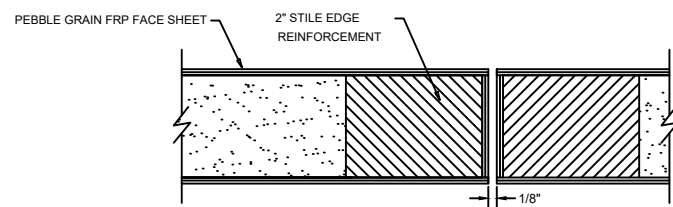

BUTT HINGE DETAIL

LOCK JAMB DETAIL

DOOR HEAD DETAIL

DOOR HEAD DETAIL
OPTIONAL 4" HEAD

MEETING STILE EDGES OF PAIR

SILL DETAIL

VISION LITE KIT DETAIL 1/4" GLASS

VISION LITE KIT DETAIL 3/16" GLASS