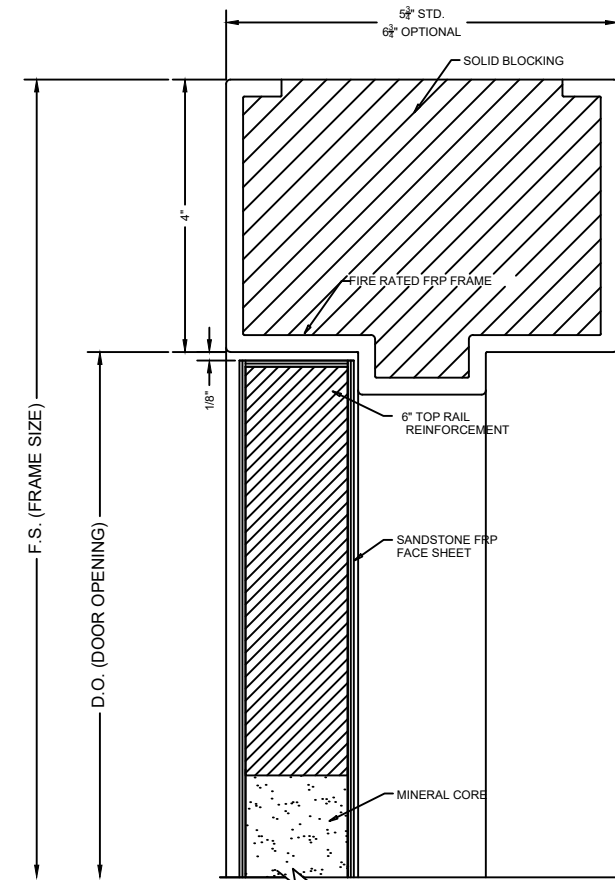

BUTT HINGE DETAIL

LOCK JAMB DETAIL

DOOR HEAD DETAIL

DOOR HEAD DETAIL
OPTIONAL 4" HEAD

MEETING STILE EDGES OF PAIR

SILL DETAIL

VISION LITE KIT DETAIL 1/4" GLASS

VISION LITE KIT DETAIL 3/16" GLASS

		SPECIAL-LITE, INC. 860 South Williams Street P.O. BOX 6 DECATUR, MI 49045 WWW.SPECIAL-LITE.COM	
DRAWN BY: JMM REVISION A 4/27/17 C B 5/30/17 D	FR20S, 45S, 60S, 90S FIRE-RATED SANDSTONE ALL-FIBERGLASS DOOR	DATE: 5/30/2017	SHEET NO. 1 OF 1 FILE:FR20S_45S_60S_90SDETAILS