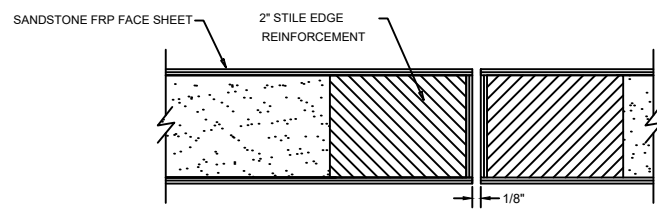

BUTT HINGE DETAIL

LOCK JAMB DETAIL

DOOR HEAD DETAIL

DOOR HEAD DETAIL
OPTIONAL 4" HEAD

MEETING STILE EDGES OF PAIR

SILL DETAIL

VISION LITE KIT DETAIL 1/4" GLASS

VISION LITE KIT DETAIL 3/16" GLASS

		SPECIAL-LITE, INC. 860 South Williams Street P.O. BOX 6 DECATUR, MI 49045 WWW.SPECIAL-LITE.COM	
DRAWN BY: JMM REVISION A 4/27/17 C B 5/30/17 D	FR20S, 45S, 60S, 90S FIRE-RATED SANDSTONE ALL-FIBERGLASS DOOR	DATE: 5/30/2017	SHEET NO. 1 OF 1 FILE:FR20S_45S_60S_90SDETAILS