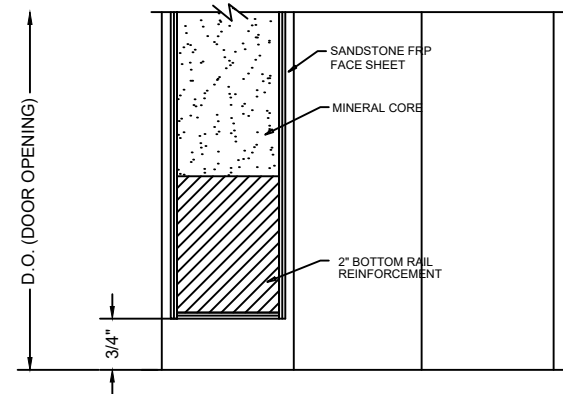

BUTT HINGE DETAIL

LOCK JAMB DETAIL

DOOR HEAD DETAIL

DOOR HEAD DETAIL
OPTIONAL 4" HEAD

MEETING STILE EDGES OF PAIR

SILL DETAIL

VISION LITE KIT DETAIL 1/4" GLASS

VISION LITE KIT DETAIL 3/16" GLASS

		SPECIAL-LITE, INC. 860 South Williams Street P.O. BOX 6 DECATUR, MI 49045 WWW.SPECIAL-LITE.COM	
DRAWN BY: JMM REVISION A 4/27/17 C B 5/30/17 D	FR20S, 45S, 60S, 90S FIRE-RATED SANDSTONE ALL-FIBERGLASS DOOR	DATE: 5/30/2017	SHEET NO. 1 OF 1 FILE:FR20S_45S_60S_90SDETAILS