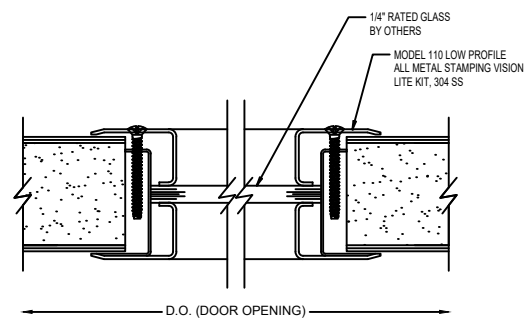

BUTT HINGE DETAIL

LOCK JAMB DETAIL

DOOR HEAD DETAIL

DOOR HEAD DETAIL
OPTIONAL 4" HEAD

MEETING STILE EDGES OF PAIR

SILL DETAIL

VISION LITE KIT DETAIL 1/4" GLASS

VISION LITE KIT DETAIL 3/16" GLASS