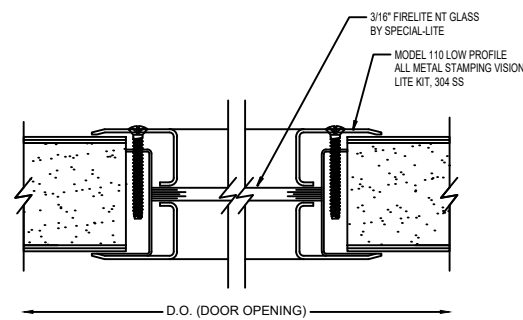

BUTT HINGE DETAIL

LOCK JAMB DETAIL

DOOR HEAD DETAIL

DOOR HEAD DETAIL
OPTIONAL 4" HEAD

MEETING STILE EDGES OF PAIR

SILL DETAIL

VISION LITE KIT DETAIL 1/4" GLASS

VISION LITE KIT DETAIL 3/16" GLASS