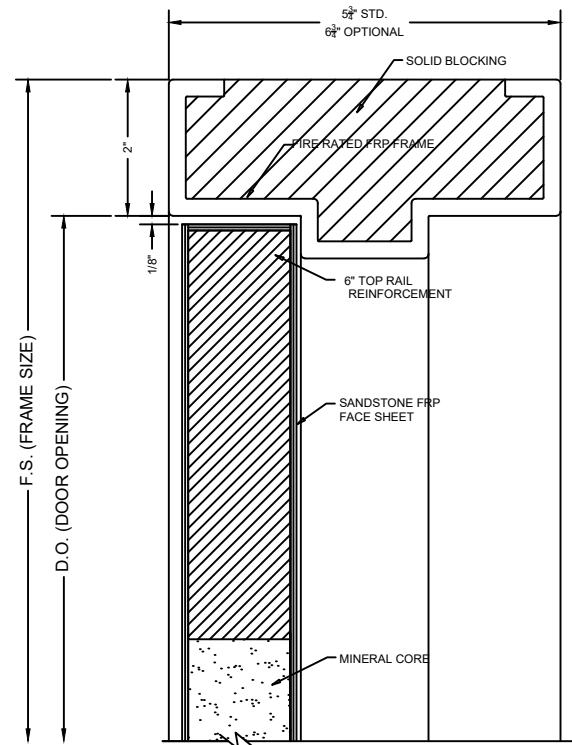

BUTT HINGE DETAIL

LOCK JAMB DETAIL

DOOR HEAD DETAIL

DOOR HEAD DETAIL
OPTIONAL 4" HEAD

MEETING STILE EDGES OF PAIR

SILL DETAIL

VISION LITE KIT DETAIL 1/4" GLASS

VISION LITE KIT DETAIL 3/16" GLASS

		SPECIAL-LITE, INC. 860 South Williams Street P.O. BOX 6 DECATUR, MI 49045 WWW.SPECIAL-LITE.COM	
DRAWN BY: JMM REVISION A 4/27/17 C B 5/30/17 D	FR20S, 45S, 60S, 90S FIRE-RATED SANDSTONE ALL-FIBERGLASS DOOR	DATE: 5/30/2017	SHEET NO. 1 OF 1 FILE:FR20S_45S_60S_90SDETAILS