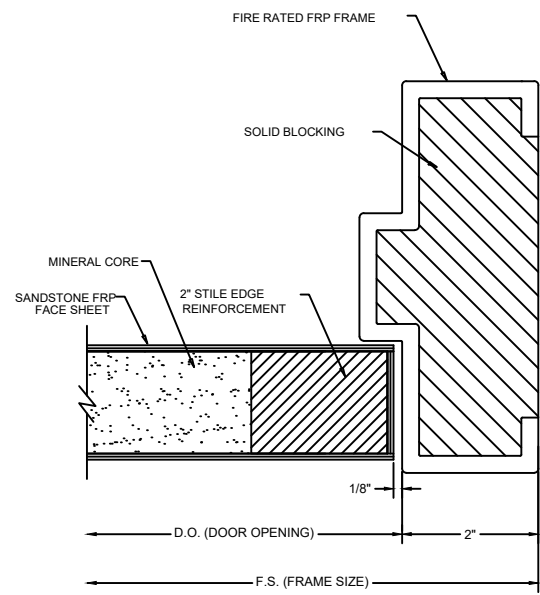

BUTT HINGE DETAIL

LOCK JAMB DETAIL

DOOR HEAD DETAIL

DOOR HEAD DETAIL
OPTIONAL 4" HEAD

MEETING STILE EDGES OF PAIR

SILL DETAIL

VISION LITE KIT DETAIL 1/4" GLASS

VISION LITE KIT DETAIL 3/16" GLASS

		SPECIAL-LITE, INC. 860 South Williams Street P.O. BOX 6 DECATUR, MI 49045 WWW.SPECIAL-LITE.COM	
DRAWN BY: JMM REVISION A 4/27/17 C B 5/30/17 D	FR20S, 45S, 60S, 90S FIRE-RATED SANDSTONE ALL-FIBERGLASS DOOR	DATE: 5/30/2017	SHEET NO. 1 OF 1 FILE:FR20S_45S_60S_90SDETAILS