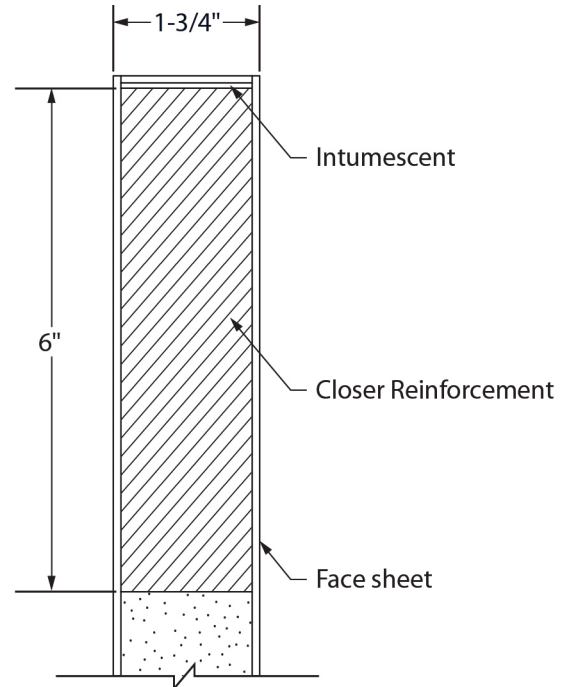

## All-Fiberglass Door Sections

Not to scale

**Door Stile Edges**

**Top Rail**

**Standard Bottom Rail**

## All-Fiberglass Door Sections

Not to scale

**Vision Lite Kit**

**Fixed Louver Kit**

- Stock Sizes Available
- 12 x 12
  - 18 x 12
  - 18 x 18
  - 24 x 12
  - 24 x 18