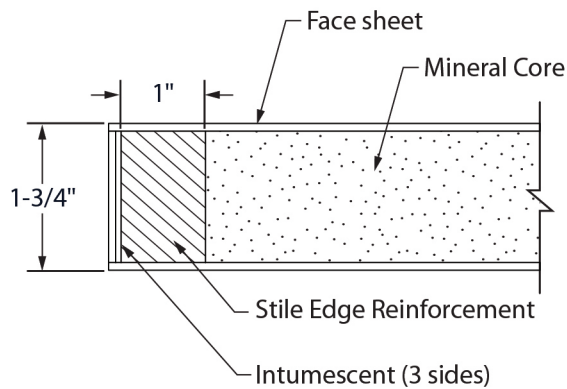

## All-Fiberglass Door Sections

Not to scale

**Door Stile Edges**

**Top Rail**

**Standard Bottom Rail**

## All-Fiberglass Door Sections

Not to scale

**Vision Lite Kit**

**Fixed Louver Kit**

- Stock Sizes Available
- 12 x 12
  - 18 x 12
  - 18 x 18
  - 24 x 12
  - 24 x 18