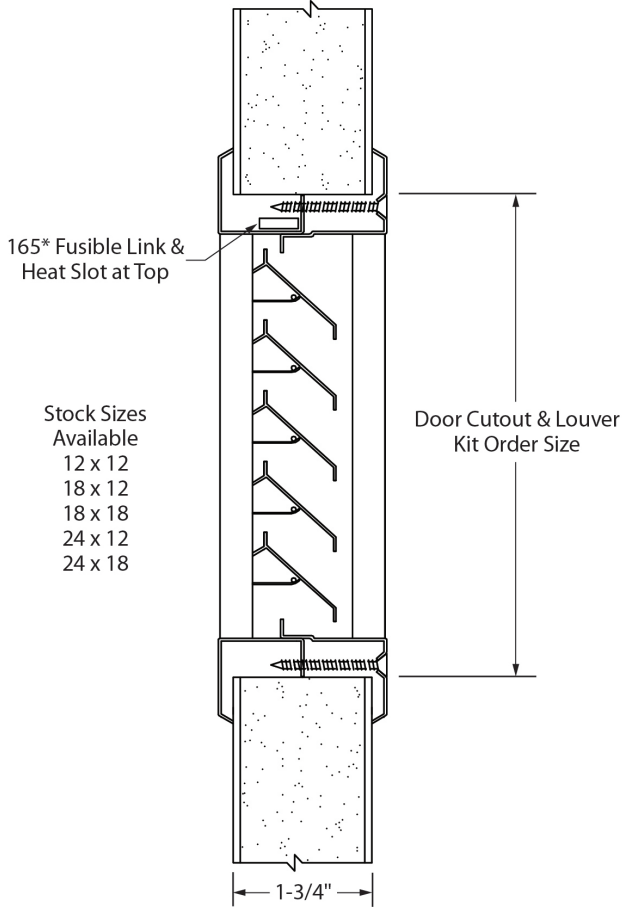

## All-Fiberglass Door Sections

Not to scale

**Door Stile Edges**

**Top Rail**

**Standard Bottom Rail**

## All-Fiberglass Door Sections

Not to scale

**Vision Lite Kit**

**Fixed Louver Kit**

- Stock Sizes Available
- 12 x 12
  - 18 x 12
  - 18 x 18
  - 24 x 12
  - 24 x 18