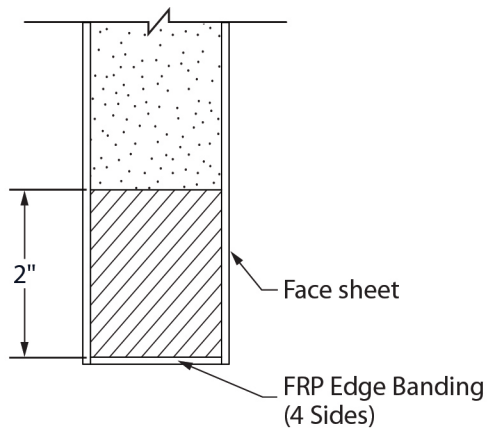

## All-Fiberglass Door Sections

Not to scale

**Door Stile Edges**

**Top Rail**

**Standard Bottom Rail**

## All-Fiberglass Door Sections

Not to scale

**Vision Lite Kit**

**Fixed Louver Kit**

- Stock Sizes Available
- 12 x 12
  - 18 x 12
  - 18 x 18
  - 24 x 12
  - 24 x 18