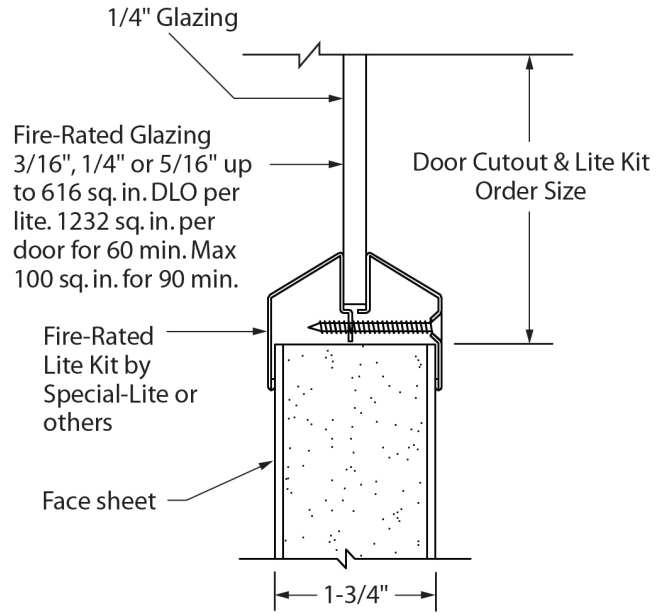

## All-Fiberglass Door Sections

Not to scale

**Door Stile Edges**

**Top Rail**

**Standard Bottom Rail**

## All-Fiberglass Door Sections

Not to scale

**Vision Lite Kit**

**Fixed Louver Kit**

- Stock Sizes Available
- 12 x 12
  - 18 x 12
  - 18 x 18
  - 24 x 12
  - 24 x 18