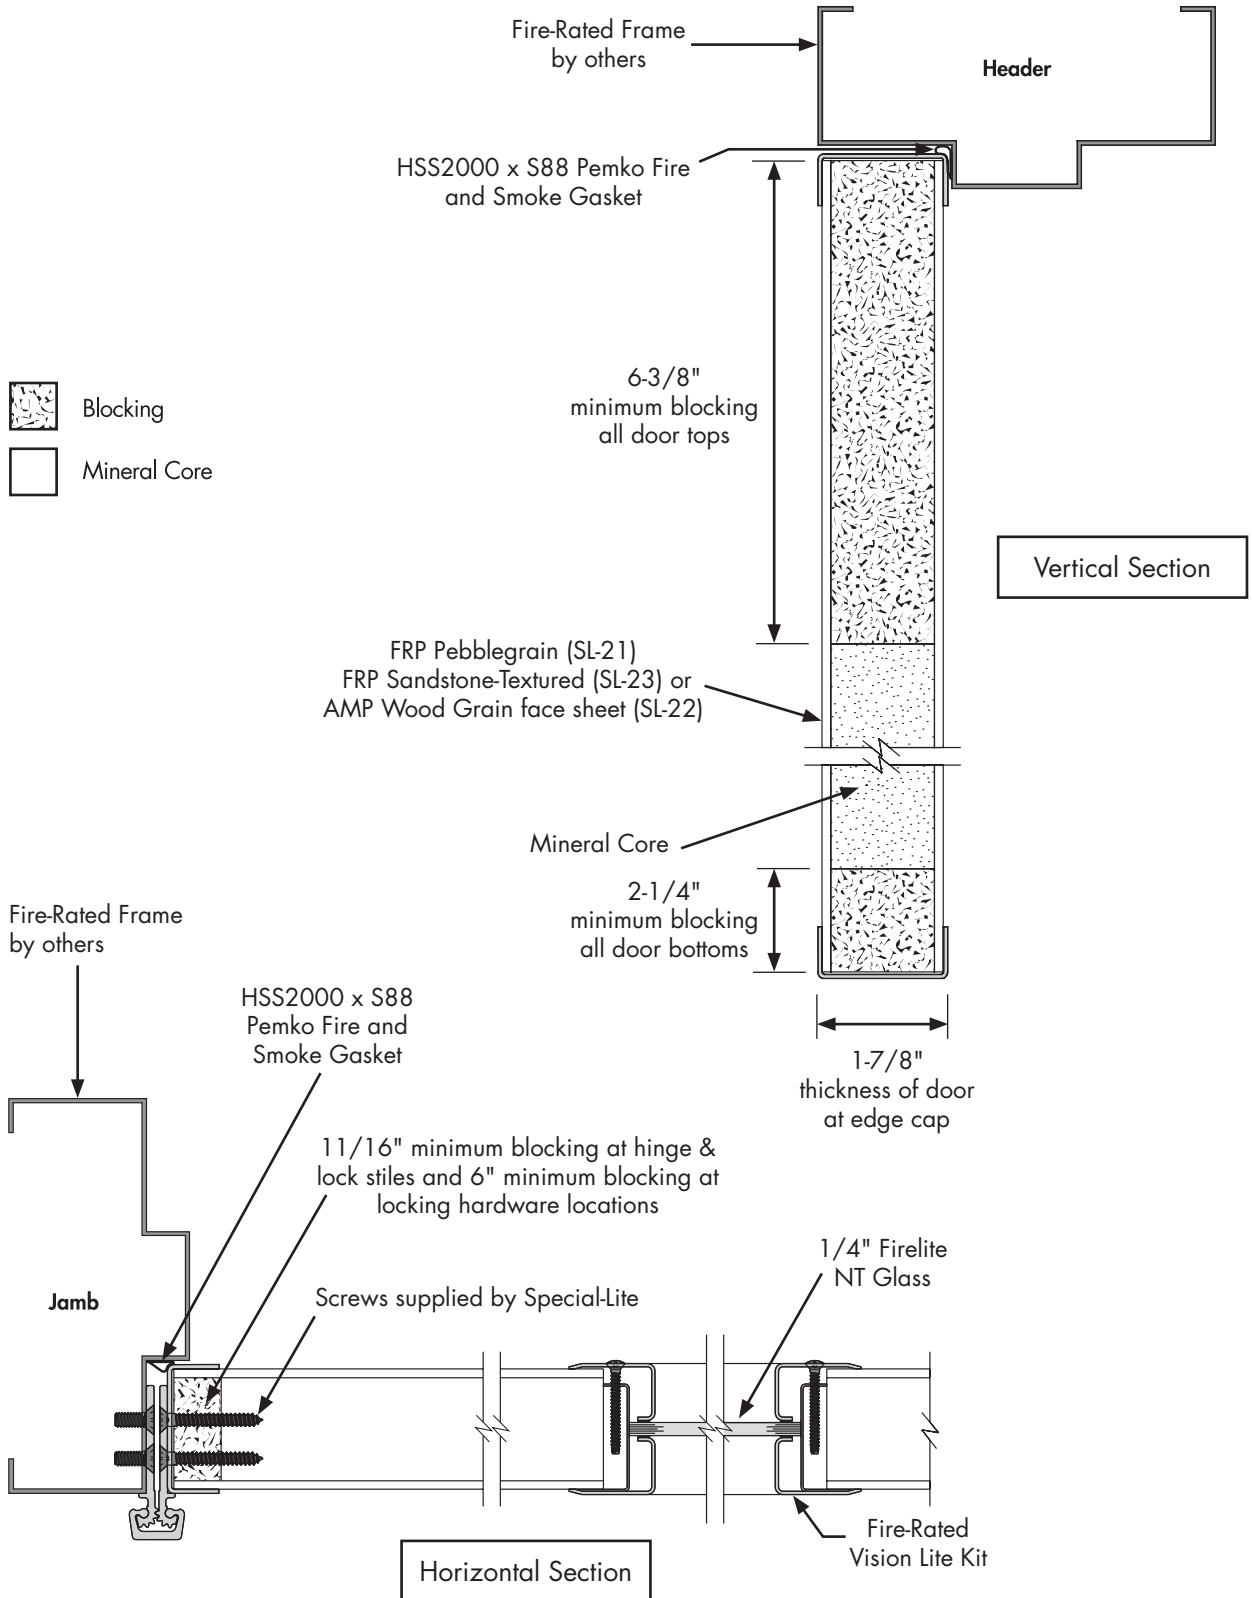

Fire-Rated Door Architectural Detail

NOT TO SCALE

Fire-Rated Door Architectural Detail

NOT TO SCALE

Horizontal Section
Pair with mullion

Product specifications and construction details subject to change without notification.

Special-Lite, Inc.
P.O. Box 6 • Decatur, MI 49045