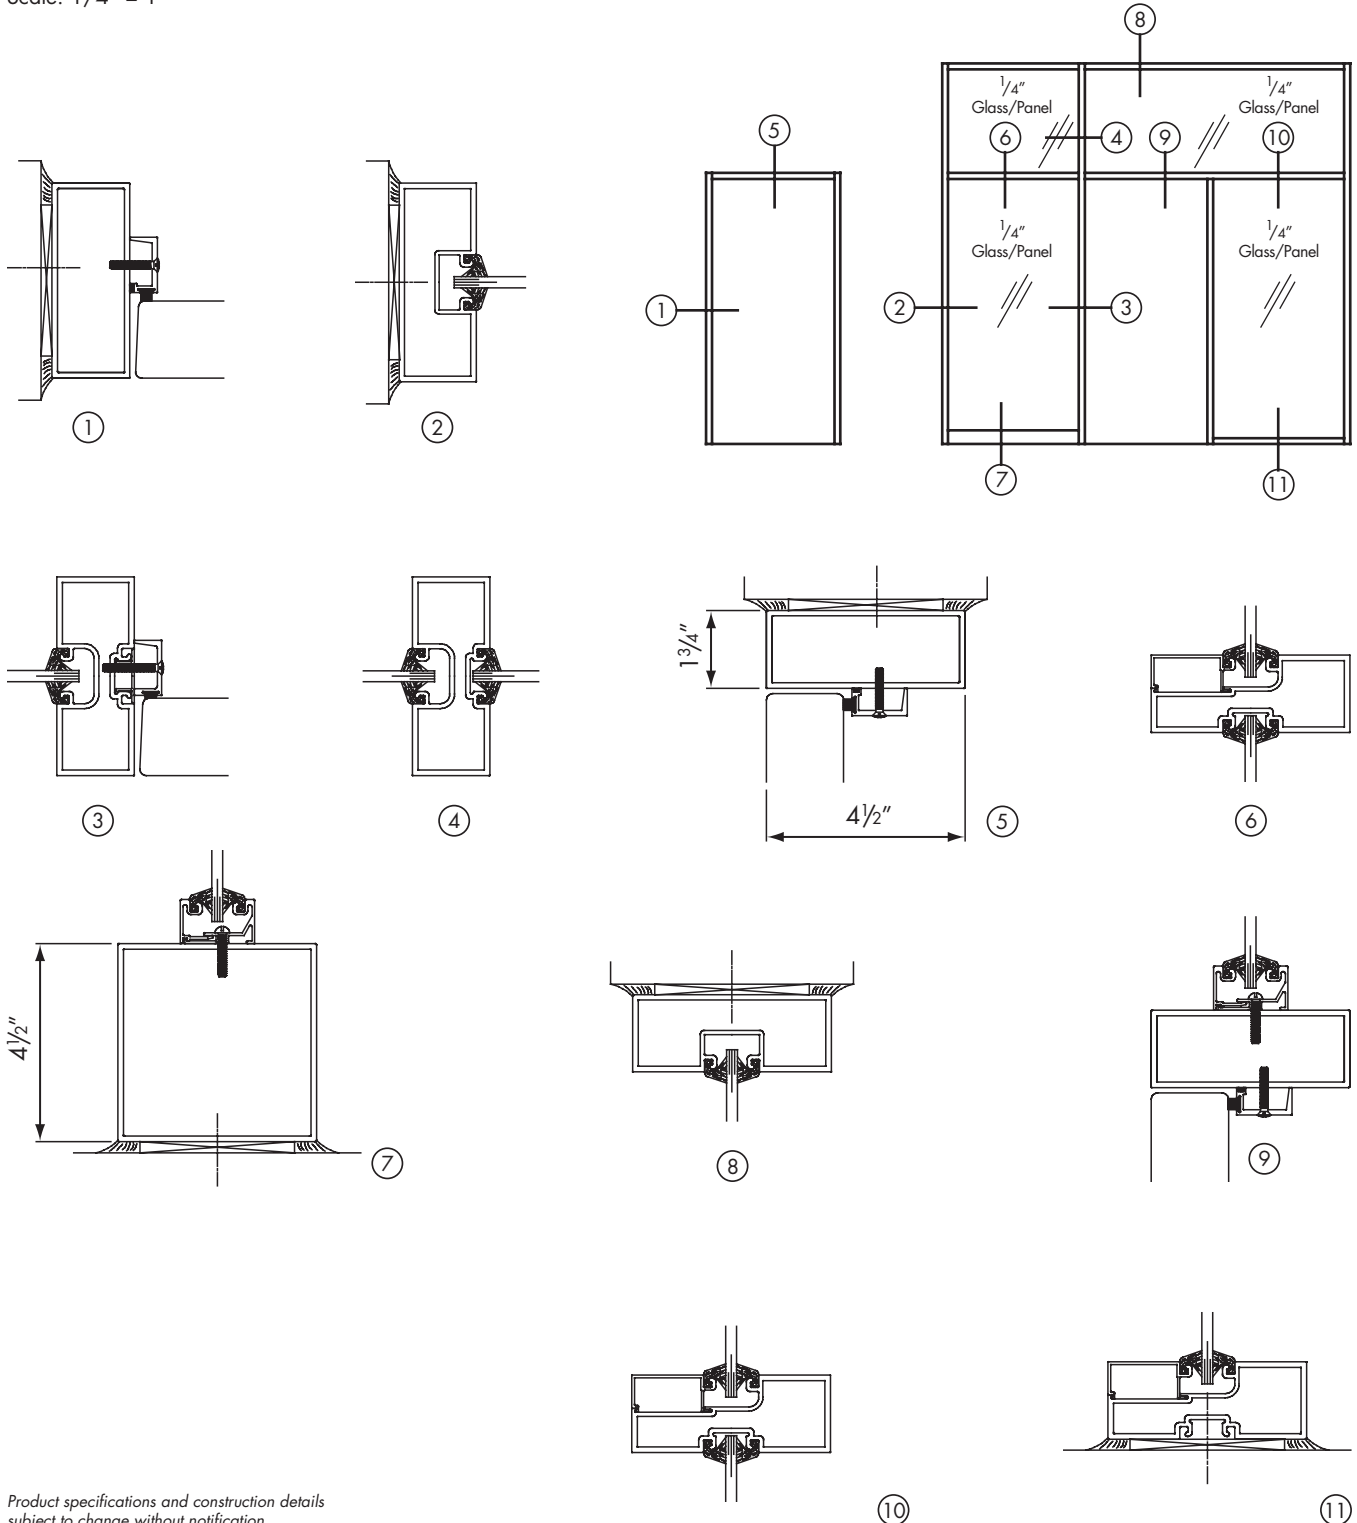

1-3/4" x 4-1/2" Flush Glazed Heavy Wall

Scale: 1/4" = 1

Product specifications and construction details subject to change without notification.

Special-Lite, Inc.
P.O. Box 6, Decatur, MI 49045
Ph: 800.821.6531 • Fx: 800.423.7610 • special-lite.com

Item #7207-R1
06/16 PDF

2" x 4-1/2" Flush Glazed

Scale: 1/4" = 1

Product specifications and construction details subject to change without notification.

2" x 6" Flush Glazed Heavy Wall Framing

Scale: 1/4" = 1