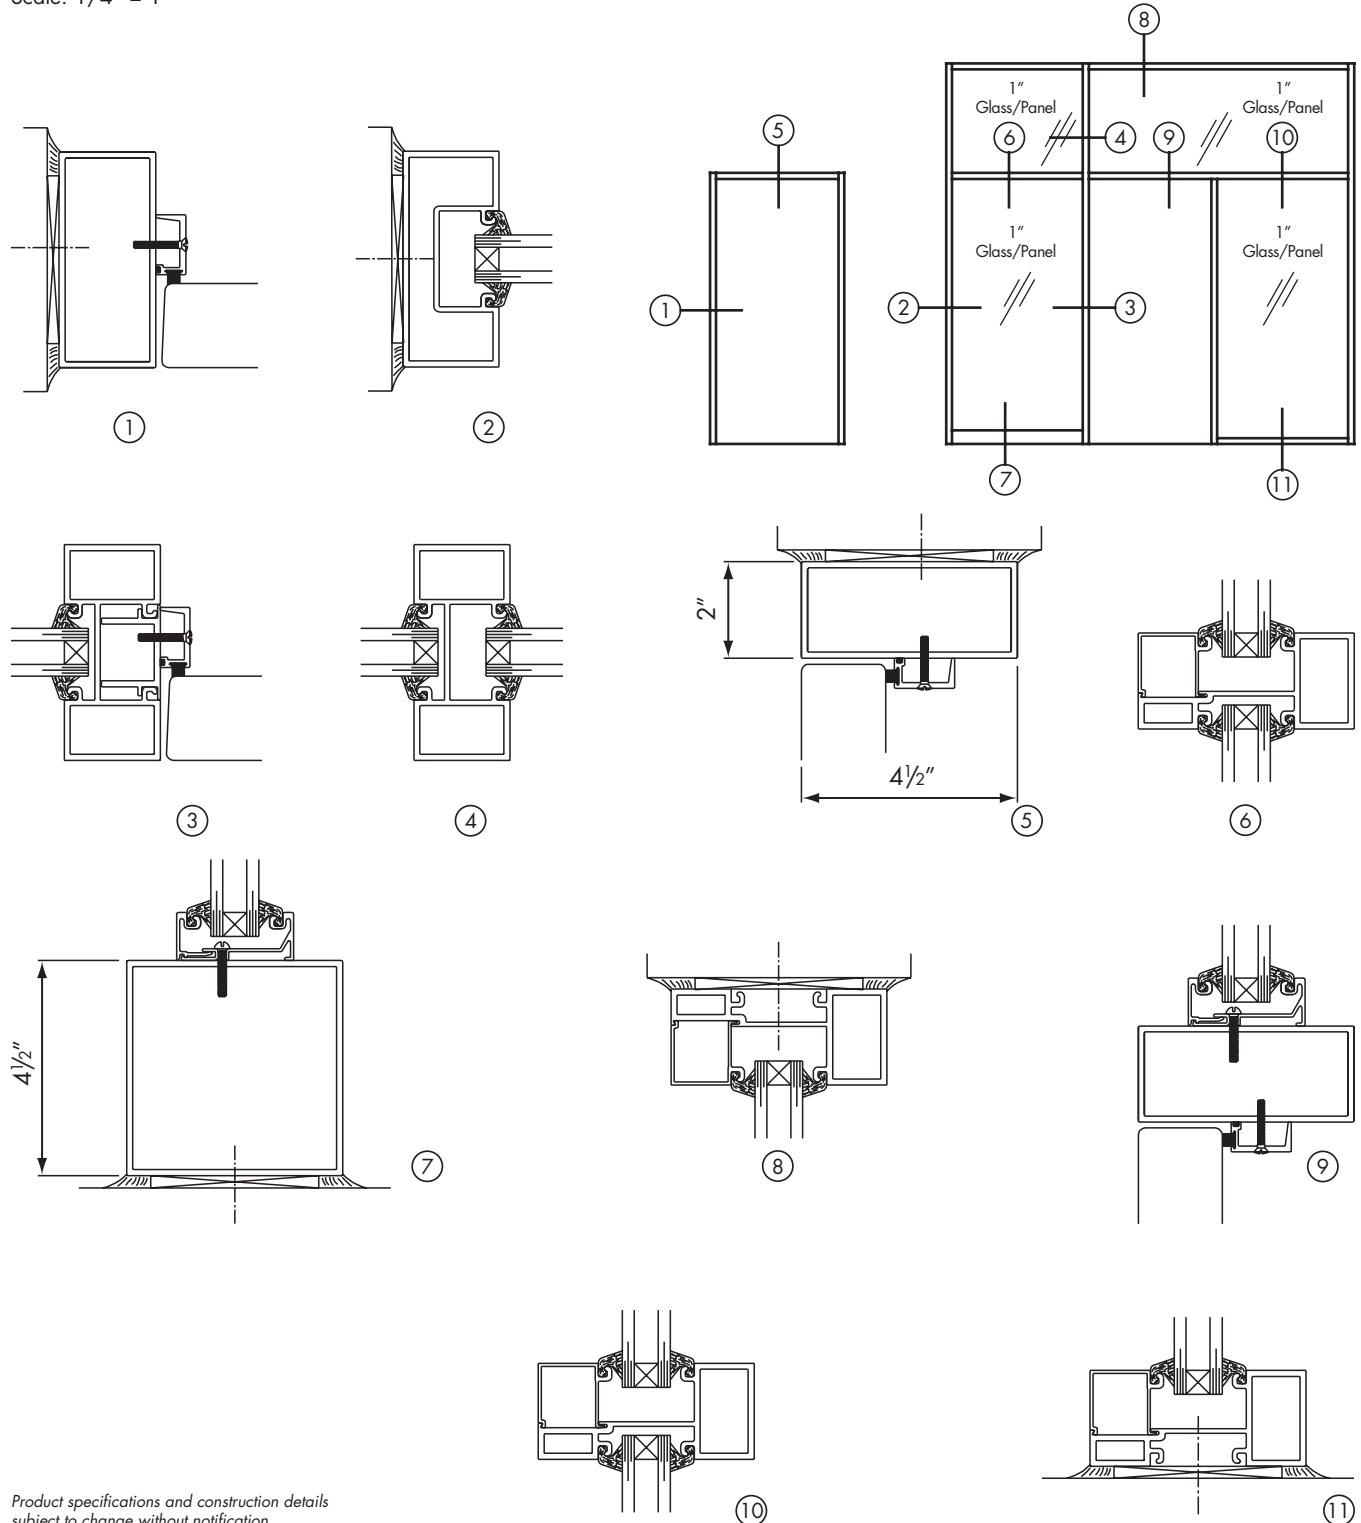

1-3/4" x 4-1/2" Flush Glazed Heavy Wall

Scale: 1/4" = 1

Product specifications and construction details subject to change without notification.

Special-Lite, Inc.
P.O. Box 6, Decatur, MI 49045
Ph: 800.821.6531 • Fx: 800.423.7610 • special-lite.com

Item #7207-R1
06/16 PDF

2" x 4-1/2" Flush Glazed

Scale: 1/4" = 1

Product specifications and construction details subject to change without notification.

2" x 6" Flush Glazed Heavy Wall Framing

Scale: 1/4" = 1