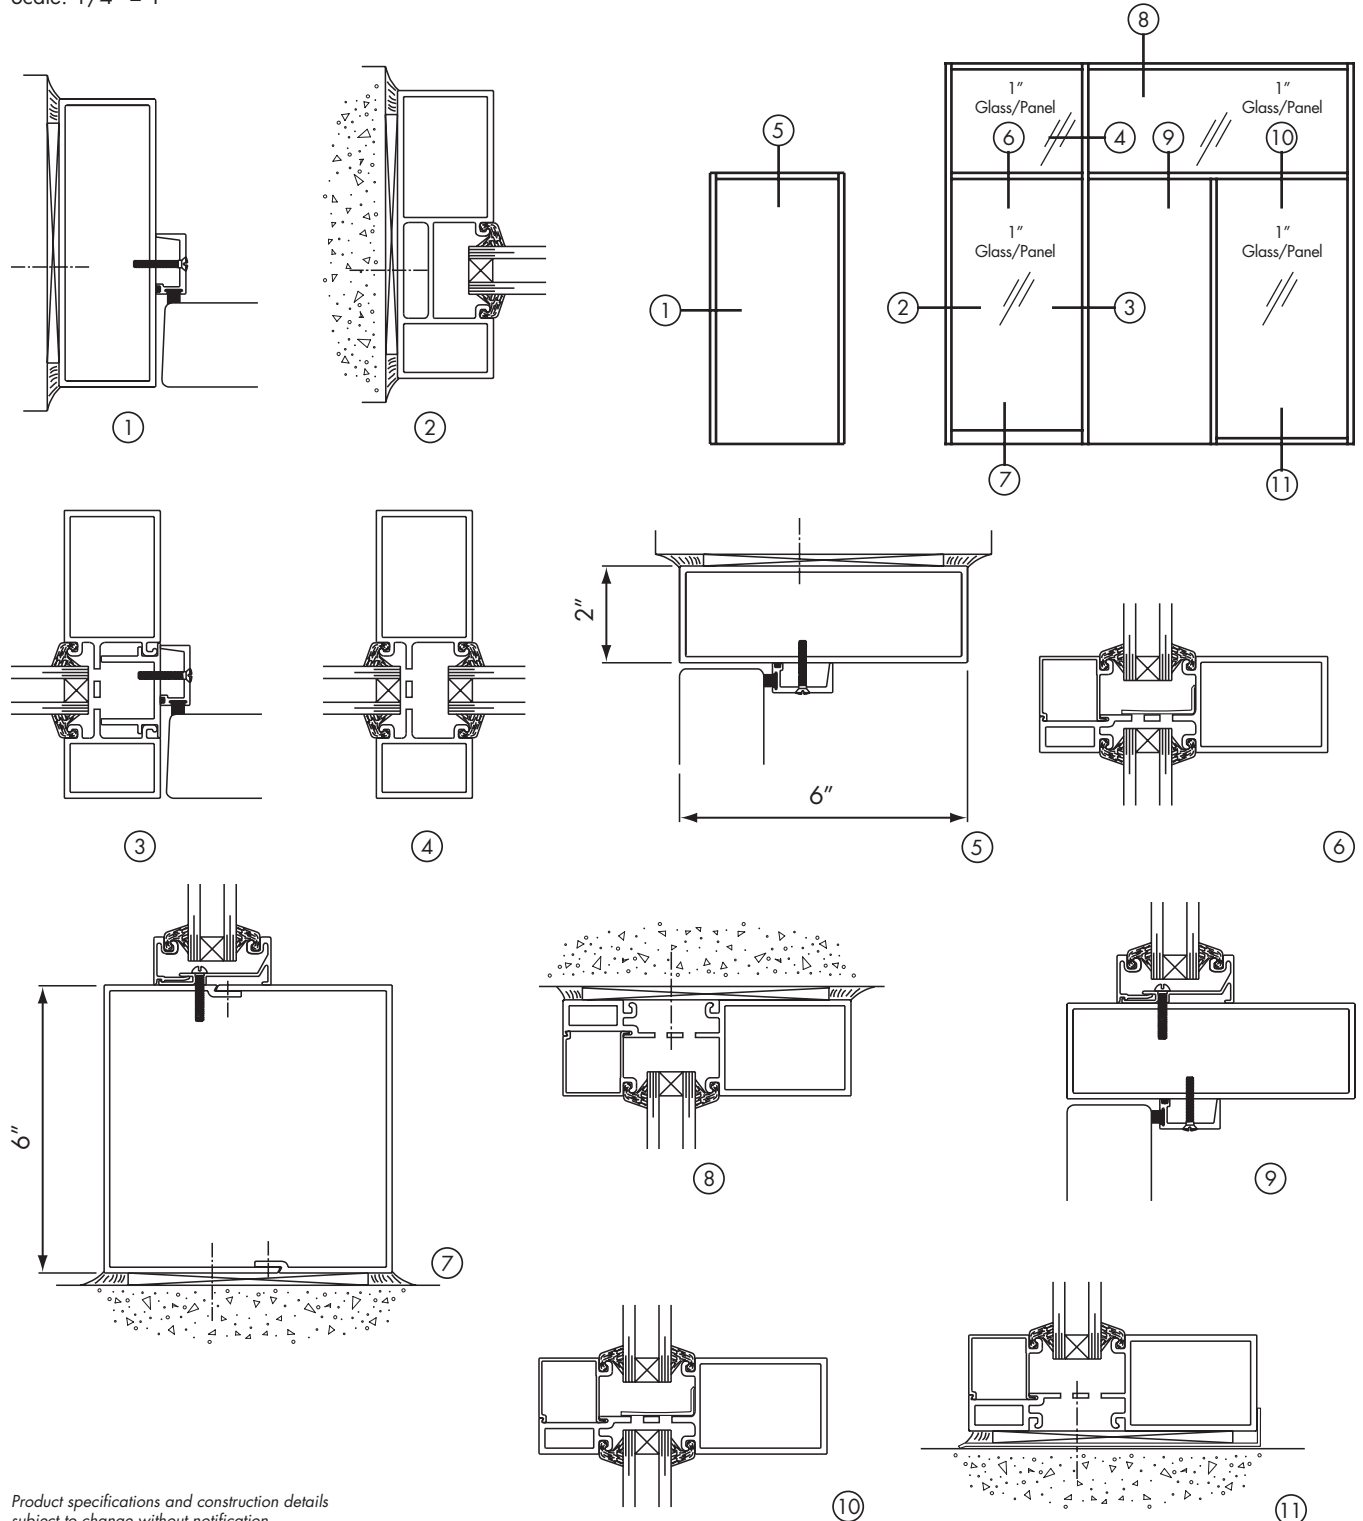

1-3/4" x 4-1/2" Flush Glazed Heavy Wall

Scale: 1/4" = 1

Product specifications and construction details subject to change without notification.

Special-Lite, Inc.
P.O. Box 6, Decatur, MI 49045
Ph: 800.821.6531 • Fx: 800.423.7610 • special-lite.com

Item #7207-R1
06/16 PDF

2" x 4-1/2" Flush Glazed

Scale: 1/4" = 1

Product specifications and construction details subject to change without notification.

2" x 6" Flush Glazed Heavy Wall Framing

Scale: 1/4" = 1