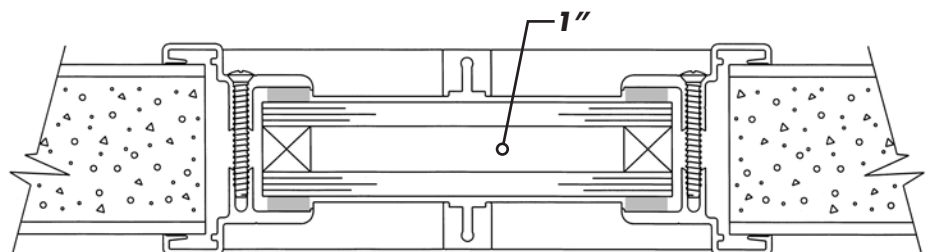

Vision Lite Kits Architectural Details

STANDARD FL SERIES LITE KIT

Scale: 1/2" = 1"

FL SERIES WITH MNT-3 1/2" SURFACE MUNTIN SYSTEM

Scale: 1/2" = 1"

Vision Lite Kits Architectural Details

FL SERIES WITH MNT-4 1-1/4" SURFACE MUNTIN SYSTEM

Scale: 1/2" = 1"

FL-LPBev

Scale: 1/2" = 1"

Vision Lite Kits Architectural Details

CL SERIES

Scale: 1/2" = 1"

1/4" Glass

PVC Sponge Glazing Tape

1" Glass

FLR SERIES

Not to scale

EPDM Vision Lite Gasket

1/4" Glass

EPDM Vision Lite Gasket

1" Glass

Product specifications and construction details subject to change without notification.