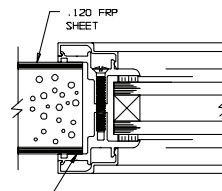

STANDARD GLAZING TAPE ON EXTERIOR OF KIT AGAINST DOOR

**1" Glazing (Impact)
1" Bite**

STANDARD GLAZING TAPE ON EXTERIOR OF KIT AGAINST DOOR

**1/4" Glazing
1/2" Bite**

STANDARD GLAZING TAPE ON EXTERIOR OF KIT AGAINST DOOR

**1/4" Glazing
1" Bite**

STANDARD GLAZING TAPE ON EXTERIOR OF KIT AGAINST DOOR

**1" Glazing
1/2" Bite**

STANDARD GLAZING TAPE ON EXTERIOR OF KIT AGAINST DOOR

**1" Glazing
1" Bite**

Vision Lite Kits Architectural Details