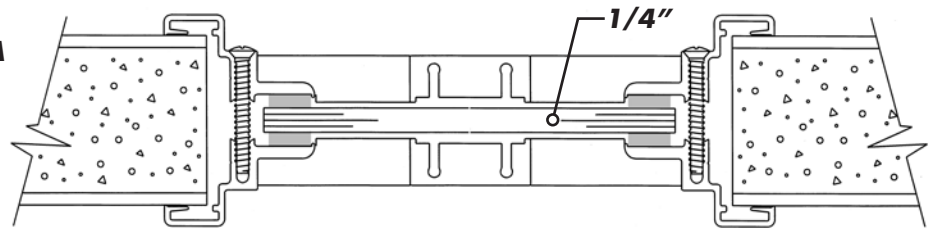

Vision Lite Kits Architectural Details

STANDARD FL SERIES LITE KIT

Scale: 1/2" = 1"

FL SERIES WITH MNT-3 1/2" SURFACE MUNTIN SYSTEM

Scale: 1/2" = 1"

Vision Lite Kits Architectural Details

FL SERIES WITH MNT-4 1-1/4" SURFACE MUNTIN SYSTEM

Scale: 1/2" = 1"

FL-LPBev

Scale: 1/2" = 1"

Vision Lite Kits Architectural Details

CL SERIES

Scale: 1/2" = 1"

1/4" Glass

PVC Sponge Glazing Tape

1" Glass

FLR SERIES

Not to scale

EPDM Vision Lite Gasket

1/4" Glass

EPDM Vision Lite Gasket

1" Glass

Product specifications and construction details subject to change without notification.