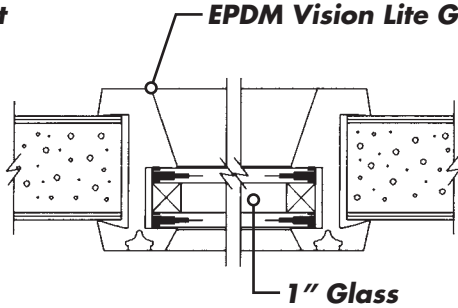

Scale: 1/2" = 1"

FL-LPBev

Scale: 1/2" = 1"

Vision Lite Kits Architectural Details

CL SERIES

Scale: 1/2" = 1"

1/4" Glass

PVC Sponge Glazing Tape

1" Glass

FLR SERIES

Not to scale

EPDM Vision Lite Gasket

1/4" Glass

EPDM Vision Lite Gasket

1" Glass

Product specifications and construction details subject to change without notification.

Vision Lite Kits Architectural Details

FL-SecureLite

1.75" Door

STANDARD GLAZING TAPE ON EXTERIOR OF KIT AGAINST DOOR

**3/8" Makrolon
1" Bite**

STANDARD GLAZING TAPE ON EXTERIOR OF KIT AGAINST DOOR

**SGG-4/5
1" Bite**

STANDARD GLAZING TAPE ON EXTERIOR OF KIT AGAINST DOOR

**1" Glazing (Impact)
1" Bite**

STANDARD GLAZING TAPE ON EXTERIOR OF KIT AGAINST DOOR

**1/4" Glazing
1/2" Bite**

STANDARD GLAZING TAPE ON EXTERIOR OF KIT AGAINST DOOR