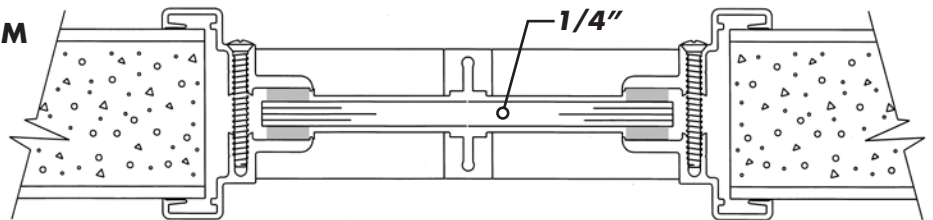

Vision Lite Kits Architectural Details

STANDARD FL SERIES LITE KIT

Scale: 1/2" = 1"

FL SERIES WITH MNT-3 1/2" SURFACE MUNTIN SYSTEM

Scale: 1/2" = 1"

Vision Lite Kits Architectural Details

FL SERIES WITH MNT-4 1-1/4" SURFACE MUNTIN SYSTEM

Scale: 1/2" = 1"

FL-LPBev

Scale: 1/2" = 1"

Vision Lite Kits Architectural Details

CL SERIES

Scale: 1/2" = 1"

1/4" Glass

PVC Sponge Glazing Tape

1" Glass

FLR SERIES

Not to scale

EPDM Vision Lite Gasket

1/4" Glass

EPDM Vision Lite Gasket

1" Glass

Product specifications and construction details subject to change without notification.