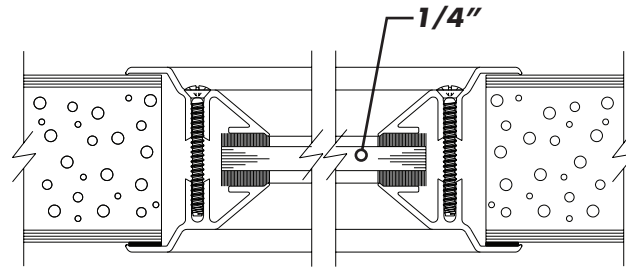

Vision Lite Kits Architectural Details

STANDARD FL SERIES LITE KIT

Scale: 1/2" = 1"

FL SERIES WITH MNT-3 1/2" SURFACE MUNTIN SYSTEM

Scale: 1/2" = 1"

Vision Lite Kits Architectural Details

FL SERIES WITH MNT-4 1-1/4" SURFACE MUNTIN SYSTEM

Scale: 1/2" = 1"

FL-LPBev

Scale: 1/2" = 1"

Vision Lite Kits Architectural Details

CL SERIES

Scale: 1/2" = 1"

1/4" Glass

PVC Sponge Glazing Tape

1" Glass

FLR SERIES

Not to scale

EPDM Vision Lite Gasket

1/4" Glass

EPDM Vision Lite Gasket

1" Glass

Product specifications and construction details subject to change without notification.