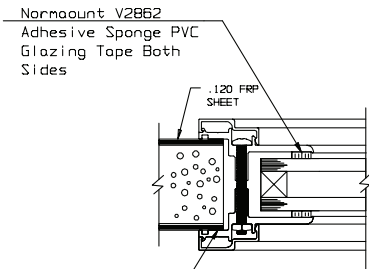

1" Glass

FLR SERIES

Not to scale

EPDM Vision Lite Gasket

1/4" Glass

EPDM Vision Lite Gasket

1" Glass

Product specifications and construction details subject to change without notification.

Vision Lite Kits Architectural Details

FL-SecureLite

1.75" Door

STANDARD GLAZING TAPE ON EXTERIOR OF KIT AGAINST DOOR

**3/8" Makrolon
1" Bite**

STANDARD GLAZING TAPE ON EXTERIOR OF KIT AGAINST DOOR

**SGG-4/5
1" Bite**

STANDARD GLAZING TAPE ON EXTERIOR OF KIT AGAINST DOOR

**1" Glazing (Impact)
1" Bite**

STANDARD GLAZING TAPE ON EXTERIOR OF KIT AGAINST DOOR

**1/4" Glazing
1/2" Bite**

STANDARD GLAZING TAPE ON EXTERIOR OF KIT AGAINST DOOR