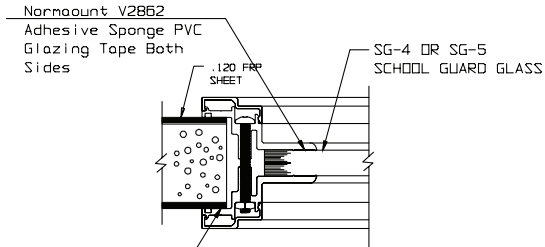

1" Glass

FLR SERIES

Not to scale

EPDM Vision Lite Gasket

1/4" Glass

EPDM Vision Lite Gasket

1" Glass

Product specifications and construction details subject to change without notification.

Vision Lite Kits Architectural Details

FL-SecureLite

1.75" Door

STANDARD GLAZING TAPE ON EXTERIOR OF KIT AGAINST DOOR

**3/8" Makrolon
1" Bite**

STANDARD GLAZING TAPE ON EXTERIOR OF KIT AGAINST DOOR

**SGG-4/5
1" Bite**

STANDARD GLAZING TAPE ON EXTERIOR OF KIT AGAINST DOOR

**1" Glazing (Impact)
1" Bite**

STANDARD GLAZING TAPE ON EXTERIOR OF KIT AGAINST DOOR

**1/4" Glazing
1/2" Bite**

STANDARD GLAZING TAPE ON EXTERIOR OF KIT AGAINST DOOR