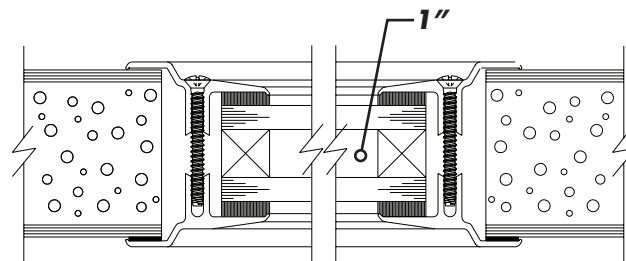

Vision Lite Kits Architectural Details

STANDARD FL SERIES LITE KIT

Scale: 1/2" = 1"

FL SERIES WITH MNT-3 1/2" SURFACE MUNTIN SYSTEM

Scale: 1/2" = 1"

Vision Lite Kits Architectural Details

FL SERIES WITH MNT-4 1-1/4" SURFACE MUNTIN SYSTEM

Scale: 1/2" = 1"

FL-LPBev

Scale: 1/2" = 1"

Vision Lite Kits Architectural Details

CL SERIES

Scale: 1/2" = 1"

1/4" Glass

PVC Sponge Glazing Tape

1" Glass

FLR SERIES

Not to scale

EPDM Vision Lite Gasket

1/4" Glass

EPDM Vision Lite Gasket

1" Glass

Product specifications and construction details subject to change without notification.