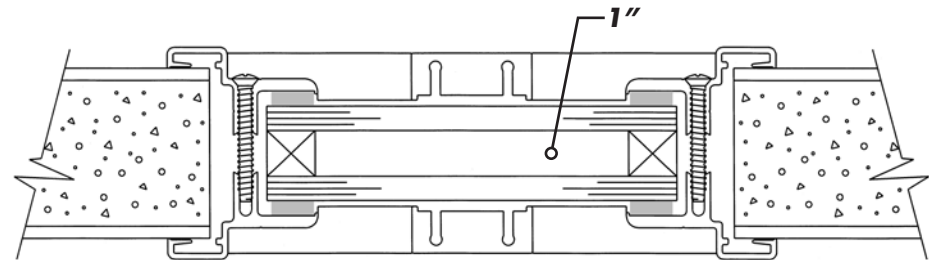

Vision Lite Kits Architectural Details

STANDARD FL SERIES LITE KIT

Scale: 1/2" = 1"

FL SERIES WITH MNT-3 1/2" SURFACE MUNTIN SYSTEM

Scale: 1/2" = 1"

Vision Lite Kits Architectural Details

FL SERIES WITH MNT-4 1-1/4" SURFACE MUNTIN SYSTEM

Scale: 1/2" = 1"

FL-LPBev

Scale: 1/2" = 1"

Vision Lite Kits Architectural Details

CL SERIES

Scale: 1/2" = 1"

1/4" Glass

PVC Sponge Glazing Tape

1" Glass

FLR SERIES

Not to scale

EPDM Vision Lite Gasket

1/4" Glass

EPDM Vision Lite Gasket

1" Glass

Product specifications and construction details subject to change without notification.