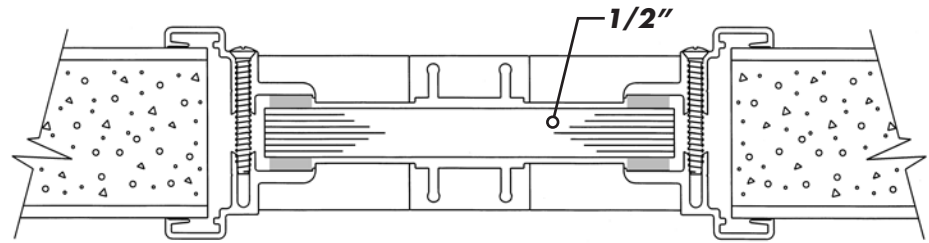

Vision Lite Kits Architectural Details

STANDARD FL SERIES LITE KIT

Scale: 1/2" = 1"

FL SERIES WITH MNT-3 1/2" SURFACE MUNTIN SYSTEM

Scale: 1/2" = 1"

Vision Lite Kits Architectural Details

FL SERIES WITH MNT-4 1-1/4" SURFACE MUNTIN SYSTEM

Scale: 1/2" = 1"

FL-LPBev

Scale: 1/2" = 1"

Vision Lite Kits Architectural Details

CL SERIES

Scale: 1/2" = 1"

1/4" Glass

PVC Sponge Glazing Tape

1" Glass

FLR SERIES

Not to scale

EPDM Vision Lite Gasket

1/4" Glass

EPDM Vision Lite Gasket

1" Glass

Product specifications and construction details subject to change without notification.