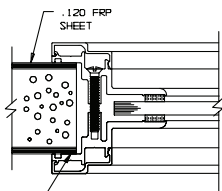

1" Glass

FLR SERIES

Not to scale

EPDM Vision Lite Gasket

1/4" Glass

EPDM Vision Lite Gasket

1" Glass

Product specifications and construction details subject to change without notification.

Vision Lite Kits Architectural Details

FL-SecureLite

1.75" Door

STANDARD GLAZING TAPE ON EXTERIOR OF KIT AGAINST DOOR

**3/8" Makrolon
1" Bite**

STANDARD GLAZING TAPE ON EXTERIOR OF KIT AGAINST DOOR

**SGG-4/5
1" Bite**

STANDARD GLAZING TAPE ON EXTERIOR OF KIT AGAINST DOOR

**1" Glazing (Impact)
1" Bite**

STANDARD GLAZING TAPE ON EXTERIOR OF KIT AGAINST DOOR

**1/4" Glazing
1/2" Bite**

STANDARD GLAZING TAPE ON EXTERIOR OF KIT AGAINST DOOR