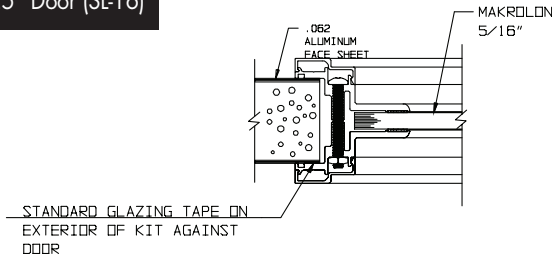

3/8" Makrolon
1" Bite

Vision Lite Kits Architectural Details

FL-SecureLite

1.625" Door (SL-16)