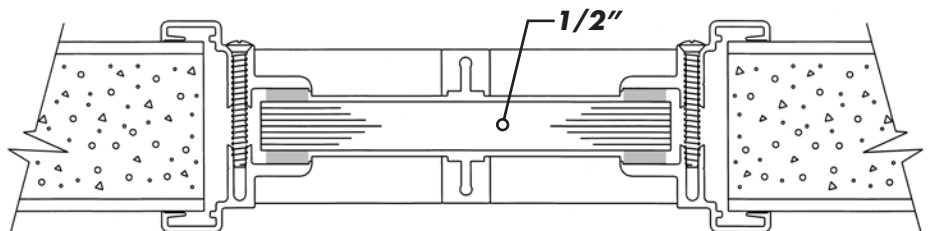

Vision Lite Kits Architectural Details

STANDARD FL SERIES LITE KIT

Scale: 1/2" = 1"

FL SERIES WITH MNT-3 1/2" SURFACE MUNTIN SYSTEM

Scale: 1/2" = 1"

Vision Lite Kits Architectural Details

FL SERIES WITH MNT-4 1-1/4" SURFACE MUNTIN SYSTEM

Scale: 1/2" = 1"

FL-LPBev

Scale: 1/2" = 1"

Vision Lite Kits Architectural Details

CL SERIES

Scale: 1/2" = 1"

1/4" Glass

PVC Sponge Glazing Tape

1" Glass

FLR SERIES

Not to scale

EPDM Vision Lite Gasket

1/4" Glass

EPDM Vision Lite Gasket

1" Glass

Product specifications and construction details subject to change without notification.