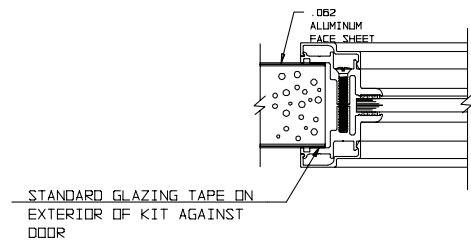

1/4" Glazing
1/2" Bite

FL-SecureLite SSG-4/5
Not available on SL-16 Door