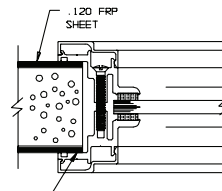

1" Glass

FLR SERIES

Not to scale

EPDM Vision Lite Gasket

1/4" Glass

EPDM Vision Lite Gasket

1" Glass

Product specifications and construction details subject to change without notification.

Vision Lite Kits Architectural Details

FL-SecureLite

1.75" Door

STANDARD GLAZING TAPE ON EXTERIOR OF KIT AGAINST DOOR

**3/8" Makrolon
1" Bite**

STANDARD GLAZING TAPE ON EXTERIOR OF KIT AGAINST DOOR

**SGG-4/5
1" Bite**

STANDARD GLAZING TAPE ON EXTERIOR OF KIT AGAINST DOOR

**1" Glazing (Impact)
1" Bite**

STANDARD GLAZING TAPE ON EXTERIOR OF KIT AGAINST DOOR

**1/4" Glazing
1/2" Bite**

STANDARD GLAZING TAPE ON EXTERIOR OF KIT AGAINST DOOR