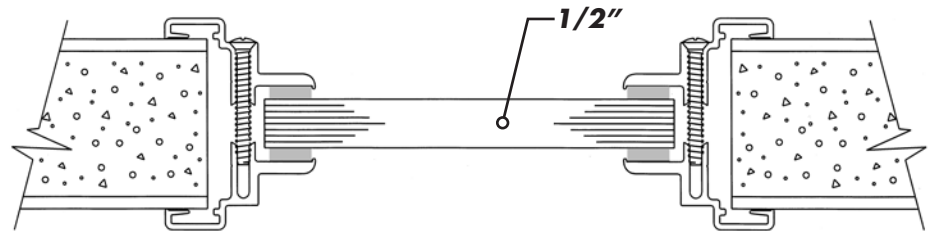

Vision Lite Kits Architectural Details

STANDARD FL SERIES LITE KIT

Scale: 1/2" = 1"

FL SERIES WITH MNT-3 1/2" SURFACE MUNTIN SYSTEM

Scale: 1/2" = 1"

Vision Lite Kits Architectural Details

FL SERIES WITH MNT-4 1-1/4" SURFACE MUNTIN SYSTEM

Scale: 1/2" = 1"

FL-LPBev

Scale: 1/2" = 1"

Vision Lite Kits Architectural Details

CL SERIES

Scale: 1/2" = 1"

1/4" Glass

PVC Sponge Glazing Tape

1" Glass

FLR SERIES

Not to scale

EPDM Vision Lite Gasket

1/4" Glass

EPDM Vision Lite Gasket

1" Glass

Product specifications and construction details subject to change without notification.