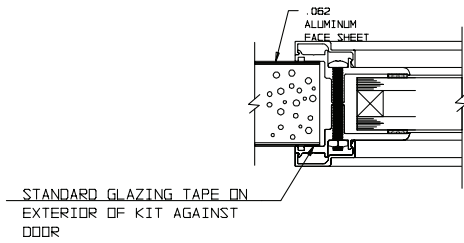

FL-SecureLite SSG-4/5
Not available on SL-16 Door

1" Glazing (Impact)
1" Bite