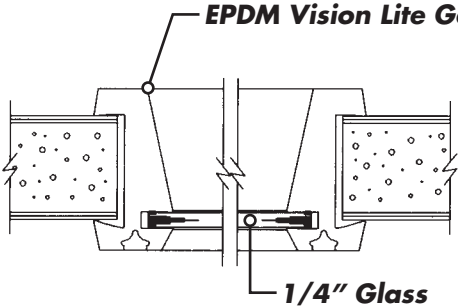

Scale: 1/2" = 1"

FL-LPBev

Scale: 1/2" = 1"

Vision Lite Kits Architectural Details

CL SERIES

Scale: 1/2" = 1"

1/4" Glass

PVC Sponge Glazing Tape

1" Glass

FLR SERIES

Not to scale

EPDM Vision Lite Gasket

1/4" Glass

EPDM Vision Lite Gasket

1" Glass

Product specifications and construction details subject to change without notification.