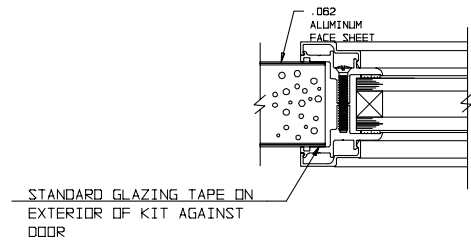

FL-SecureLite

1.625" Door (SL-16)

FL-SecureLite SSG-4/5
Not available on SL-16 Door

3/8" Makrolon
1" Bite

1" Glazing (Impact)
1" Bite

1/4" Glazing
1/2" Bite

1/4" Glazing
1" Bite

1" Glazing
1/2" Bite