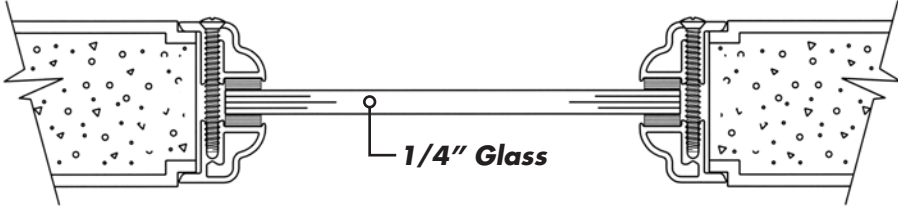

Vision Lite Kits Architectural Details

STANDARD FL SERIES LITE KIT

Scale: 1/2" = 1"

FL SERIES WITH MNT-3 1/2" SURFACE MUNTIN SYSTEM

Scale: 1/2" = 1"

Vision Lite Kits Architectural Details

FL SERIES WITH MNT-4 1-1/4" SURFACE MUNTIN SYSTEM

Scale: 1/2" = 1"

FL-LPBev

Scale: 1/2" = 1"

Vision Lite Kits Architectural Details

CL SERIES

Scale: 1/2" = 1"

1/4" Glass

PVC Sponge Glazing Tape

1" Glass

FLR SERIES

Not to scale

EPDM Vision Lite Gasket

1/4" Glass

EPDM Vision Lite Gasket

1" Glass

Product specifications and construction details subject to change without notification.