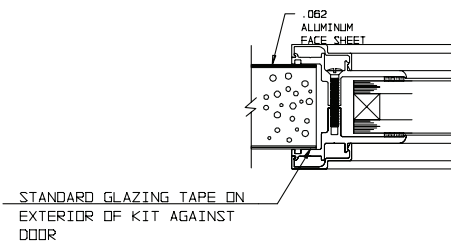

FL-SecureLite

1.625" Door (SL-16)

FL-SecureLite SSG-4/5
Not available on SL-16 Door

3/8" Makrolon
1" Bite

1" Glazing (Impact)
1" Bite

1/4" Glazing
1/2" Bite

1/4" Glazing
1" Bite

1" Glazing
1/2" Bite