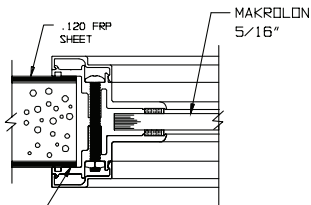

Vision Lite Kits Architectural Details

FL-SecureLite

1.75" Door

STANDARD GLAZING TAPE ON EXTERIOR OF KIT AGAINST DOOR

**3/8" Makrolon
1" Bite**