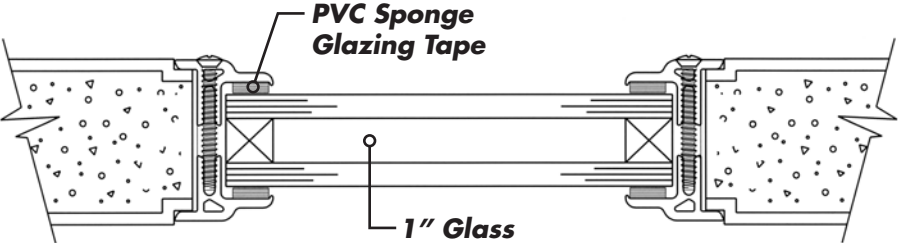

Vision Lite Kits Architectural Details

STANDARD FL SERIES LITE KIT

Scale: 1/2" = 1"

FL SERIES WITH MNT-3 1/2" SURFACE MUNTIN SYSTEM

Scale: 1/2" = 1"

Vision Lite Kits Architectural Details

FL SERIES WITH MNT-4 1-1/4" SURFACE MUNTIN SYSTEM

Scale: 1/2" = 1"

FL-LPBev

Scale: 1/2" = 1"

Vision Lite Kits Architectural Details

CL SERIES

Scale: 1/2" = 1"

1/4" Glass

PVC Sponge Glazing Tape

1" Glass

FLR SERIES

Not to scale

EPDM Vision Lite Gasket

1/4" Glass

EPDM Vision Lite Gasket

1" Glass

Product specifications and construction details subject to change without notification.