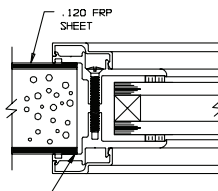

STANDARD GLAZING TAPE ON EXTERIOR OF KIT AGAINST DOOR

**1" Glazing (Impact)
1" Bite**

STANDARD GLAZING TAPE ON EXTERIOR OF KIT AGAINST DOOR

**1/4" Glazing
1/2" Bite**

STANDARD GLAZING TAPE ON EXTERIOR OF KIT AGAINST DOOR

**1/4" Glazing
1" Bite**

STANDARD GLAZING TAPE ON EXTERIOR OF KIT AGAINST DOOR

**1" Glazing
1/2" Bite**

STANDARD GLAZING TAPE ON EXTERIOR OF KIT AGAINST DOOR

**1" Glazing
1" Bite**

Vision Lite Kits Architectural Details