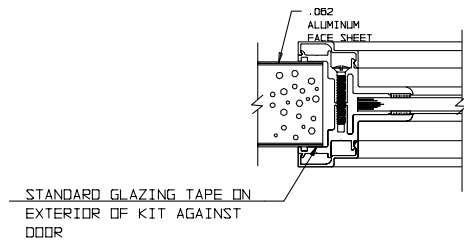

FL-SecureLite

1.625" Door (SL-16)

FL-SecureLite SSG-4/5
Not available on SL-16 Door

3/8" Makrolon
1" Bite

1" Glazing (Impact)
1" Bite

1/4" Glazing
1/2" Bite

1/4" Glazing
1" Bite

1" Glazing
1/2" Bite