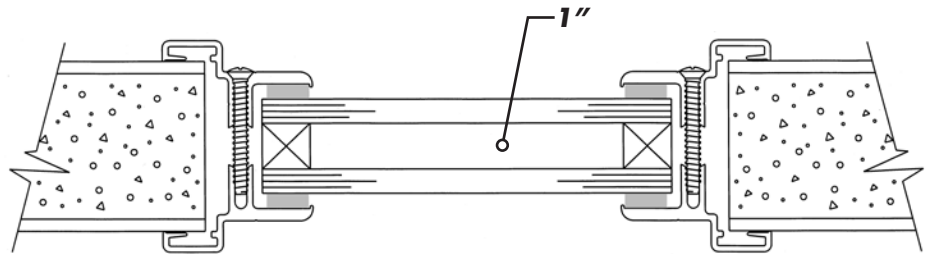

Vision Lite Kits Architectural Details

STANDARD FL SERIES LITE KIT

Scale: 1/2" = 1"

FL SERIES WITH MNT-3 1/2" SURFACE MUNTIN SYSTEM

Scale: 1/2" = 1"

Vision Lite Kits Architectural Details

FL SERIES WITH MNT-4 1-1/4" SURFACE MUNTIN SYSTEM

Scale: 1/2" = 1"

FL-LPBev

Scale: 1/2" = 1"

Vision Lite Kits Architectural Details

CL SERIES

Scale: 1/2" = 1"

1/4" Glass

PVC Sponge Glazing Tape

1" Glass

FLR SERIES

Not to scale

EPDM Vision Lite Gasket

1/4" Glass

EPDM Vision Lite Gasket

1" Glass

Product specifications and construction details subject to change without notification.