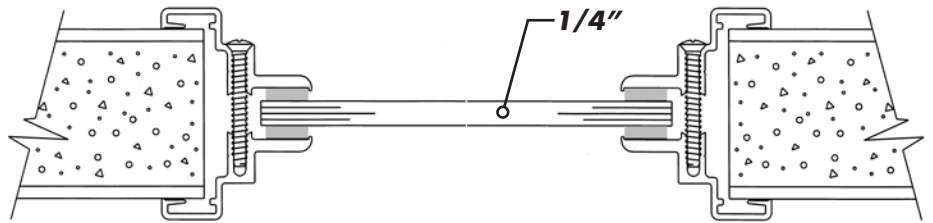

Vision Lite Kits Architectural Details

STANDARD FL SERIES LITE KIT

Scale: 1/2" = 1"

FL SERIES WITH MNT-3 1/2" SURFACE MUNTIN SYSTEM

Scale: 1/2" = 1"

Vision Lite Kits Architectural Details

FL SERIES WITH MNT-4 1-1/4" SURFACE MUNTIN SYSTEM

Scale: 1/2" = 1"

FL-LPBev

Scale: 1/2" = 1"

Vision Lite Kits Architectural Details

CL SERIES

Scale: 1/2" = 1"

1/4" Glass

PVC Sponge Glazing Tape

1" Glass

FLR SERIES

Not to scale

EPDM Vision Lite Gasket

1/4" Glass

EPDM Vision Lite Gasket

1" Glass

Product specifications and construction details subject to change without notification.