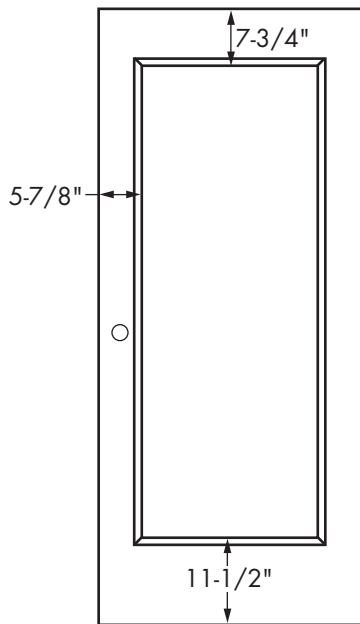

All-Fiberglass Lite Kit Configuration

Not to scale

Standard Sizes

Narrow Lite

Half Lite

Full Lite

Standard Lite Sizes:

Narrow Lite: 6" x 36"

Half Lite: 24" x 36"

Full Lite: 24" x 64"

*Standard sizes are based on 3' x 7' door.
Consult factory for other size configurations.*

***Custom sizes available**

Standard Door Sizes:

2'-0" x length required

2'-8" x length required

3'-0" x length required

3'-6" x length required

4'-0" x length required

***Custom widths available**

Special-Lite, Inc.

P.O. Box 6, Decatur, MI 49045

Ph: 800.821.6531 • Fx: 800.423.7610 • www.special-lite.com

Full Louver

All-Fiberglass Wall Louver

Not to scale

Standard Sizes for Single Fixed Wall Louver

Louver Elevation

Louver Section

NOTE:

Max louver size is 24" wide (without stiffener or mullion) x requested height. Order height in 4" increments + 1/4" only.