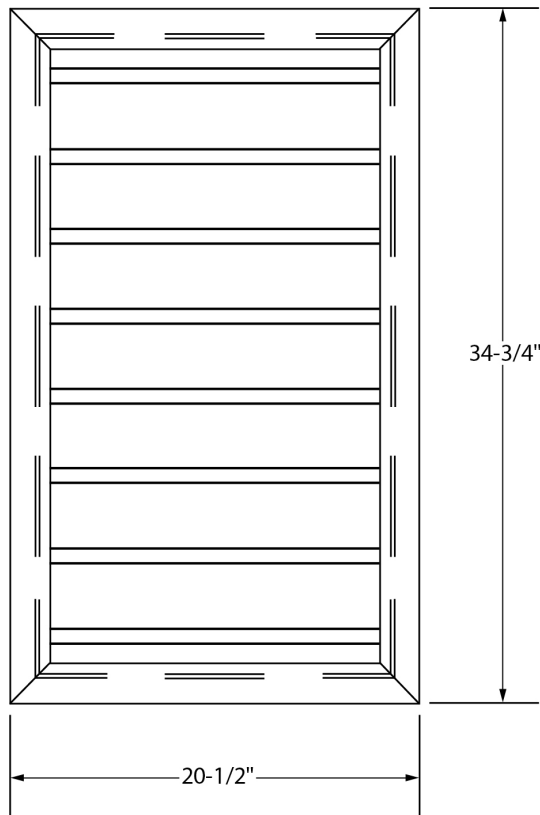

Half Lite: 24" x 36"

Full Lite: 24" x 64"

*Standard sizes are based on 3' x 7' door.
Consult factory for other size configurations.*

***Custom sizes available**

Standard Door Sizes:

2'-0" x length required

2'-8" x length required

3'-0" x length required

3'-6" x length required

4'-0" x length required

***Custom widths available**

Special-Lite, Inc.

P.O. Box 6, Decatur, MI 49045

Ph: 800.821.6531 • Fx: 800.423.7610 • www.special-lite.com

Item #7240

05/14 PDF

All-Fiberglass Louver Configuration

Not to scale

Standard Sizes

Top or Bottom Louver

**Bottom Louver
with Lite above**

Double Louver

Full Louver

All-Fiberglass Wall Louver

Not to scale

Standard Sizes for Single Fixed Wall Louver

Louver Elevation

Louver Section

NOTE:

Max louver size is 24" wide (without stiffener or mullion) x requested height. Order height in 4" increments + 1/4" only.