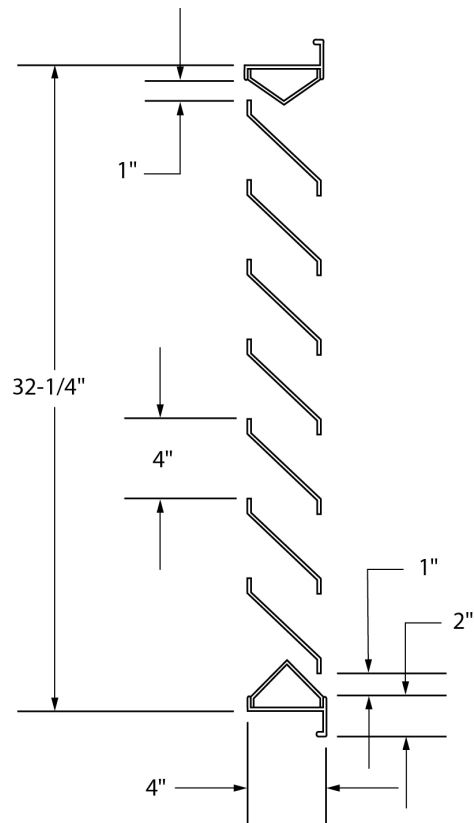

Half Lite: 24" x 36"

Full Lite: 24" x 64"

*Standard sizes are based on 3' x 7' door.
Consult factory for other size configurations.*

***Custom sizes available**

Standard Door Sizes:

2'-0" x length required

2'-8" x length required

3'-0" x length required

3'-6" x length required

4'-0" x length required

***Custom widths available**

Special-Lite, Inc.

P.O. Box 6, Decatur, MI 49045

Ph: 800.821.6531 • Fx: 800.423.7610 • www.special-lite.com

Item #7240

05/14 PDF

All-Fiberglass Louver Configuration

Not to scale

Standard Sizes

Top or Bottom Louver

**Bottom Louver
with Lite above**

Double Louver

Full Louver

All-Fiberglass Wall Louver

Not to scale

Standard Sizes for Single Fixed Wall Louver

Louver Elevation

Louver Section

NOTE:

Max louver size is 24" wide (without stiffener or mullion) x requested height. Order height in 4" increments + 1/4" only.