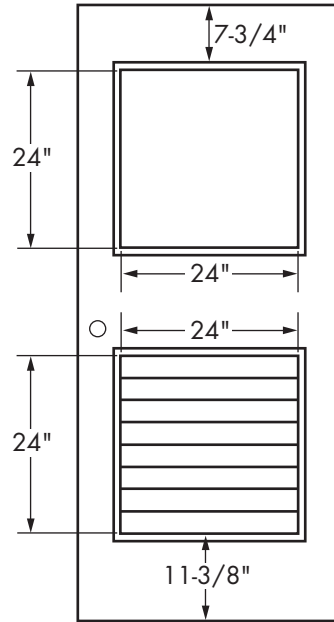

Half Lite: 24" x 36"

Full Lite: 24" x 64"

*Standard sizes are based on 3' x 7' door.
Consult factory for other size configurations.*

***Custom sizes available**

Standard Door Sizes:

2'-0" x length required

2'-8" x length required

3'-0" x length required

3'-6" x length required

4'-0" x length required

***Custom widths available**

Special-Lite, Inc.

P.O. Box 6, Decatur, MI 49045

Ph: 800.821.6531 • Fx: 800.423.7610 • www.special-lite.com

Item #7240

05/14 PDF

All-Fiberglass Louver Configuration

Not to scale

Standard Sizes

Top or Bottom Louver

**Bottom Louver
with Lite above**

Double Louver

Full Louver

All-Fiberglass Wall Louver

Not to scale

Standard Sizes for Single Fixed Wall Louver

Louver Elevation

Louver Section

NOTE:

Max louver size is 24" wide (without stiffener or mullion) x requested height. Order height in 4" increments + 1/4" only.