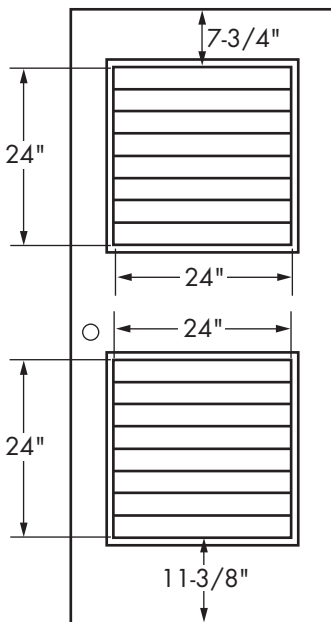

Half Lite: 24" x 36"

Full Lite: 24" x 64"

*Standard sizes are based on 3' x 7' door.
Consult factory for other size configurations.*

***Custom sizes available**

Standard Door Sizes:

2'-0" x length required

2'-8" x length required

3'-0" x length required

3'-6" x length required

4'-0" x length required

***Custom widths available**

Special-Lite, Inc.

P.O. Box 6, Decatur, MI 49045

Ph: 800.821.6531 • Fx: 800.423.7610 • www.special-lite.com

Item #7240

05/14 PDF

All-Fiberglass Louver Configuration

Not to scale

Standard Sizes

Top or Bottom Louver

**Bottom Louver
with Lite above**

Double Louver

Full Louver

All-Fiberglass Wall Louver

Not to scale

Standard Sizes for Single Fixed Wall Louver

Louver Elevation

Louver Section

NOTE:

Max louver size is 24" wide (without stiffener or mullion) x requested height. Order height in 4" increments + 1/4" only.