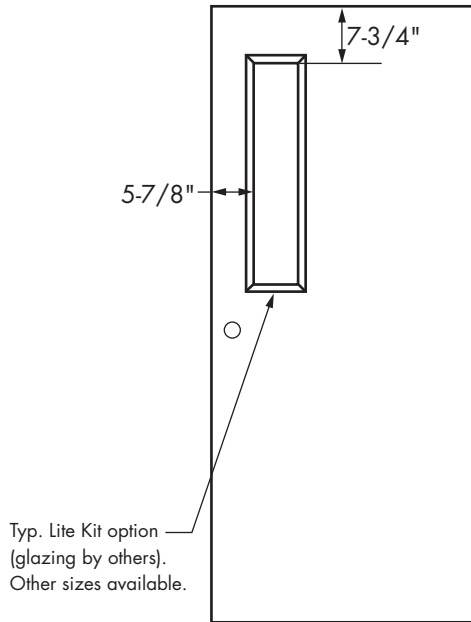

All-Fiberglass Lite Kit Configuration

Not to scale

Standard Sizes

Narrow Lite

Half Lite

Full Lite

Standard Lite Sizes:

Narrow Lite: 6" x 36"

Half Lite: 24" x 36"

Full Lite: 24" x 64"

*Standard sizes are based on 3' x 7' door.
Consult factory for other size configurations.*

***Custom sizes available**

Standard Door Sizes:

2'-0" x length required

2'-8" x length required

3'-0" x length required

3'-6" x length required

4'-0" x length required

***Custom widths available**

Special-Lite, Inc.

P.O. Box 6, Decatur, MI 49045

Ph: 800.821.6531 • Fx: 800.423.7610 • www.special-lite.com

Full Louver

All-Fiberglass Wall Louver

Not to scale

Standard Sizes for Single Fixed Wall Louver

Louver Elevation

Louver Section

NOTE:

Max louver size is 24" wide (without stiffener or mullion) x requested height. Order height in 4" increments + 1/4" only.