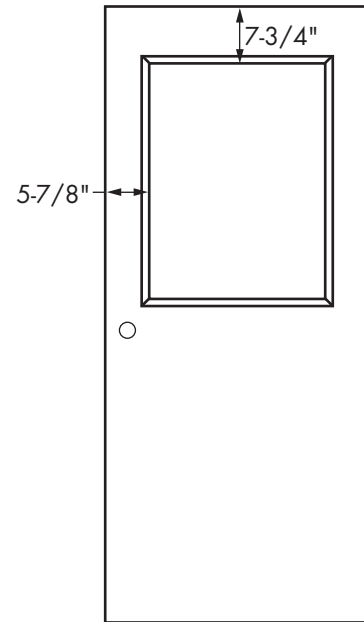

All-Fiberglass Lite Kit Configuration

Not to scale

Standard Sizes

Narrow Lite

Half Lite

Full Lite

Standard Lite Sizes:

Narrow Lite: 6" x 36"

Half Lite: 24" x 36"

Full Lite: 24" x 64"

*Standard sizes are based on 3' x 7' door.
Consult factory for other size configurations.*

***Custom sizes available**

Standard Door Sizes:

2'-0" x length required

2'-8" x length required

3'-0" x length required

3'-6" x length required

4'-0" x length required

***Custom widths available**

Special-Lite, Inc.

P.O. Box 6, Decatur, MI 49045

Ph: 800.821.6531 • Fx: 800.423.7610 • www.special-lite.com

Full Louver

All-Fiberglass Wall Louver

Not to scale

Standard Sizes for Single Fixed Wall Louver

Louver Elevation

Louver Section

NOTE:

Max louver size is 24" wide (without stiffener or mullion) x requested height. Order height in 4" increments + 1/4" only.