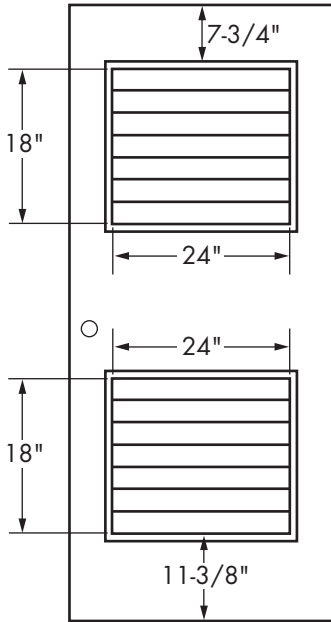

All-Fiberglass Louver Configuration

Not to scale

Standard Sizes

Top or Bottom Louver