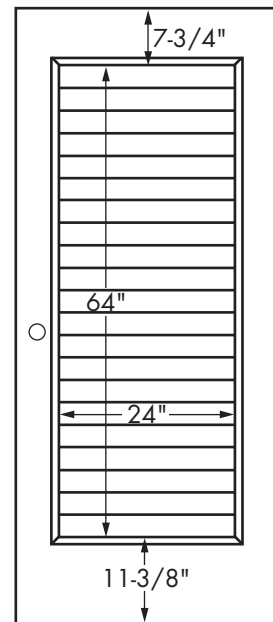

Half Lite: 24" x 36"

Full Lite: 24" x 64"

*Standard sizes are based on 3' x 7' door.
Consult factory for other size configurations.*

***Custom sizes available**

Standard Door Sizes:

2'-0" x length required

2'-8" x length required

3'-0" x length required

3'-6" x length required

4'-0" x length required

***Custom widths available**

Special-Lite, Inc.

P.O. Box 6, Decatur, MI 49045

Ph: 800.821.6531 • Fx: 800.423.7610 • www.special-lite.com

Item #7240

05/14 PDF

All-Fiberglass Louver Configuration

Not to scale

Standard Sizes

Top or Bottom Louver

**Bottom Louver
with Lite above**

Double Louver

Full Louver

All-Fiberglass Wall Louver

Not to scale

Standard Sizes for Single Fixed Wall Louver

Louver Elevation

Louver Section

NOTE:

Max louver size is 24" wide (without stiffener or mullion) x requested height. Order height in 4" increments + 1/4" only.