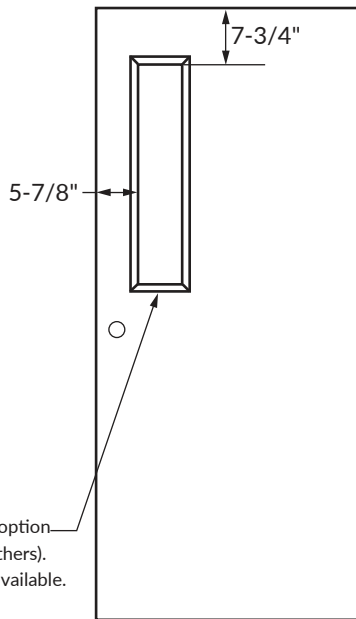

AF PULTRUDED DOOR LITE KIT & LOUVER

Not to scale

AF Fixed Louver Kit

1/4" AF Pultruded Door Vision Lite Kit

1" AF Pultruded Door Vision Lite Kit

AF LITE KIT CONFIGURATION

Not to scale

Standard Sizes

Narrow Lite

Half Lite

Full Lite

Typ. Lite Kit option
(glazing by others).
Other sizes available.

Standard Lite Sizes:

Narrow Lite: 6" x 36"

Half Lite: 24" x 36"

Full Lite: 24" x 64"

Standard sizes are based on 3' x 7' door.
Consult factory for other size configurations.

***Custom sizes available**

Standard Door Sizes:

2'-0" x length required

2'-8" x length required

3'-0" x length required

Max louver size is 24" wide (without stiffener or mullion) x requested height. Order height in 4" increments + 1/4" only.