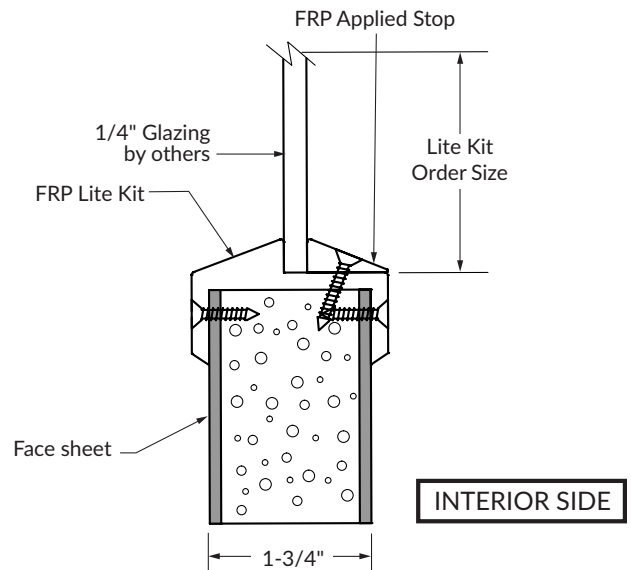

AF PULTRUDED DOOR LITE KIT & LOUVER

Not to scale

AF Fixed Louver Kit

1/4" AF Pultruded Door Vision Lite Kit

1" AF Pultruded Door Vision Lite Kit

AF LITE KIT CONFIGURATION

Not to scale

Standard Sizes

Narrow Lite

Half Lite

Full Lite

Typ. Lite Kit option
(glazing by others).
Other sizes available.

Standard Lite Sizes:

Narrow Lite: 6" x 36"

Half Lite: 24" x 36"

Full Lite: 24" x 64"

Standard sizes are based on 3' x 7' door.
Consult factory for other size configurations.

***Custom sizes available**

Standard Door Sizes:

2'-0" x length required

2'-8" x length required

3'-0" x length required

Max louver size is 24" wide (without stiffener or mullion) x requested height. Order height in 4" increments + 1/4" only.