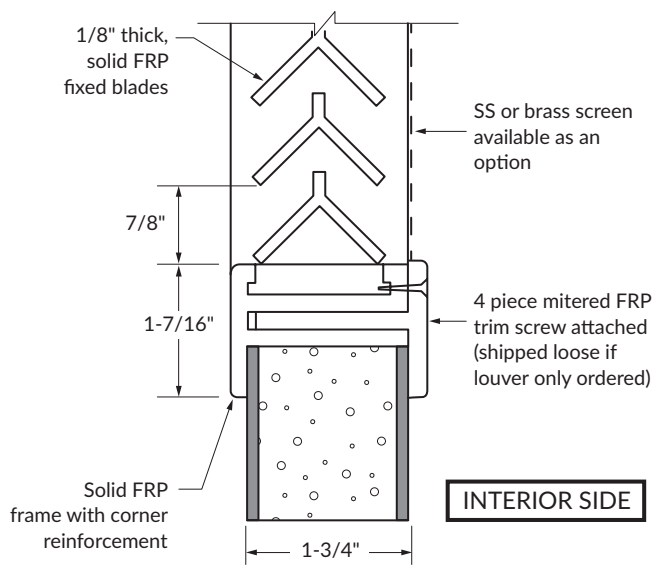

AF PULTRUDED DOOR LITE KIT & LOUVER

Not to scale

AF Fixed Louver Kit

1/4" AF Pultruded Door Vision Lite Kit

1" AF Pultruded Door Vision Lite Kit

AF LITE KIT CONFIGURATION

Not to scale

Standard Sizes

Narrow Lite

Half Lite

Full Lite

Typ. Lite Kit option
(glazing by others).
Other sizes available.

Standard Lite Sizes:

Narrow Lite: 6" x 36"

Half Lite: 24" x 36"

Full Lite: 24" x 64"

Standard sizes are based on 3' x 7' door.
Consult factory for other size configurations.

***Custom sizes available**

Standard Door Sizes:

2'-0" x length required

2'-8" x length required

3'-0" x length required

Max louver size is 24" wide (without stiffener or mullion) x requested height. Order height in 4" increments + 1/4" only.