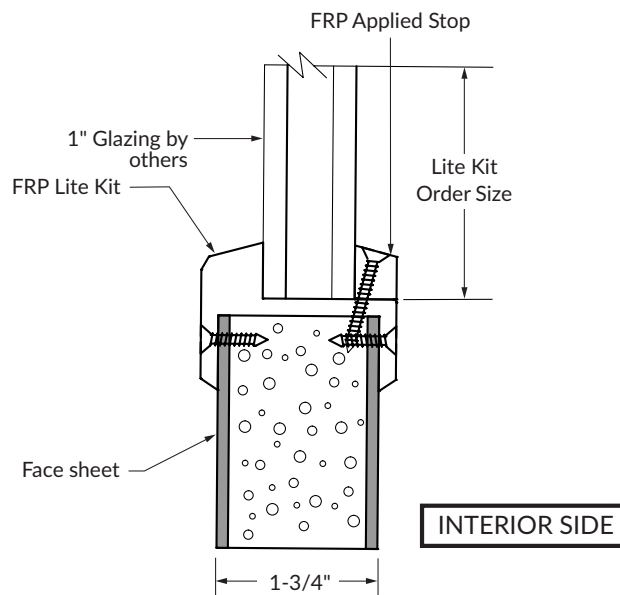

AF PULTRUDED DOOR LITE KIT & LOUVER

Not to scale

AF Fixed Louver Kit

1/4" AF Pultruded Door Vision Lite Kit

1" AF Pultruded Door Vision Lite Kit

AF LITE KIT CONFIGURATION

Not to scale

Standard Sizes

Narrow Lite

Half Lite

Full Lite

Typ. Lite Kit option
(glazing by others).
Other sizes available.

Standard Lite Sizes:

Narrow Lite: 6" x 36"

Half Lite: 24" x 36"

Full Lite: 24" x 64"

Standard sizes are based on 3' x 7' door.
Consult factory for other size configurations.

***Custom sizes available**

Standard Door Sizes:

2'-0" x length required

2'-8" x length required

3'-0" x length required

Max louver size is 24" wide (without stiffener or mullion) x requested height. Order height in 4" increments + 1/4" only.