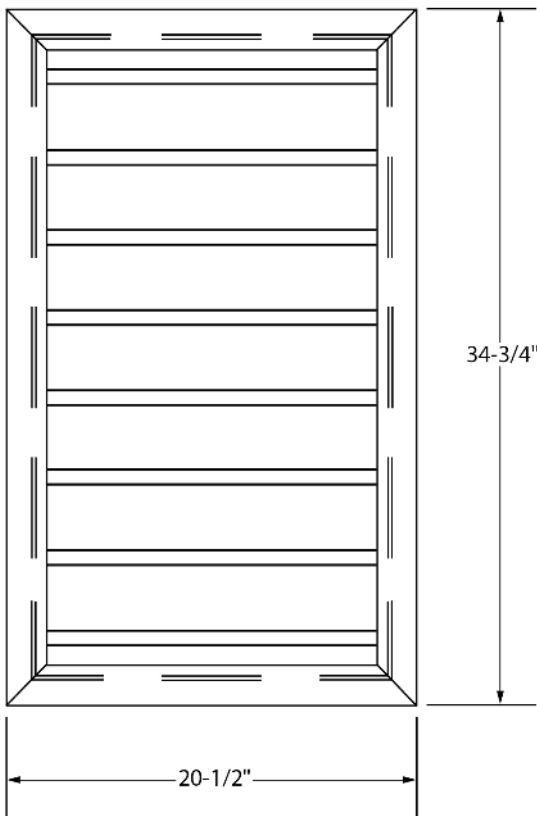

Standard sizes are based on 3' x 7' door.
Consult factory for other size configurations.

***Custom sizes available**

Standard Door Sizes:

2'-0" x length required

2'-8" x length required

3'-0" x length required

3'-6" x length required

4'-0" x length required

***Custom widths available**

AF LOUVER CONFIGURATION

Not to scale

Standard Sizes

Top or Bottom Louver

Bottom Louver with Lite above

Double Louver

Full Louver

AF WALL LOUVER

Not to scale

Standard Sizes for Single Fixed Wall Louver

Louver Elevation

Louver Section

NOTE:

Max louver size is 24" wide (without stiffener or mullion) x requested height. Order height in 4" increments + 1/4" only.