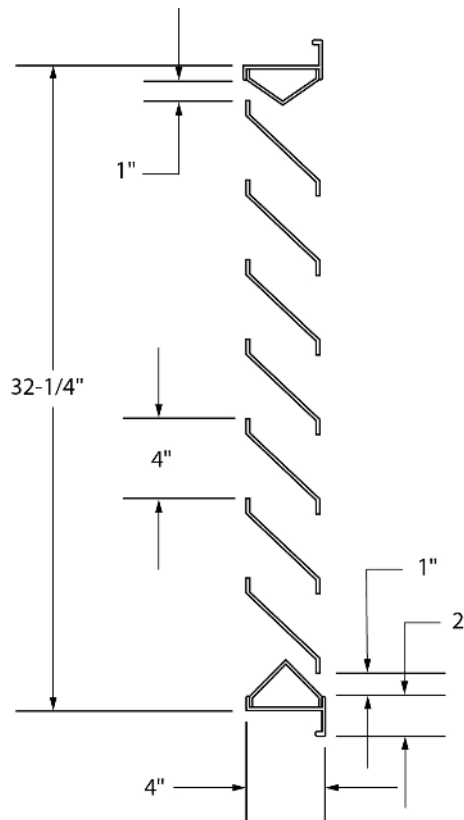

Standard sizes are based on 3' x 7' door.
Consult factory for other size configurations.

***Custom sizes available**

Standard Door Sizes:

2'-0" x length required

2'-8" x length required

3'-0" x length required

3'-6" x length required

4'-0" x length required

***Custom widths available**

AF LOUVER CONFIGURATION

Not to scale

Standard Sizes

Top or Bottom Louver

Bottom Louver with Lite above

Double Louver

Full Louver

AF WALL LOUVER

Not to scale

Standard Sizes for Single Fixed Wall Louver

Louver Elevation

Louver Section

NOTE:

Max louver size is 24" wide (without stiffener or mullion) x requested height. Order height in 4" increments + 1/4" only.