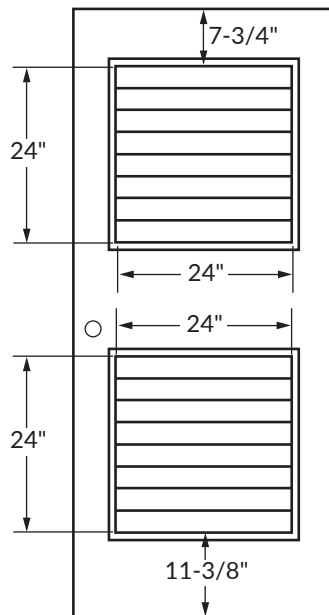

Standard sizes are based on 3' x 7' door.
Consult factory for other size configurations.

***Custom sizes available**

Standard Door Sizes:

2'-0" x length required

2'-8" x length required

3'-0" x length required

3'-6" x length required

4'-0" x length required

***Custom widths available**

AF LOUVER CONFIGURATION

Not to scale

Standard Sizes

Top or Bottom Louver

Bottom Louver with Lite above

Double Louver

Full Louver

AF WALL LOUVER

Not to scale

Standard Sizes for Single Fixed Wall Louver

Louver Elevation

Louver Section

NOTE:

Max louver size is 24" wide (without stiffener or mullion) x requested height. Order height in 4" increments + 1/4" only.