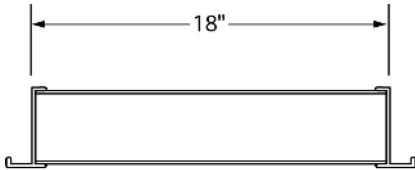

Standard sizes are based on 3' x 7' door.
Consult factory for other size configurations.

***Custom sizes available**

Standard Door Sizes:

2'-0" x length required

2'-8" x length required

3'-0" x length required

3'-6" x length required

4'-0" x length required

***Custom widths available**

AF LOUVER CONFIGURATION

Not to scale

Standard Sizes

Top or Bottom Louver

Bottom Louver with Lite above

Double Louver

Full Louver

AF WALL LOUVER

Not to scale

Standard Sizes for Single Fixed Wall Louver

Louver Elevation

Louver Section

NOTE:

Max louver size is 24" wide (without stiffener or mullion) x requested height. Order height in 4" increments + 1/4" only.