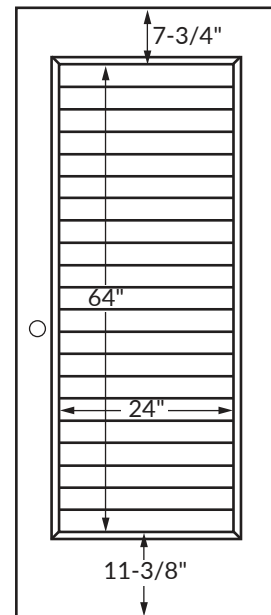

Standard sizes are based on 3' x 7' door.
Consult factory for other size configurations.

***Custom sizes available**

Standard Door Sizes:

2'-0" x length required

2'-8" x length required

3'-0" x length required

3'-6" x length required

4'-0" x length required

***Custom widths available**

AF LOUVER CONFIGURATION

Not to scale

Standard Sizes

Top or Bottom Louver

Bottom Louver with Lite above

Double Louver

Full Louver

AF WALL LOUVER

Not to scale

Standard Sizes for Single Fixed Wall Louver

Louver Elevation

Louver Section

NOTE:

Max louver size is 24" wide (without stiffener or mullion) x requested height. Order height in 4" increments + 1/4" only.