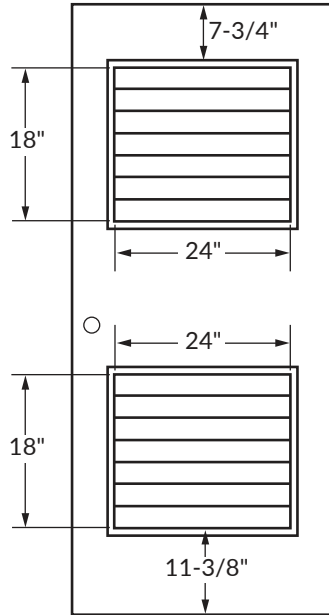

Standard sizes are based on 3' x 7' door.
Consult factory for other size configurations.

***Custom sizes available**

Standard Door Sizes:

2'-0" x length required

2'-8" x length required

3'-0" x length required

3'-6" x length required

4'-0" x length required

***Custom widths available**

AF LOUVER CONFIGURATION

Not to scale

Standard Sizes

Top or Bottom Louver

Bottom Louver with Lite above

Double Louver

Full Louver

AF WALL LOUVER

Not to scale

Standard Sizes for Single Fixed Wall Louver

Louver Elevation

Louver Section

NOTE:

Max louver size is 24" wide (without stiffener or mullion) x requested height. Order height in 4" increments + 1/4" only.