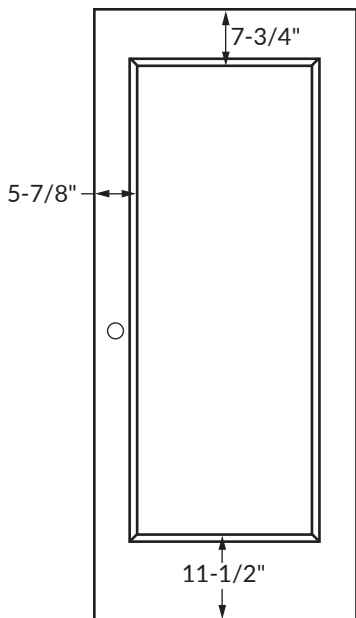

AF PULTRUDED DOOR LITE KIT & LOUVER

Not to scale

AF Fixed Louver Kit

1/4" AF Pultruded Door Vision Lite Kit

1" AF Pultruded Door Vision Lite Kit

AF LITE KIT CONFIGURATION

Not to scale

Standard Sizes

Narrow Lite

Half Lite

Full Lite

Typ. Lite Kit option
(glazing by others).
Other sizes available.

Standard Lite Sizes:

Narrow Lite: 6" x 36"

Half Lite: 24" x 36"

Full Lite: 24" x 64"

Standard sizes are based on 3' x 7' door.
Consult factory for other size configurations.

***Custom sizes available**

Standard Door Sizes:

2'-0" x length required

2'-8" x length required

3'-0" x length required

Max louver size is 24" wide (without stiffener or mullion) x requested height. Order height in 4" increments + 1/4" only.