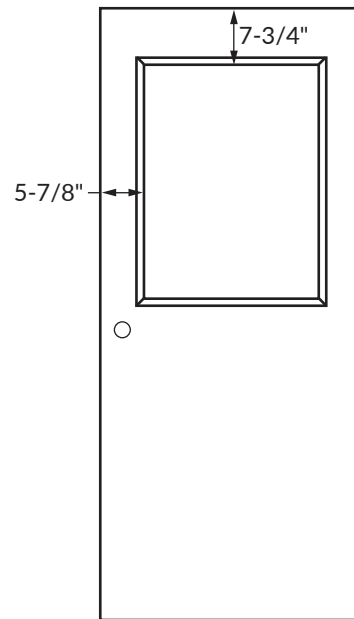

AF PULTRUDED DOOR LITE KIT & LOUVER

Not to scale

AF Fixed Louver Kit

1/4" AF Pultruded Door Vision Lite Kit

1" AF Pultruded Door Vision Lite Kit

AF LITE KIT CONFIGURATION

Not to scale

Standard Sizes

Narrow Lite

Half Lite

Full Lite

Typ. Lite Kit option
(glazing by others).
Other sizes available.

Standard Lite Sizes:

Narrow Lite: 6" x 36"

Half Lite: 24" x 36"

Full Lite: 24" x 64"

Standard sizes are based on 3' x 7' door.
Consult factory for other size configurations.

***Custom sizes available**

Standard Door Sizes:

2'-0" x length required

2'-8" x length required

3'-0" x length required

Max louver size is 24" wide (without stiffener or mullion) x requested height. Order height in 4" increments + 1/4" only.