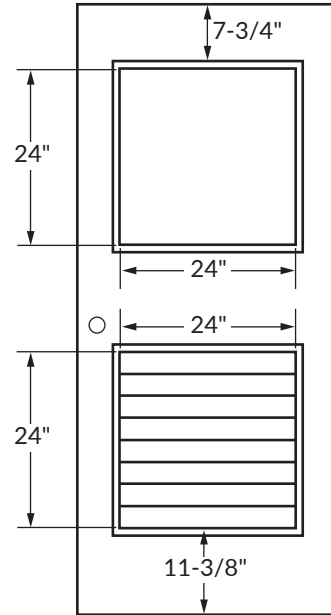

Standard sizes are based on 3' x 7' door.
Consult factory for other size configurations.

***Custom sizes available**

Standard Door Sizes:

2'-0" x length required

2'-8" x length required

3'-0" x length required

3'-6" x length required

4'-0" x length required

***Custom widths available**

AF LOUVER CONFIGURATION

Not to scale

Standard Sizes

Top or Bottom Louver

Bottom Louver with Lite above

Double Louver

Full Louver

AF WALL LOUVER

Not to scale

Standard Sizes for Single Fixed Wall Louver

Louver Elevation

Louver Section

NOTE:

Max louver size is 24" wide (without stiffener or mullion) x requested height. Order height in 4" increments + 1/4" only.