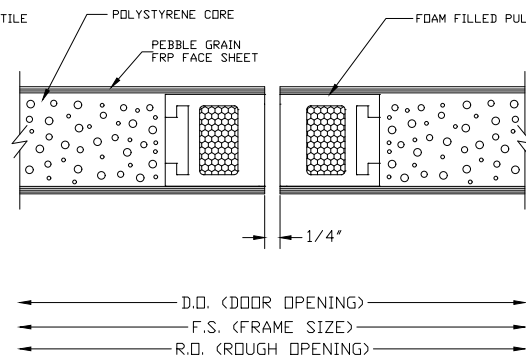

BUTT HINGE JAMB DETAIL
(NOT AVAILABLE ON BEVELED STILE)

CONTINUOUS HINGE JAMB DETAIL

LOCK JAMB DETAIL

LOCK JAMB DETAIL
(OPTIONAL SQUARE STILE)

HEAD DETAIL

MEETING STILES (STANDARD)

MEETING STILES OPTIONAL SQUARE STILES

MEETING STILES WITH OPTIONAL ASTRAGAL

MEETING STILES WITH OPTIONAL DUAL BEVELED STILES

LOUVER WITH INSECT
SCREEN DETAIL

SILL DETAIL (FLUSH BOTTOM)

SILL DETAIL (MORTISED BOTTOM)

1/4" GLASS VISION LITE KIT DETAIL