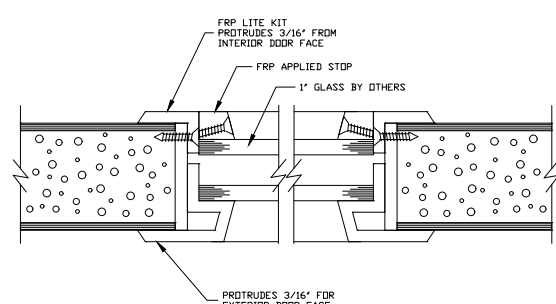

MEETING STILES WITH OPTIONAL ASTRAGAL

MEETING STILES WITH OPTIONAL DUAL BEVELED STILES

LOUVER WITH INSECT
SCREEN DETAIL

SILL DETAIL (FLUSH BOTTOM)

SILL DETAIL (MORTISED BOTTOM)

1/4" GLASS VISION LITE KIT DETAIL

1" GLASS VISION LITE KIT DETAIL

		SPECIAL-LITE, INC. 860 South Williams Street P.O. BOX 6 DECATUR, MI 49045 WWW.SPECIAL-LITE.COM	
DRAWN BY: JMM REVISION: N 8/30/18 P 3/2/20 O 12/3/18 Q	AF-217 ALL FIBERGLASS COMPOSITE PEBBLE GRAIN DOOR DATE: 8/30/2018 SHEET NO. 1 OF 1	FILE: AF217DETAILS.dwg	