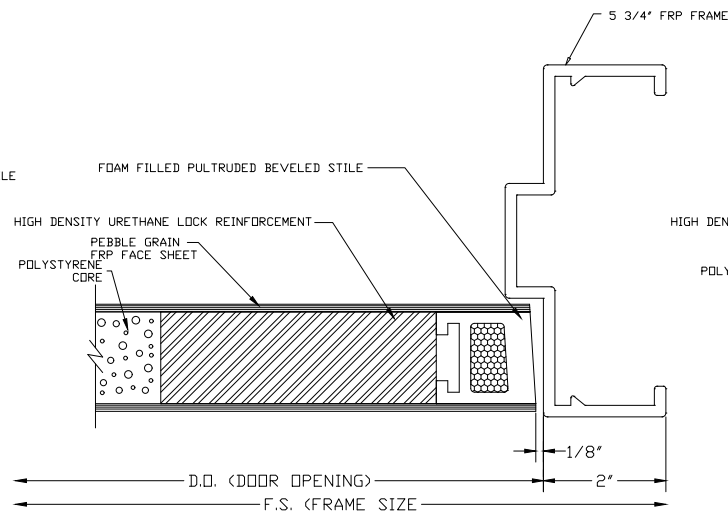

BUTT HINGE JAMB DETAIL
(NOT AVAILABLE ON BEVELED STILE)

CONTINUOUS HINGE JAMB DETAIL

LOCK JAMB DETAIL

LOCK JAMB DETAIL
(OPTIONAL SQUARE STILE)

HEAD DETAIL

MEETING STILES (STANDARD)

MEETING STILES OPTIONAL SQUARE STILES

MEETING STILES WITH OPTIONAL ASTRAGAL

MEETING STILES WITH OPTIONAL DUAL BEVELED STILES

LOUVER WITH INSECT
SCREEN DETAIL

SILL DETAIL (FLUSH BOTTOM)

SILL DETAIL (MORTISED BOTTOM)

1/4" GLASS VISION LITE KIT DETAIL