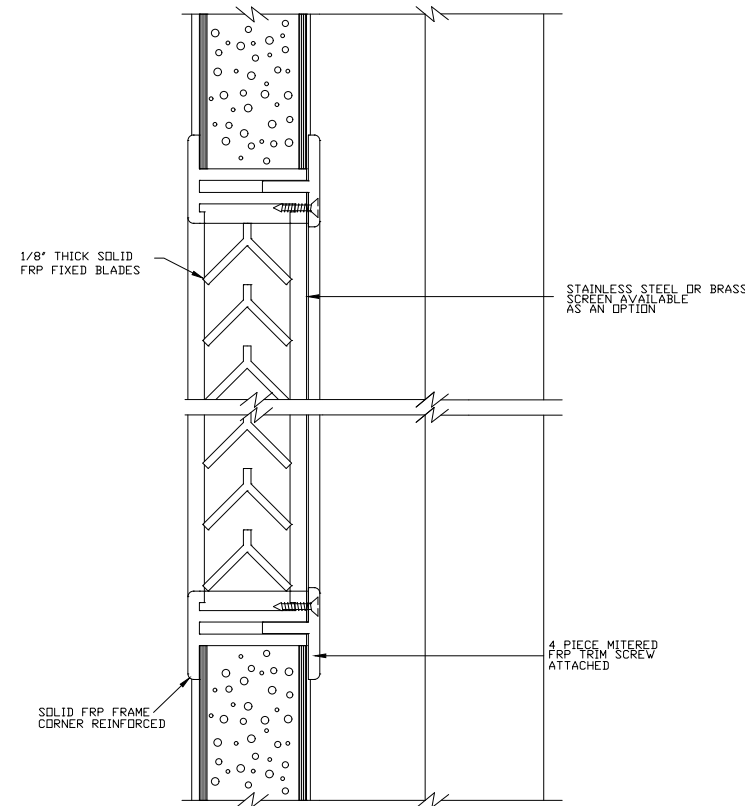

BUTT HINGE JAMB DETAIL
(NOT AVAILABLE ON BEVELED STILE)

CONTINUOUS HINGE JAMB DETAIL

LOCK JAMB DETAIL

LOCK JAMB DETAIL
(OPTIONAL SQUARE STILE)

HEAD DETAIL

MEETING STILES (STANDARD)

MEETING STILES OPTIONAL SQUARE STILES

MEETING STILES WITH OPTIONAL ASTRAGAL

MEETING STILES WITH OPTIONAL DUAL BEVELED STILES

LOUVER WITH INSECT
SCREEN DETAIL

SILL DETAIL (FLUSH BOTTOM)

SILL DETAIL (MORTISED BOTTOM)

1/4" GLASS VISION LITE KIT DETAIL