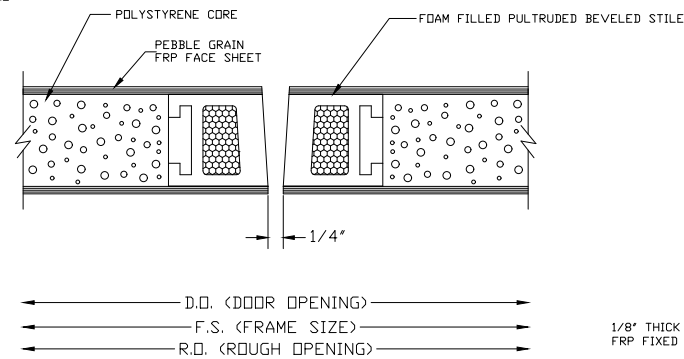

BUTT HINGE JAMB DETAIL
(NOT AVAILABLE ON BEVELED STILE)

CONTINUOUS HINGE JAMB DETAIL

LOCK JAMB DETAIL

LOCK JAMB DETAIL
(OPTIONAL SQUARE STILE)

HEAD DETAIL

MEETING STILES (STANDARD)

MEETING STILES OPTIONAL SQUARE STILES

MEETING STILES WITH OPTIONAL ASTRAGAL

MEETING STILES WITH OPTIONAL DUAL BEVELED STILES

LOUVER WITH INSECT
SCREEN DETAIL

SILL DETAIL (FLUSH BOTTOM)

SILL DETAIL (MORTISED BOTTOM)

1/4" GLASS VISION LITE KIT DETAIL