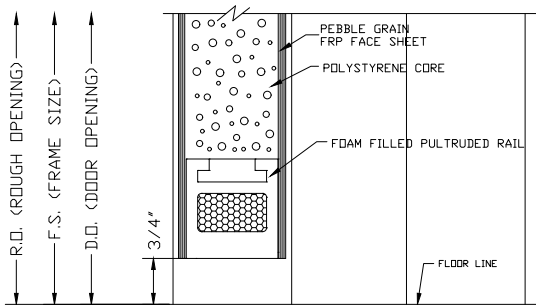

BUTT HINGE JAMB DETAIL
(NOT AVAILABLE ON BEVELED STILE)

CONTINUOUS HINGE JAMB DETAIL

LOCK JAMB DETAIL

LOCK JAMB DETAIL
(OPTIONAL SQUARE STILE)

HEAD DETAIL

MEETING STILES (STANDARD)

MEETING STILES OPTIONAL SQUARE STILES

MEETING STILES WITH OPTIONAL ASTRAGAL

MEETING STILES WITH OPTIONAL DUAL BEVELED STILES

LOUVER WITH INSECT
SCREEN DETAIL

SILL DETAIL (FLUSH BOTTOM)

SILL DETAIL (MORTISED BOTTOM)

1/4" GLASS VISION LITE KIT DETAIL