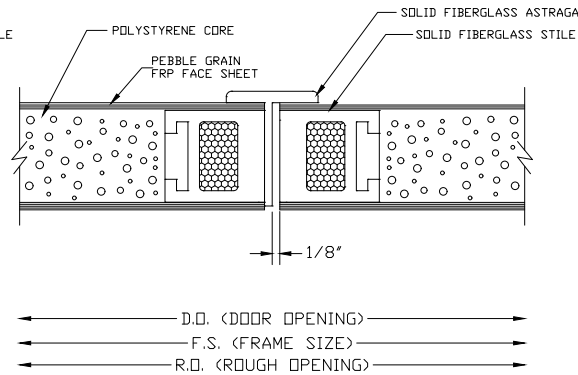

BUTT HINGE JAMB DETAIL
(NOT AVAILABLE ON BEVELED STILE)

CONTINUOUS HINGE JAMB DETAIL

LOCK JAMB DETAIL

LOCK JAMB DETAIL
(OPTIONAL SQUARE STILE)

HEAD DETAIL

MEETING STILES (STANDARD)

MEETING STILES OPTIONAL SQUARE STILES

MEETING STILES WITH OPTIONAL ASTRAGAL

MEETING STILES WITH OPTIONAL DUAL BEVELED STILES

LOUVER WITH INSECT
SCREEN DETAIL

SILL DETAIL (FLUSH BOTTOM)

SILL DETAIL (MORTISED BOTTOM)

1/4" GLASS VISION LITE KIT DETAIL