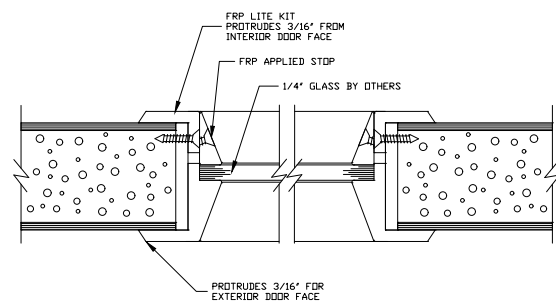

MEETING STILES WITH OPTIONAL ASTRAGAL

MEETING STILES WITH OPTIONAL DUAL BEVELED STILES

LOUVER WITH INSECT
SCREEN DETAIL

SILL DETAIL (FLUSH BOTTOM)

SILL DETAIL (MORTISED BOTTOM)

1/4" GLASS VISION LITE KIT DETAIL

1" GLASS VISION LITE KIT DETAIL

		SPECIAL-LITE, INC. 860 South Williams Street P.O. BOX 6 DECATUR, MI 49045 WWW.SPECIAL-LITE.COM	
DRAWN BY: JMM REVISION: N 8/30/18 P 3/2/20 O 12/3/18 Q	AF-217 ALL FIBERGLASS COMPOSITE PEBBLE GRAIN DOOR DATE: 8/30/2018 SHEET NO. 1 OF 1	FILE: AF217DETAILS.dwg	