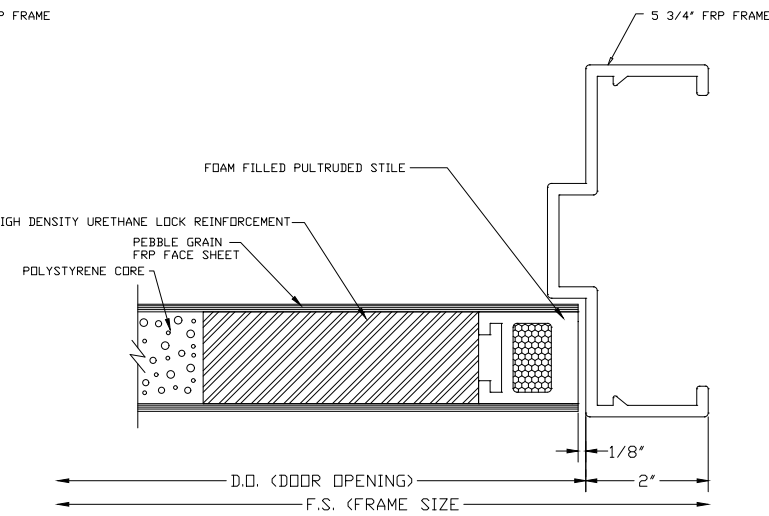

BUTT HINGE JAMB DETAIL
(NOT AVAILABLE ON BEVELED STILE)

CONTINUOUS HINGE JAMB DETAIL

LOCK JAMB DETAIL

LOCK JAMB DETAIL
(OPTIONAL SQUARE STILE)

HEAD DETAIL

MEETING STILES (STANDARD)

MEETING STILES OPTIONAL SQUARE STILES

MEETING STILES WITH OPTIONAL ASTRAGAL

MEETING STILES WITH OPTIONAL DUAL BEVELED STILES

LOUVER WITH INSECT
SCREEN DETAIL

SILL DETAIL (FLUSH BOTTOM)

SILL DETAIL (MORTISED BOTTOM)

1/4" GLASS VISION LITE KIT DETAIL