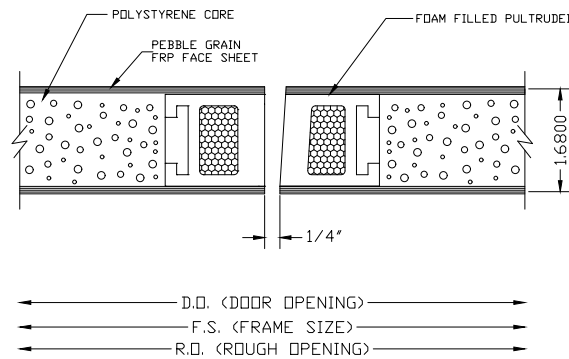

BUTT HINGE JAMB DETAIL
(NOT AVAILABLE ON BEVELED STILE)

CONTINUOUS HINGE JAMB DETAIL

LOCK JAMB DETAIL

LOCK JAMB DETAIL
(OPTIONAL SQUARE STILE)

HEAD DETAIL

MEETING STILES (STANDARD)

MEETING STILES OPTIONAL SQUARE STILES

MEETING STILES WITH OPTIONAL ASTRAGAL

MEETING STILES WITH OPTIONAL DUAL BEVELED STILES

LOUVER WITH INSECT
SCREEN DETAIL

SILL DETAIL (FLUSH BOTTOM)

SILL DETAIL (MORTISED BOTTOM)

1/4" GLASS VISION LITE KIT DETAIL