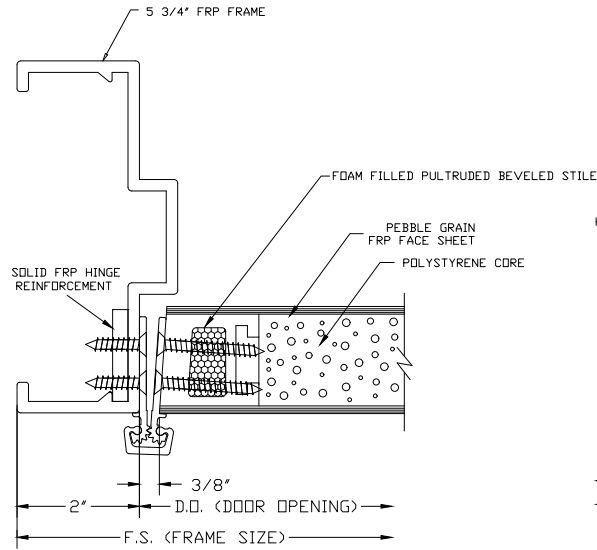

BUTT HINGE JAMB DETAIL
(NOT AVAILABLE ON BEVELED STILE)

CONTINUOUS HINGE JAMB DETAIL

LOCK JAMB DETAIL

LOCK JAMB DETAIL
(OPTIONAL SQUARE STILE)

HEAD DETAIL

MEETING STILES (STANDARD)

MEETING STILES OPTIONAL SQUARE STILES

MEETING STILES WITH OPTIONAL ASTRAGAL

MEETING STILES WITH OPTIONAL DUAL BEVELED STILES

LOUVER WITH INSECT
SCREEN DETAIL

SILL DETAIL (FLUSH BOTTOM)

SILL DETAIL (MORTISED BOTTOM)

1/4" GLASS VISION LITE KIT DETAIL

1" GLASS VISION LITE KIT DETAIL

		SPECIAL-LITE, INC. 860 South Williams Street P.O. BOX 6 DECATUR, MI 49045 WWW.SPECIAL-LITE.COM	
DRAWN BY: JMM REVISION: N 8/30/18 P 3/2/20 O 12/3/18 Q	AF-217 ALL FIBERGLASS COMPOSITE PEBBLE GRAIN DOOR DATE: 8/30/2018 SHEET NO. 1 OF 1	FILE: AF217DETAILS.dwg	