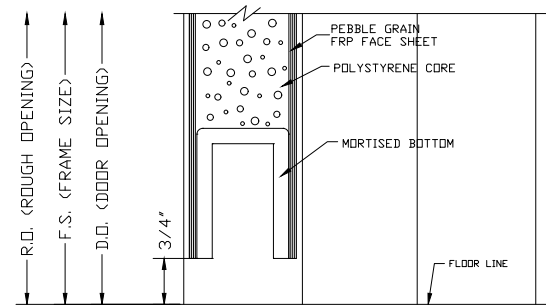

BUTT HINGE JAMB DETAIL
(NOT AVAILABLE ON BEVELED STILE)

CONTINUOUS HINGE JAMB DETAIL

LOCK JAMB DETAIL

LOCK JAMB DETAIL
(OPTIONAL SQUARE STILE)

HEAD DETAIL

MEETING STILES (STANDARD)

MEETING STILES OPTIONAL SQUARE STILES

MEETING STILES WITH OPTIONAL ASTRAGAL

MEETING STILES WITH OPTIONAL DUAL BEVELED STILES

LOUVER WITH INSECT
SCREEN DETAIL

SILL DETAIL (FLUSH BOTTOM)

SILL DETAIL (MORTISED BOTTOM)

1/4" GLASS VISION LITE KIT DETAIL