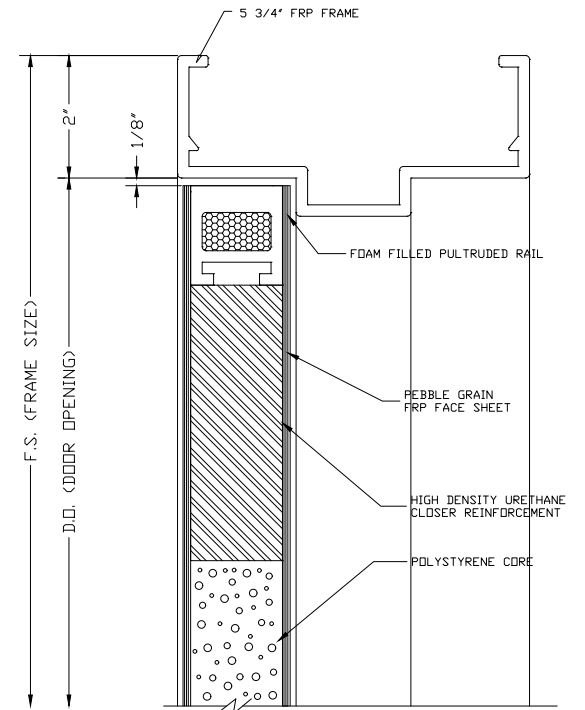

BUTT HINGE JAMB DETAIL
(NOT AVAILABLE ON BEVELED STILE)

CONTINUOUS HINGE JAMB DETAIL

LOCK JAMB DETAIL

LOCK JAMB DETAIL
(OPTIONAL SQUARE STILE)

HEAD DETAIL

MEETING STILES (STANDARD)

MEETING STILES OPTIONAL SQUARE STILES

MEETING STILES WITH OPTIONAL ASTRAGAL

MEETING STILES WITH OPTIONAL DUAL BEVELED STILES

LOUVER WITH INSECT
SCREEN DETAIL

SILL DETAIL (FLUSH BOTTOM)

SILL DETAIL (MORTISED BOTTOM)

1/4" GLASS VISION LITE KIT DETAIL