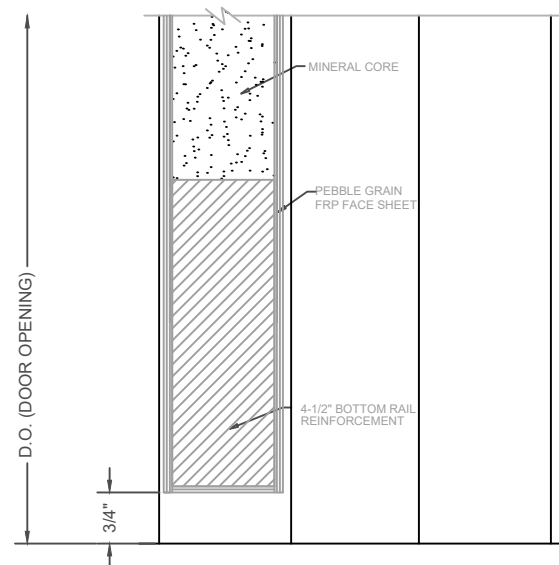

BUTT HINGE DETAIL

LOCK JAMB DETAIL

DOOR HEAD DETAIL

DOOR HEAD DETAIL
OPTIONAL 4" HEAD

MEETING STILE EDGES OF PAIR

SILL DETAIL

VISION LITE KIT DETAIL 1/4" GLASS

VISION LITE KIT DETAIL 3/16" GLASS

		SPECIAL-LITE, INC. 860 South Williams Street P.O. BOX 6 DECATUR, MI 49045 WWW.SPECIAL-LITE.COM	
DRAWN BY: JMM REVISION:	AF-220FR PEBBLE GRAIN ALL-FIBERGLASS DOOR		
A 4/27/17 C 1/25/19 B 5/30/17 D 6/25/20	DATE: 5/30/2017	SHEET NO. 1 OF 1	FILE: 1100_FRP_AF_220FR.DWG