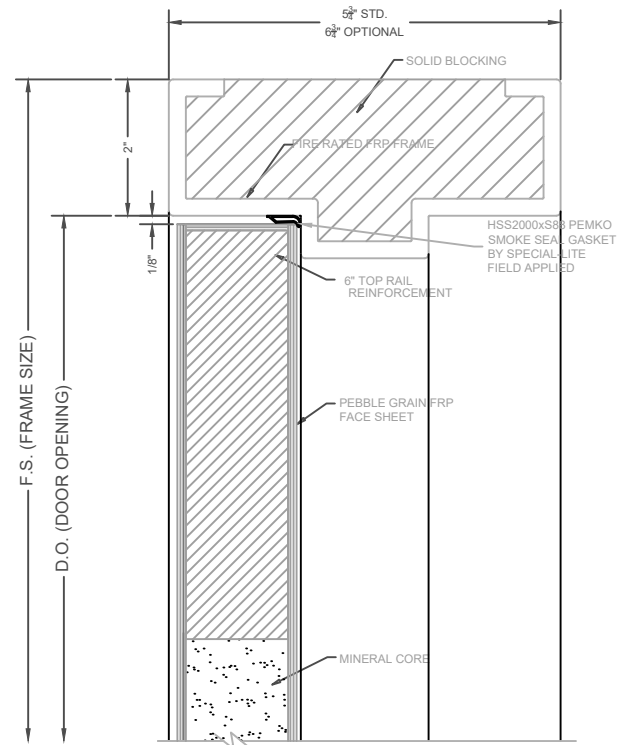

BUTT HINGE DETAIL

LOCK JAMB DETAIL

DOOR HEAD DETAIL

DOOR HEAD DETAIL
OPTIONAL 4" HEAD

MEETING STILE EDGES OF PAIR

SILL DETAIL

VISION LITE KIT DETAIL 1/4" GLASS

VISION LITE KIT DETAIL 3/16" GLASS

		SPECIAL-LITE, INC. 860 South Williams Street P.O. BOX 6 DECATUR, MI 49045 WWW.SPECIAL-LITE.COM	
DRAWN BY: JMM REVISION:	AF-220FR PEBBLE GRAIN ALL-FIBERGLASS DOOR		
A 4/27/17 C 1/25/19 B 5/30/17 D 6/25/20	DATE: 5/30/2017	SHEET NO. 1 OF 1	FILE: 1100_FRP_AF_220FR.DWG