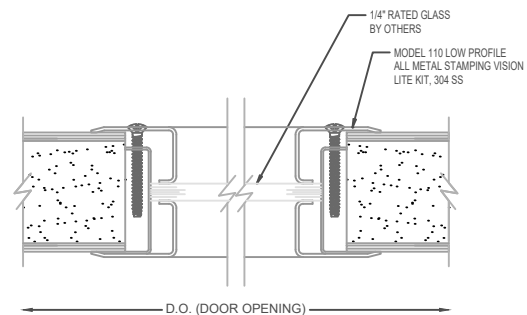

BUTT HINGE DETAIL

LOCK JAMB DETAIL

DOOR HEAD DETAIL

DOOR HEAD DETAIL
OPTIONAL 4" HEAD

MEETING STILE EDGES OF PAIR

SILL DETAIL

VISION LITE KIT DETAIL 1/4" GLASS

VISION LITE KIT DETAIL 3/16" GLASS

		SPECIAL-LITE, INC. 860 South Williams Street P.O. BOX 6 DECATUR, MI 49045 WWW.SPECIAL-LITE.COM	
DRAWN BY: JMM REVISION:	AF-220FR PEBBLE GRAIN ALL-FIBERGLASS DOOR		
A 4/27/17 C 1/25/19 B 5/30/17 D 6/25/20	DATE: 5/30/2017	SHEET NO. 1 OF 1	FILE: 1100_FRP_AF_220FR.DWG