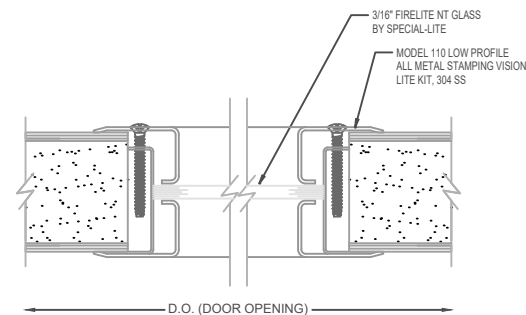

BUTT HINGE DETAIL

LOCK JAMB DETAIL

DOOR HEAD DETAIL

DOOR HEAD DETAIL
OPTIONAL 4" HEAD

MEETING STILE EDGES OF PAIR

SILL DETAIL

VISION LITE KIT DETAIL 1/4" GLASS

VISION LITE KIT DETAIL 3/16" GLASS

		SPECIAL-LITE, INC. 860 South Williams Street P.O. BOX 6 DECATUR, MI 49045 WWW.SPECIAL-LITE.COM	
DRAWN BY: JMM REVISION:	AF-220FR PEBBLE GRAIN ALL-FIBERGLASS DOOR		
A 4/27/17 C 1/25/19 B 5/30/17 D 6/25/20	DATE: 5/30/2017	SHEET NO. 1 OF 1	FILE: 1100_FRP_AF_220FR.DWG