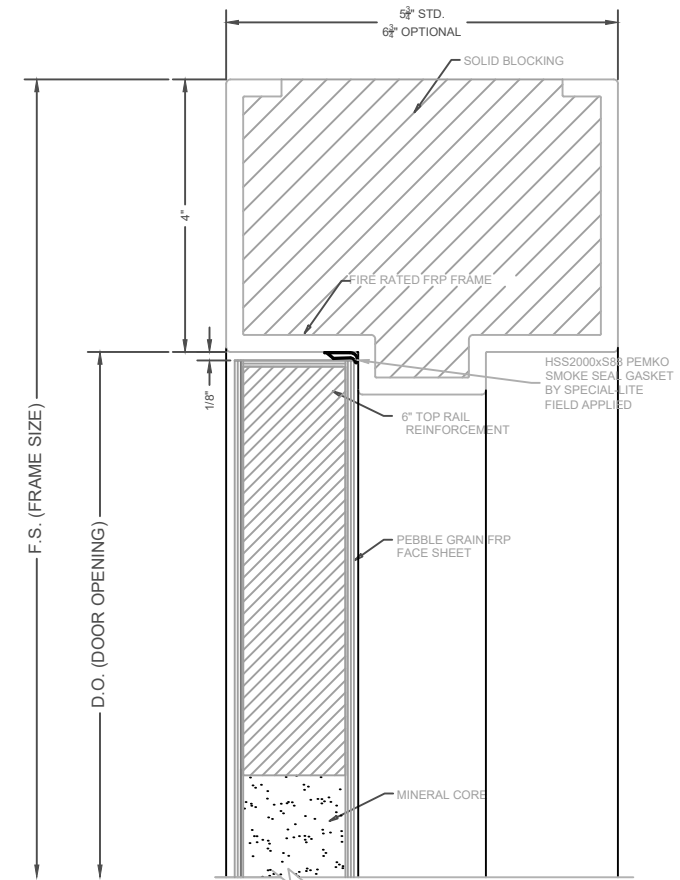

BUTT HINGE DETAIL

LOCK JAMB DETAIL

DOOR HEAD DETAIL

DOOR HEAD DETAIL
OPTIONAL 4" HEAD

MEETING STILE EDGES OF PAIR

SILL DETAIL

VISION LITE KIT DETAIL 1/4" GLASS

VISION LITE KIT DETAIL 3/16" GLASS

		SPECIAL-LITE, INC. 860 South Williams Street P.O. BOX 6 DECATUR, MI 49045 WWW.SPECIAL-LITE.COM	
DRAWN BY: JMM REVISION:	AF-220FR PEBBLE GRAIN ALL-FIBERGLASS DOOR		
A 4/27/17 C 1/25/19 B 5/30/17 D 6/25/20	DATE: 5/30/2017	SHEET NO. 1 OF 1	FILE: 1100_FRP_AF_220FR.DWG