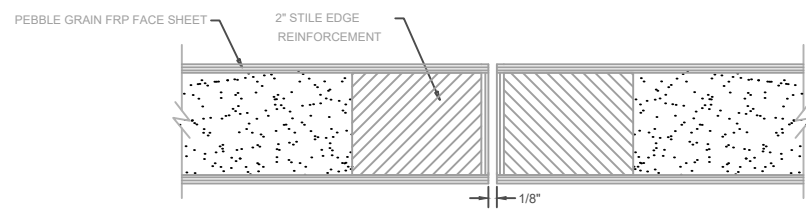

BUTT HINGE DETAIL

LOCK JAMB DETAIL

DOOR HEAD DETAIL

DOOR HEAD DETAIL
OPTIONAL 4" HEAD

MEETING STILE EDGES OF PAIR

SILL DETAIL

VISION LITE KIT DETAIL 1/4" GLASS

VISION LITE KIT DETAIL 3/16" GLASS

		SPECIAL-LITE, INC. 860 South Williams Street P.O. BOX 6 DECATUR, MI 49045 WWW.SPECIAL-LITE.COM	
DRAWN BY: JMM REVISION:	AF-220FR PEBBLE GRAIN ALL-FIBERGLASS DOOR		
A 4/27/17 C 1/25/19 B 5/30/17 D 6/25/20	DATE: 5/30/2017	SHEET NO. 1 OF 1	FILE: 1100_FRP_AF_220FR.DWG