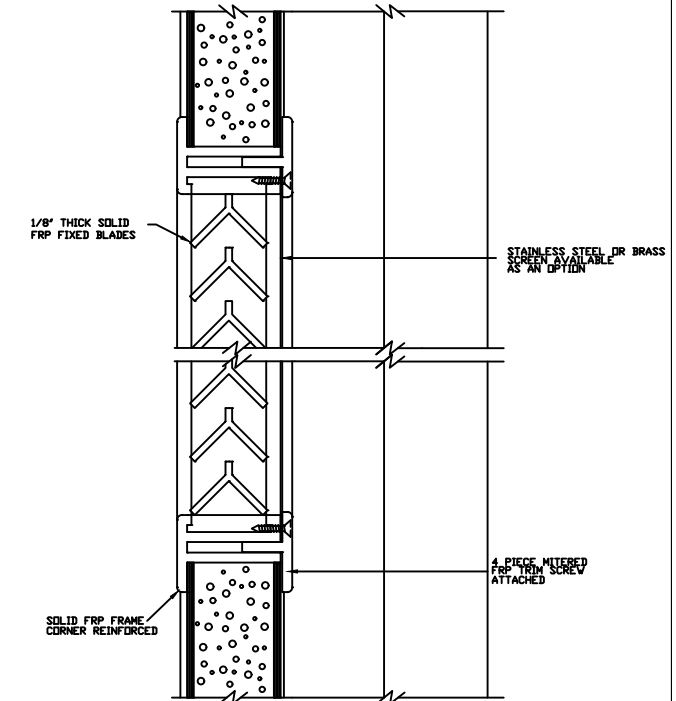

BUTT HINGE JAMB DETAIL  
(NOT AVAILABLE ON BEVELED STILE)

CONTINUOUS HINGE JAMB DETAIL

LOCK JAMB DETAIL

LOCK JAMB DETAIL  
(OPTIONAL SQUARE STILE)

HEAD DETAIL

MEETING STILES (STANDARD)

MEETING STILES (OPTIONAL SQUARE STILE)

MEETING STILES WITH OPTIONAL ASTRAGAL

MEETING STILES WITH OPTIONAL DUAL BEVELED STILES

LOUVER WITH INSECT  
SCREEN DETAIL

SILL DETAIL (FLUSH BOTTOM)

SILL DETAIL (MORTISED BOTTOM)

1/4" GLASS VISION LITE KIT DETAIL