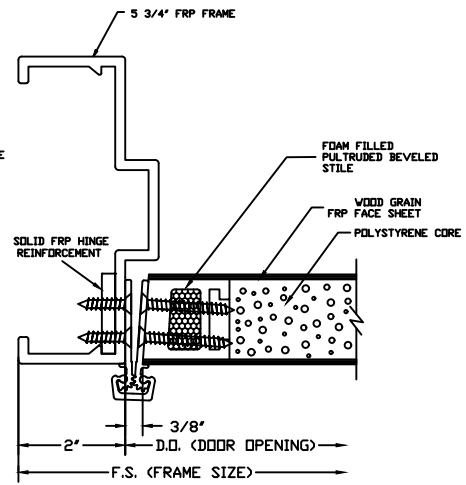

BUTT HINGE JAMB DETAIL  
(NOT AVAILABLE ON BEVELED STILE)

CONTINUOUS HINGE JAMB DETAIL

LOCK JAMB DETAIL

LOCK JAMB DETAIL  
(OPTIONAL SQUARE STILE)

HEAD DETAIL

MEETING STILES (STANDARD)

MEETING STILES (OPTIONAL SQUARE STILE)

MEETING STILES WITH OPTIONAL ASTRAGAL

MEETING STILES WITH OPTIONAL DUAL BEVELED STILES

LOUVER WITH INSECT  
SCREEN DETAIL

SILL DETAIL (FLUSH BOTTOM)

SILL DETAIL (MORTISED BOTTOM)

1/4" GLASS VISION LITE KIT DETAIL