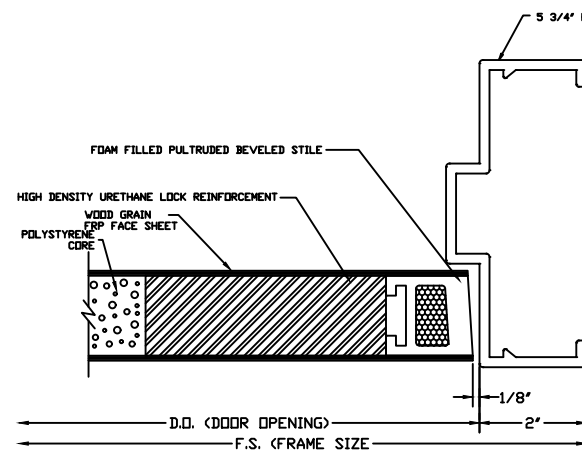

BUTT HINGE JAMB DETAIL  
(NOT AVAILABLE ON BEVELED STILE)

CONTINUOUS HINGE JAMB DETAIL

LOCK JAMB DETAIL

LOCK JAMB DETAIL  
(OPTIONAL SQUARE STILE)

HEAD DETAIL

MEETING STILES (STANDARD)

MEETING STILES (OPTIONAL SQUARE STILE)

MEETING STILES WITH OPTIONAL ASTRAGAL

MEETING STILES WITH OPTIONAL DUAL BEVELED STILES

LOUVER WITH INSECT  
SCREEN DETAIL

SILL DETAIL (FLUSH BOTTOM)

SILL DETAIL (MORTISED BOTTOM)

1/4" GLASS VISION LITE KIT DETAIL