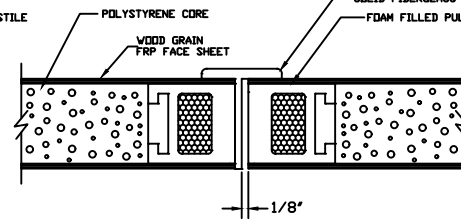

BUTT HINGE JAMB DETAIL  
(NOT AVAILABLE ON BEVELED STILE)

CONTINUOUS HINGE JAMB DETAIL

LOCK JAMB DETAIL

LOCK JAMB DETAIL  
(OPTIONAL SQUARE STILE)

HEAD DETAIL

MEETING STILES (STANDARD)

MEETING STILES (OPTIONAL SQUARE STILE)

MEETING STILES WITH OPTIONAL ASTRAGAL

MEETING STILES WITH OPTIONAL DUAL BEVELED STILES

LOUVER WITH INSECT  
SCREEN DETAIL

SILL DETAIL (FLUSH BOTTOM)

SILL DETAIL (MORTISED BOTTOM)

1/4" GLASS VISION LITE KIT DETAIL