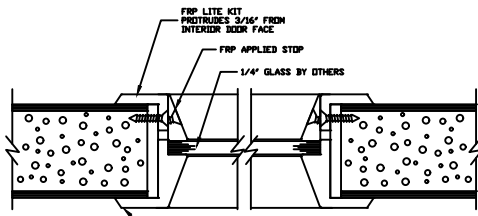

MEETING STILES WITH OPTIONAL ASTRAGAL

MEETING STILES WITH OPTIONAL DUAL BEVELED STILES

LOUVER WITH INSECT  
SCREEN DETAIL

SILL DETAIL (FLUSH BOTTOM)

SILL DETAIL (MORTISED BOTTOM)

1/4" GLASS VISION LITE KIT DETAIL

1" GLASS VISION LITE KIT DETAIL

		<b>SPECIAL-LITE, INC.</b> 800 South Williams Street P.O. BOX 6 DECATUR, MI 48045 <a href="http://WWW.SPECIAL-LITE.COM">WWW.SPECIAL-LITE.COM</a>	
		DRAWN BY: JMM REVISION:	AF-219-1 ALL FIBERGLASS COMPOSITE CONTEMPORARY WOOD GRAIN DOOR
M 8/30/18 Q N 12/3/18 P	DATE: 8/30/2018	SHEET NO. 1 OF 1	FILE: AF219-1DETAILS.dwg