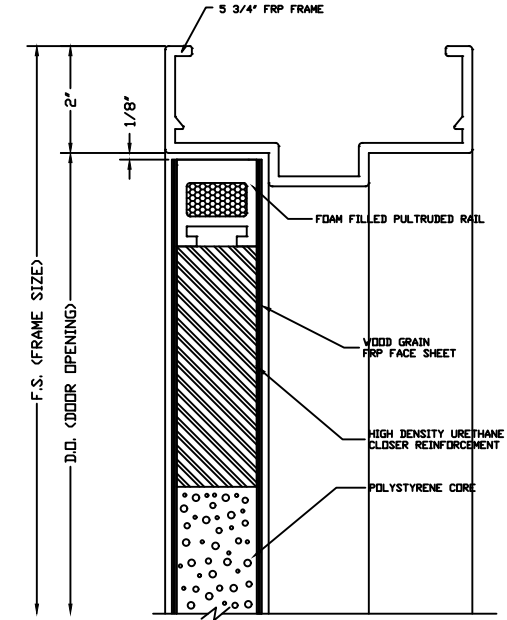

BUTT HINGE JAMB DETAIL  
(NOT AVAILABLE ON BEVELED STILE)

CONTINUOUS HINGE JAMB DETAIL

LOCK JAMB DETAIL

LOCK JAMB DETAIL  
(OPTIONAL SQUARE STILE)

HEAD DETAIL

MEETING STILES (STANDARD)

MEETING STILES (OPTIONAL SQUARE STILE)

MEETING STILES WITH OPTIONAL ASTRAGAL

MEETING STILES WITH OPTIONAL DUAL BEVELED STILES

LOUVER WITH INSECT  
SCREEN DETAIL

SILL DETAIL (FLUSH BOTTOM)

SILL DETAIL (MORTISED BOTTOM)

1/4" GLASS VISION LITE KIT DETAIL