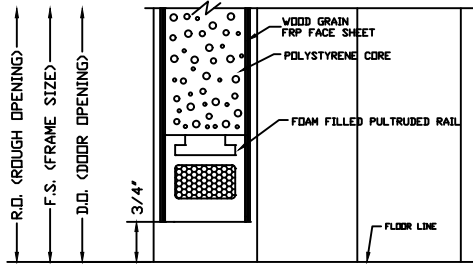

BUTT HINGE JAMB DETAIL  
(NOT AVAILABLE ON BEVELED STILE)

CONTINUOUS HINGE JAMB DETAIL

LOCK JAMB DETAIL

LOCK JAMB DETAIL  
(OPTIONAL SQUARE STILE)

HEAD DETAIL

MEETING STILES (STANDARD)

MEETING STILES (OPTIONAL SQUARE STILE)

MEETING STILES WITH OPTIONAL ASTRAGAL

MEETING STILES WITH OPTIONAL DUAL BEVELED STILES

LOUVER WITH INSECT  
SCREEN DETAIL

SILL DETAIL (FLUSH BOTTOM)

SILL DETAIL (MORTISED BOTTOM)

1/4" GLASS VISION LITE KIT DETAIL