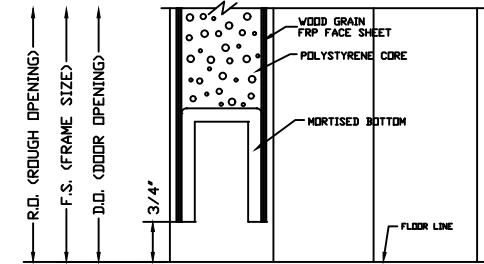

BUTT HINGE JAMB DETAIL  
(NOT AVAILABLE ON BEVELED STILE)

CONTINUOUS HINGE JAMB DETAIL

LOCK JAMB DETAIL

LOCK JAMB DETAIL  
(OPTIONAL SQUARE STILE)

HEAD DETAIL

MEETING STILES (STANDARD)

MEETING STILES (OPTIONAL SQUARE STILE)

MEETING STILES WITH OPTIONAL ASTRAGAL

MEETING STILES WITH OPTIONAL DUAL BEVELED STILES

LOUVER WITH INSECT  
SCREEN DETAIL

SILL DETAIL (FLUSH BOTTOM)

SILL DETAIL (MORTISED BOTTOM)

1/4" GLASS VISION LITE KIT DETAIL