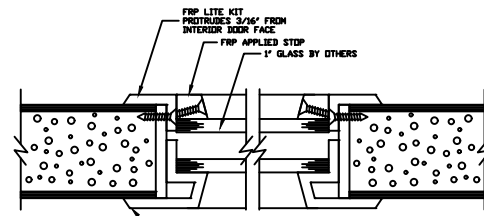

MEETING STILES WITH OPTIONAL ASTRAGAL

MEETING STILES WITH OPTIONAL DUAL BEVELED STILES

LOUVER WITH INSECT  
SCREEN DETAIL

SILL DETAIL (FLUSH BOTTOM)

SILL DETAIL (MORTISED BOTTOM)

1/4" GLASS VISION LITE KIT DETAIL

1" GLASS VISION LITE KIT DETAIL

		<b>SPECIAL-LITE, INC.</b> 800 South Williams Street P.O. BOX 6 DECATUR, MI 48045 <a href="http://WWW.SPECIAL-LITE.COM">WWW.SPECIAL-LITE.COM</a>	
		DRAWN BY: JMM REVISION:	AF-219-1 ALL FIBERGLASS COMPOSITE CONTEMPORARY WOOD GRAIN DOOR
M 8/30/18 Q N 12/3/18 P	DATE: 8/30/2018	SHEET NO. 1 OF 1	FILE: AF219-1DETAILS.dwg