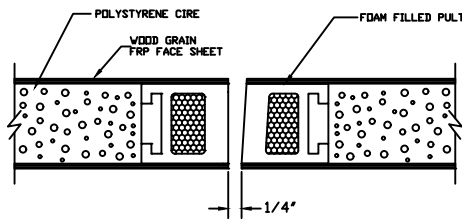

BUTT HINGE JAMB DETAIL  
(NOT AVAILABLE ON BEVELED STILE)

CONTINUOUS HINGE JAMB DETAIL

LOCK JAMB DETAIL

LOCK JAMB DETAIL  
(OPTIONAL SQUARE STILE)

HEAD DETAIL

MEETING STILES (STANDARD)

MEETING STILES (OPTIONAL SQUARE STILE)

MEETING STILES WITH OPTIONAL ASTRAGAL

MEETING STILES WITH OPTIONAL DUAL BEVELED STILES

LOUVER WITH INSECT  
SCREEN DETAIL

SILL DETAIL (FLUSH BOTTOM)

SILL DETAIL (MORTISED BOTTOM)

1/4" GLASS VISION LITE KIT DETAIL