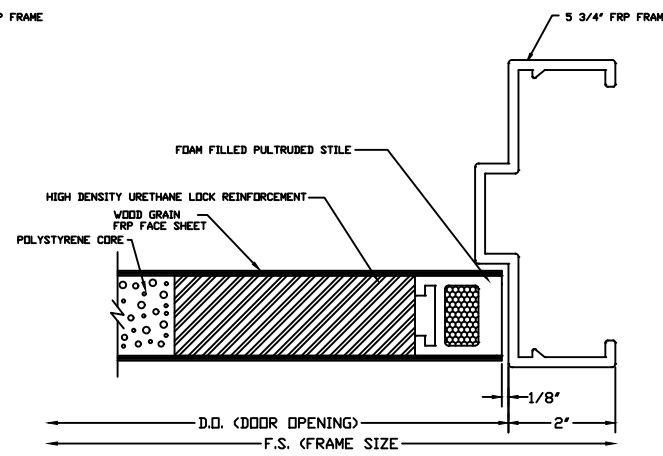

BUTT HINGE JAMB DETAIL  
(NOT AVAILABLE ON BEVELED STILE)

CONTINUOUS HINGE JAMB DETAIL

LOCK JAMB DETAIL

LOCK JAMB DETAIL  
(OPTIONAL SQUARE STILE)

HEAD DETAIL

MEETING STILES (STANDARD)

MEETING STILES (OPTIONAL SQUARE STILE)

MEETING STILES WITH OPTIONAL ASTRAGAL

MEETING STILES WITH OPTIONAL DUAL BEVELED STILES

LOUVER WITH INSECT  
SCREEN DETAIL

SILL DETAIL (FLUSH BOTTOM)

SILL DETAIL (MORTISED BOTTOM)

1/4" GLASS VISION LITE KIT DETAIL