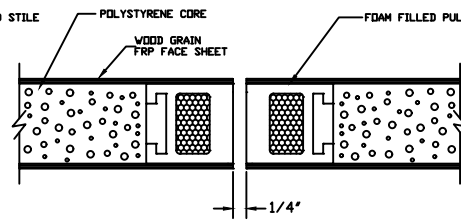

BUTT HINGE JAMB DETAIL  
(NOT AVAILABLE ON BEVELED STILE)

CONTINUOUS HINGE JAMB DETAIL

LOCK JAMB DETAIL

LOCK JAMB DETAIL  
(OPTIONAL SQUARE STILE)

HEAD DETAIL

MEETING STILES (STANDARD)

MEETING STILES (OPTIONAL SQUARE STILE)

MEETING STILES WITH OPTIONAL ASTRAGAL

MEETING STILES WITH OPTIONAL DUAL BEVELED STILES

LOUVER WITH INSECT  
SCREEN DETAIL

SILL DETAIL (FLUSH BOTTOM)

SILL DETAIL (MORTISED BOTTOM)

1/4" GLASS VISION LITE KIT DETAIL