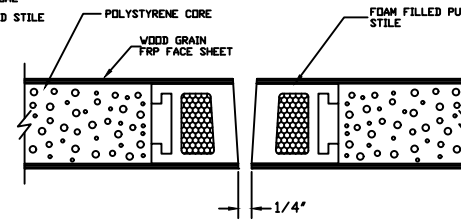

BUTT HINGE JAMB DETAIL  
(NOT AVAILABLE ON BEVELED STILE)

CONTINUOUS HINGE JAMB DETAIL

LOCK JAMB DETAIL

LOCK JAMB DETAIL  
(OPTIONAL SQUARE STILE)

HEAD DETAIL

MEETING STILES (STANDARD)

MEETING STILES (OPTIONAL SQUARE STILE)

MEETING STILES WITH OPTIONAL ASTRAGAL

MEETING STILES WITH OPTIONAL DUAL BEVELED STILES

LOUVER WITH INSECT  
SCREEN DETAIL

SILL DETAIL (FLUSH BOTTOM)

SILL DETAIL (MORTISED BOTTOM)

1/4" GLASS VISION LITE KIT DETAIL