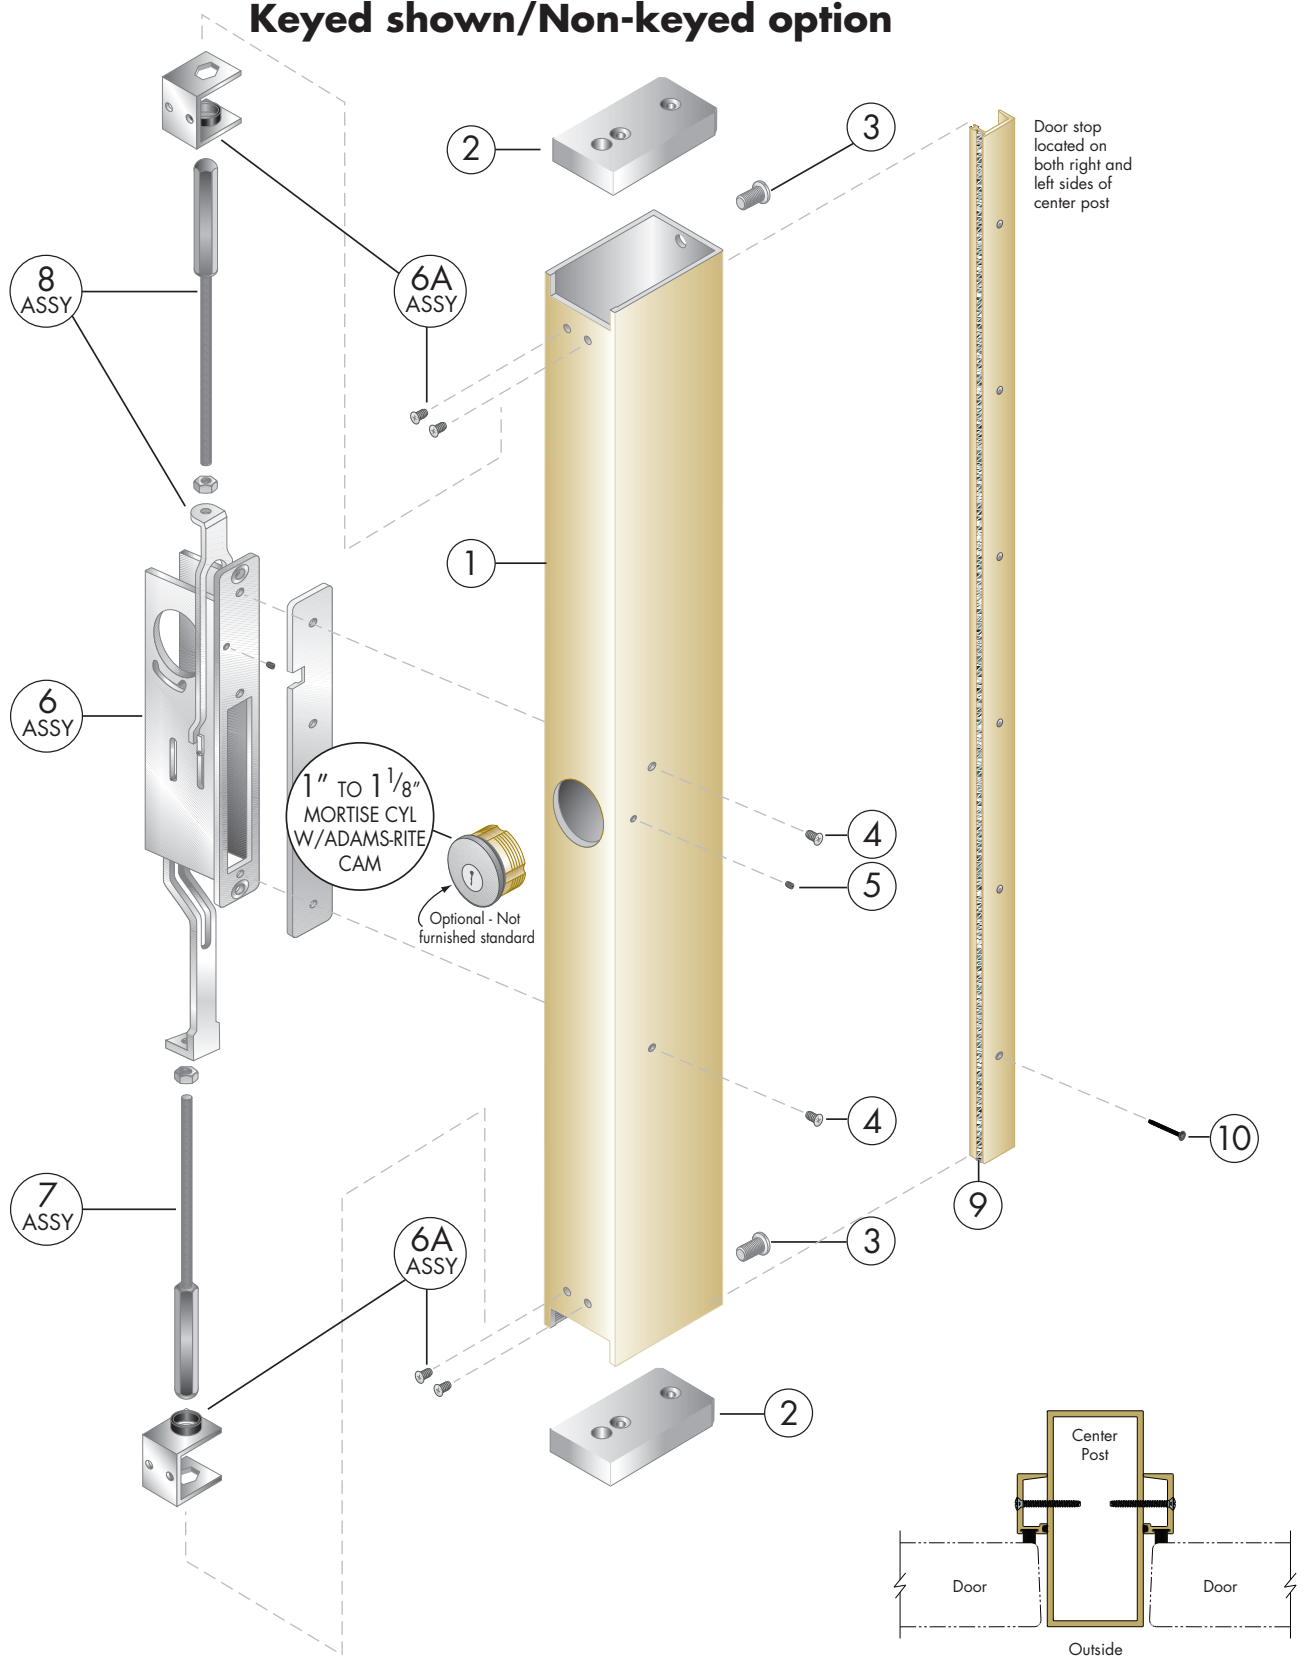

# SL-61 Center Post

**Keyed shown/Non-keyed option**

# SL-61 Center Post Parts List

1.	SL-61 Center Post			
	A. 2" x 4" - Tube	Clear/D. Bronze		T-7
	B. 2" x 4-1/2" - Tube	Clear/D. Bronze		T-8
	C. 2" x 5" - Tube	Clear/D. Bronze		T-4
	D. 2" x 6" - Tube	Clear/D. Bronze		T-5
2.	Top/Bottom Block			
	A. 2" x 4" - Block	Clear/D. Bronze	Keyed/Non-Keyed	PT. 106
	B. 2" x 4-1/2" - Block	Clear/D. Bronze	Keyed/Non-Keyed	PT. 107
	C. 2" x 5" - Block	Clear/D. Bronze	Keyed/Non-Keyed	PT. 108
	D. 2" x 6" - Block	Clear/D. Bronze	Keyed/Non-Keyed	PT. 110
3.	Non-Keyed Center Post Screws	Clear/D. Bronze		SL-SC-34
4.	Lock Fasteners	Clear/D. Bronze		SL-SC-71
5.	Security Plug			SL-SC-119
6.	Lock Assembly/Face Plate			PT. 901
6A.	Bolt Guide Assembly			PT. 901A
7.	Bolt Assembly - Bottom			PT. 902
8.	Bolt Assembly - Top			PT. 912
9.	Weathering	Gray		PT. 900
10.	DS Screws	Clear/D. Bronze		SL-SC-15