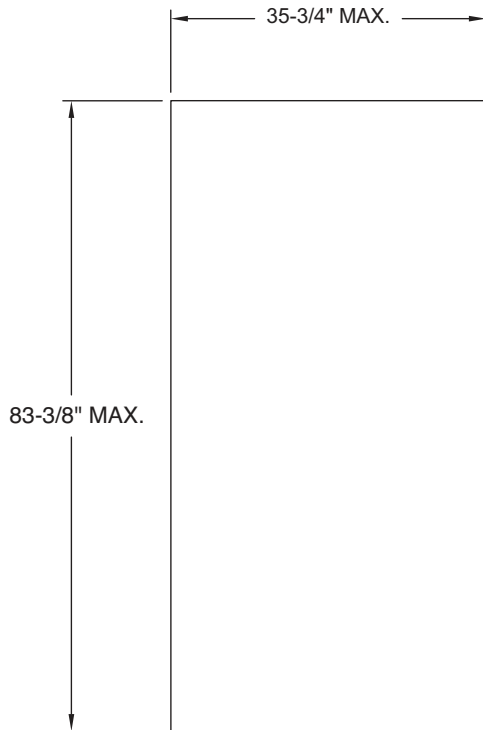

CONFIGURATION WORKSHEET

Model: AF-100-DR715-S-NL-11-F5-NA

TDI#: DR715

Swing: Outswing

Impact Resistance: Yes

Water Infiltration: No

Max Net Door Size: 35-3/4" x 83-3/8" Single Door

Glazing: NONE