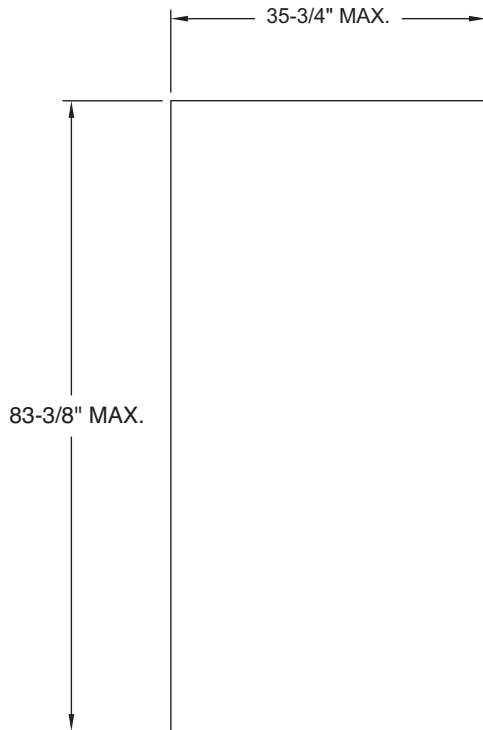

CONFIGURATION WORKSHEET

Model: AF-100-DR715-S-NL-11-F5-NA

TDI#: DR715

Swing: Outswing

Impact Resistance: Yes

Water Infiltration: No

Max Net Door Size: 35-3/4" x 83-3/8" Single Door

Glazing: NONE

Framing:

Framing Options	
NO.	Description
F5	2" x 5.75" AF-150 Pultruded Fiberglass Frame by Special-Lite

Optional Hardware:

Optional Hardware	
NO.	Description
NA	No Optional Hardware