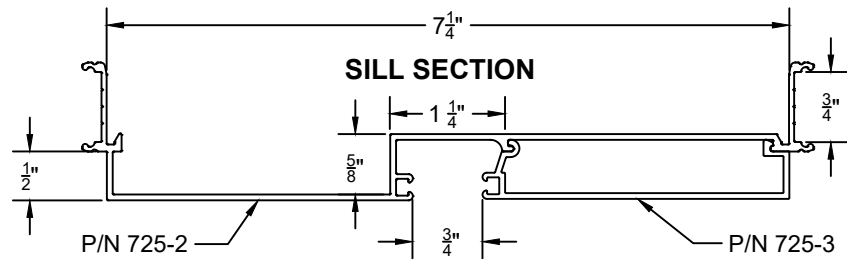

TYPICAL FRAME ELEVATIONS

PARTIAL HEIGHT FRAME ELEVATIONS

725 WALL SERIES FOR 7¹/₄" PARTITION

WALL SYSTEM

725 WALL SERIES WITH 4" TRIM FOR 7 $\frac{1}{4}$ " PARTITION