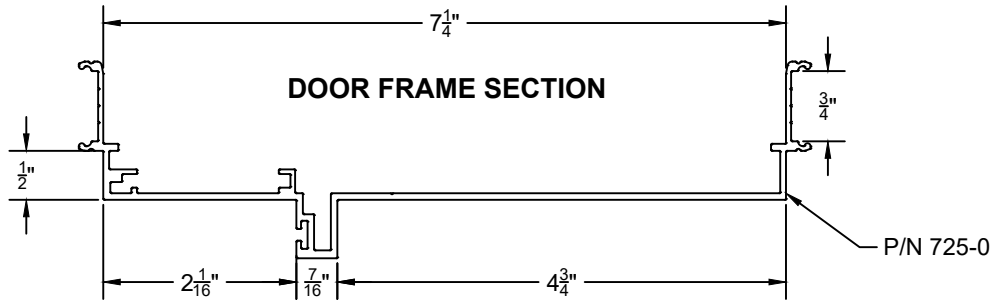

TYPICAL FRAME ELEVATIONS

PARTIAL HEIGHT FRAME ELEVATIONS

725 WALL SERIES FOR 7¹/₄" PARTITION

WALL SYSTEM

725 WALL SERIES WITH 4" TRIM FOR 7 $\frac{1}{4}$ " PARTITION