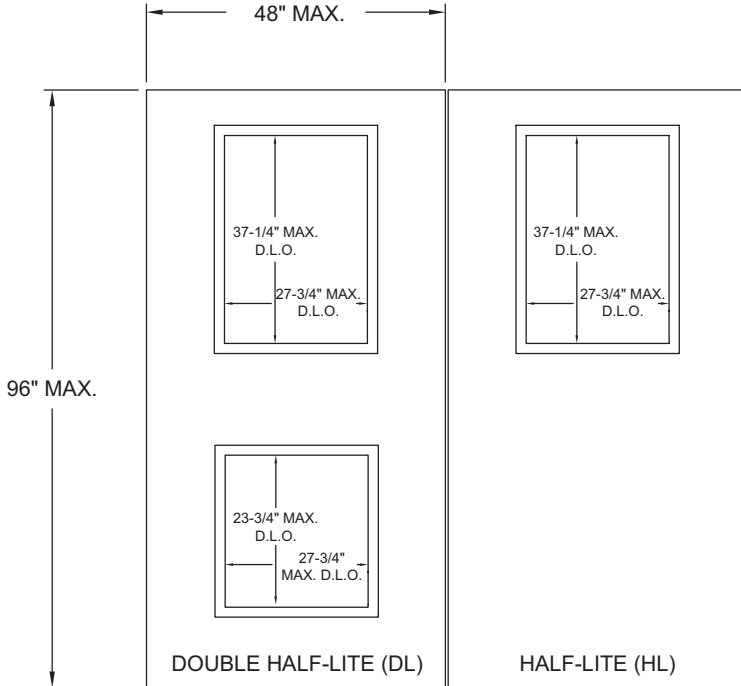

CONFIGURATION WORKSHEET

Model: SL -20 -DR967-P -HL -G4 -29 -F2 -

base door model single/pair lite glazing hardware set framing op. hardware

TDI#: DR-967

Swing: Outswing

Impact Resistance: Yes

Water Infiltration: Yes

Max Net Door Size: 48" x 96" (Max Leaf Size)

Glazing: 27-3/4" x 37-1/4" Max D.L.O. (Top Lite)
27-3/4" x 23-3/4" Max D.L.O. (Bottom Lite)

Choose Glazing:

Glazing Options	
NO.	Description
G2	5/16" Oldcastle Stormglass (1/8" H.S. Glass x 0.075" Saflex x 1/8" H.S. Glass)
G3	1" Oldcastle Stormglass (1/8" H.S. Glass x 0.075" Saflex x 1/8" H.S. Glass x 3/8" Air Space x 1/4" Tempered Glass)
G4	3/8" Makrolon AR Polycarbonate