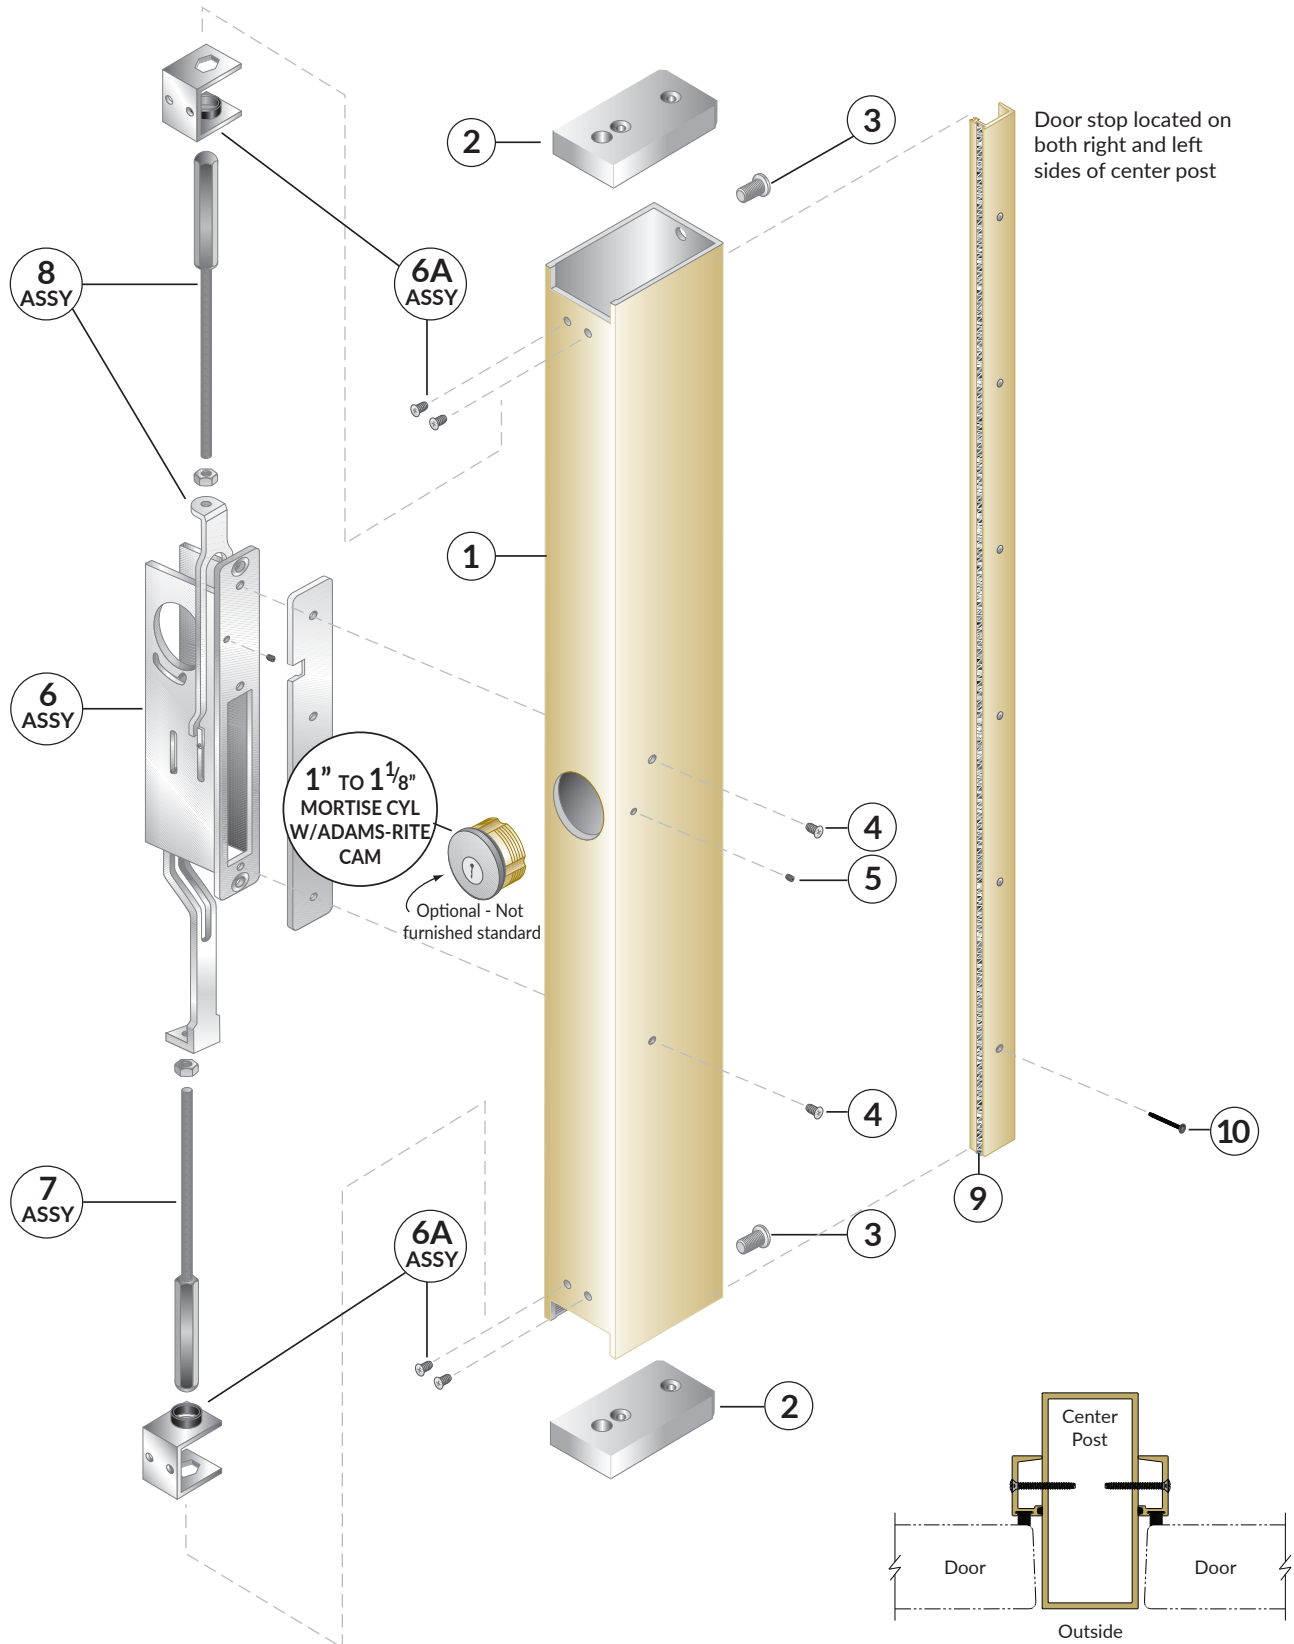

SL-61 Center Post

Keyed shown/Non-keyed option

PARTS LIST						
1	SL-61 CENTER POST	2" x 4"	Tube	Clear/Dark Bronze		T-7
		2" X 4-1/2"	Tube	Clear/Dark Bronze		T-8
		2" X 5"	Tube	Clear/Dark Bronze		T-4
		2" X 6"	Tube	Clear/Dark Bronze		T-5
		2" X 8"	Tube	Clear/Dark Bronze		T-18
2	TOP/BOTTOM BLOCK	2" x 4"	Block	Clear/Dark Bronze	Keyed/Non-Keyed	PT. 106
		2" X 4-1/2"	Block	Clear/Dark Bronze	Keyed/Non-Keyed	PT. 107
		2" X 5"	Block	Clear/Dark Bronze	Keyed/Non-Keyed	PT. 108
		2" X 6"	Block	Clear/Dark Bronze	Keyed/Non-Keyed	PT. 110
		2" X 8"	Block	Clear/Dark Bronze		PT-554
3	NON-KEYED CENTER POST SCREWS			Clear/Dark Bronze		SL-SC-34
4	LOCK FASTENERS			Clear/Dark Bronze		SL-SC-71
5	SECURITY PLUG					SL-SC-119
6	LOCK ASSEMBLY/FACE PLATE					PT. 901
6A	BOLT GUIDE ASSEMBLY					PT. 901A
7	BOLT ASSEMBLY - BOTTOM					PT. 902
8	BOLT ASSEMBLY - TOP					PT. 912
9	WEATHERING			Gray		PT. 900
10	DS SCREWS			Clear/Dark Bronze		SL-SC-15