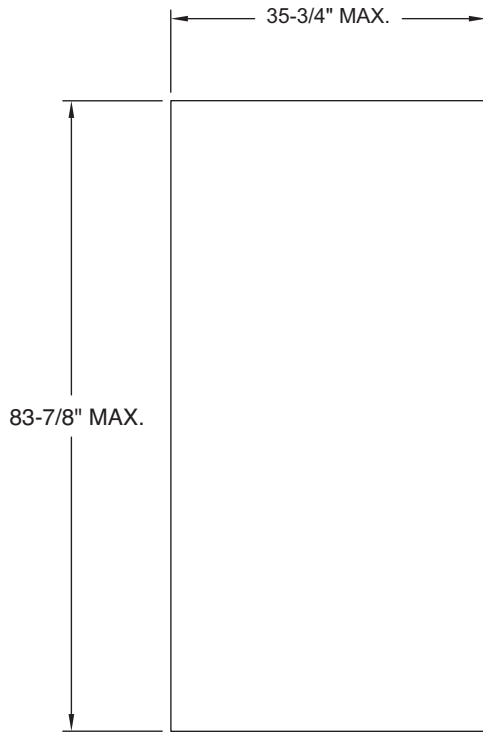

## CONFIGURATION WORKSHEET

**Model:** AF-220-17714-S-NL-9-F5-NA

**FL#:** 17714\_R2

**Swing:** Outswing

**Outside HVHZ:** Yes

**Inside HVHZ:** No

**Water Infiltration:** No

**Max Net Door Size:** 35-3/4" x 83-7/8" Single Door

### Framing Options

NO.	Description
F5	2" x 5.75" AF-150 Pultruded Fiberglass Frame by Special-Lite