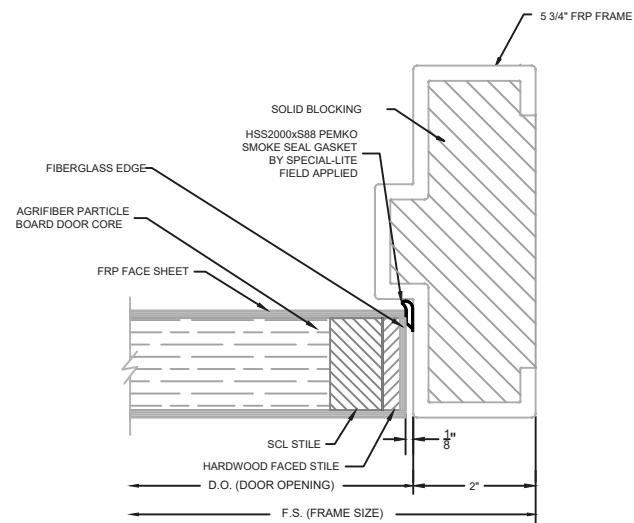

CONTINUOUS HINGE JAMB DETAIL

LOCK JAMB DETAIL

HEAD DETAIL

BUTT HINGE JAMB DETAIL

LOCK JAMB DETAIL

SILL DETAIL WITH CAPPING

LOCKSET MEETING DETAIL

VISION LITE KIT DETAIL 1/4\"/>