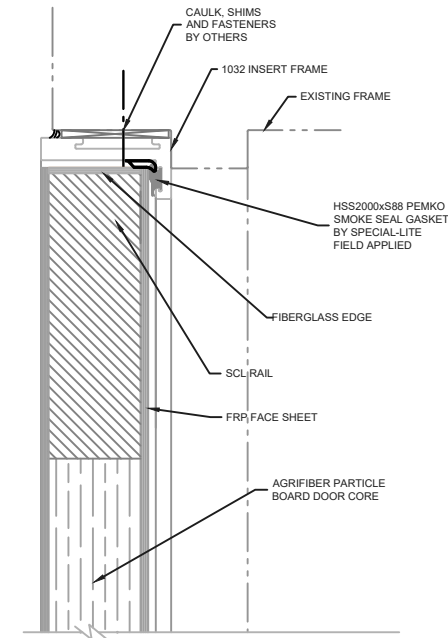

BUTT HINGE JAMB DETAIL

LOCK JAMB DETAIL

HEAD DETAIL

HEAD DETAIL WITH CAPPING

BUTT HINGE JAMB DETAIL WITH CAPPING

LOCK JAMB DETAIL WITH CAPPING

SILL DETAIL

SILL DETAIL WITH CAPPING

LOCKSET MEETING DETAIL

VISION LITE KIT DETAIL 1/4" GLASS

SLI-17FR	PEBBLE GRAIN FRP FACE SHEET
SLI-19FR	RUSTIC WOOD GRAIN FRP FACE SHEET
SLI-19-1FR	CONTEMPORARY WOOD GRAIN FRP FACE SHEET
SLI-20FR	SANDSTONE FRP FACE SHEET

CONTINUOUS HINGE JAMB DETAIL

LOCK JAMB DETAIL

HEAD DETAIL

HEAD DETAIL WITH CAPPING

CONTINUOUS HINGE JAMB DETAIL WITH CAPPING

LOCK JAMB DETAIL WITH CAPPING

SILL DETAIL

SILL DETAIL WITH CAPPING