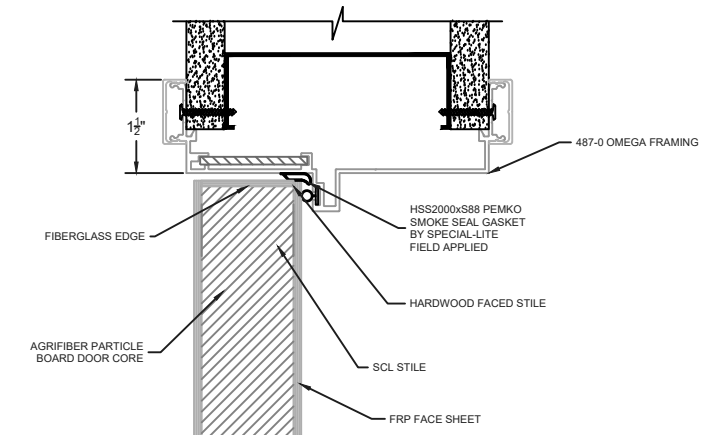

SLI-17FR	PEBBLE GRAIN FRP FACE SHEET
SLI-19FR	RUSTIC WOOD GRAIN FRP FACE SHEET
SLI-19-1FR	CONTEMPORARY WOOD GRAIN FRP FACE SHEET
SLI-20FR	SANDSTONE FRP FACE SHEET

	<b>SPECIAL-LITE, INC.</b> 860 South Williams Street P.O. BOX 6 DECATUR, MI 48045 <a href="http://WWW.SPECIAL-LITE.COM">WWW.SPECIAL-LITE.COM</a>	
	DRAWN BY: JMM REVISION A 10/15/21 C 11/4/21 B 10/21/21 D 2/10/22	SLI-FR 20 MIN INTERIOR FIRE DOOR - AF-FR FRAMING DATE: 10/15/2021

CONTINUOUS HINGE JAMB DETAIL

LOCK JAMB DETAIL

SILL DETAIL WITH CAPPING

BUTT HINGE JAMB DETAIL

LOCK JAMB DETAIL

LOCKSET MEETING DETAIL

VISION LITE KIT DETAIL 1/4" GLASS

SLI-17FR	PEBBLE GRAIN FRP FACE SHEET
SLI-19FR	RUSTIC WOOD GRAIN FRP FACE SHEET
SLI-19-1FR	CONTEMPORARY WOOD GRAIN FRP FACE SHEET
SLI-20FR	SANDSTONE FRP FACE SHEET