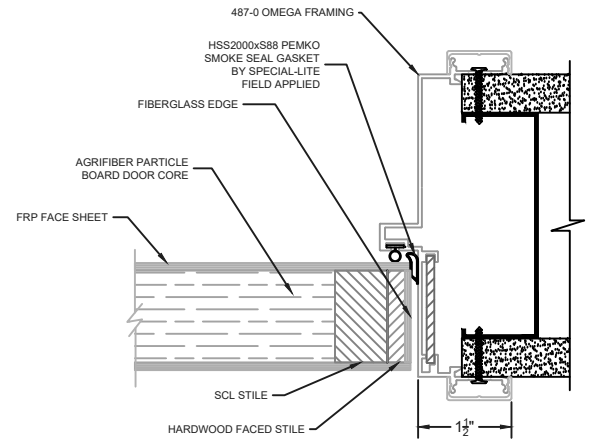

LOCK JAMB DETAIL