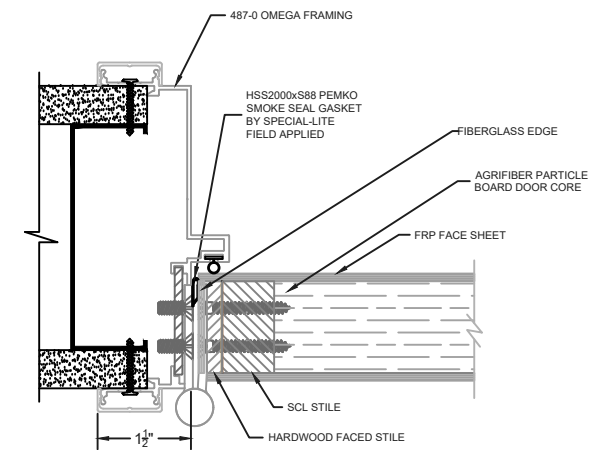

CONTINUOUS HINGE JAMB DETAIL

LOCK JAMB DETAIL

HEAD DETAIL

BUTT HINGE JAMB DETAIL

LOCK JAMB DETAIL

SILL DETAIL WITH CAPPING

LOCKSET MEETING DETAIL

VISION LITE KIT DETAIL 1/4\"/>

SLI-17FR	PEBBLE GRAIN FRP FACE SHEET
SLI-19FR	RUSTIC WOOD GRAIN FRP FACE SHEET
SLI-19-1FR	CONTEMPORARY WOOD GRAIN FRP FACE SHEET
SLI-20FR	SANDSTONE FRP FACE SHEET

	<b>SPECIAL-LITE, INC.</b> 860 South Williams Street P.O. BOX 6 DECATUR, MI 48045 <a href="http://WWW.SPECIAL-LITE.COM">WWW.SPECIAL-LITE.COM</a>	
	DRAWN BY: JMM REVISION A 10/15/21 C 11/4/21 B 10/21/21 D 2/10/22	SLI-FR 20 MIN INTERIOR FIRE DOOR - AF-FR FRAMING DATE: 10/15/2021

CONTINUOUS HINGE JAMB DETAIL

LOCK JAMB DETAIL

SILL DETAIL WITH CAPPING

BUTT HINGE JAMB DETAIL

LOCK JAMB DETAIL

LOCKSET MEETING DETAIL

VISION LITE KIT DETAIL 1/4" GLASS

SLI-17FR	PEBBLE GRAIN FRP FACE SHEET
SLI-19FR	RUSTIC WOOD GRAIN FRP FACE SHEET
SLI-19-1FR	CONTEMPORARY WOOD GRAIN FRP FACE SHEET
SLI-20FR	SANDSTONE FRP FACE SHEET