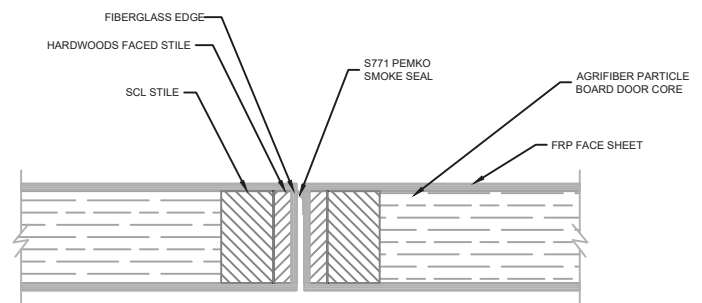

CONTINUOUS HINGE JAMB DETAIL

LOCK JAMB DETAIL

SILL DETAIL WITH CAPPING

BUTT HINGE JAMB DETAIL

LOCK JAMB DETAIL

LOCKSET MEETING DETAIL

VISION LITE KIT DETAIL 1/4" GLASS

SLI-17FR	PEBBLE GRAIN FRP FACE SHEET
SLI-19FR	RUSTIC WOOD GRAIN FRP FACE SHEET
SLI-19-1FR	CONTEMPORARY WOOD GRAIN FRP FACE SHEET
SLI-20FR	SANDSTONE FRP FACE SHEET