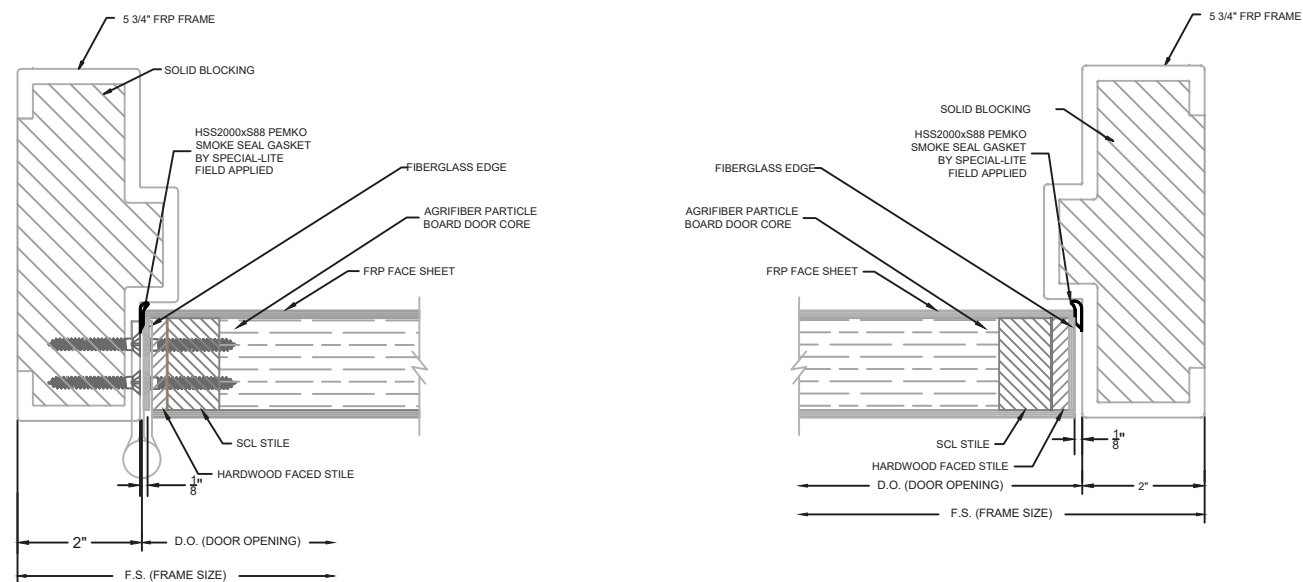

CONTINUOUS HINGE JAMB DETAIL

LOCK JAMB DETAIL

HEAD DETAIL

BUTT HINGE JAMB DETAIL

LOCK JAMB DETAIL

SILL DETAIL WITH CAPPING

LOCKSET MEETING DETAIL

VISION LITE KIT DETAIL 1/4\"/>