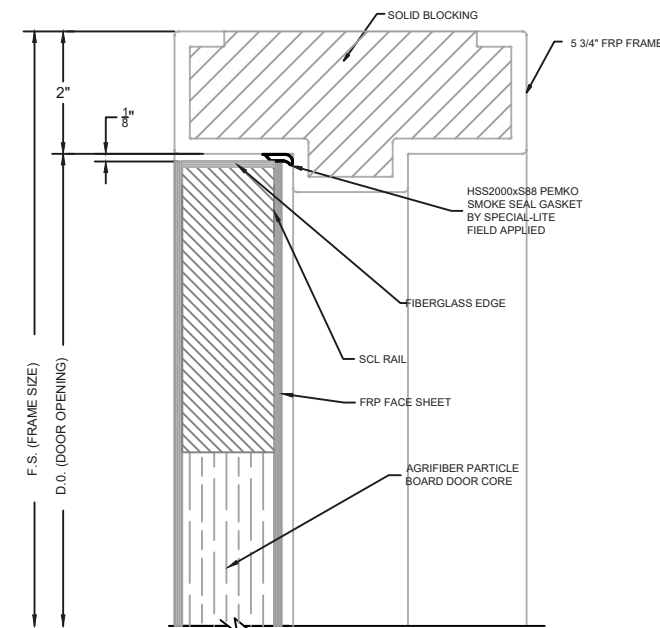

HEAD DETAIL