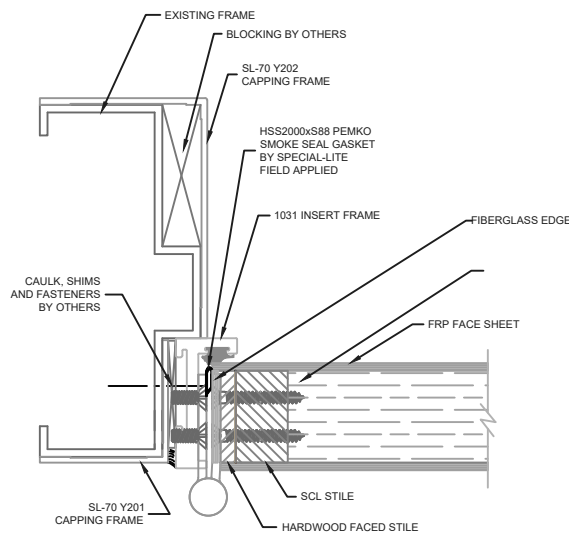

BUTT HINGE JAMB DETAIL

LOCK JAMB DETAIL

HEAD DETAIL

HEAD DETAIL WITH CAPPING

BUTT HINGE JAMB DETAIL WITH CAPPING

LOCK JAMB DETAIL WITH CAPPING

SILL DETAIL

SILL DETAIL WITH CAPPING

LOCKSET MEETING DETAIL

VISION LITE KIT DETAIL 1/4" GLASS

SLI-17FR	PEBBLE GRAIN FRP FACE SHEET
SLI-19FR	RUSTIC WOOD GRAIN FRP FACE SHEET
SLI-19-1FR	CONTEMPORARY WOOD GRAIN FRP FACE SHEET
SLI-20FR	SANDSTONE FRP FACE SHEET

CONTINUOUS HINGE JAMB DETAIL

LOCK JAMB DETAIL

HEAD DETAIL

HEAD DETAIL WITH CAPPING

CONTINUOUS HINGE JAMB DETAIL WITH CAPPING

LOCK JAMB DETAIL WITH CAPPING

SILL DETAIL

SILL DETAIL WITH CAPPING