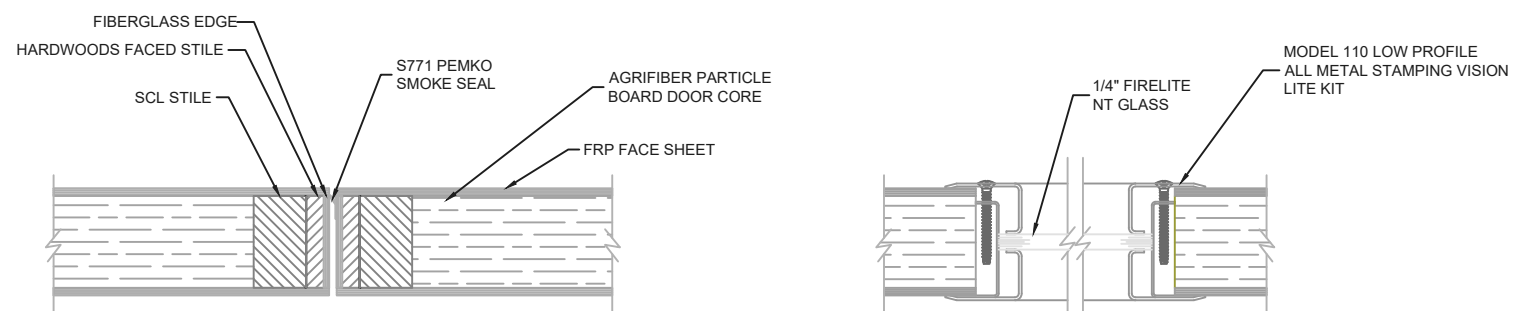

CONTINUOUS HINGE JAMB DETAIL

LOCK JAMB DETAIL

HEAD DETAIL

BUTT HINGE JAMB DETAIL

LOCK JAMB DETAIL

SILL DETAIL WITH CAPPING

LOCKSET MEETING DETAIL

VISION LITE KIT DETAIL 1/4\"/>