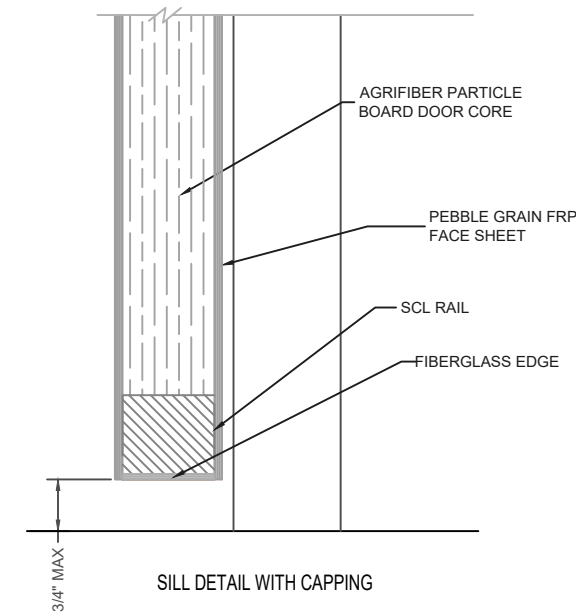

CONTINUOUS HINGE JAMB DETAIL

LOCK JAMB DETAIL

HEAD DETAIL

BUTT HINGE JAMB DETAIL

LOCK JAMB DETAIL

SILL DETAIL WITH CAPPING

LOCKSET MEETING DETAIL

VISION LITE KIT DETAIL 1/4\"/>