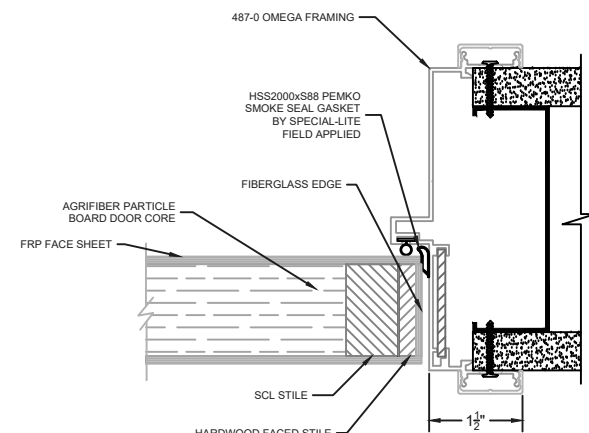

CONTINUOUS HINGE JAMB DETAIL

LOCK JAMB DETAIL

SILL DETAIL WITH CAPPING

BUTT HINGE JAMB DETAIL

LOCK JAMB DETAIL

LOCKSET MEETING DETAIL

VISION LITE KIT DETAIL 1/4" GLASS

SLI-17FR	PEBBLE GRAIN FRP FACE SHEET
SLI-19FR	RUSTIC WOOD GRAIN FRP FACE SHEET
SLI-19-1FR	CONTEMPORARY WOOD GRAIN FRP FACE SHEET
SLI-20FR	SANDSTONE FRP FACE SHEET