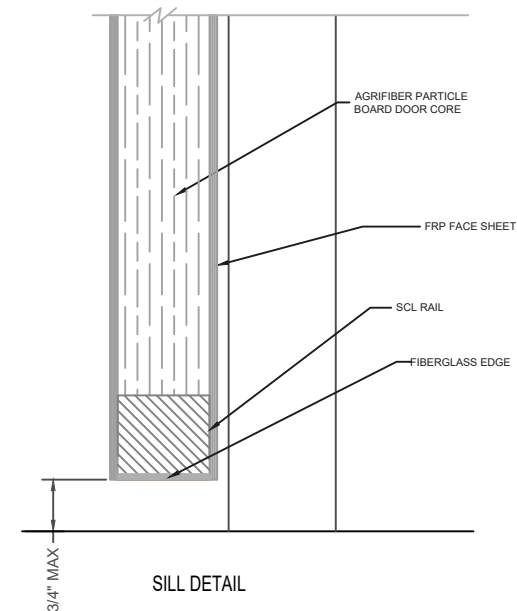

BUTT HINGE JAMB DETAIL

LOCK JAMB DETAIL

HEAD DETAIL

HEAD DETAIL WITH CAPPING

BUTT HINGE JAMB DETAIL WITH CAPPING

LOCK JAMB DETAIL WITH CAPPING

SILL DETAIL

SILL DETAIL WITH CAPPING

LOCKSET MEETING DETAIL

VISION LITE KIT DETAIL 1/4" GLASS

SLI-17FR	PEBBLE GRAIN FRP FACE SHEET
SLI-19FR	RUSTIC WOOD GRAIN FRP FACE SHEET
SLI-19-1FR	CONTEMPORARY WOOD GRAIN FRP FACE SHEET
SLI-20FR	SANDSTONE FRP FACE SHEET

CONTINUOUS HINGE JAMB DETAIL

LOCK JAMB DETAIL

HEAD DETAIL

HEAD DETAIL WITH CAPPING

CONTINUOUS HINGE JAMB DETAIL WITH CAPPING

LOCK JAMB DETAIL WITH CAPPING

SILL DETAIL

SILL DETAIL WITH CAPPING