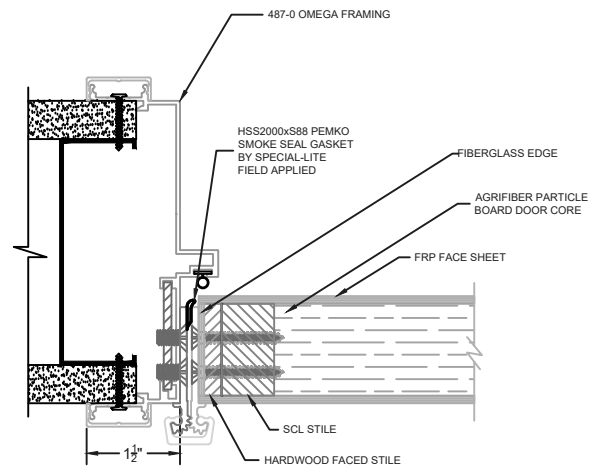

CONTINUOUS HINGE JAMB DETAIL

LOCK JAMB DETAIL

HEAD DETAIL

BUTT HINGE JAMB DETAIL

LOCK JAMB DETAIL

SILL DETAIL WITH CAPPING

LOCKSET MEETING DETAIL

VISION LITE KIT DETAIL 1/4\"/>

CONTINUOUS HINGE JAMB DETAIL

LOCK JAMB DETAIL

SILL DETAIL WITH CAPPING

BUTT HINGE JAMB DETAIL

LOCK JAMB DETAIL

LOCKSET MEETING DETAIL

VISION LITE KIT DETAIL 1/4" GLASS

SLI-17FR	PEBBLE GRAIN FRP FACE SHEET
SLI-19FR	RUSTIC WOOD GRAIN FRP FACE SHEET
SLI-19-1FR	CONTEMPORARY WOOD GRAIN FRP FACE SHEET
SLI-20FR	SANDSTONE FRP FACE SHEET