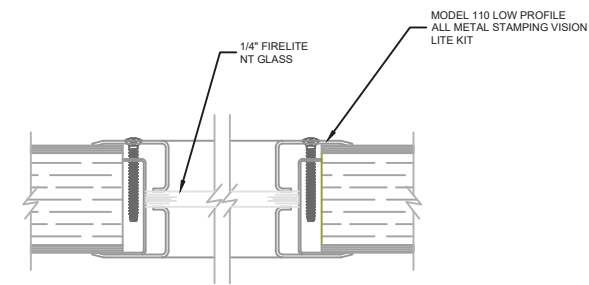

CONTINUOUS HINGE JAMB DETAIL

LOCK JAMB DETAIL

SILL DETAIL WITH CAPPING

BUTT HINGE JAMB DETAIL

LOCK JAMB DETAIL

LOCKSET MEETING DETAIL

VISION LITE KIT DETAIL 1/4" GLASS

SLI-17FR	PEBBLE GRAIN FRP FACE SHEET
SLI-19FR	RUSTIC WOOD GRAIN FRP FACE SHEET
SLI-19-1FR	CONTEMPORARY WOOD GRAIN FRP FACE SHEET
SLI-20FR	SANDSTONE FRP FACE SHEET