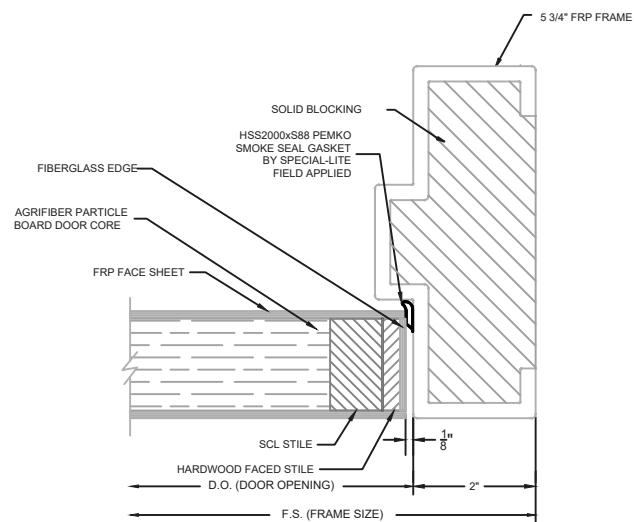

SLI-17FR	PEBBLE GRAIN FRP FACE SHEET
SLI-19FR	RUSTIC WOOD GRAIN FRP FACE SHEET
SLI-19-1FR	CONTEMPORARY WOOD GRAIN FRP FACE SHEET
SLI-20FR	SANDSTONE FRP FACE SHEET

	SPECIAL-LITE, INC. 860 South Williams Street P.O. BOX 6 DECATUR, MI 48045 WWW.SPECIAL-LITE.COM		
	DRAWN BY: JMM REVISION A 10/15/21 C 11/4/21 B 10/21/21 D 2/10/22	SLI-FR 20 MIN INTERIOR FIRE DOOR - AF-FR FRAMING DATE: 10/15/2021	SHEET NO. 3 OF 4 FILE: SLI-FRDETAILS