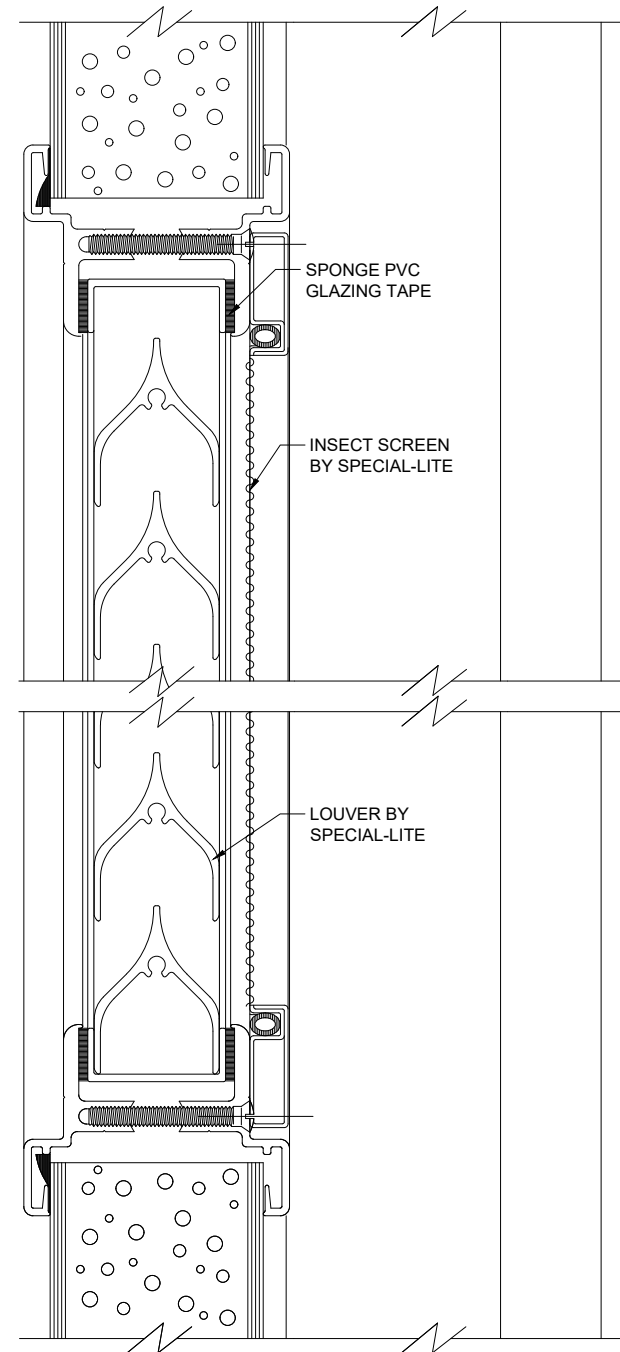

ALUMINUM LOUVER

LOUVER WITH INSECT
SCREEN DETAIL

 Special-Lite <small>ENGINEERED ARCHITECTURAL SOLUTIONS</small>		SPECIAL-LITE, INC. 860 South Williams Street P.O. BOX 6 DECATUR, MI 49045 WWW.SPECIAL-LITE.COM	
		DRAWN BY: JMM REVISION: ALUMINUM LOUVER	
A	5/7/20	C	DATE: 5/7/2020
B		D	SHEET NO. 1 OF 1
		FILE: ALUMINUMLOUVER	