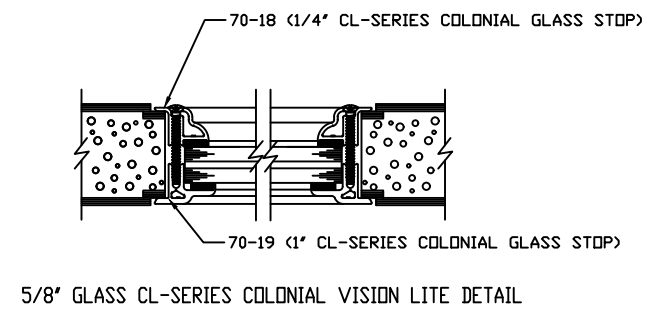

SL-18 COLONIAL LITE KIT DETAILS

		SPECIAL-LITE, INC. 860 South Williams Street P.O. BOX 6 DECATUR, MI 48045 WWW.SPECIAL-LITE.COM	
		SL-18 CL-SERIES COLONIAL DETAILS	
DRAWN BY: JMM REVISION:	DATE: 6/27/2018	SHEET NO. 1 OF 1	FILE: LITEKITDETAILS.dwg