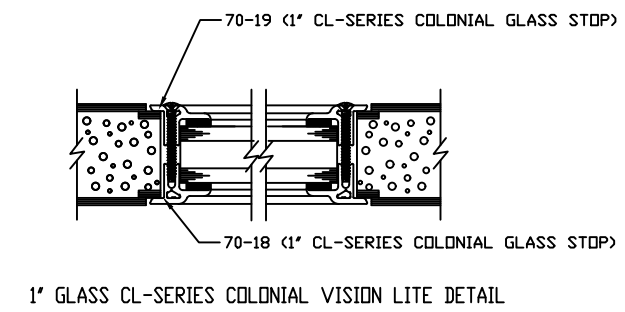

SL-18 COLONIAL LITE KIT DETAILS

		SPECIAL-LITE, INC. 860 South Williams Street P.O. BOX 6 DECATUR, MI 48045 WWW.SPECIAL-LITE.COM	
		SL-18 CL-SERIES COLONIAL DETAILS	
DRAWN BY: JMM REVISION:	DATE: 6/27/2018	SHEET NO. 1 OF 1	FILE: LITEKITDETAILS.dwg