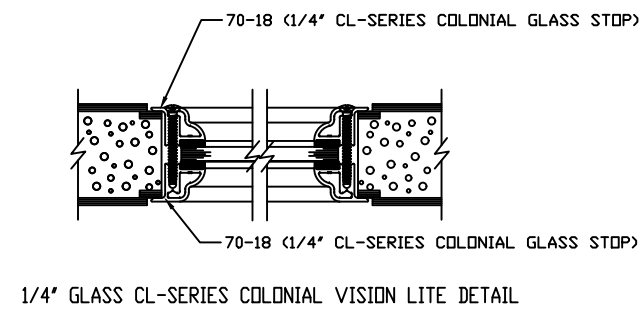

SL-18 COLONIAL LITE KIT DETAILS

		SPECIAL-LITE, INC. 860 South Williams Street P.O. BOX 6 DECATUR, MI 48045 WWW.SPECIAL-LITE.COM	
		SL-18 CL-SERIES COLONIAL DETAILS	
DRAWN BY: JMM REVISION:	DATE: 6/27/2018	SHEET NO. 1 OF 1	FILE: LITEKITDETAILS.dwg