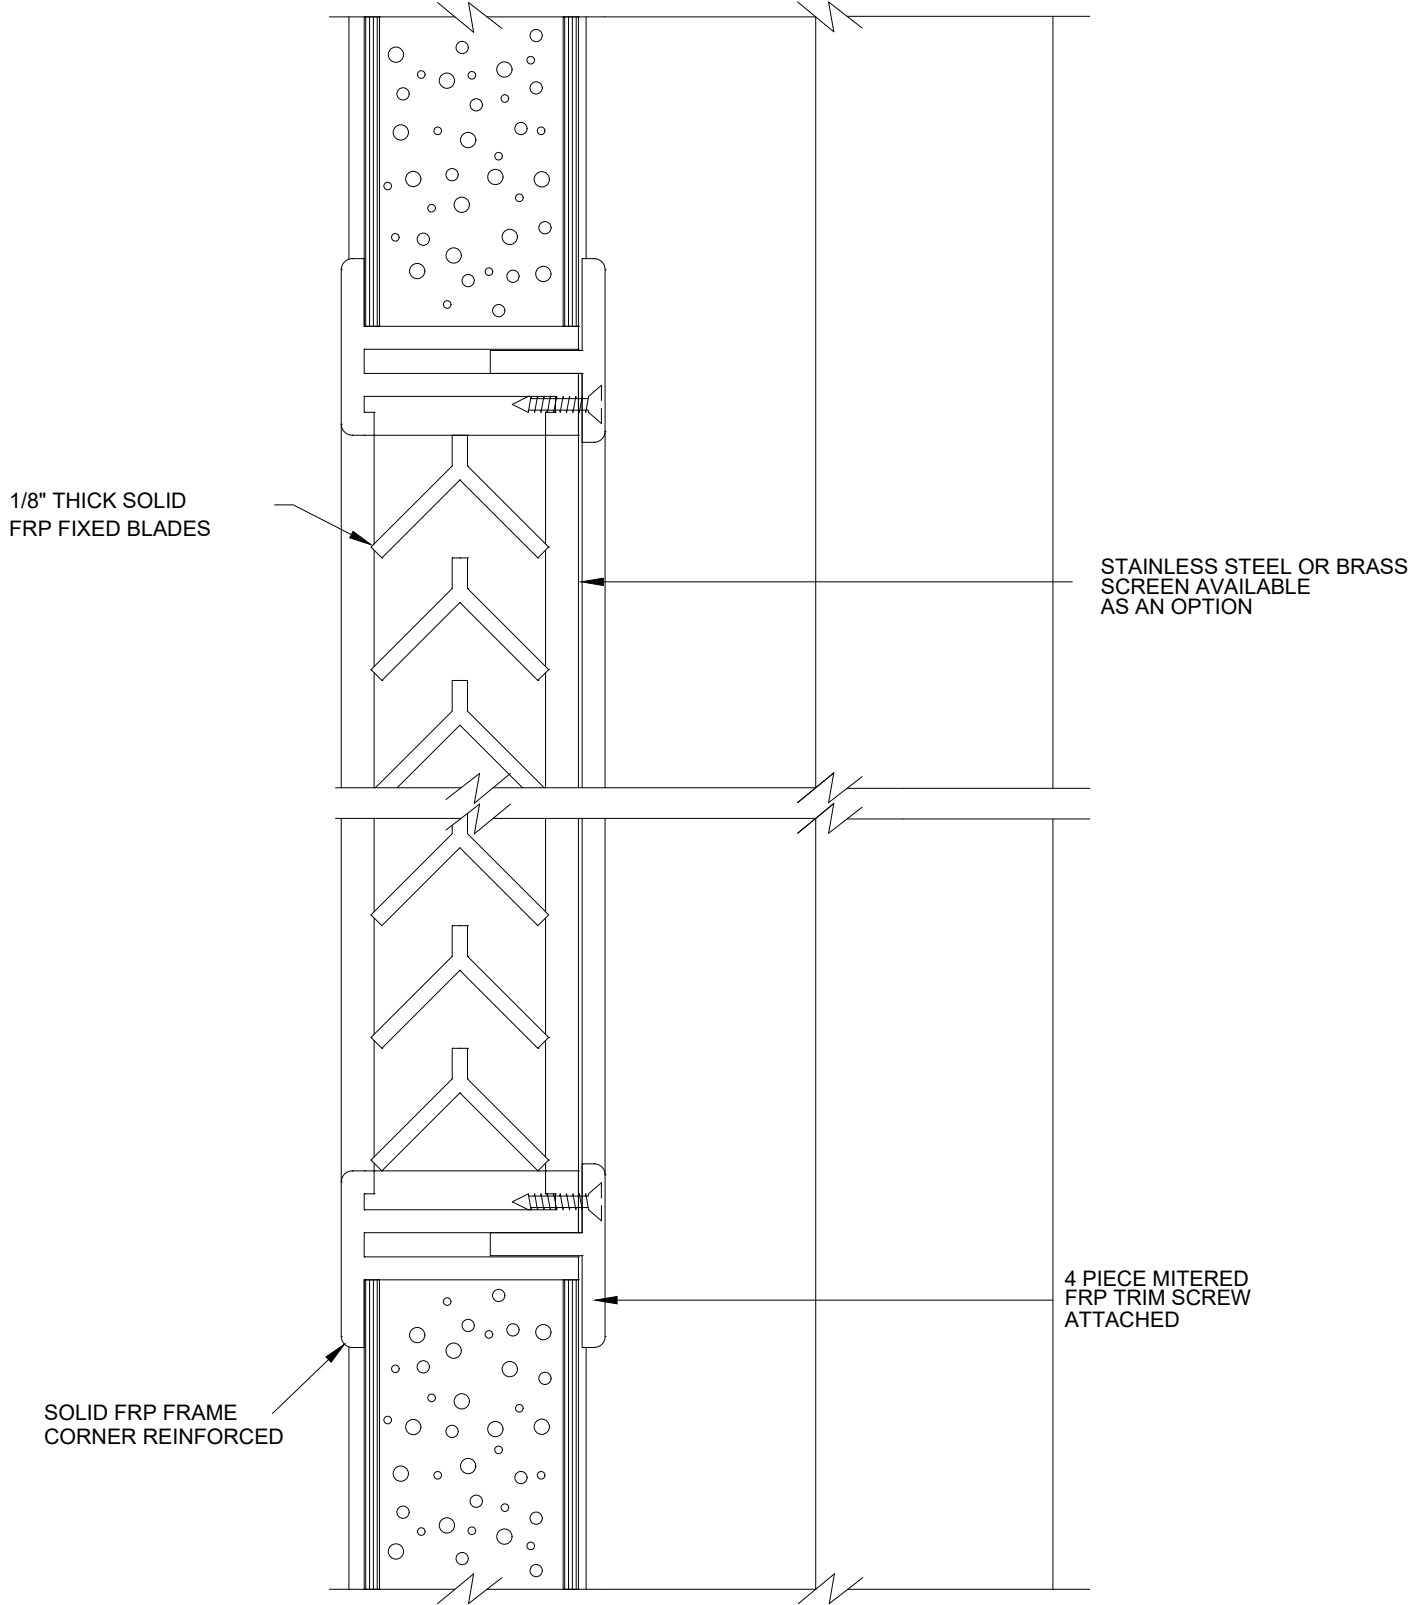

FIBERGLASS LOUVER

LOUVER WITH INSECT
SCREEN DETAIL

 Special-Lite <small>ENGINEERED ARCHITECTURAL SOLUTIONS</small>		SPECIAL-LITE, INC. 860 South Williams Street P.O. BOX 6 DECATUR, MI 49045 WWW.SPECIAL-LITE.COM	
		DRAWN BY: JMM REVISION:	
A	5/7/20	C	FIBERGLASS LOUVER DATE: 5/7/2020 SHEET NO. 1 OF 1 FILE: FIBERGLASSLOUVER
B		D	