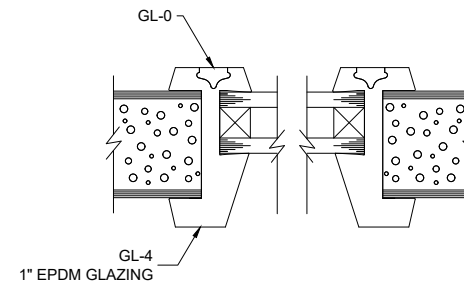

FLR SERIES EPDM VISION LITE

1/4" FLR SERIES EPDM GLAZING

1" FLR SERIES EPDM GLAZING

 Special-Lite <small>ENGINEERED ARCHITECTURAL SOLUTIONS</small>		SPECIAL-LITE, INC. 860 South Williams Street P.O. BOX 6 DECATUR, MI 49045 WWW.SPECIAL-LITE.COM	
		DRAWN BY: JMM REVISION:	
A 5/5/20 C B D		FLR SERIES EPDM DATE: 5/5/2020 SHEET NO. 1 OF 1 FILE: FLRSERIEPDM	