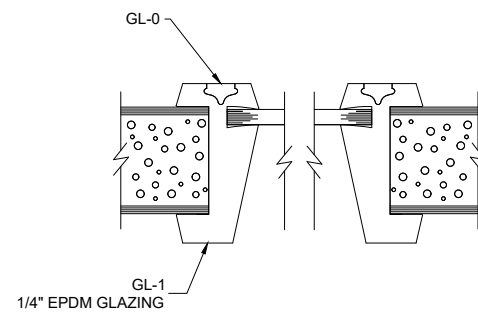

FLR SERIES EPDM VISION LITE

1/4" FLR SERIES EPDM GLAZING

1" FLR SERIES EPDM GLAZING

 Special-Lite <small>ENGINEERED ARCHITECTURAL SOLUTIONS</small>		SPECIAL-LITE, INC. 860 South Williams Street P.O. BOX 6 DECATUR, MI 49045 WWW.SPECIAL-LITE.COM	
		DRAWN BY: JMM REVISION:	
A 5/5/20 C B D		FLR SERIES EPDM DATE: 5/5/2020 SHEET NO. 1 OF 1 FILE: FLRSERIEPDM	