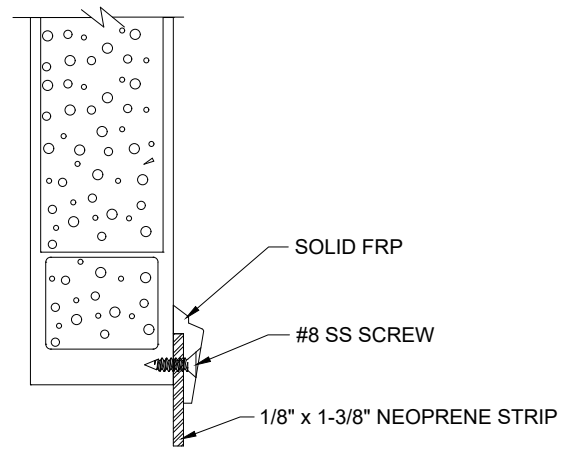

# FRP DOOR SWEEP

\*\* FRP DOOR SWEEPS ARE PREPPED, SENT LOOSE AND INSTALLED BY OTHERS

AF-100 with FRP DOOR SWEEP

AF-COMPOSITE WITH FRP DOOR SWEEP

		SPECIAL-LITE, INC. 860 South Williams Street P.O. BOX 6 DECATUR, MI 49045 WWW.SPECIAL-LITE.COM	
		DRAWN BY: JMM REVISION:	FRP DOOR SWEEP
A 5/6/20 C B D	DATE: 5/6/2020	SHEET NO. 1 OF 1	FILE:FRPDOORSWEEP