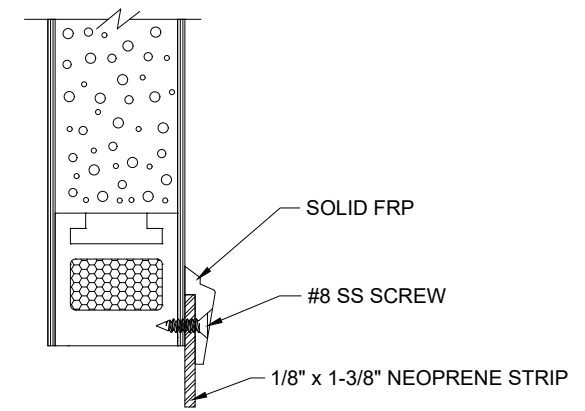

# FRP DOOR SWEEP

\*\* FRP DOOR SWEEPS ARE PREPPED, SENT LOOSE AND INSTALLED BY OTHERS

AF-100 with FRP DOOR SWEEP

AF-COMPOSITE WITH FRP DOOR SWEEP

		SPECIAL-LITE, INC. 860 South Williams Street P.O. BOX 6 DECATUR, MI 49045 WWW.SPECIAL-LITE.COM	
		DRAWN BY: JMM REVISION:	FRP DOOR SWEEP
A 5/6/20 C B D	DATE: 5/6/2020	SHEET NO. 1 OF 1	FILE:FRPDOORSWEEP