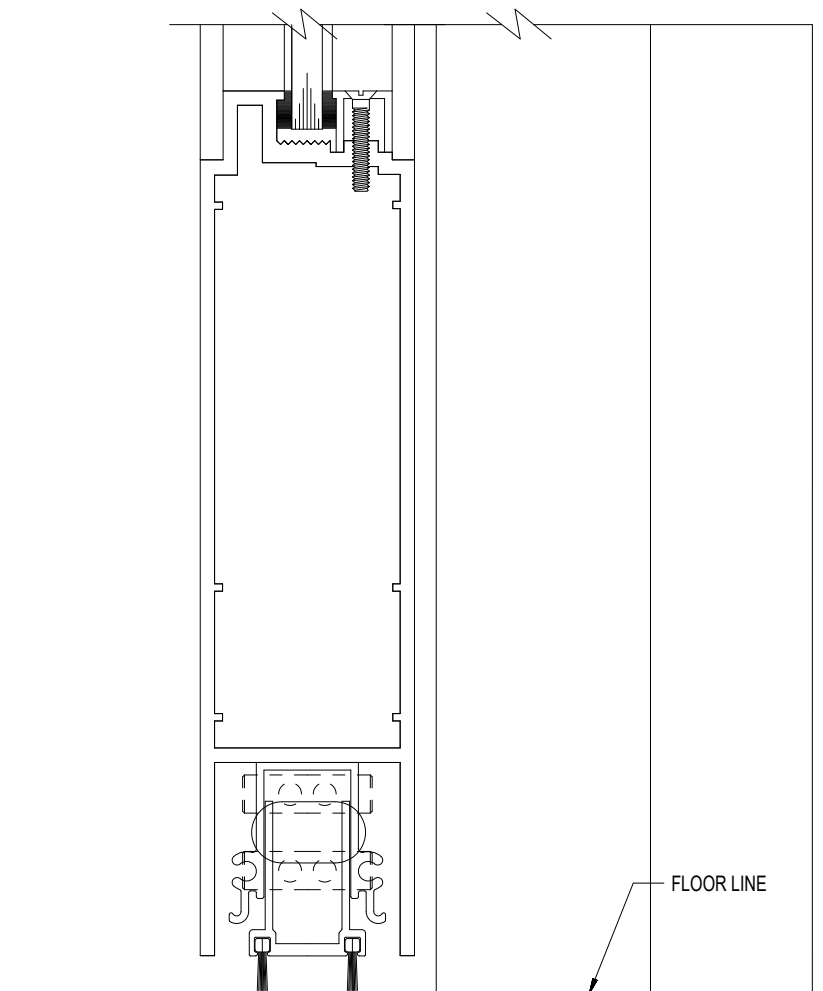

SL-301 ADJUSTABLE BOTTOM BRUSH

SL-301 ADJUSTABLE BRUSH SHOWN IN A SPECIAL-LITE FLUSH DOOR

SL-301 ADJUSTABLE BRUSH SHOWN IN A SPECIAL-LITE MONUMENTAL DOOR

		SPECIAL-LITE, INC. 860 South Williams Street P.O. BOX 6 DECATUR, MI 49045 WWW.SPECIAL-LITE.COM	
A 5/7/20 C		SL-301 ADJUSTABLE BRUSH	
B D		DATE: 5/7/2020	SHEET NO. 1 OF 1
		FILE: SL-301DETAILS	