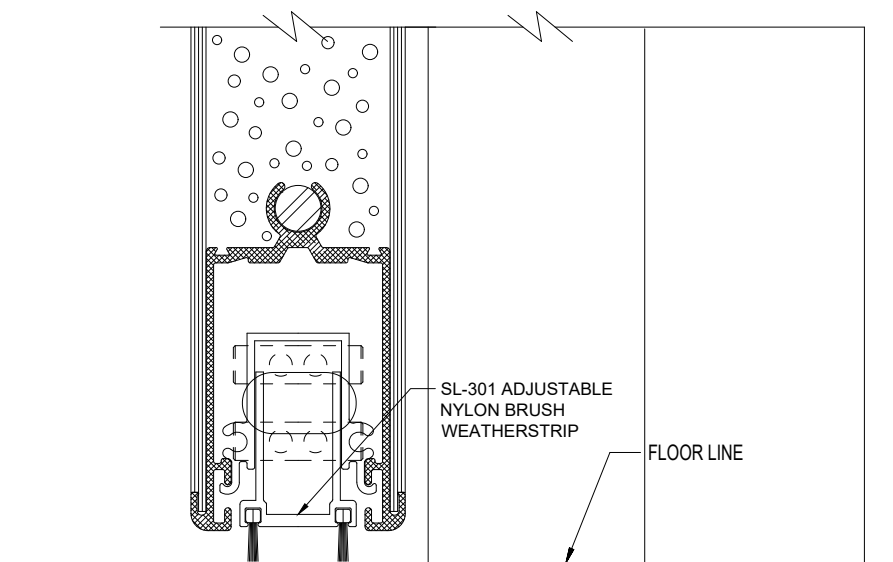

SL-301 ADJUSTABLE BOTTOM BRUSH

SL-301 ADJUSTABLE BRUSH SHOWN IN A SPECIAL-LITE FLUSH DOOR

SL-301 ADJUSTABLE BRUSH SHOWN IN A SPECIAL-LITE MONUMENTAL DOOR

		SPECIAL-LITE, INC. 860 South Williams Street P.O. BOX 6 DECATUR, MI 49045 WWW.SPECIAL-LITE.COM	
A 5/7/20 C		SL-301 ADJUSTABLE BRUSH	
B D		DATE: 5/7/2020	SHEET NO. 1 OF 1
		FILE: SL-301DETAILS	