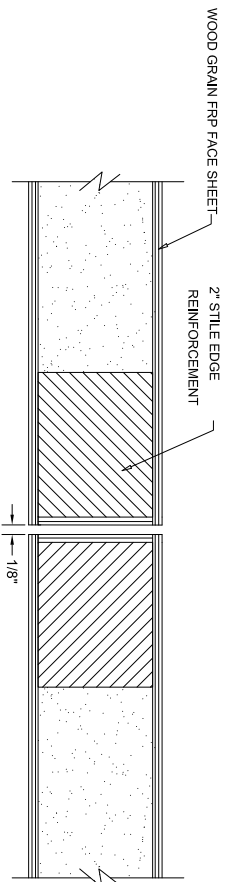

BUTT HINGE DETAIL

LOCK JAMB DETAIL

DOOR HEAD DETAIL

DOOR HEAD DETAIL
OPTIONAL 4" HEAD

MEETING STILE EDGES OF PAIR

VISION LITE KIT DETAIL 1/4" GLASS

VISION LITE KIT DETAIL 3/16" GLASS

SILL DETAIL

 <p>Special-Lite ENGINEERED ARCHITECTURAL SOLUTIONS</p>		<p>SPECIAL-LITE, INC. 880 South Williams Street P.O. BOX 6 DECATUR, MI 49045 WWW.SPECIAL-LITE.COM</p>	
<p>DRAWN BY: JMW REVISION: A 4/22/17 C 11/25/19 B 5/30/17 D 3/29/20</p>	<p>AF-219FR RUSTIC WOODGRAIN ALL-FIBERGLASS DOOR</p>	<p>DATE: 03/25/2020</p>	<p>SHEET NO. 1 OF 1</p>