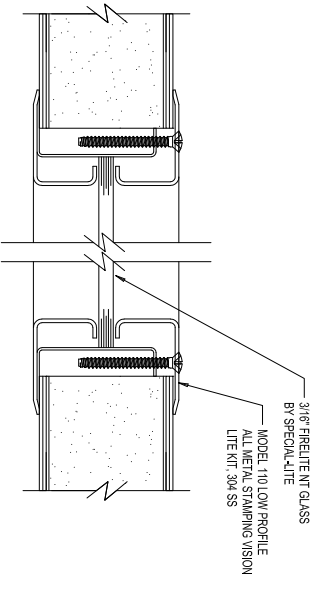

BUTT HINGE DETAIL

LOCK JAMB DETAIL

DOOR HEAD DETAIL

DOOR HEAD DETAIL
OPTIONAL 4" HEAD

MEETING STILE EDGES OF PAIR

VISION LITE KIT DETAIL 1/4" GLASS

VISION LITE KIT DETAIL 3/16" GLASS

SILL DETAIL