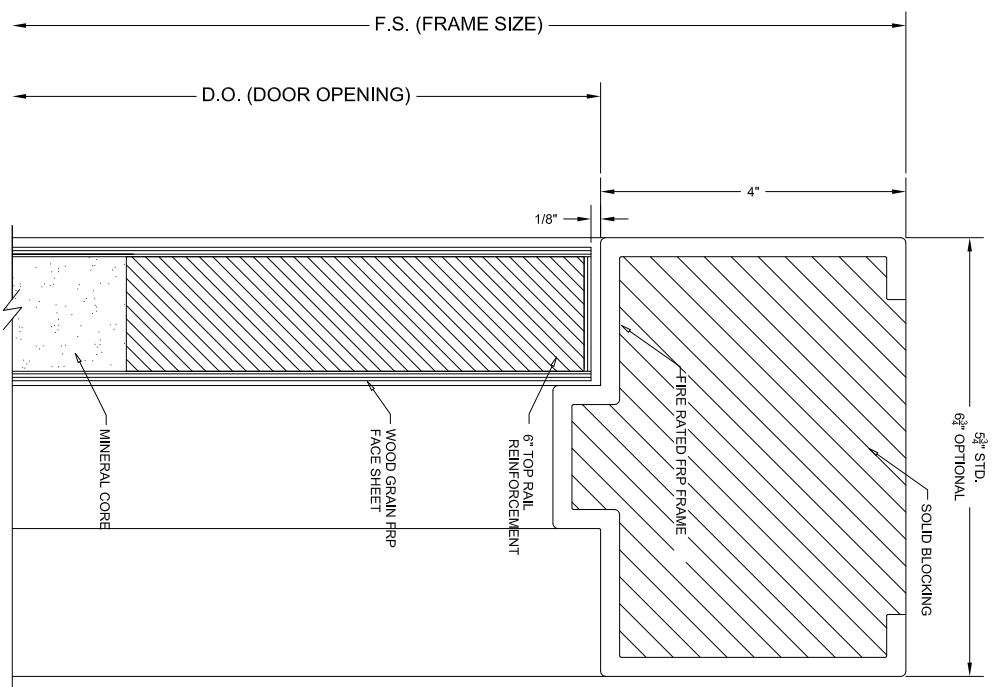

BUTT HINGE DETAIL

LOCK JAMB DETAIL

DOOR HEAD DETAIL

DOOR HEAD DETAIL
OPTIONAL 4" HEAD

MEETING STILE EDGES OF PAIR

VISION LITE KIT DETAIL 1/4" GLASS

VISION LITE KIT DETAIL 3/16" GLASS

SILL DETAIL

 <p>Special-Lite ENGINEERED ARCHITECTURAL SOLUTIONS</p>		<p>SPECIAL-LITE, INC. 880 South Williams Street P.O. BOX 6 DECATUR, MI 49045 WWW.SPECIAL-LITE.COM</p>	
<p>DRAWN BY: JMW REVISION: A 4/22/17 C 11/25/19 B 5/30/17 D 3/29/20</p>	<p>AF-219FR RUSTIC WOODGRAIN ALL-FIBERGLASS DOOR</p>	<p>DATE: 03/25/2020</p>	<p>SHEET NO. 1 OF 1</p>