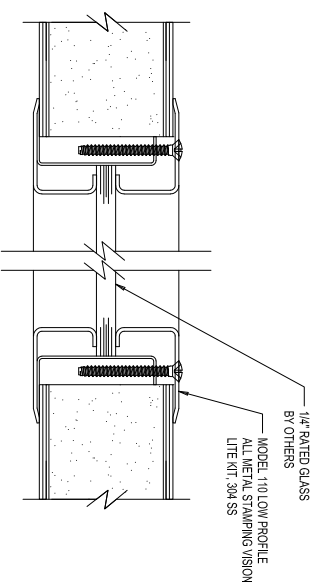

BUTT HINGE DETAIL

LOCK JAMB DETAIL

DOOR HEAD DETAIL

DOOR HEAD DETAIL
OPTIONAL 4" HEAD

MEETING STILE EDGES OF PAIR

VISION LITE KIT DETAIL 1/4" GLASS

VISION LITE KIT DETAIL 3/16" GLASS

SILL DETAIL