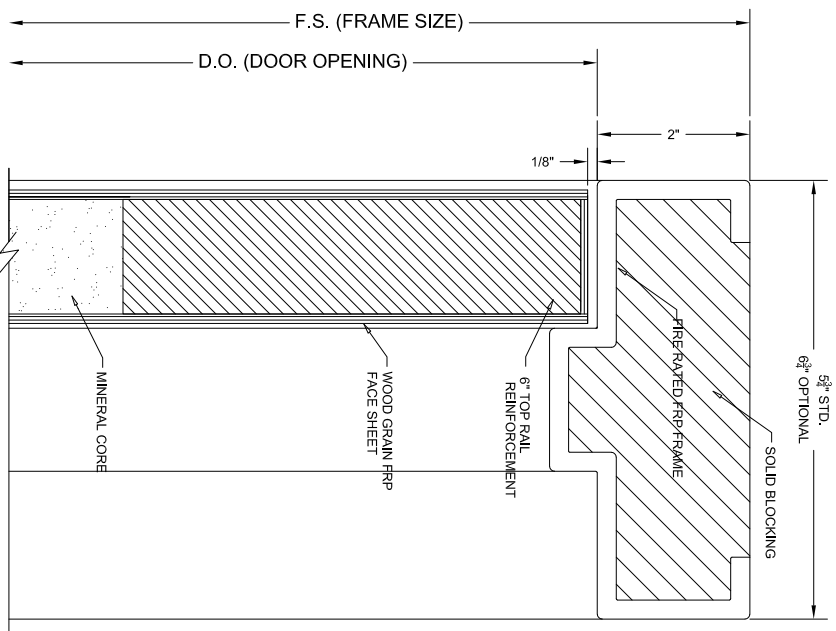

BUTT HINGE DETAIL

LOCK JAMB DETAIL

DOOR HEAD DETAIL

DOOR HEAD DETAIL
OPTIONAL 4" HEAD

MEETING STILE EDGES OF PAIR

VISION LITE KIT DETAIL 1/4" GLASS

VISION LITE KIT DETAIL 3/16" GLASS

SILL DETAIL

 <p>Special-Lite ENGINEERED ARCHITECTURAL SOLUTIONS</p>		<p>SPECIAL-LITE, INC. 880 South Williams Street P.O. BOX 6 DECATUR, MI 49045 WWW.SPECIAL-LITE.COM</p>	
<p>DRAWN BY: JMW REVISION: A 4/22/17 C 11/25/19 B 5/30/17 D 3/29/20</p>	<p>AF-219FR RUSTIC WOODGRAIN ALL-FIBERGLASS DOOR</p>	<p>DATE: 03/25/2020</p>	<p>SHEET NO. 1 OF 1</p>