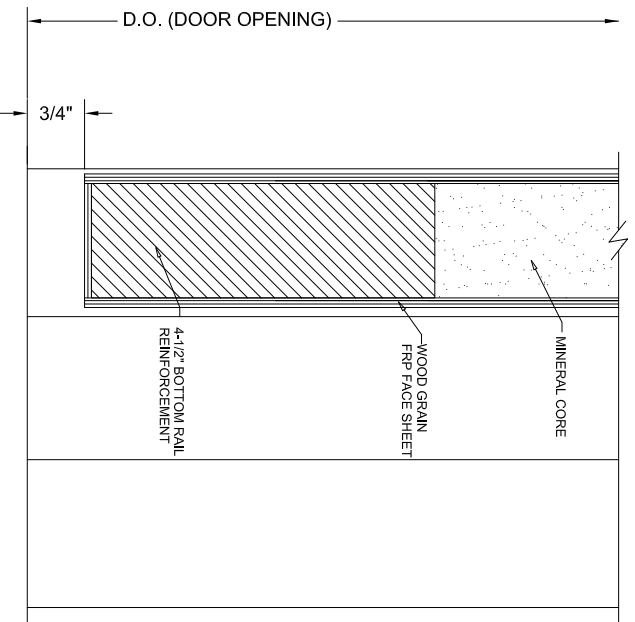

BUTT HINGE DETAIL

LOCK JAMB DETAIL

DOOR HEAD DETAIL

DOOR HEAD DETAIL
OPTIONAL 4" HEAD

MEETING STILE EDGES OF PAIR

VISION LITE KIT DETAIL 1/4" GLASS

VISION LITE KIT DETAIL 3/16" GLASS

SILL DETAIL