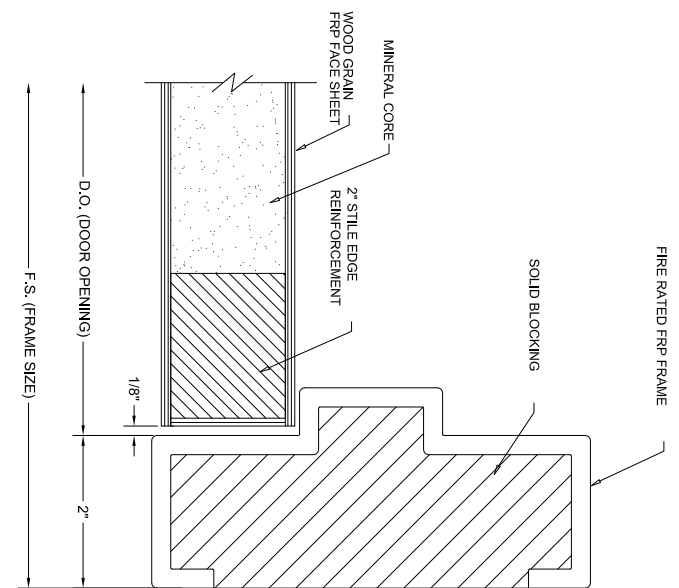

BUTT HINGE DETAIL

LOCK JAMB DETAIL

DOOR HEAD DETAIL

DOOR HEAD DETAIL
OPTIONAL 4" HEAD

MEETING STILE EDGES OF PAIR

VISION LITE KIT DETAIL 1/4" GLASS

VISION LITE KIT DETAIL 3/16" GLASS

SILL DETAIL

 <p>Special-Lite ENGINEERED ARCHITECTURAL SOLUTIONS</p>		<p>SPECIAL-LITE, INC. 880 South Williams Street P.O. BOX 6 DECATUR, MI 49045 WWW.SPECIAL-LITE.COM</p>	
<p>DRAWN BY: JMW REVISION: A 4/22/17 C 11/25/19 B 5/30/17 D 3/29/20</p>	<p>AF-219FR RUSTIC WOODGRAIN ALL-FIBERGLASS DOOR</p>	<p>DATE: 03/25/2020</p>	<p>SHEET NO. 1 OF 1</p>