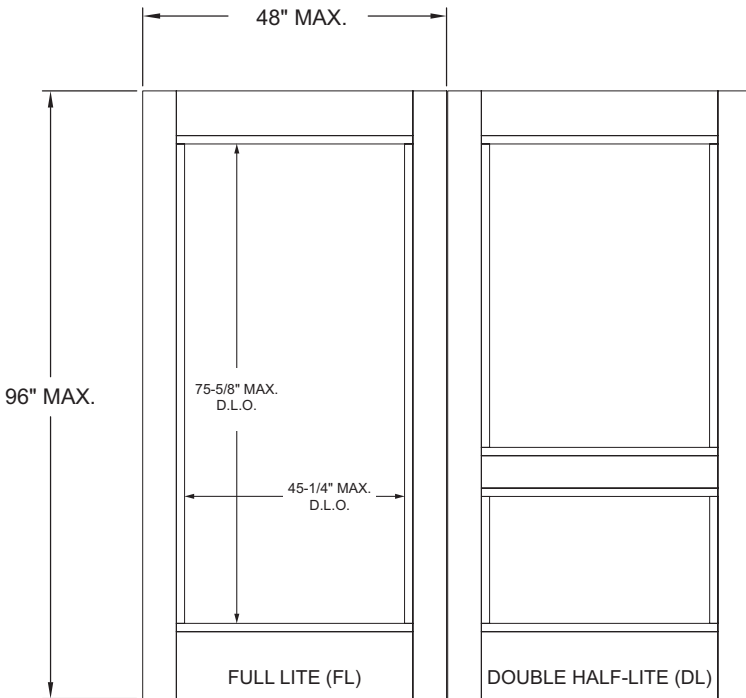

HURRICANE

Single or Pair Double Half-Lite or Full-Lite SL-15

CONFIGURATION WORKSHEET

Model: SL-15-21856------

single/pair lite glazing hardware set framing op. hardware

FL#: 21856_R0

Swing: Outswing

Outside HVHZ: Yes

Inside HVHZ: Yes

Water Infiltration: Yes

Max Net Door Size: 48" x 96" (Max Leaf Size)

Glazing: 45-1/4" x 75-5/8" Max D.L.O.
21" x 93-3/4" Max D.L.O. (Transom)

Choose Glazing:

Glazing Options	
NO.	Description
G2	5/16" Oldcastle Stormglass (1/8" H.S. Glass x 0.075" Saflex x 1/8" H.S. Glass)
G3	1" Oldcastle Stormglass (1/8" H.S. Glass x 0.075" Saflex x 1/8" H.S. Glass x 3/8" Air Space x 1/4" Tempered Glass)
G4	3/8" Makrolon AR Polycarbonate