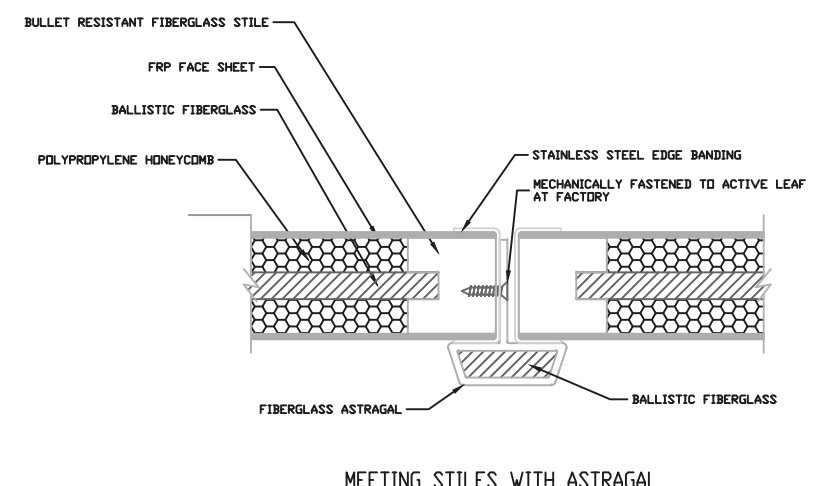

CONTINUOUS HINGE JAMB DETAIL

BUTT HINGE JAMB DETAIL

LOCK JAMB DETAIL

HEAD DETAIL

SILL DETAIL

MEETING STILES WITH ASTRAGAL

MEETING STILES WITH BALLISTIC MULLION

VISION-LITE DETAIL

BALLISTIC MULLION DETAIL

AF-200BR3	SMOOTH FRP FACE SHEET
AF-217BR3	PEBBLE GRAIN FRP FACE SHEET
AF-219BR3	RUSTIC WOOD GRAIN FRP FACE SHEET
AF-219-1BR3	CONTEMPORARY WOOD GRAIN FRP FACE SHEET
AF-220BR3	SANDSTONE FRP FACE SHEET