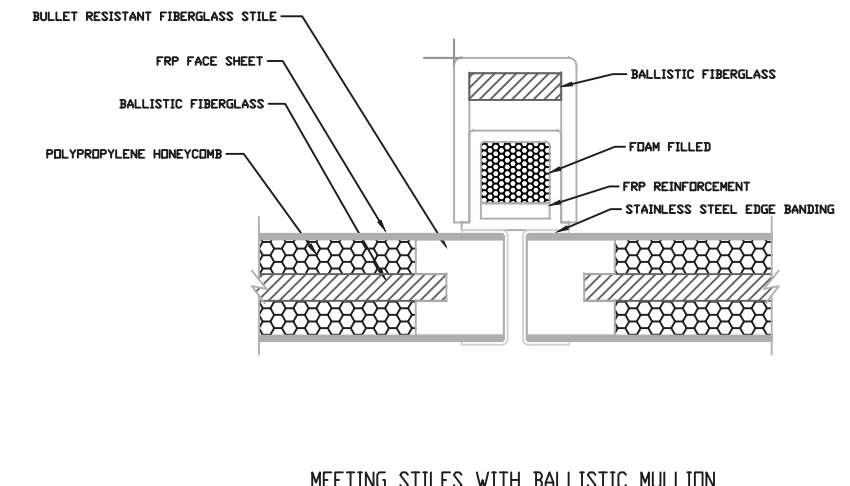

CONTINUOUS HINGE JAMB DETAIL

BUTT HINGE JAMB DETAIL

LOCK JAMB DETAIL

HEAD DETAIL

SILL DETAIL

MEETING STILES WITH ASTRAGAL

MEETING STILES WITH BALLISTIC MULLION

VISION-LITE DETAIL

BALLISTIC MULLION DETAIL

AF-200BR3	SMOOTH FRP FACE SHEET
AF-217BR3	PEBBLE GRAIN FRP FACE SHEET
AF-219BR3	RUSTIC WOOD GRAIN FRP FACE SHEET
AF-219-1BR3	CONTEMPORARY WOOD GRAIN FRP FACE SHEET
AF-220BR3	SANDSTONE FRP FACE SHEET