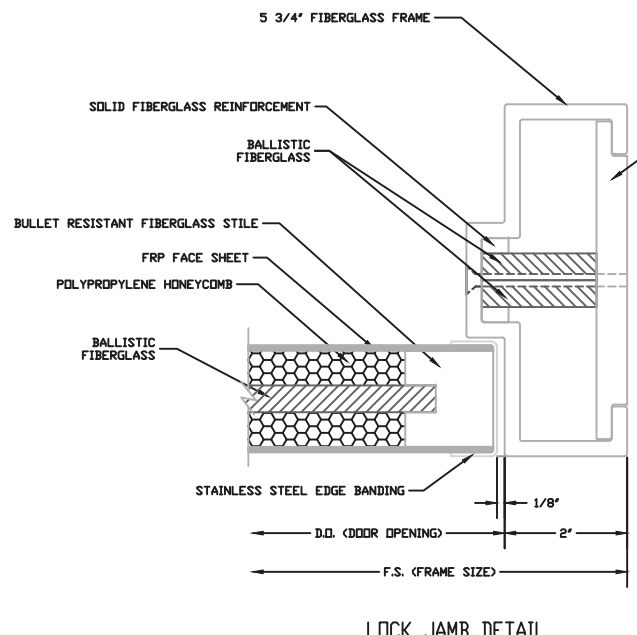

CONTINUOUS HINGE JAMB DETAIL

BUTT HINGE JAMB DETAIL

LOCK JAMB DETAIL

HEAD DETAIL

SILL DETAIL

MEETING STILES WITH ASTRAGAL

MEETING STILES WITH BALLISTIC MULLION

VISION-LITE DETAIL

BALLISTIC MULLION DETAIL

AF-200BR3	SMOOTH FRP FACE SHEET
AF-217BR3	PEBBLE GRAIN FRP FACE SHEET
AF-219BR3	RUSTIC WOOD GRAIN FRP FACE SHEET
AF-219-1BR3	CONTEMPORARY WOOD GRAIN FRP FACE SHEET
AF-220BR3	SANDSTONE FRP FACE SHEET