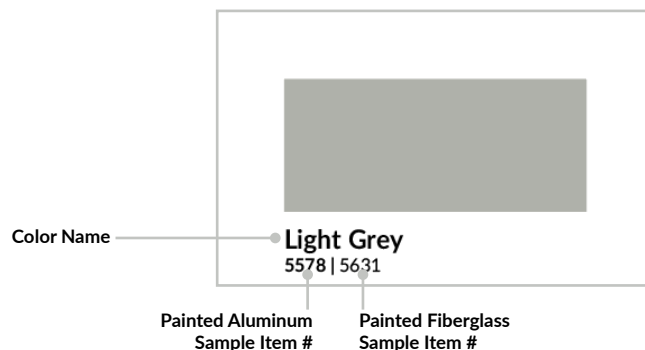

Choose a painted finish that will look beautiful for years to come. Our durable, factory-applied painted finishes come in a Satin sheen, with a Gloss sheen option available by request on some products.*

Special-Lite offers 20 Standard Paint Colors which coordinate with each of our Sandstone Texture and Pebble Grain through-color FRP face sheet color selections, as well as our Anodized Aluminum finishes. We also have established 10 Wood Grain Stain Match Paint Colors for our wood grain FRP face sheet standard stain color options. Wood Grain Stain Match Paint Colors are commonly used for components such as vision lite kits, door edges, frames, and more.

For your ease of coordinating with Special-Lite colors across your project, we have established Coordinating Paint Codes for our standard colors to coordinate with existing colors from popular paint manufacturer brands. Check the chart on the last page of this document for Coordinating Paint Color Codes.

Painted Finish Samples

Painted finish samples of our Standard Paint Colors are available on smooth aluminum and smooth fiberglass/FRP. For your ease of ordering, we have included the sample item numbers for both Painted Aluminum and Painted Fiberglass/FRP finish samples. To order finish samples of our Standard Paint colors, contact your local Special-Lite Sales Representative (special-lite.com/rep-locator/) or order online.

Custom Color for Painted Finishes

Whether you are looking to match an existing finish, or have a specific color in mind, we offer custom color painted finishes and color matching. Custom color and color matching are available at an additional cost and lead time. There are two options based on the type of color match you need:

Industry Standard Paint Color Selection

- Specify paint manufacturer's name, paint name and number; color samples are not required
- Industry standard paint colors accepted: Sherwin Williams, PPG, Benjamin Moore, Valspar, RAL, and Pantone
- Painted samples by Special-Lite of industry standard colors are optional and available for an additional charge

Custom Color Match

- Send in a physical sample to be matched
- Samples sent in to match must be a minimum of 4 sq. in., weigh less than 5lbs, and be on a comparable substrate (no organic materials)
- Custom color matching requires physical sign off for approval on painted color match samples provided by Special-Lite, signed samples must be received via mail by Special-Lite prior to beginning production

Touch-Up Paint

Matching touch-up paint is included with every painted order, whether you select a standard or custom paint color on aluminum or fiberglass/FRP. For additional touch-up paint needs, please contact our Customer Service department at 800-821-6531 or info@special-lite.com for assistance.

*Additional cost and lead time may apply