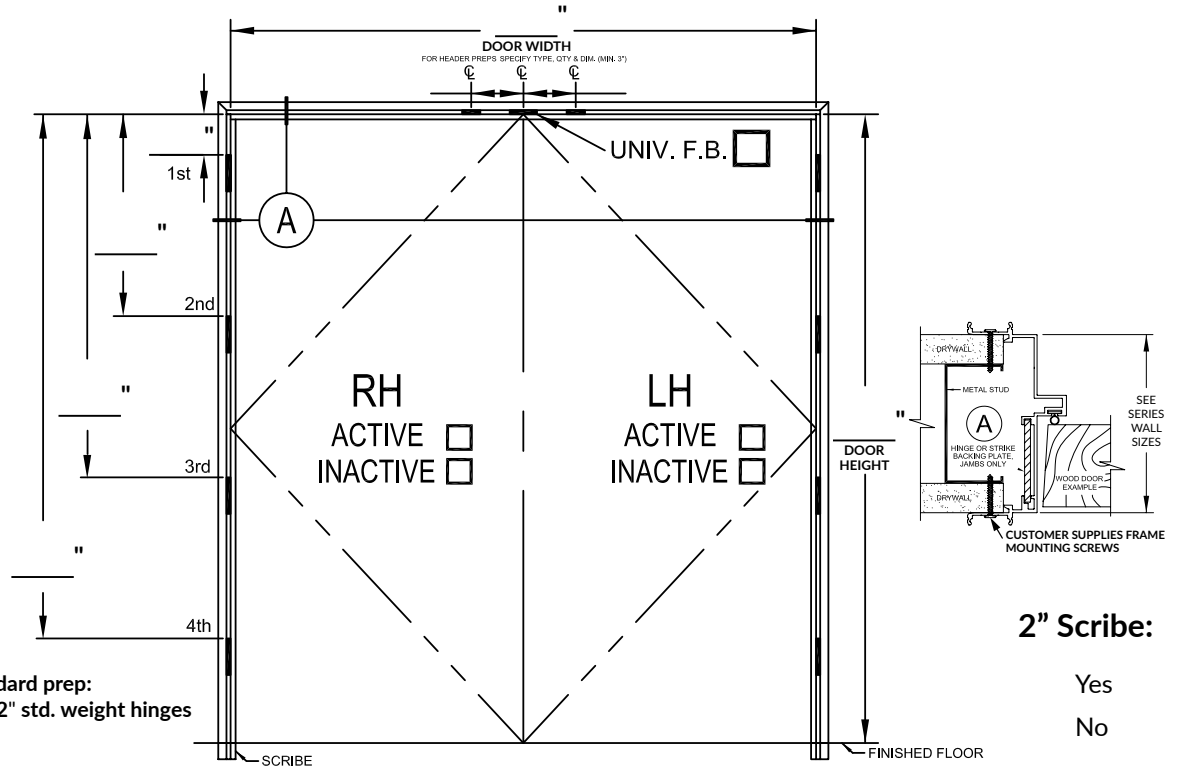

100 (1")  
 103-1 (1-1/2")  
 103-2 (2")

**Trim Corner Style:**

Square  
 Miter

**Door Gasket:**

Gray Vinyl  
 Black Vinyl  
 Gray Mohair  
 Black Mohair

**Fire Rating:**

20-Minute  
 90-Minute\*  
 S-Label  
 \*90-Min only available for 3-3/4" to 10-1/8"

**Closer Reinforcement:**

Regular Arm  
 Parallel Arm

Door Frame Quantity: \_\_\_\_\_

Mark #:

**Special Instructions:** Provide template for any special prep.

Standard prep:  
 4-1/2" std. weight hinges

**2" Scribe:**