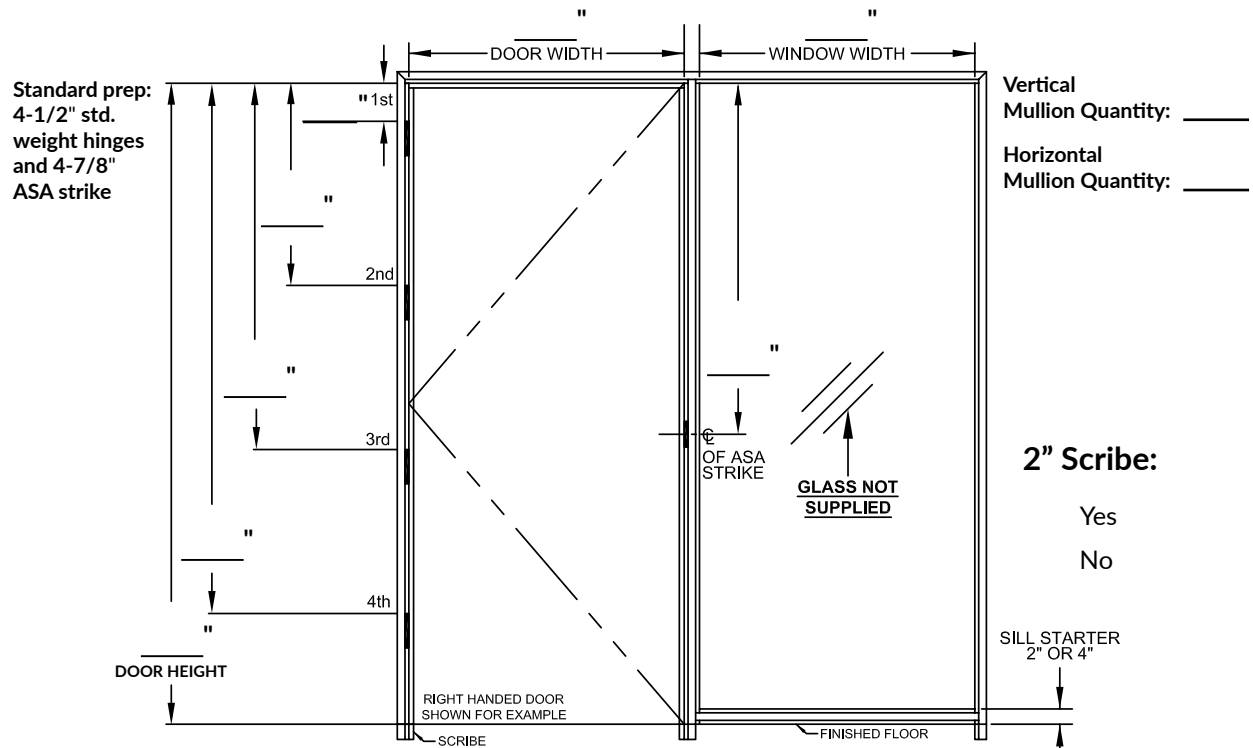

Finish:	Series:	Trim: <small>Adjustable & 612 Series only compatible with 1" or 2" Trim.</small>	Door Gasket:	Mullion Type:	Glazing Pocket Size:
Clear Anodized	375 (3-3/4" Wall)	100 (1")	Gray Vinyl	1-1/2"	1/4"
Black Anodized	487 (4-7/8" Wall)	103-1 (1-1/2")	Black Vinyl	2"	3/8"
Other:	725 (7-1/4" Wall)	103-2 (2")	Gray Mohair		1/2" (only for 487, ADJ, & 725 Series)
_____	Adjustable: _____ <small>3" - 9-1/2" Available Enter Size</small>	Trim Corner Style:	Black Mohair	Sill Starter:	
		Square		2"	
		Miter	Closer Reinforcement:	4" (with 4" trim)	Fire Rating:
			Regular Arm		S-Label
			Parallel Arm		

Note: This frame can not be fire-rated. S Label is available.

LH/RHR Quantity: _____ 

Mark #:

RH/LHR Quantity: _____ 

Mark #:

Special Instructions: Provide template for any special prep.

[Blank Elevation Form](#) is available for complicated elevations.