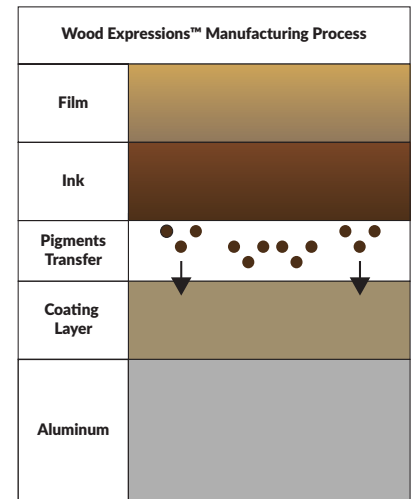

## WOOD EXPRESSIONS FINISHES

Explore color options for a decorative faux wood finish on your aluminum entrance. Wood Expressions Decorative Finishes are created by a process of powder coating and thermal transfer to create a realistic wood grain pattern. Suitable for interior or exterior use, these finishes have the beauty of wood without the maintenance.

## Wood Expressions™ Finishes

Choose a low-maintenance, durable Wood Expressions finish. These realistic wood finishes overcome the maintenance challenges of real wood. The durable powder coat resists fading from UV exposure, scratching, and damage from the elements. Our finish adheres to the demanding standards set by AAMA 2604, ensuring superior performance and longevity in commercial settings.

## Finish Samples

Wood Expression finish samples are available in several species of wood grains and stain colors. To order samples, scan the QR code on the back of this brochure.

## How it Works

Raw aluminum is first coated with a chemical treatment, creating thin layers of amorphous oxide. Next, a powder coating of paint is applied and then baked to complete polymerization. This base coating provides a hard surface for subsequent steps while protecting the aluminum from the elements, humidity, corrosion, light, and abrasion. Then, the aluminum is vacuum-wrapped with a preprinted film transfer of the desired pattern. Finally, the aluminum is baked and once cool, the film transfer is removed, creating a perfect print of the pattern.