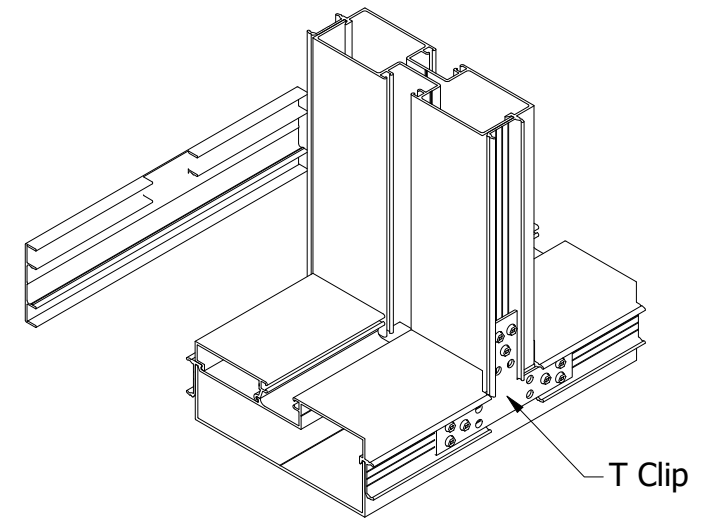

Clip Diagram - F

Clip Diagram - G

SPECIAL-LITE, INC.
 860 South Williams Street
 DECATUR, MI 49045
 special-lite.com

DWG NO
Omega Clip Configurations

SIZE B	DRAWN BY B. Schneider	10/20/2024	REV A	SHEET 5 OF 10
------------------	--------------------------	------------	-----------------	----------------------

Clip Diagram - H

1" Trim

1.5" Trim

2" Trim

Clip Diagram - I

1" Trim

1.5" Trim

2" Trim