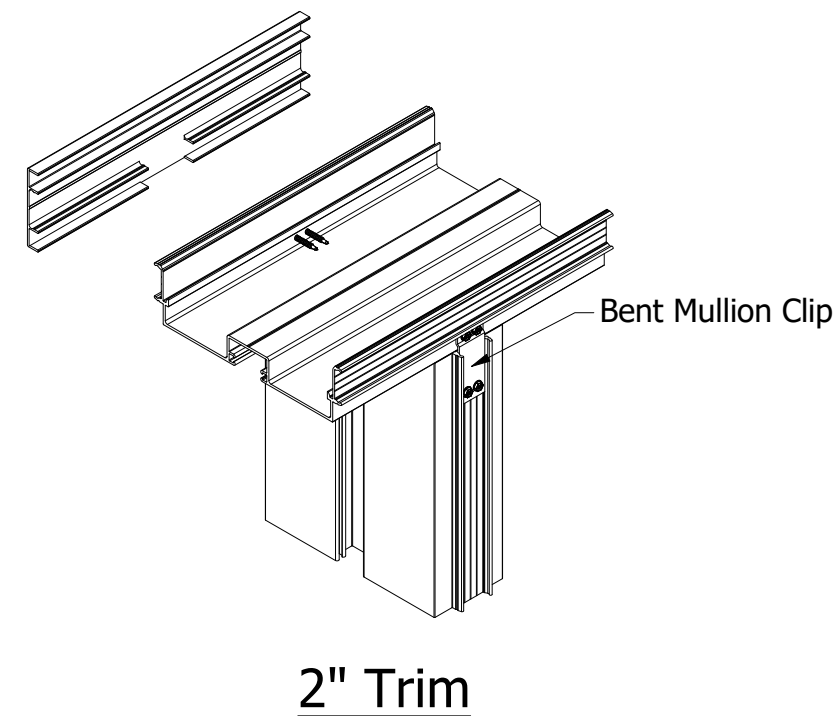

Clip Diagram - D

SPECIAL-LITE, INC.
860 South Williams Street
DECATUR, MI 49045
special-lite.com

DWG NO
Omega Clip Configurations

SIZE B	DRAWN BY B. Schneider	10/20/2024	REV A	SHEET 4 OF 10