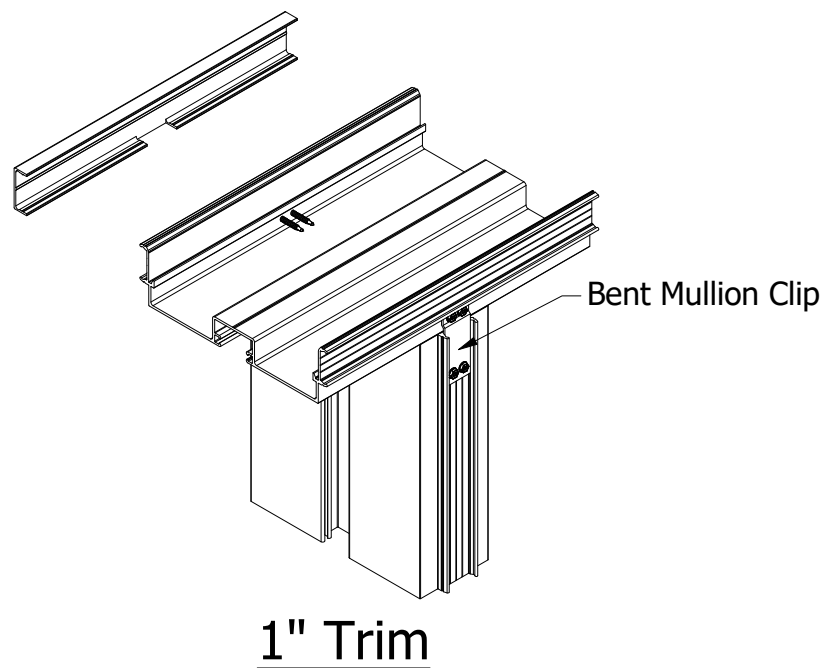

Clip Diagram - D

SPECIAL-LITE, INC.
860 South Williams Street
DECATUR, MI 49045
special-lite.com

DWG NO
Omega Clip Configurations

SIZE B	DRAWN BY B. Schneider	10/20/2024	REV A	SHEET 4 OF 10