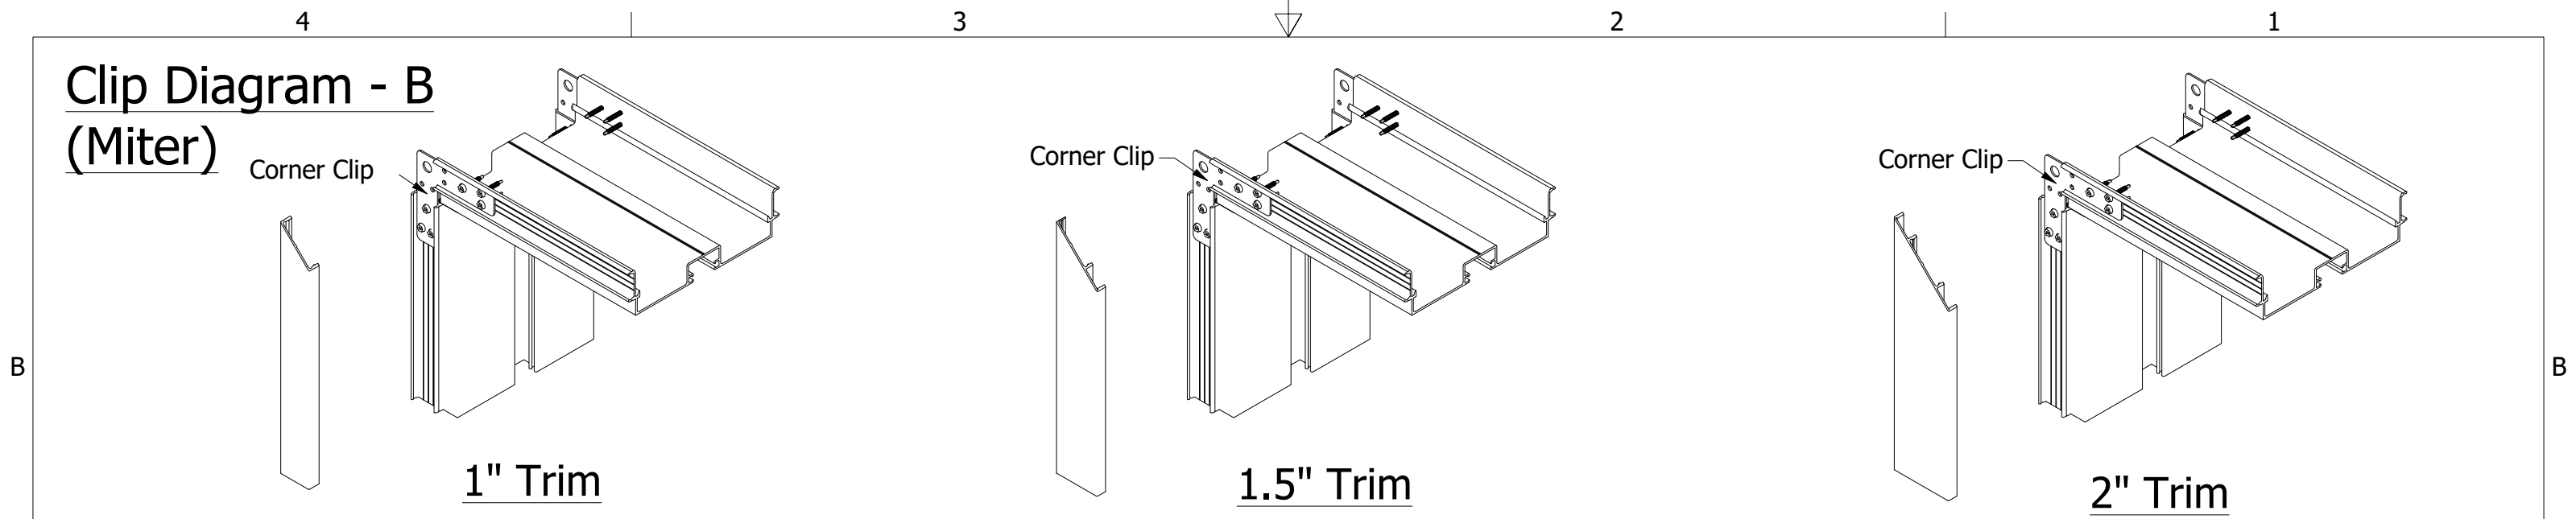

Clip Diagram - B (Miter)