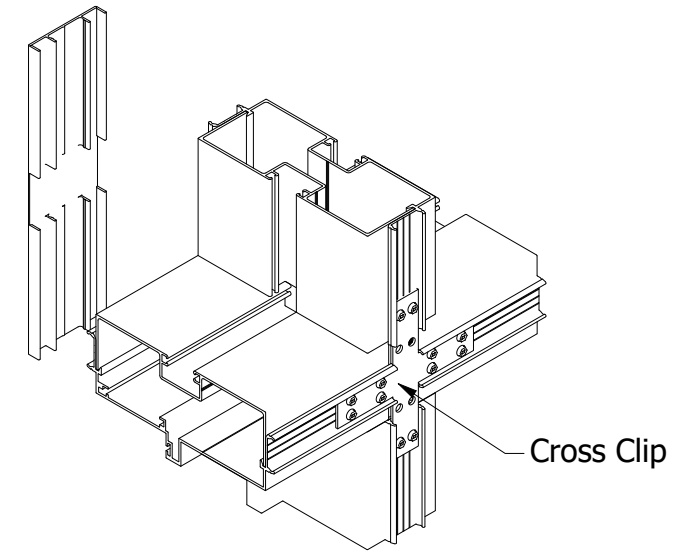

Clip Diagram - L

1" Trim

1.5" Trim

2" Trim

Clip Diagram - M

1" Trim

1.5" Trim

2" Trim

SPECIAL-LITE, INC.
860 South Williams Street
DECATUR, MI 49045
special-lite.com

DWG NO
Omega Clip Configurations

SIZE B	DRAWN BY B. Schneider	10/20/2024	REV A	SHEET 8 OF 10
------------------	--------------------------	------------	-----------------	-----------------------------

Clip Diagram - N

1" Trim

1.5" Trim

2" Trim

SPECIAL-LITE, INC.
860 South Williams Street
DECATUR, MI 49045
special-lite.com

DWG NO
Omega Clip Configurations

SIZE B	DRAWN BY B. Schneider	10/20/2024	REV A	SHEET 9 OF 10
------------------	--------------------------	------------	-----------------	----------------------