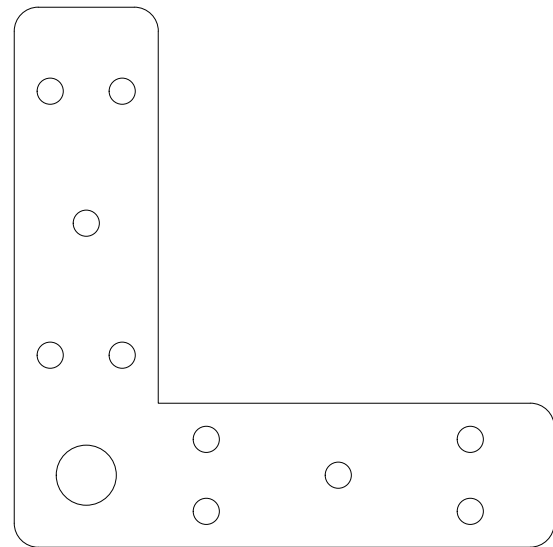

4

3

2

1

B

B

A

A

A

A

Corner Clip