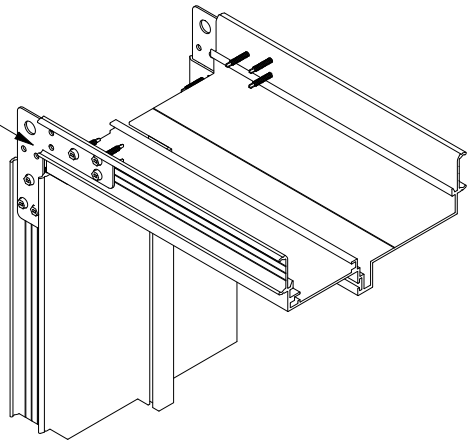

SPECIAL-LITE, INC.
 860 South Williams Street
 DECATUR, MI 49045
 special-lite.com

DWG NO
Omega Clip Configurations

SIZE B	DRAWN BY	REV A	SHEET 1 OF 10
------------------	----------	-----------------	----------------------

Clip Diagram - A (Miter)

Corner Clip

1" Trim

Corner Clip

1.5" Trim

Corner Clip

2" Trim

Clip Diagram - A (Square)