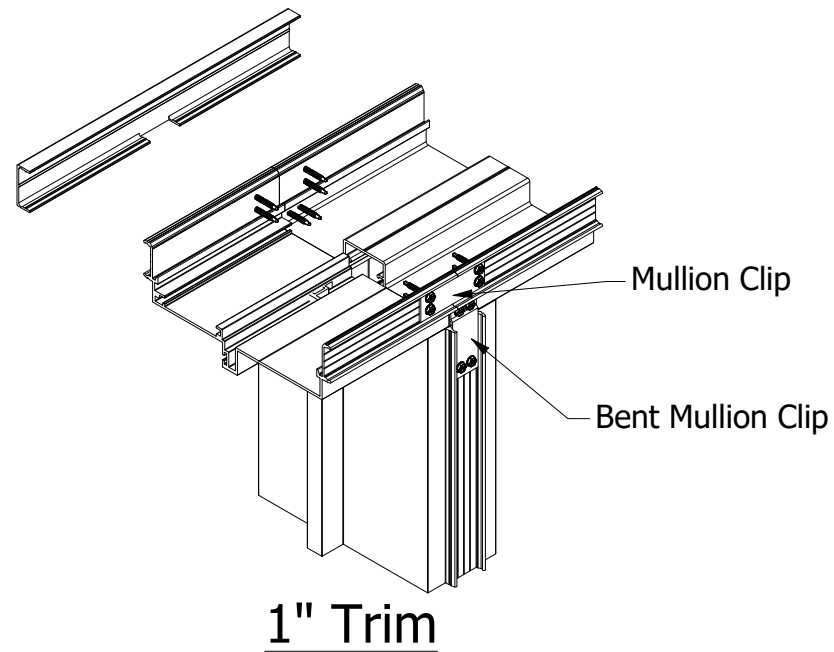

Clip Diagram - C