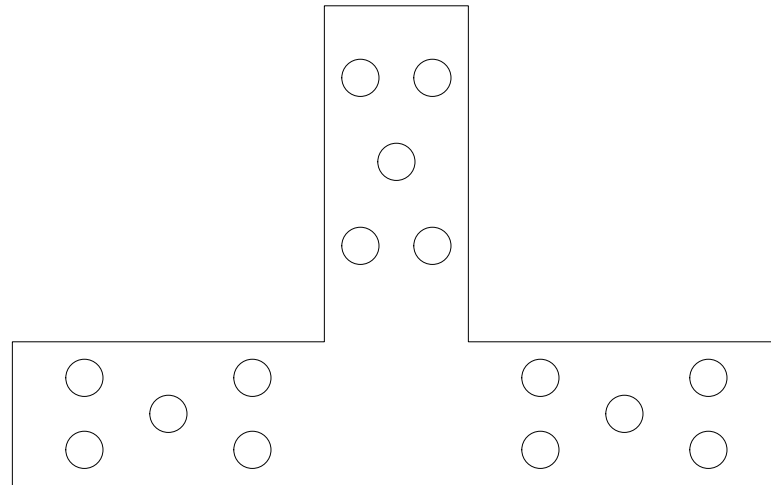

4

3

2

1

B

B

A

A

A

A

T Clip

SPECIAL-LITE, INC.
860 South Williams Street
DECATUR, MI 49045
special-lite.com

DWG NO
Omega Clip Configurations

SIZE B	DRAWN BY A. Glynn	11/9/2020	REV A	SHEET 10 OF 10