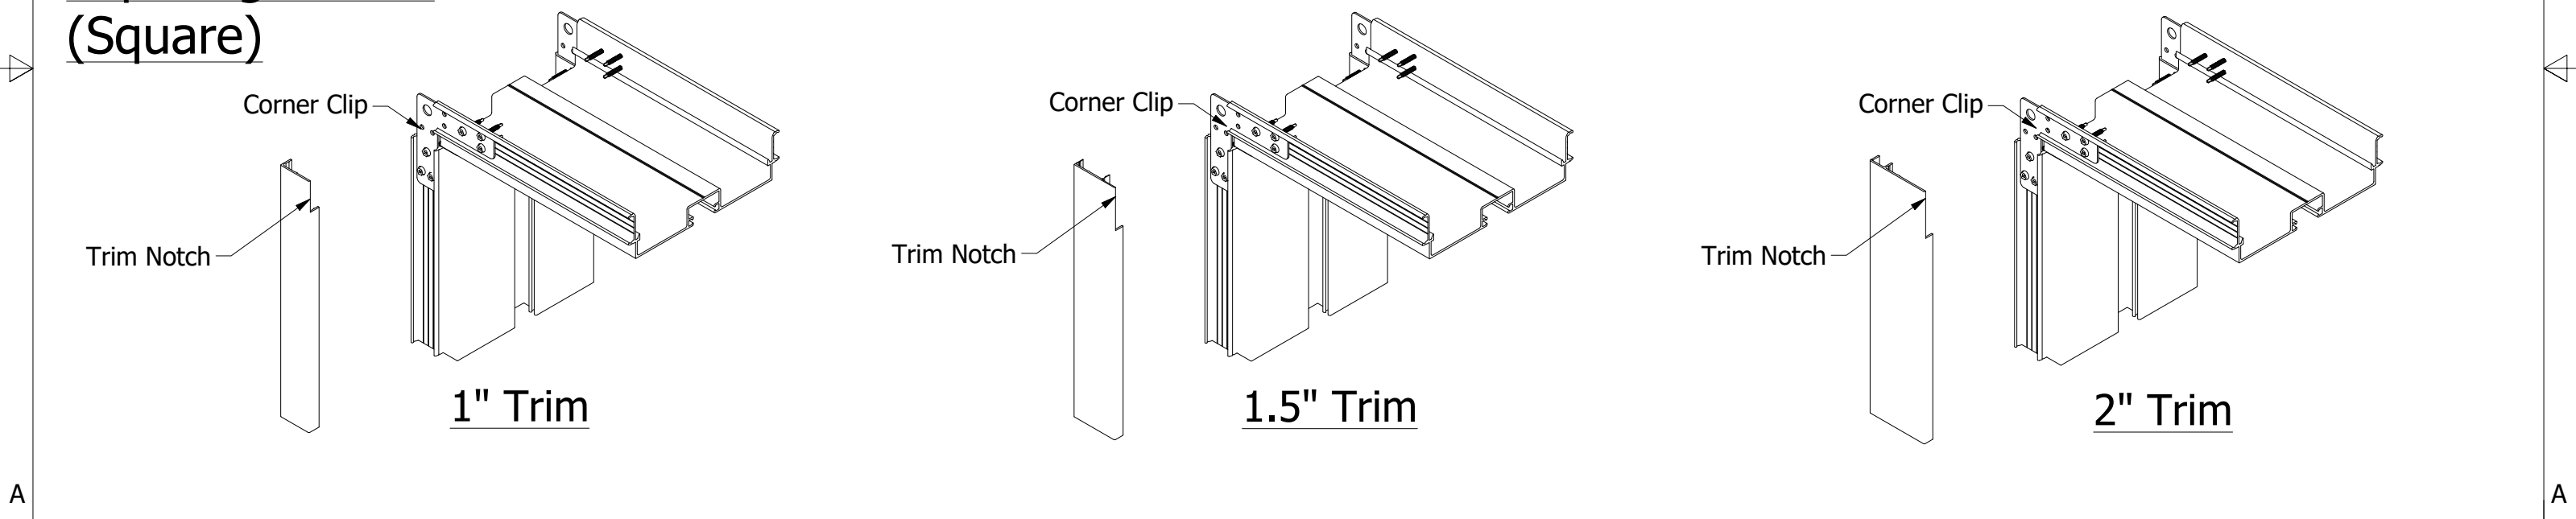

Clip Diagram - B (Square)

SPECIAL-LITE, INC.
860 South Williams Street
DECATUR, MI 49045
special-lite.com

DWG NO
Omega Clip Configurations

SIZE B	DRAWN BY B. Schneider	10/20/2024	REV A	SHEET 3 OF 10