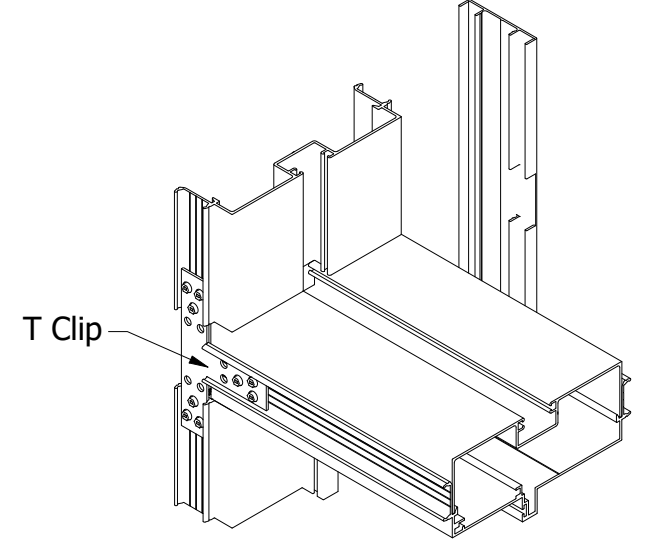

Clip Diagram - J

Clip Diagram - K

		SPECIAL-LITE, INC. 860 South Williams Street DECATUR, MI 49045 special-lite.com		
DWG NO Omega Clip Configurations				
SIZE B	DRAWN BY B. Schneider	10/20/2024	REV A	SHEET 7 OF 10

Clip Diagram - L

1" Trim

1.5" Trim

2" Trim

Clip Diagram - M

1" Trim

1.5" Trim

2" Trim