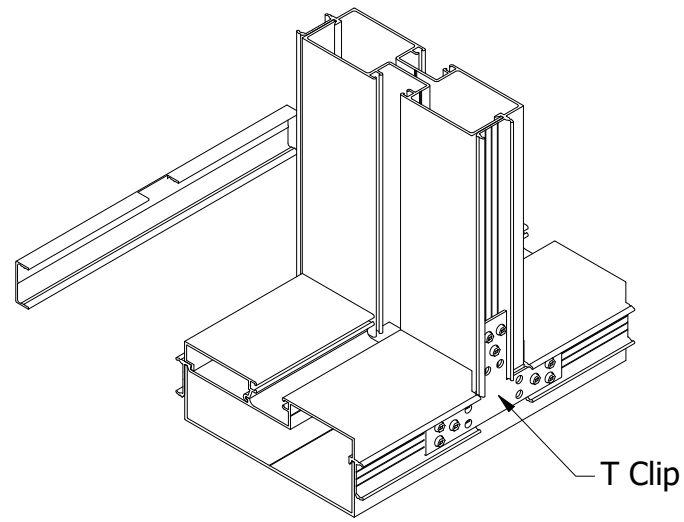

Clip Diagram - F

Clip Diagram - G

SPECIAL-LITE, INC.
 860 South Williams Street
 DECATUR, MI 49045
 special-lite.com

DWG NO
Omega Clip Configurations

SIZE B	DRAWN BY B. Schneider	10/20/2024	REV A	SHEET 5 OF 10
------------------	--------------------------	------------	-----------------	----------------------

Clip Diagram - H

1" Trim

1.5" Trim

2" Trim

Clip Diagram - I

1" Trim

1.5" Trim

2" Trim