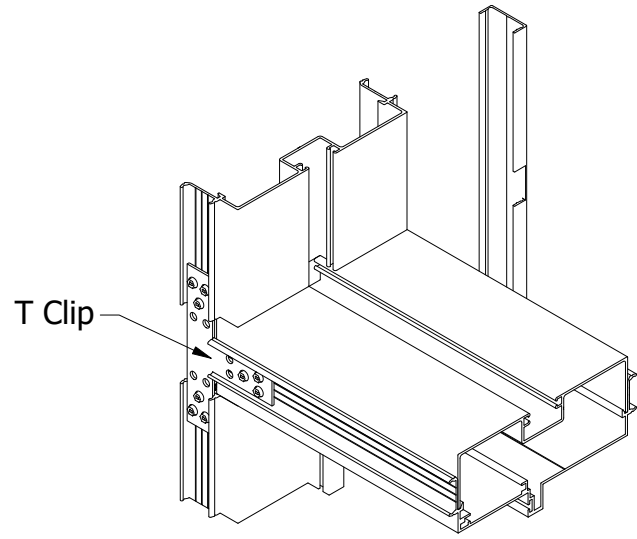

Clip Diagram - J

Clip Diagram - K

		SPECIAL-LITE, INC. 860 South Williams Street DECATUR, MI 49045 special-lite.com		
DWG NO Omega Clip Configurations				
SIZE B	DRAWN BY B. Schneider	10/20/2024	REV A	SHEET 7 OF 10

Clip Diagram - L

1" Trim

1.5" Trim

2" Trim

Clip Diagram - M

1" Trim

1.5" Trim

2" Trim