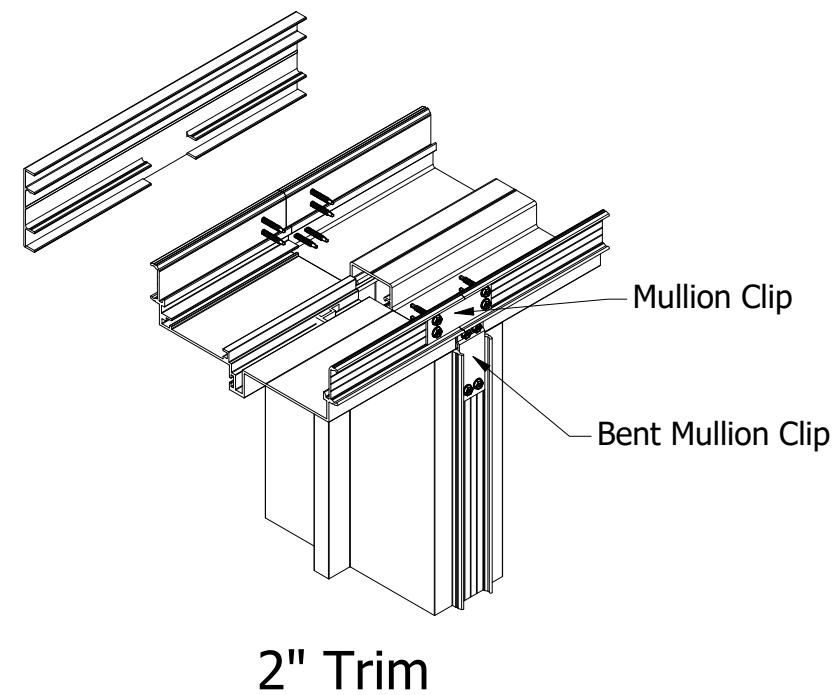

Clip Diagram - C