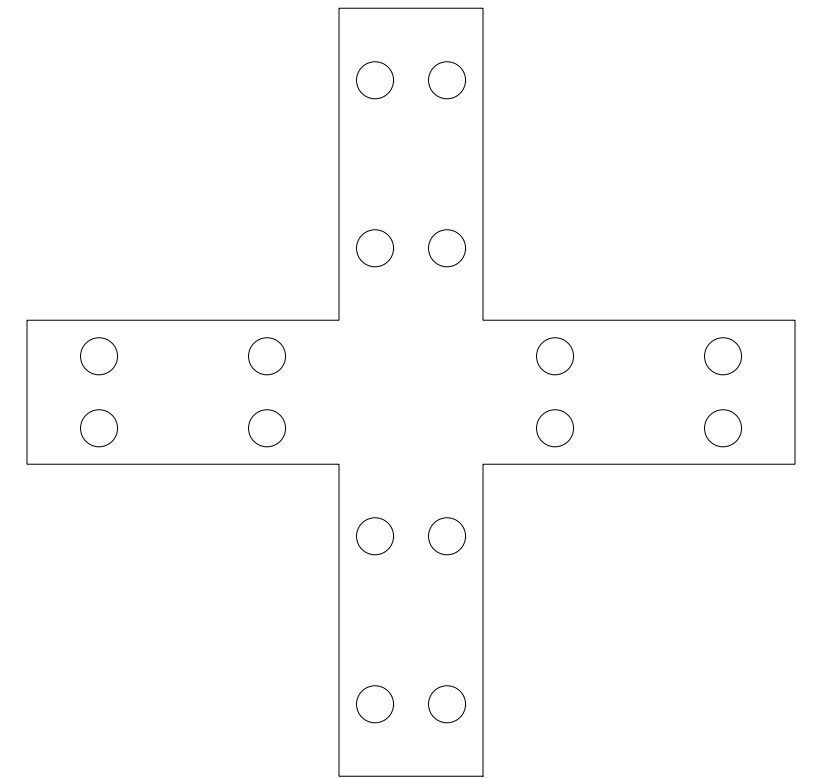

A

A

Corner Clip

T Clip

Cross Clip

Mullion Clip

Bent Mullion Clip

SPECIAL-LITE, INC.
 860 South Williams Street
 DECATUR, MI 49045
 special-lite.com