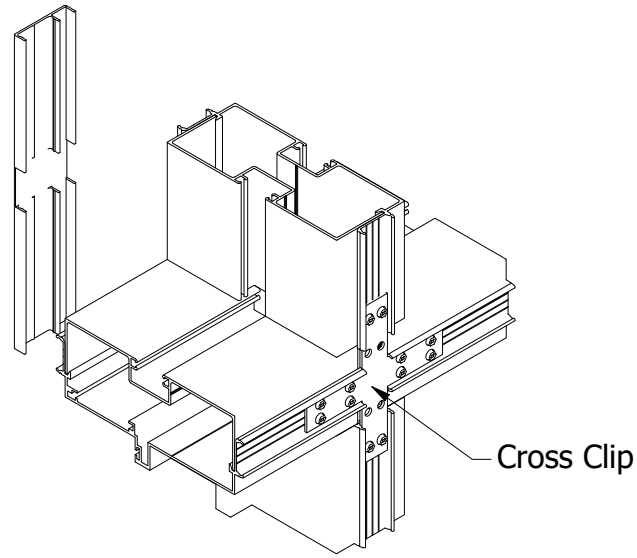

Clip Diagram - L

1" Trim

1.5" Trim

2" Trim

Clip Diagram - M

1" Trim

1.5" Trim

2" Trim

SPECIAL-LITE, INC.
860 South Williams Street
DECATUR, MI 49045
special-lite.com

DWG NO
Omega Clip Configurations

SIZE B	DRAWN BY B. Schneider	10/20/2024	REV A	SHEET 8 OF 10
------------------	--------------------------	------------	-----------------	-----------------------------

Clip Diagram - N

1" Trim

1.5" Trim

2" Trim

SPECIAL-LITE, INC.
860 South Williams Street
DECATUR, MI 49045
special-lite.com

DWG NO
Omega Clip Configurations

SIZE B	DRAWN BY B. Schneider	10/20/2024	REV A	SHEET 9 OF 10
------------------	--------------------------	------------	-----------------	----------------------