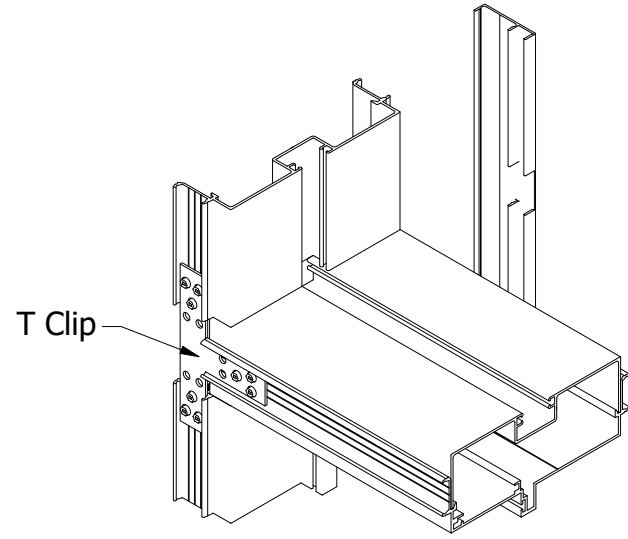

Clip Diagram - J

Clip Diagram - K

		SPECIAL-LITE, INC. 860 South Williams Street DECATUR, MI 49045 special-lite.com		
DWG NO Omega Clip Configurations				
SIZE B	DRAWN BY B. Schneider	10/20/2024	REV A	SHEET 7 OF 10

Clip Diagram - L

1" Trim

1.5" Trim

2" Trim

Clip Diagram - M

1" Trim

1.5" Trim

2" Trim