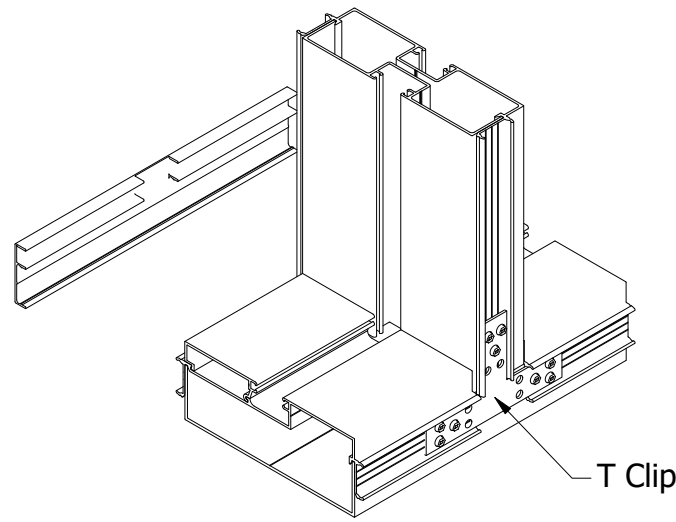

Clip Diagram - F

Clip Diagram - G

SPECIAL-LITE, INC.
 860 South Williams Street
 DECATUR, MI 49045
 special-lite.com

DWG NO
Omega Clip Configurations

SIZE B	DRAWN BY B. Schneider	10/20/2024	REV A	SHEET 5 OF 10
------------------	--------------------------	------------	-----------------	----------------------

Clip Diagram - H

1" Trim

1.5" Trim

2" Trim

Clip Diagram - I

1" Trim

1.5" Trim

2" Trim