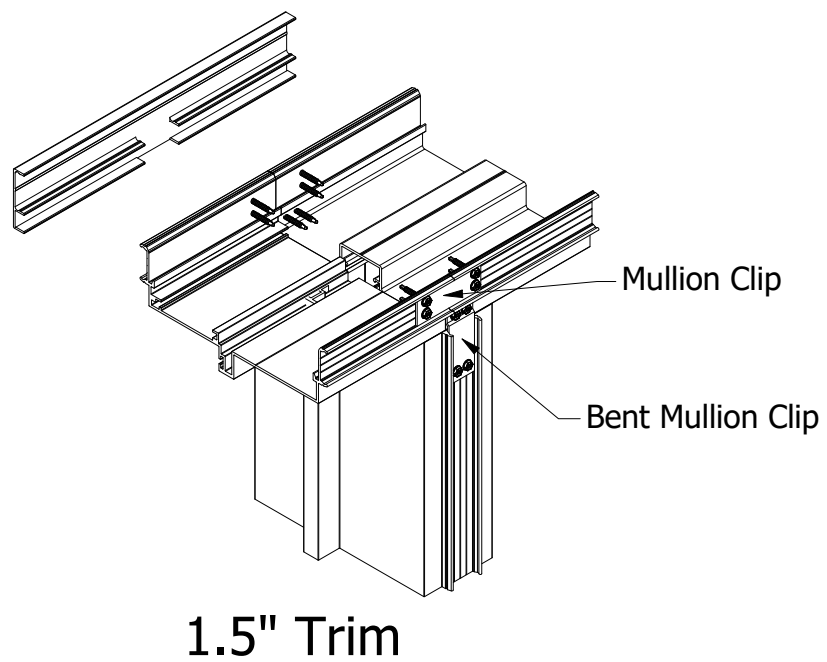

Clip Diagram - C