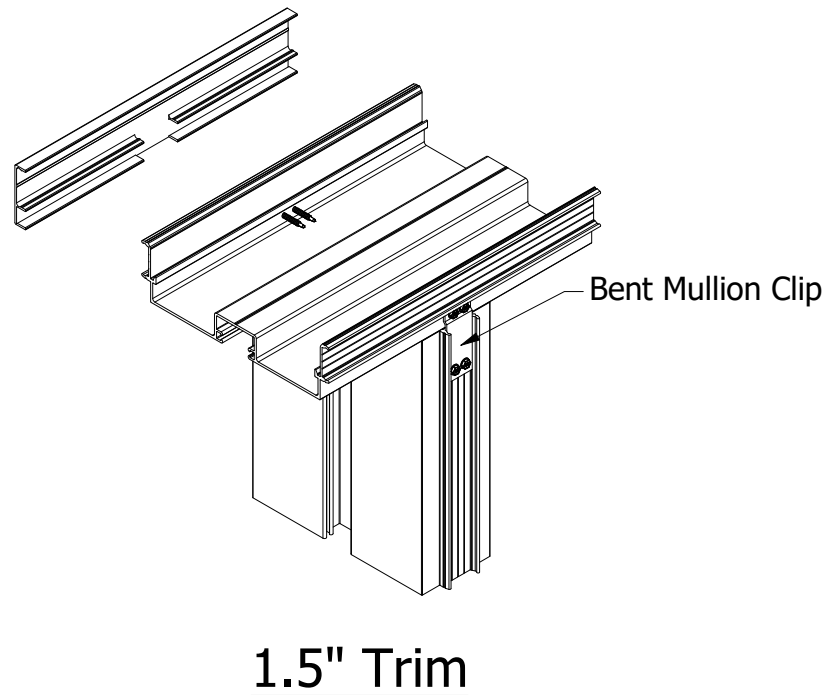

Clip Diagram - D

SPECIAL-LITE, INC.
860 South Williams Street
DECATUR, MI 49045
special-lite.com

DWG NO
Omega Clip Configurations

SIZE B	DRAWN BY B. Schneider	10/20/2024	REV A	SHEET 4 OF 10