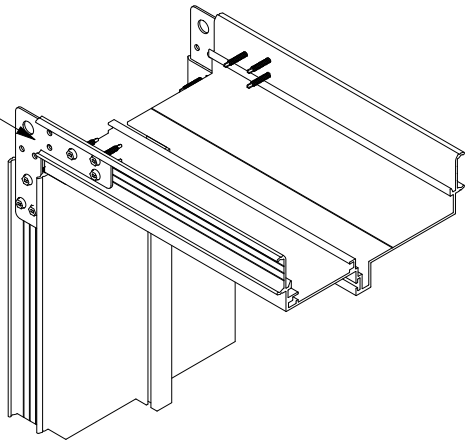

SPECIAL-LITE, INC.
 860 South Williams Street
 DECATUR, MI 49045
 special-lite.com

DWG NO
Omega Clip Configurations

SIZE B	DRAWN BY	REV A	SHEET 1 OF 10
------------------	----------	-----------------	----------------------

Clip Diagram - A (Miter)

Corner Clip

1" Trim

Corner Clip

1.5" Trim

Corner Clip

2" Trim

Clip Diagram - A (Square)