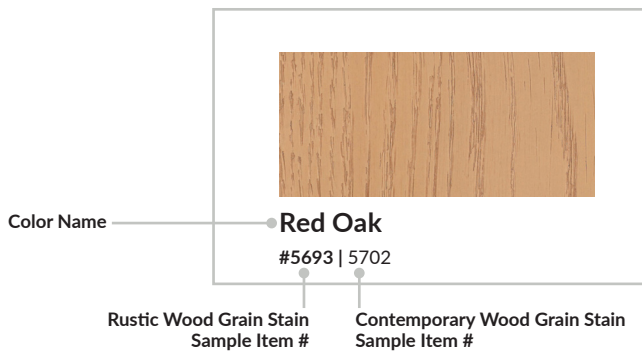

### Realistic Wood Grain Textures

We offer ultra-realistic wood grain FRP options to meet your design needs. Rustic, available in flush or 6-panel, features a deeper, more pronounced grain texture created with oak wood. Contemporary, modeled after cherry wood, is a more fine-grained texture. Please note the different item numbers when ordering finish samples.

Our wood grain stains are created specifically for our FRP face sheets to ensure a durable and long-lasting finish. Each finish is hand-applied by skilled craftspeople to deliver the natural look of real stained wood. For added customization, we also offer custom stain colors. Painted finishes are also available, and can provide additional UV resistance, making it an excellent option for doors exposed to direct sunlight or harsh environmental conditions.

## Finish Samples

Finish samples are available in the colors shown. For painted Wood Grain FRP face sheet options, please reference our Painted Finishes Brochure for more information on paint selections. Scan the QR code to request your samples.

**Light Maple**  
#5692 | #5528

**Dark Cherry**  
#5690 | #5526

**Dark Walnut**  
#5691 | #5529

**White Oak**  
#5694 | 5703

**White Maple**  
#5695 | #5704

**Red Oak**  
#5693 | 5702

For certain sizes of our 6-Panel FRP face sheet, the FRP contains an integral color that is not compatible with some stain colors. Dark Maple, Oak, Chestnut, Teak, Mahogany, and Walnut are available for all sizes of 6-Panel FRP face sheets. For other colors, please select a painted finish.