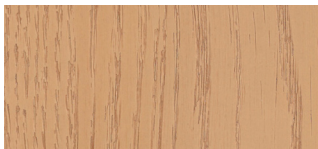

## WOOD GRAIN FRP FINISHES

Discover the beauty of ultra-realistic wood grain finishes with the durability of FRP. Our expertly crafted stains are designed specifically for FRP face sheets, offering a long-lasting, low-maintenance solution that won't rust or rot while capturing the timeless look of natural wood.

### Realistic Wood Grain Textures

We offer ultra-realistic wood grain FRP options to meet your design needs. Rustic, available in flush or 6-panel, features a deeper, more pronounced grain texture created with oak wood. Contemporary, modeled after cherry wood, is a more fine-grained texture. Please note the different item numbers when ordering finish samples.

Our wood grain stains are created specifically for our FRP face sheets to ensure a durable and long-lasting finish. Each finish is hand-applied by skilled craftspeople to deliver the natural look of real stained wood. For added customization, we also offer custom stain colors. Painted finishes are also available, and can provide additional UV resistance, making it an excellent option for doors exposed to direct sunlight or harsh environmental conditions.

**Light Maple**  
#5692 | #5528

**Dark Cherry**  
#5690 | #5526

**Dark Walnut**  
#5691 | #5529

**White Oak**  
#5694 | 5703

**White Maple**  
#5695 | #5704

**Red Oak**  
#5693 | 5702

For certain sizes of our 6-Panel FRP face sheet, the FRP contains an integral color that is not compatible with some stain colors. Dark Maple, Oak, Chestnut, Teak, Mahogany, and Walnut are available for all sizes of 6-Panel FRP face sheets. For other colors, please select a painted finish.