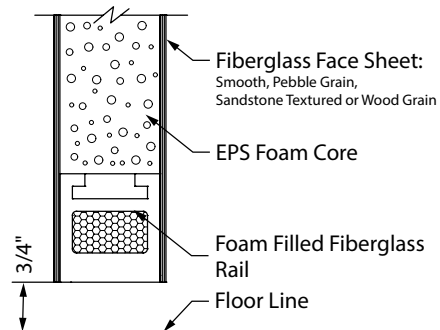

## AF COMPOSITE DOOR DETAIL

Not to scale

**Butt Hinge with Square Hinge Stile**  
(not available on beveled stile)

**Standard Beveled Edge Lock Stile**

**Optional Square Edge Lock Stile**

**Continuous Hinge with Beveled Hinge Stile**

**Optional Dual Bevel Stiles**

# AF COMPOSITE DOOR DETAIL

Not to scale

**Top Rail**

**Closed Bottom Rail**