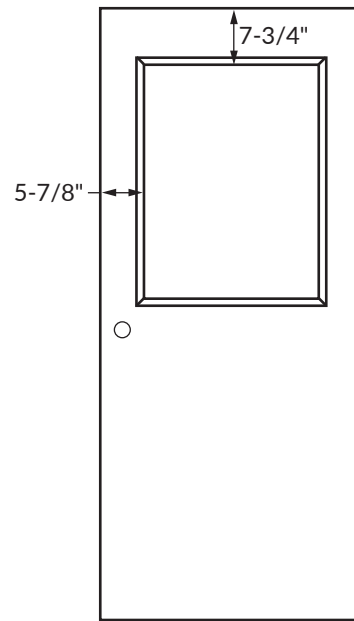

AF COMPOSITE DOOR LITE KIT & LOUVER

Not to scale

AF Fixed Louver Kit

1/4" AF Composite Door Vision Lite Kit

1" AF Composite Door Vision Lite Kit

AF LITE KIT CONFIGURATION

Not to scale

Standard Sizes

Narrow Lite

Half Lite

Full Lite

Typ. Lite Kit option
(glazing by others).
Other sizes available.

Standard Lite Sizes:

Narrow Lite: 6" x 36"

Half Lite: 24" x 36"

Full Lite: 24" x 64"

Standard sizes are based on 3' x 7' door.
Consult factory for other size configurations.

***Custom sizes available**

Standard Door Sizes:

2'-0" x length required

2'-8" x length required

3'-0" x length required

Max louver size is 24" wide (without stiffener or mullion) x requested height. Order height in 4" increments + 1/4" only.