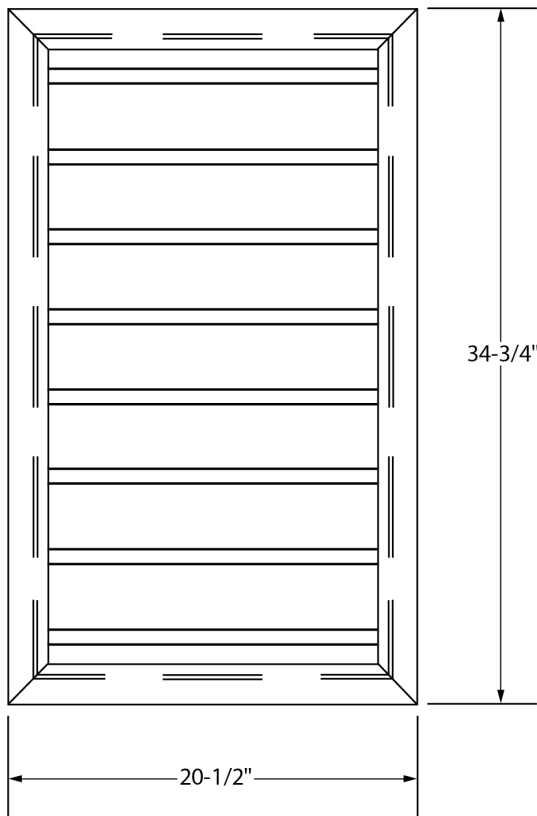

Standard sizes are based on 3' x 7' door.
Consult factory for other size configurations.

***Custom sizes available**

Standard Door Sizes:

2'-0" x length required

2'-8" x length required

3'-0" x length required

3'-6" x length required

4'-0" x length required

***Custom widths available**

AF LOUVER CONFIGURATION

Not to scale

Standard Sizes

Top or Bottom Louver

Bottom Louver with Lite above

Double Louver

Full Louver

AF WALL LOUVER

Not to scale

Standard Sizes for Single Fixed Wall Louver

Louver Elevation

Louver Section

NOTE:

Max louver size is 24" wide (without stiffener or mullion) x requested height. Order height in 4" increments + 1/4" only.