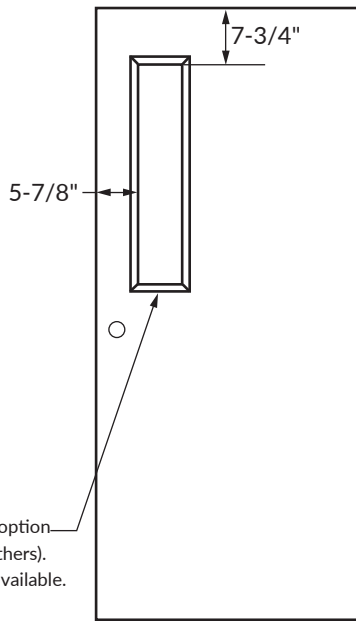

AF COMPOSITE DOOR LITE KIT & LOUVER

Not to scale

AF Fixed Louver Kit

1/4" AF Composite Door Vision Lite Kit

1" AF Composite Door Vision Lite Kit

AF LITE KIT CONFIGURATION

Not to scale

Standard Sizes

Narrow Lite

Half Lite

Full Lite

Typ. Lite Kit option
(glazing by others).
Other sizes available.

Standard Lite Sizes:

Narrow Lite: 6" x 36"

Half Lite: 24" x 36"

Full Lite: 24" x 64"

Standard sizes are based on 3' x 7' door.
Consult factory for other size configurations.

***Custom sizes available**

Standard Door Sizes:

2'-0" x length required

2'-8" x length required

3'-0" x length required

Max louver size is 24" wide (without stiffener or mullion) x requested height. Order height in 4" increments + 1/4" only.