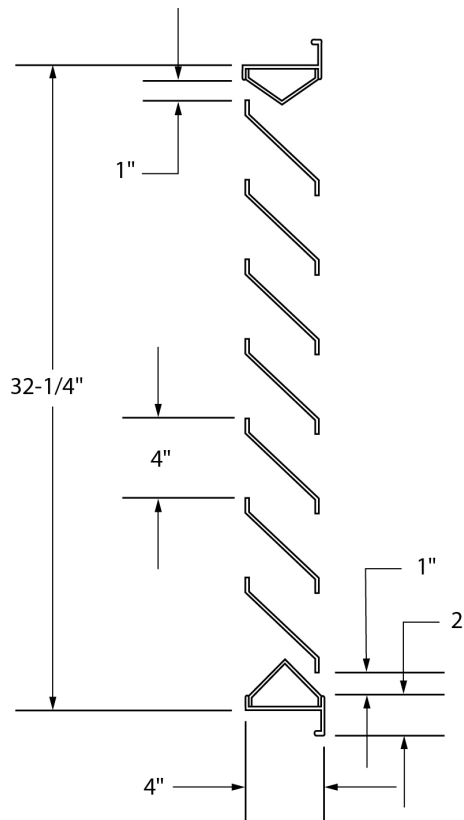

Standard sizes are based on 3' x 7' door.
Consult factory for other size configurations.

***Custom sizes available**

Standard Door Sizes:

2'-0" x length required

2'-8" x length required

3'-0" x length required

3'-6" x length required

4'-0" x length required

***Custom widths available**

AF LOUVER CONFIGURATION

Not to scale

Standard Sizes

Top or Bottom Louver

Bottom Louver with Lite above

Double Louver

Full Louver

AF WALL LOUVER

Not to scale

Standard Sizes for Single Fixed Wall Louver

Louver Elevation

Louver Section

NOTE:

Max louver size is 24" wide (without stiffener or mullion) x requested height. Order height in 4" increments + 1/4" only.