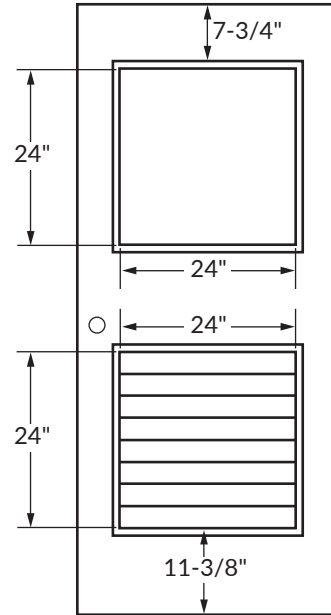

Standard sizes are based on 3' x 7' door.
Consult factory for other size configurations.

***Custom sizes available**

Standard Door Sizes:

2'-0" x length required

2'-8" x length required

3'-0" x length required

3'-6" x length required

4'-0" x length required

***Custom widths available**

AF LOUVER CONFIGURATION

Not to scale

Standard Sizes

Top or Bottom Louver

Bottom Louver with Lite above

Double Louver

Full Louver

AF WALL LOUVER

Not to scale

Standard Sizes for Single Fixed Wall Louver

Louver Elevation

Louver Section

NOTE:

Max louver size is 24" wide (without stiffener or mullion) x requested height. Order height in 4" increments + 1/4" only.