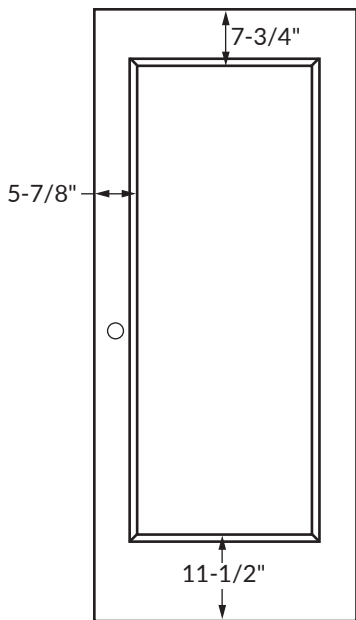

AF COMPOSITE DOOR LITE KIT & LOUVER

Not to scale

AF Fixed Louver Kit

1/4" AF Composite Door Vision Lite Kit

1" AF Composite Door Vision Lite Kit

AF LITE KIT CONFIGURATION

Not to scale

Standard Sizes

Narrow Lite

Half Lite

Full Lite

Typ. Lite Kit option
(glazing by others).
Other sizes available.

Standard Lite Sizes:

Narrow Lite: 6" x 36"

Half Lite: 24" x 36"

Full Lite: 24" x 64"

Standard sizes are based on 3' x 7' door.
Consult factory for other size configurations.

***Custom sizes available**

Standard Door Sizes:

2'-0" x length required

2'-8" x length required

3'-0" x length required

Max louver size is 24" wide (without stiffener or mullion) x requested height. Order height in 4" increments + 1/4" only.