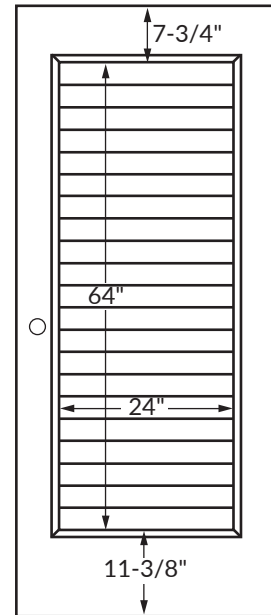

Standard sizes are based on 3' x 7' door.
Consult factory for other size configurations.

***Custom sizes available**

Standard Door Sizes:

2'-0" x length required

2'-8" x length required

3'-0" x length required

3'-6" x length required

4'-0" x length required

***Custom widths available**

AF LOUVER CONFIGURATION

Not to scale

Standard Sizes

Top or Bottom Louver

Bottom Louver with Lite above

Double Louver

Full Louver

AF WALL LOUVER

Not to scale

Standard Sizes for Single Fixed Wall Louver

Louver Elevation

Louver Section

NOTE:

Max louver size is 24" wide (without stiffener or mullion) x requested height. Order height in 4" increments + 1/4" only.