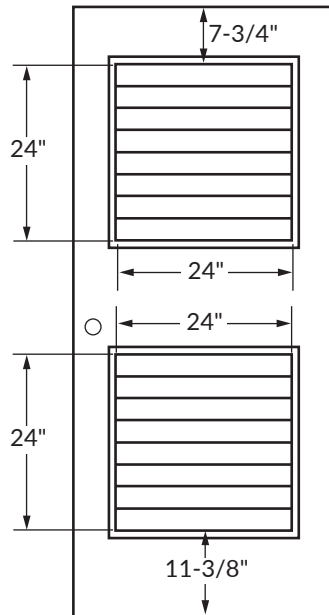

Standard sizes are based on 3' x 7' door.
Consult factory for other size configurations.

***Custom sizes available**

Standard Door Sizes:

2'-0" x length required

2'-8" x length required

3'-0" x length required

3'-6" x length required

4'-0" x length required

***Custom widths available**

AF LOUVER CONFIGURATION

Not to scale

Standard Sizes

Top or Bottom Louver

Bottom Louver with Lite above

Double Louver

Full Louver

AF WALL LOUVER

Not to scale

Standard Sizes for Single Fixed Wall Louver

Louver Elevation

Louver Section

NOTE:

Max louver size is 24" wide (without stiffener or mullion) x requested height. Order height in 4" increments + 1/4" only.