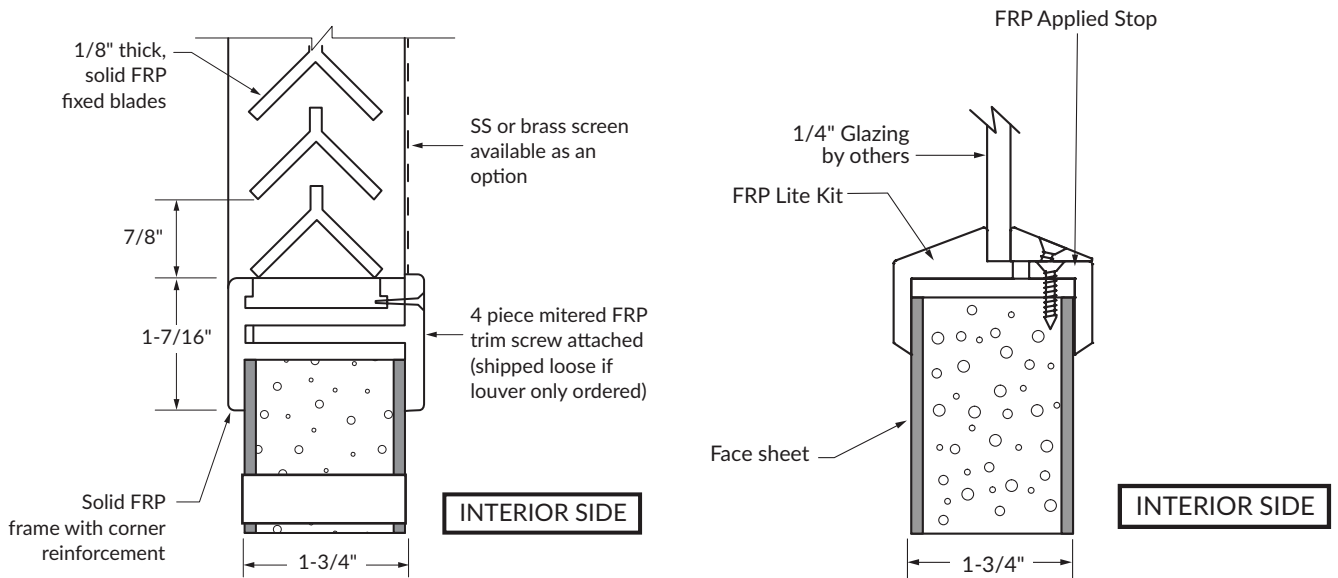

AF COMPOSITE DOOR LITE KIT & LOUVER

Not to scale

AF Fixed Louver Kit

1/4" AF Composite Door Vision Lite Kit

1" AF Composite Door Vision Lite Kit

AF LITE KIT CONFIGURATION

Not to scale

Standard Sizes

Narrow Lite

Half Lite

Full Lite

Typ. Lite Kit option
(glazing by others).
Other sizes available.

Standard Lite Sizes:

Narrow Lite: 6" x 36"

Half Lite: 24" x 36"

Full Lite: 24" x 64"

Standard sizes are based on 3' x 7' door.
Consult factory for other size configurations.

***Custom sizes available**

Standard Door Sizes:

2'-0" x length required

2'-8" x length required

3'-0" x length required

Max louver size is 24" wide (without stiffener or mullion) x requested height. Order height in 4" increments + 1/4" only.