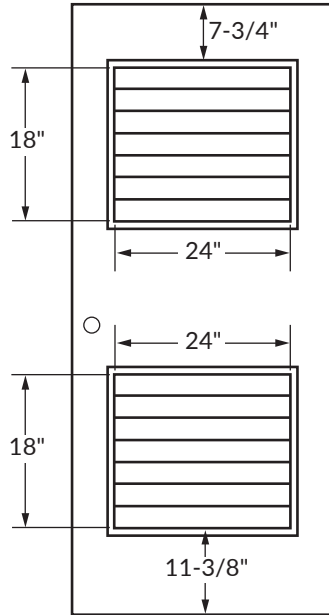

Standard sizes are based on 3' x 7' door.
Consult factory for other size configurations.

***Custom sizes available**

Standard Door Sizes:

2'-0" x length required

2'-8" x length required

3'-0" x length required

3'-6" x length required

4'-0" x length required

***Custom widths available**

AF LOUVER CONFIGURATION

Not to scale

Standard Sizes

Top or Bottom Louver

Bottom Louver with Lite above

Double Louver

Full Louver

AF WALL LOUVER

Not to scale

Standard Sizes for Single Fixed Wall Louver

Louver Elevation

Louver Section

NOTE:

Max louver size is 24" wide (without stiffener or mullion) x requested height. Order height in 4" increments + 1/4" only.