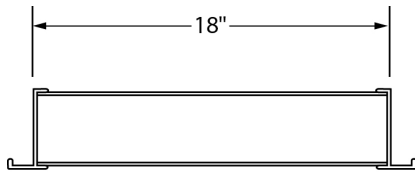

Standard sizes are based on 3' x 7' door.
Consult factory for other size configurations.

***Custom sizes available**

Standard Door Sizes:

2'-0" x length required

2'-8" x length required

3'-0" x length required

3'-6" x length required

4'-0" x length required

***Custom widths available**

AF LOUVER CONFIGURATION

Not to scale

Standard Sizes

Top or Bottom Louver

Bottom Louver with Lite above

Double Louver

Full Louver

AF WALL LOUVER

Not to scale

Standard Sizes for Single Fixed Wall Louver

Louver Elevation

Louver Section

NOTE:

Max louver size is 24" wide (without stiffener or mullion) x requested height. Order height in 4" increments + 1/4" only.