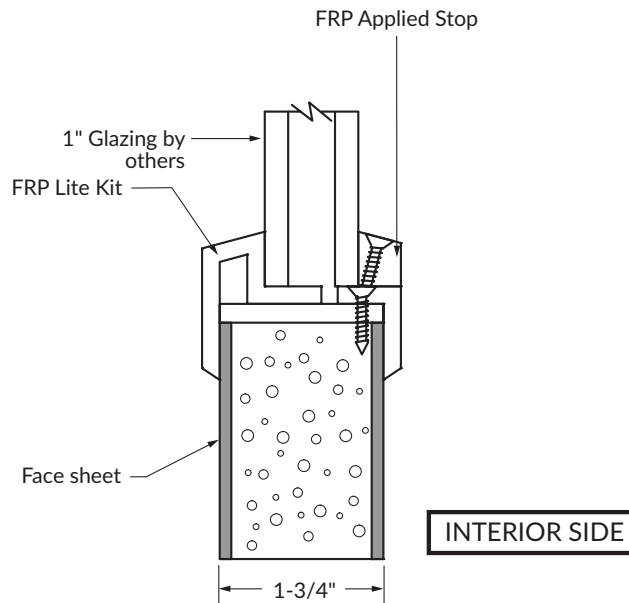

AF COMPOSITE DOOR LITE KIT & LOUVER

Not to scale

AF Fixed Louver Kit

1/4" AF Composite Door Vision Lite Kit

1" AF Composite Door Vision Lite Kit

AF LITE KIT CONFIGURATION

Not to scale

Standard Sizes

Narrow Lite

Half Lite

Full Lite

Typ. Lite Kit option
(glazing by others).
Other sizes available.

Standard Lite Sizes:

Narrow Lite: 6" x 36"

Half Lite: 24" x 36"

Full Lite: 24" x 64"

Standard sizes are based on 3' x 7' door.
Consult factory for other size configurations.

***Custom sizes available**

Standard Door Sizes:

2'-0" x length required

2'-8" x length required

3'-0" x length required

Max louver size is 24" wide (without stiffener or mullion) x requested height. Order height in 4" increments + 1/4" only.