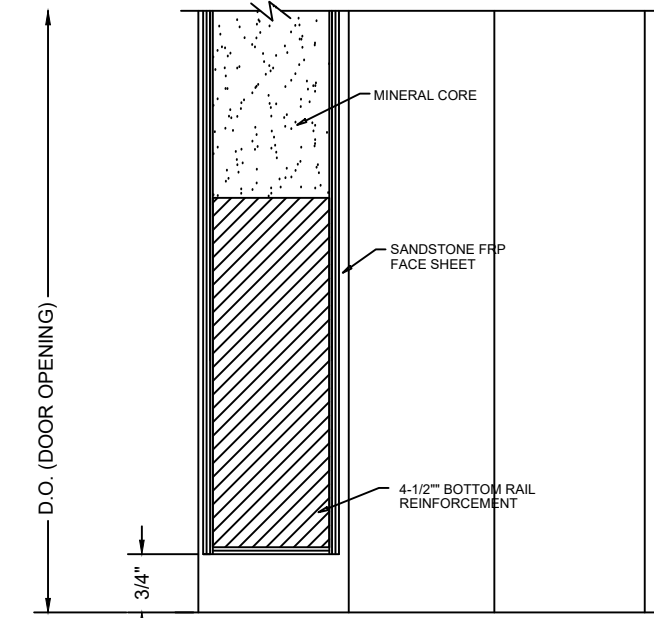

BUTT HINGE DETAIL

LOCK JAMB DETAIL

DOOR HEAD DETAIL

DOOR HEAD DETAIL  
OPTIONAL 4" HEAD

MEETING STILE EDGES OF PAIR

SILL DETAIL

VISION LITE KIT DETAIL 1/4" GLASS

VISION LITE KIT DETAIL 3/16" GLASS

		<b>SPECIAL-LITE, INC.</b> 860 South Williams Street P.O. BOX 6 DECATUR, MI 49045 WWW.SPECIAL-LITE.COM	
		DRAWN BY: JMM REVISION:	AF-220FR SANDSTONE ALL-FIBERGLASS DOOR
A 4/27/17 C 1/25/19 B 5/30/17 D	DATE: 5/30/2017	SHEET NO. 1 OF 1	FILE:FR205_455_850_002DETAILS