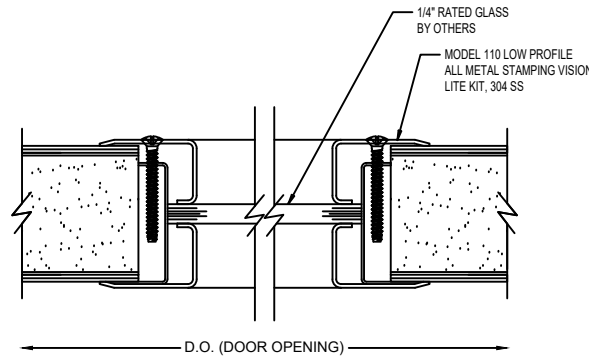

BUTT HINGE DETAIL

LOCK JAMB DETAIL

DOOR HEAD DETAIL

DOOR HEAD DETAIL  
OPTIONAL 4" HEAD

MEETING STILE EDGES OF PAIR

SILL DETAIL

VISION LITE KIT DETAIL 1/4" GLASS

VISION LITE KIT DETAIL 3/16" GLASS

		<b>SPECIAL-LITE, INC.</b> 860 South Williams Street P.O. BOX 6 DECATUR, MI 49045 WWW.SPECIAL-LITE.COM	
		DRAWN BY: JMM REVISION:	AF-220FR SANDSTONE ALL-FIBERGLASS DOOR
A 4/27/17 C 1/25/19 B 5/30/17 D	DATE: 5/30/2017	SHEET NO. 1 OF 1	FILE:FR205_455_850_002DETAILS