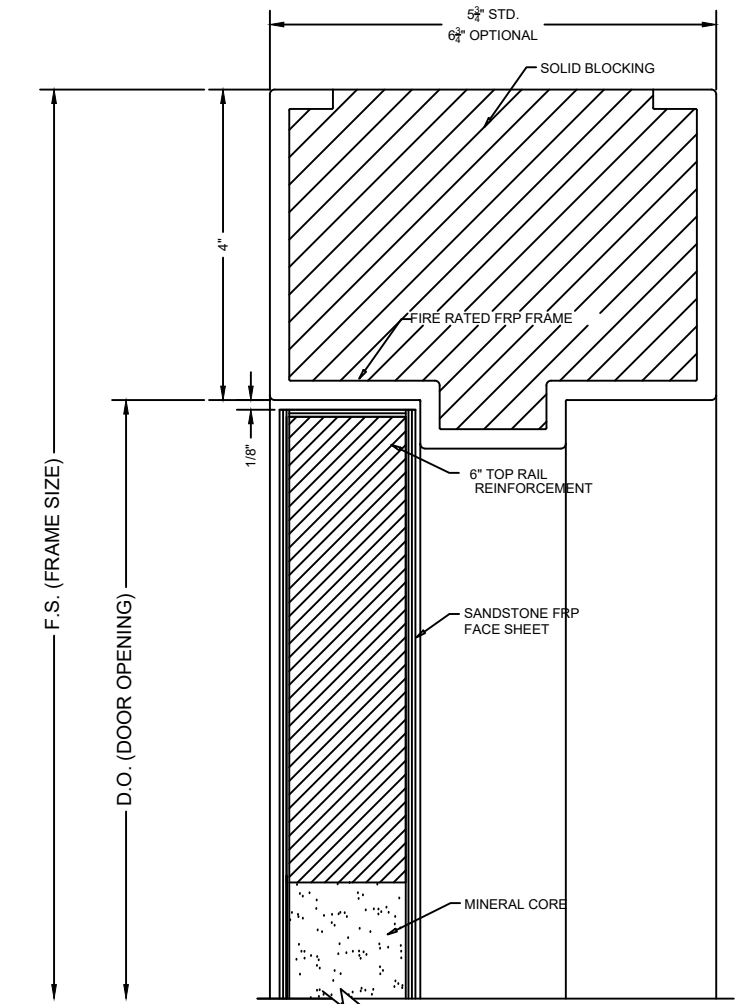

BUTT HINGE DETAIL

LOCK JAMB DETAIL

DOOR HEAD DETAIL

DOOR HEAD DETAIL  
OPTIONAL 4" HEAD

MEETING STILE EDGES OF PAIR

SILL DETAIL

VISION LITE KIT DETAIL 1/4" GLASS

VISION LITE KIT DETAIL 3/16" GLASS

		<b>SPECIAL-LITE, INC.</b> 860 South Williams Street P.O. BOX 6 DECATUR, MI 49045 WWW.SPECIAL-LITE.COM	
		DRAWN BY: JMM REVISION:	AF-220FR SANDSTONE ALL-FIBERGLASS DOOR
A 4/27/17 C 1/25/19 B 5/30/17 D	DATE: 5/30/2017	SHEET NO. 1 OF 1	FILE:FR205_455_850_002DETAILS