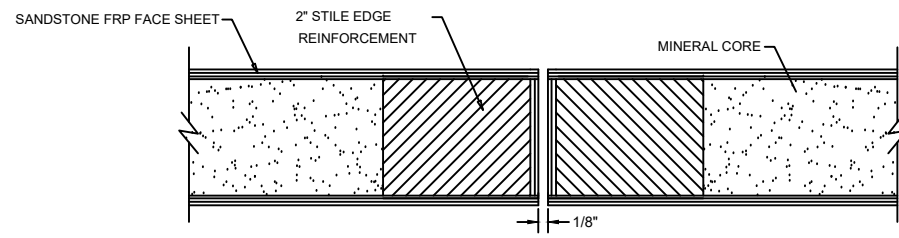

BUTT HINGE DETAIL

LOCK JAMB DETAIL

DOOR HEAD DETAIL

DOOR HEAD DETAIL  
OPTIONAL 4" HEAD

MEETING STILE EDGES OF PAIR

SILL DETAIL

VISION LITE KIT DETAIL 1/4" GLASS

VISION LITE KIT DETAIL 3/16" GLASS

		<b>SPECIAL-LITE, INC.</b> 860 South Williams Street P.O. BOX 6 DECATUR, MI 49045 WWW.SPECIAL-LITE.COM	
		DRAWN BY: JMM REVISION:	AF-220FR SANDSTONE ALL-FIBERGLASS DOOR
A 4/27/17 C 1/25/19 B 5/30/17 D	DATE: 5/30/2017	SHEET NO. 1 OF 1	FILE:FR205_455_850_002DETAILS