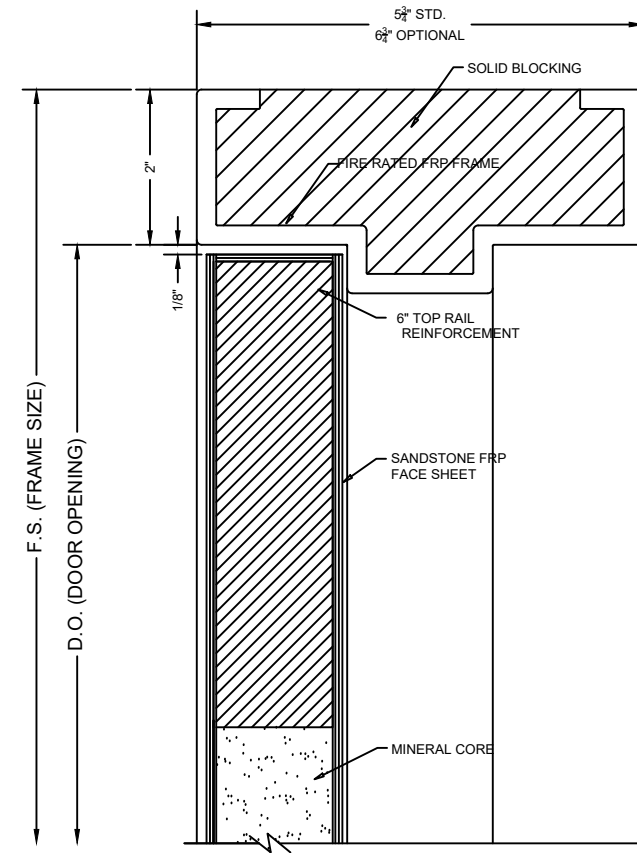

BUTT HINGE DETAIL

LOCK JAMB DETAIL

DOOR HEAD DETAIL

DOOR HEAD DETAIL  
OPTIONAL 4" HEAD

MEETING STILE EDGES OF PAIR

SILL DETAIL

VISION LITE KIT DETAIL 1/4" GLASS

VISION LITE KIT DETAIL 3/16" GLASS

		<b>SPECIAL-LITE, INC.</b> 860 South Williams Street P.O. BOX 6 DECATUR, MI 49045 WWW.SPECIAL-LITE.COM	
		DRAWN BY: JMM REVISION:	AF-220FR SANDSTONE ALL-FIBERGLASS DOOR
A 4/27/17 C 1/25/19 B 5/30/17 D	DATE: 5/30/2017	SHEET NO. 1 OF 1	FILE:FR205_455_850_002DETAILS