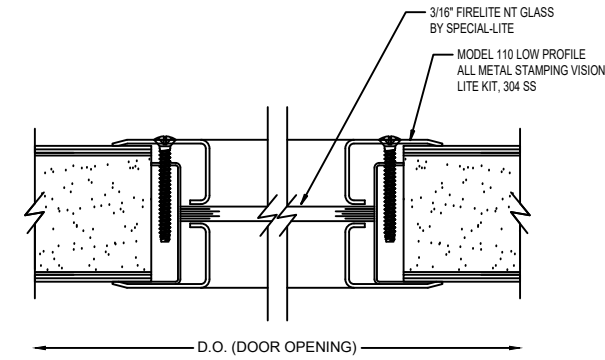

BUTT HINGE DETAIL

LOCK JAMB DETAIL

DOOR HEAD DETAIL

DOOR HEAD DETAIL  
OPTIONAL 4" HEAD

MEETING STILE EDGES OF PAIR

SILL DETAIL

VISION LITE KIT DETAIL 1/4" GLASS

VISION LITE KIT DETAIL 3/16" GLASS

		<b>SPECIAL-LITE, INC.</b> 860 South Williams Street P.O. BOX 6 DECATUR, MI 49045 WWW.SPECIAL-LITE.COM	
		DRAWN BY: JMM REVISION:	AF-220FR SANDSTONE ALL-FIBERGLASS DOOR
A 4/27/17 C 1/25/19 B 5/30/17 D	DATE: 5/30/2017	SHEET NO. 1 OF 1	FILE:FR205_455_850_002DETAILS