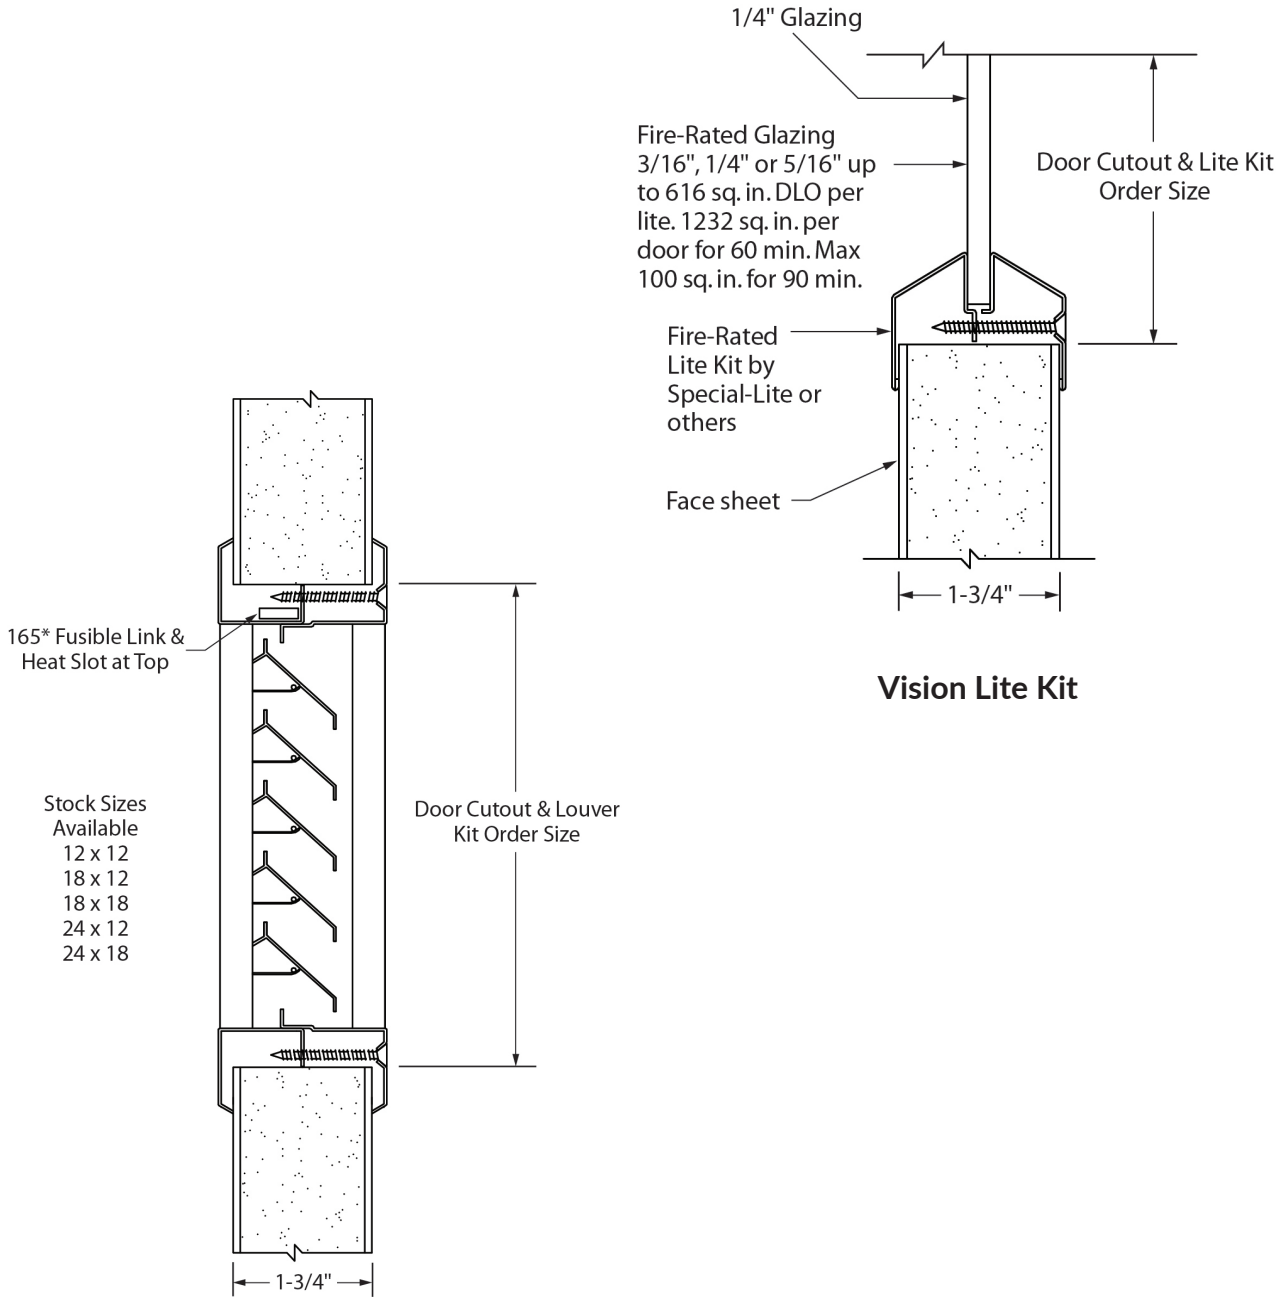

FIRE-RATED DOOR ARCHITECTURAL DETAIL

Not to scale

Door Stile Edges

Top Rail

Standard Bottom Rail

FIRE-RATED DOOR ARCHITECTURAL DETAIL

Not to scale

Vision Lite Kit

Fixed Louver Kit

Product specifications and construction details subject to change without notification.