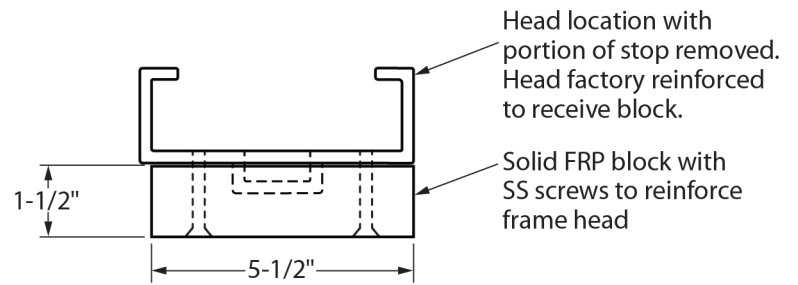

All-Fiberglass Center Post

Not to scale

5-3/4" FRP Center Post Standard
6-3/4" 7-3/4" & 8-3/4" Optional

Cross Section

ASA strike both sides of mullion (by others)

Side Elevation