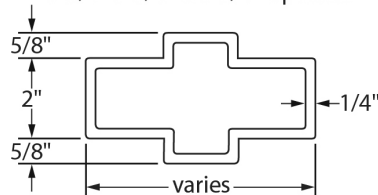

All-Fiberglass Center Post

Not to scale

5-3/4" FRP Center Post Standard
6-3/4" 7-3/4" & 8-3/4" Optional

Cross Section

ASA strike both sides of mullion (by others)

Side Elevation