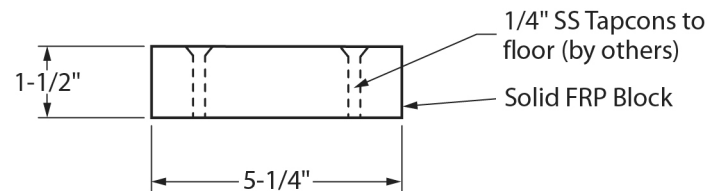

All-Fiberglass Center Post

Not to scale

5-3/4" FRP Center Post Standard
6-3/4" 7-3/4" & 8-3/4" Optional

Cross Section

ASA strike both sides of mullion (by others)

Side Elevation