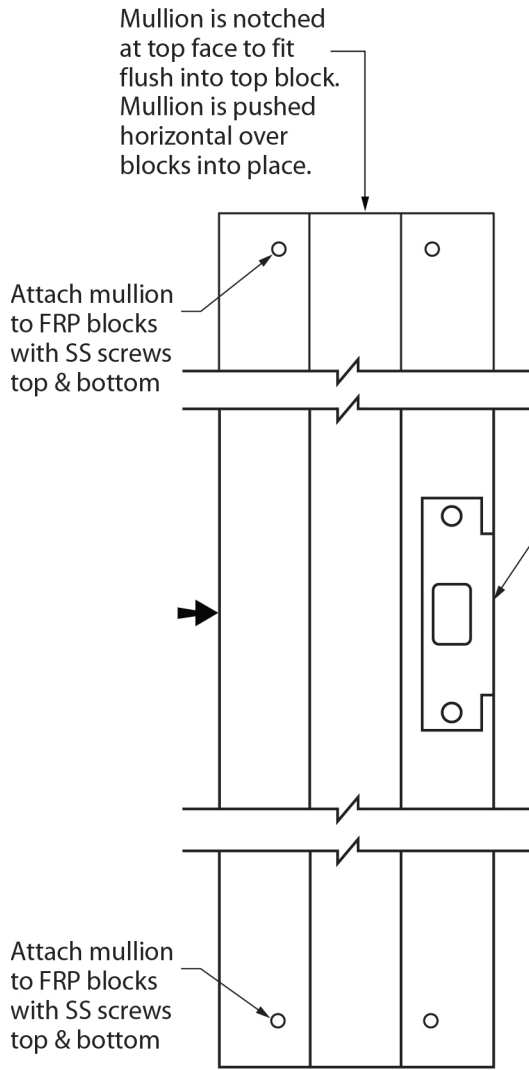

All-Fiberglass Center Post

Not to scale

5-3/4" FRP Center Post Standard
6-3/4" 7-3/4" & 8-3/4" Optional

Cross Section

ASA strike both sides of mullion (by others)

Side Elevation